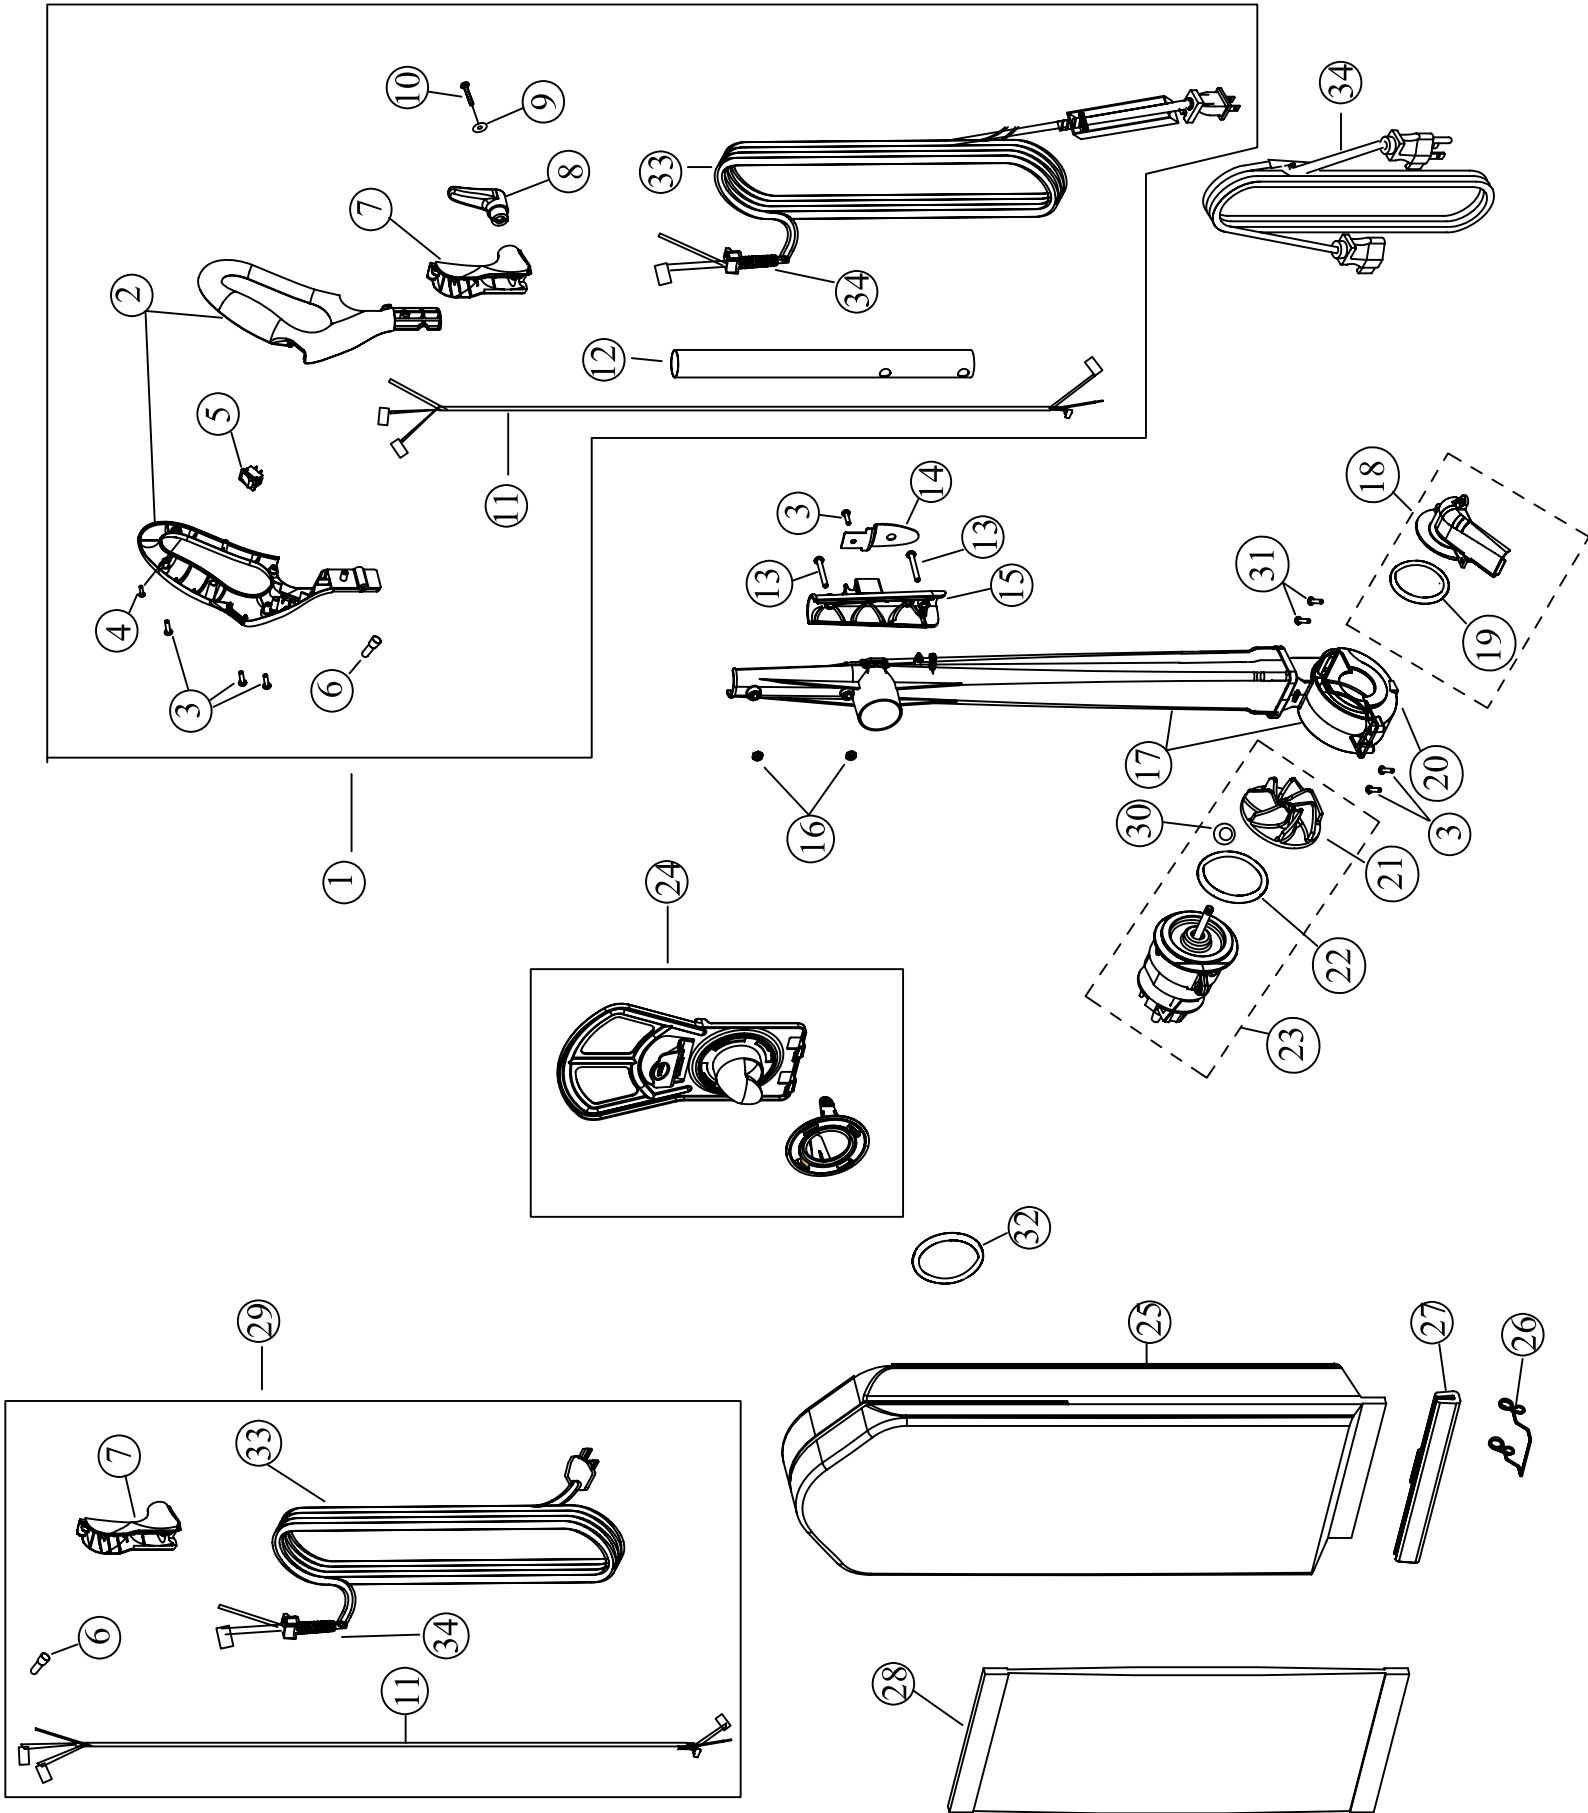

# CLEANMAX

**ZM-400**

<u>Key</u>	<u>Parts No.</u>	<u>Description</u>
1	D431-3600	Handle Assembly
2	C431-3614	Handle Right/Left Assembly
3	A732-8314	Screw, #8 x 5/8"
4	A732-8414	Screw, #8 x 7/16"
5	A428-2200	Main Switch Handle
6	B123-0100	Wire Connectors Med.
7	B431-3314C	Handle Back
8	B384-0900	Upper Cord Hook
9	A430-1100	Upper Cord Hook Washer
10	A430-0205	Upper Cord Hook Screw
11	A434-3514	Handle Cord Harness
12	B431-3504E	Handle Tube
13	A432-0705	Screw. #10- 32x1.625
14	B430-1205	Steel Cord Hook
15	B431-2914E	Handle Tube Bracket
16	A432-0805	Hex Nut
17	D431-3014	Lower Handle Upper Fan Housing Assembly
18	D123-3814	Fan Duct Cover With Seal Assembly
19	C121-0000	Motor Assy Seal Kit
20	B123-3614	Lower Fan Housing
21	B123-3000	Fan
22		See Item #19
23	D113-1500	Motor/Fan Assembly
24	D211-3614	Bag Collar Bag Holder Assembly
25	B211-6500D	Cloth Bag
26	B211-1204	Lower Bag Spring
27	B211-1914F	Lower Bag Clip
28	CMZM-H6	Hepa Bag (6 pack)
	CMZM-P6	Papter Bag (6 pack)
29	D434-3714	Power Cord Upgrade Kit
30	A732-9305	Fan Washer (For Replacement)
31	A732-9206	Screw
32	D211-5700	Bag Collar Seal
33	A434-3341	Power Cord
34	A434-2714C	Strain Relief
	A732-3000	E-Clip for Motor Shaft (Not Shown)