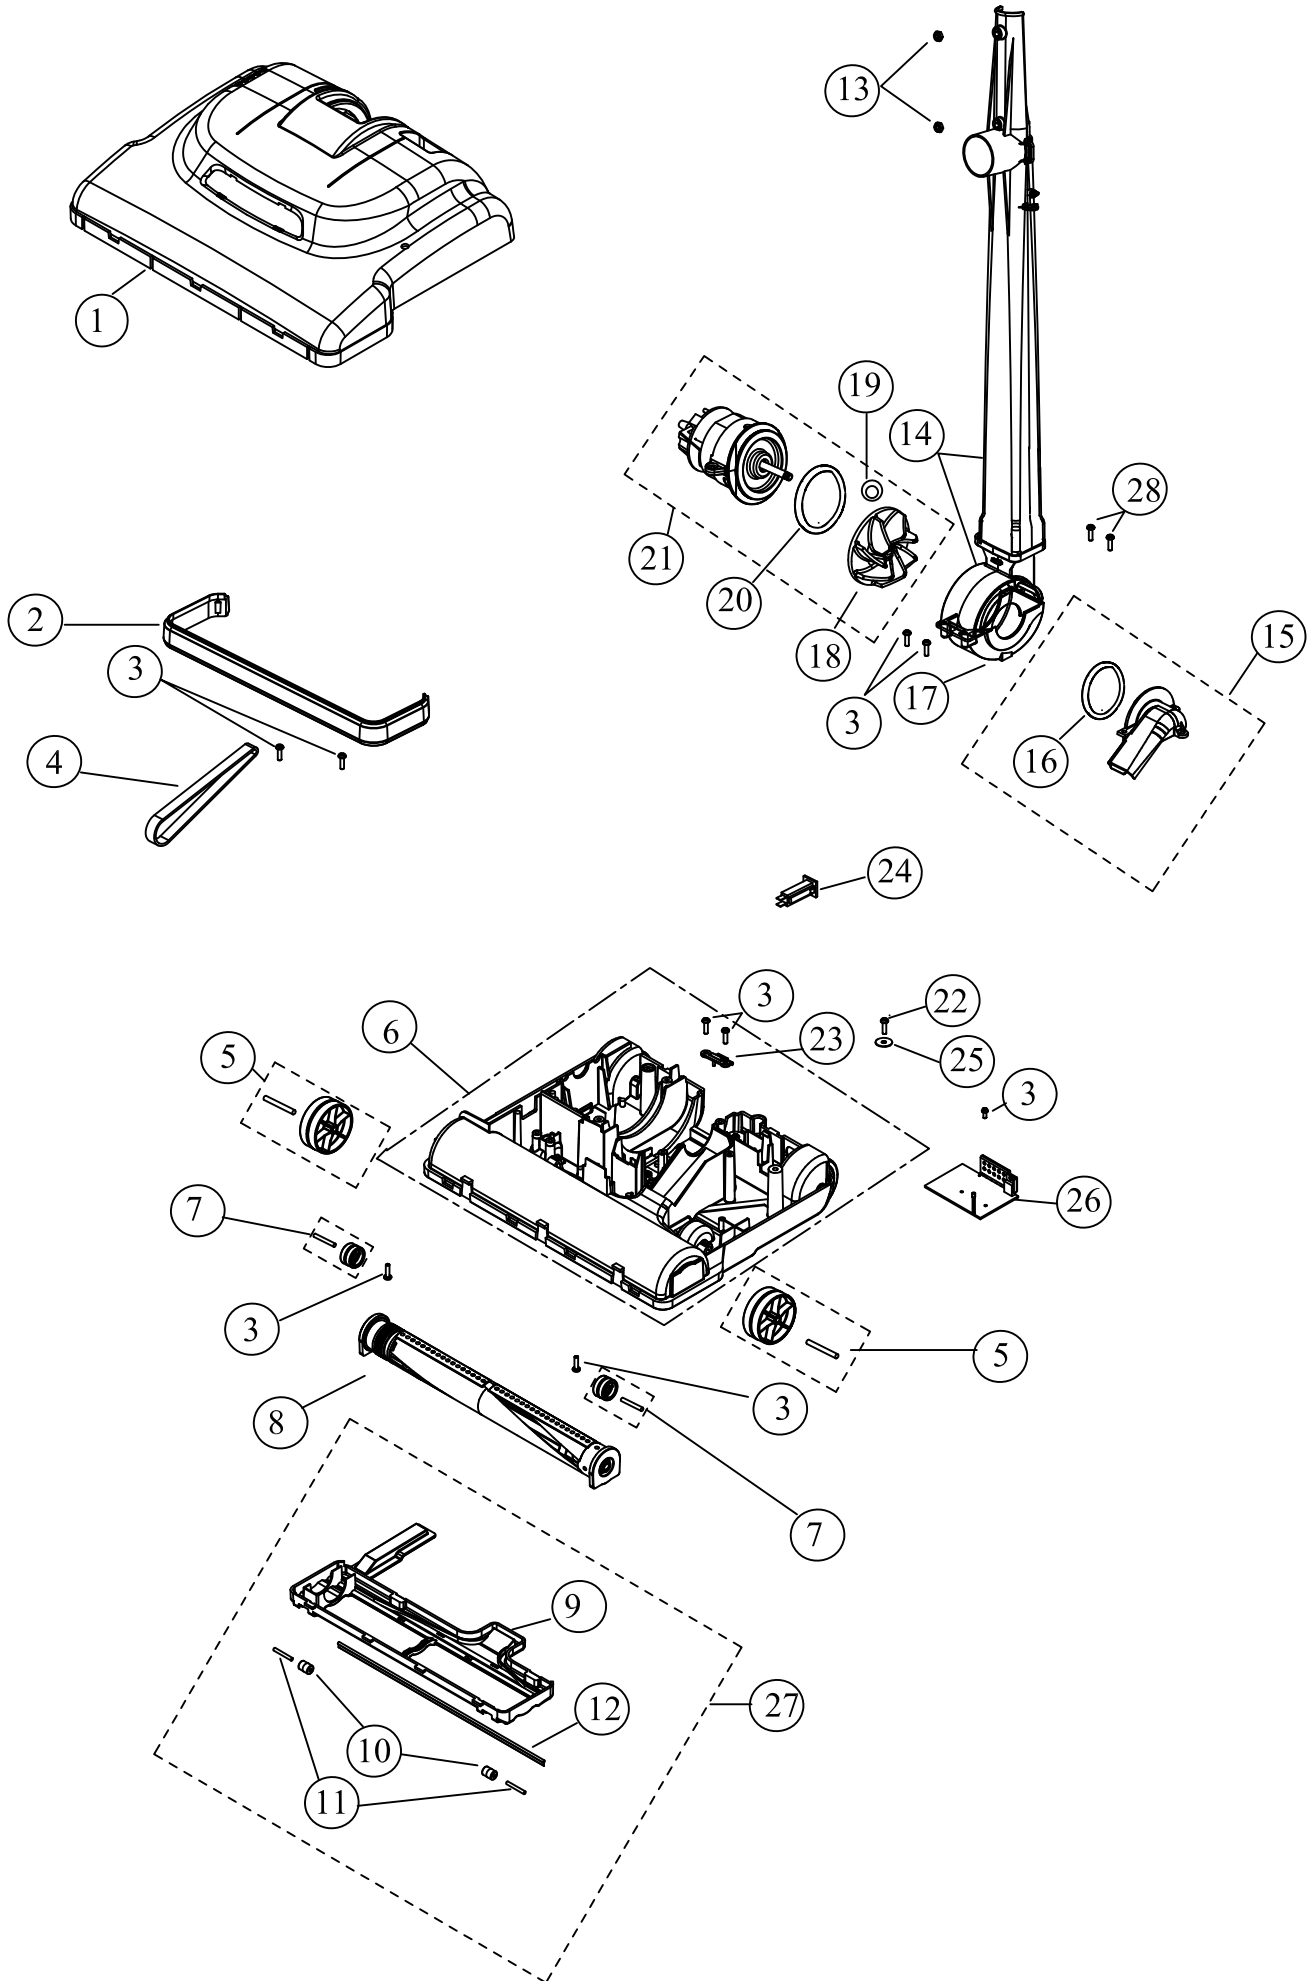

# CLEANMAX

**ZM-400**

<u>Key</u>	<u>Parts No.</u>	<u>Description</u>
1	D431-3600	Handle Assembly
2	C431-3614	Handle Right/Left Assembly
3	A732-8314	Screw, #8 x 5/8"
4	A732-8414	Screw, #8 x 7/16"
5	A428-2200	Main Switch Handle
6	B123-0100	Wire Connectors Med.
7	B431-3314C	Handle Back
8	B384-0900	Upper Cord Hook
9	A430-1100	Upper Cord Hook Washer
10	A430-0205	Upper Cord Hook Screw
11	A434-3514	Handle Cord Harness
12	B431-3504E	Handle Tube
13	A432-0705	Screw. #10- 32x1.625
14	B430-1205	Steel Cord Hook
15	B431-2914E	Handle Tube Bracket
16	A432-0805	Hex Nut
17	D431-3014	Lower Handle Upper Fan Housing Assembly
18	D123-3814	Fan Duct Cover With Seal Assembly
19	C121-0000	Motor Assy Seal Kit
20	B123-3614	Lower Fan Housing
21	B123-3000	Fan
22		See Item #19
23	D113-1500	Motor/Fan Assembly
24	D211-3614	Bag Collar Bag Holder Assembly
25	B211-6500D	Cloth Bag
26	B211-1204	Lower Bag Spring
27	B211-1914F	Lower Bag Clip
28	CMZM-H6	Hepa Bag (6 pack)
	CMZM-P6	Papter Bag (6 pack)
29	D434-3714	Power Cord Upgrade Kit
30	A732-9305	Fan Washer (For Replacement)
31	A732-9206	Screw
32	D211-5700	Bag Collar Seal
33	A434-3341	Power Cord
34	A434-2714C	Strain Relief
	A732-3000	E-Clip for Motor Shaft (Not Shown)