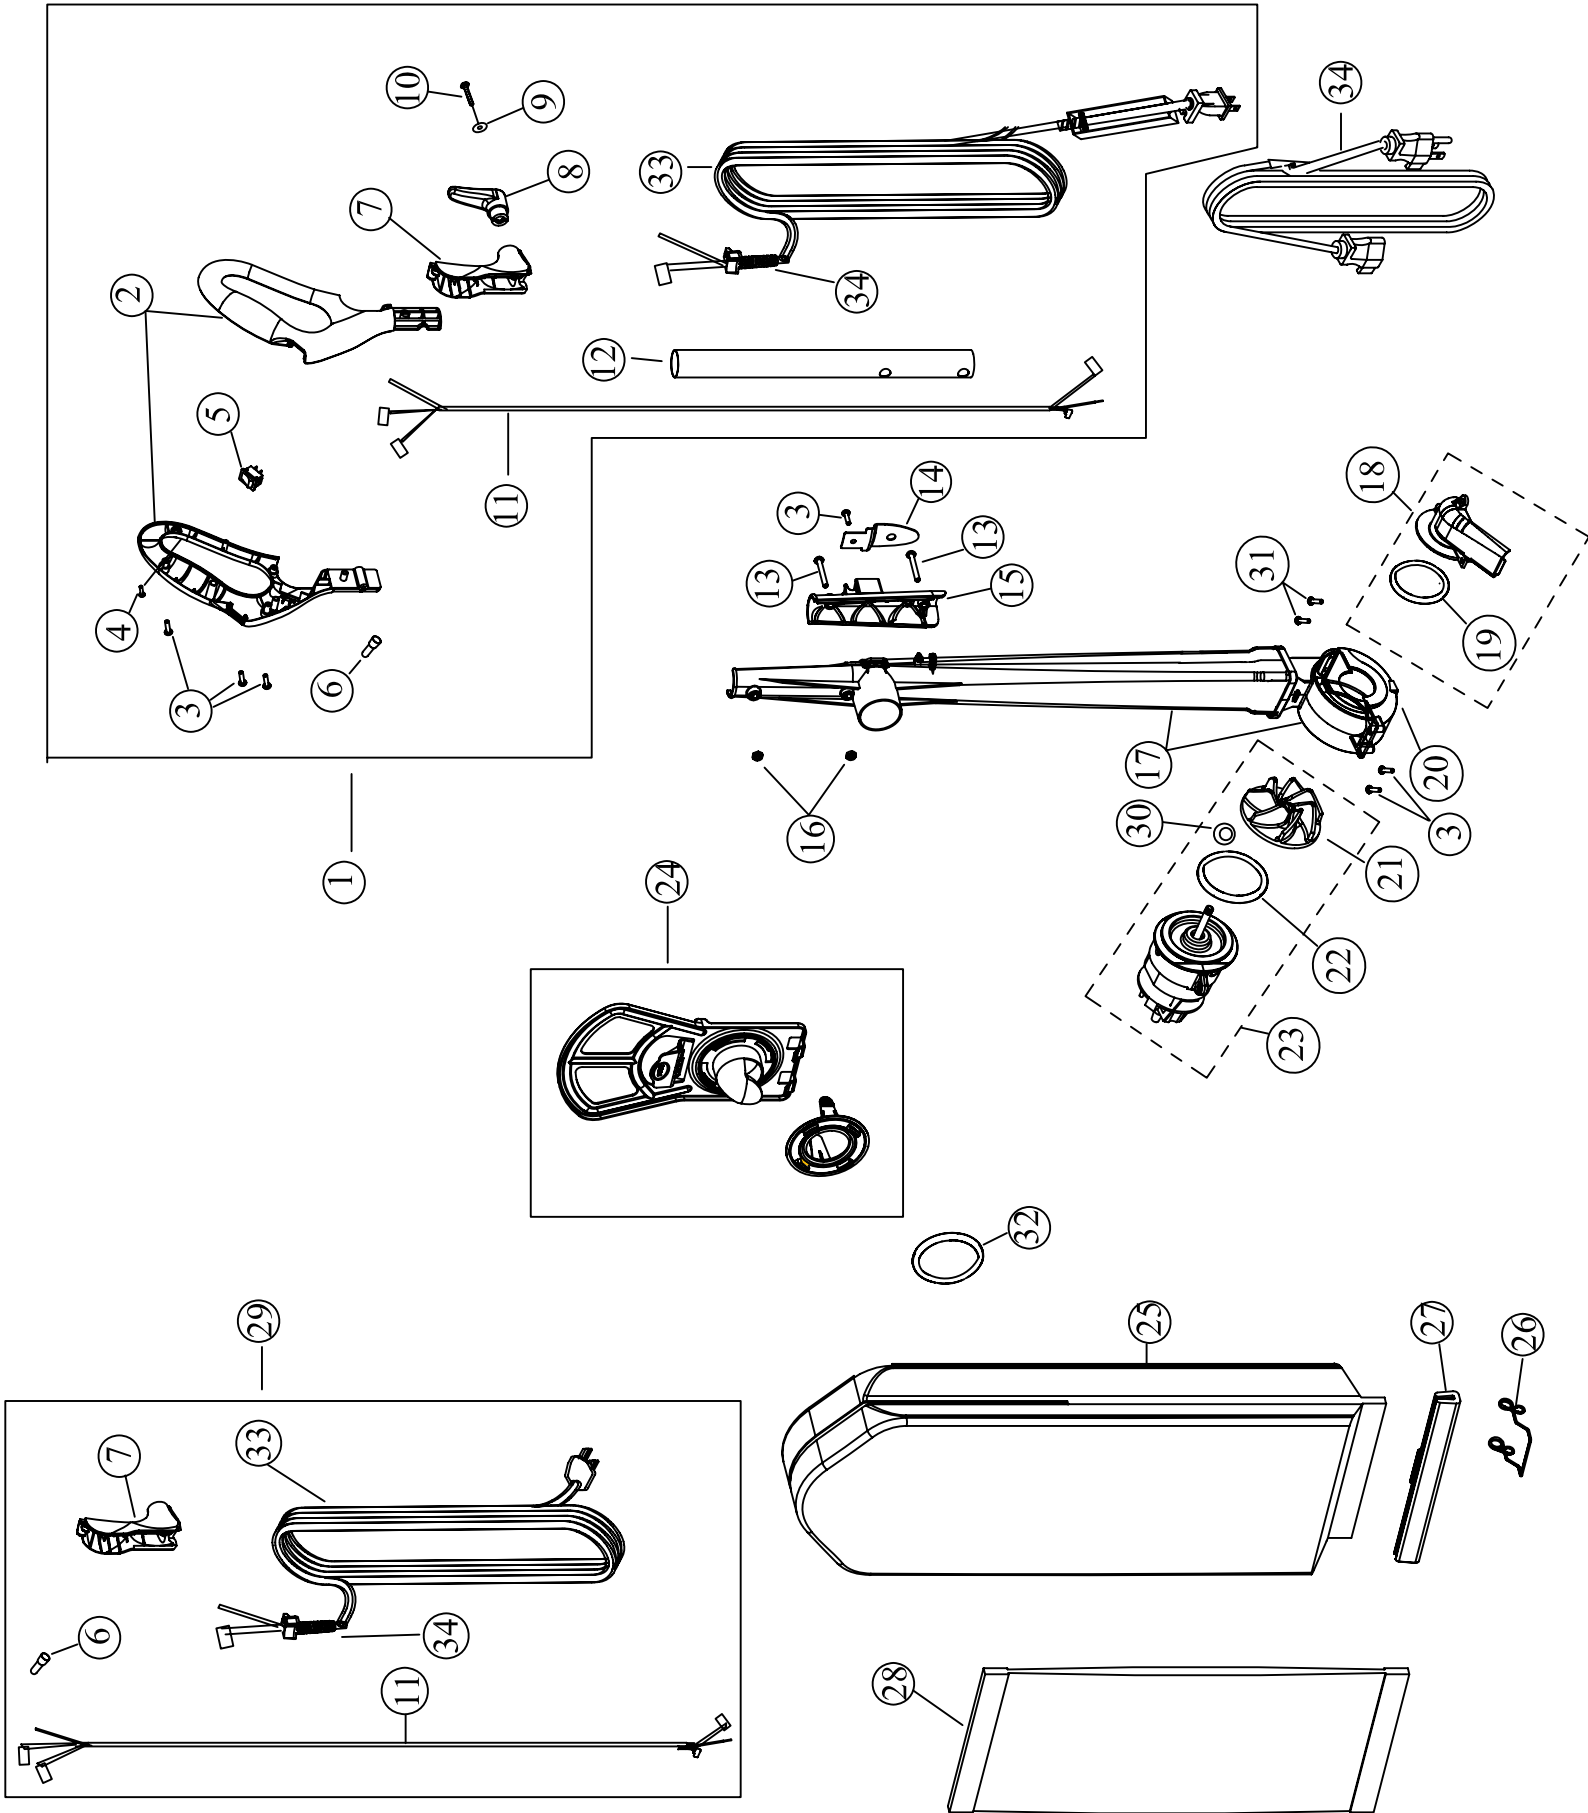

# CLEANMAX

**ZM-600**

**NOZZLE ASSEMBLY**

CleanMax ZM-600

<b>Key</b>	<b>Parts No.</b>	<b>Description</b>	<b>Key</b>	<b>Parts No.</b>	<b>Description</b>
1	D017-5014	Nozzle Housing Assembly	14	A432-0805	Hex Nut
2	B029-0314	Furniture Guard	15	D431-3014	Lower Handle Upper Fan Housing Assembly
3	A732-8314	Screws	16	D123-3814	Fan Duct Cover With Seal Assembly
4	B014-1200	Belt	17	C121-0000	Motor Seal Kit
5	D375-1400	Hall Sensor Idler Assembly	18	B123-3614	Lower Fan Housing
6	D350-6631	Rear Wheel Assembly w/Axle	19	B123-3000	Fan
7	D016-1114	Base Tray Assembly	20	A732-9305	Fan Washer (For Replacement)
8	D010-2631	Base Plate Wheel Assembly	21		See Item #17
9	D013-0500	Metal Agitator Assembly	22	D113-1400	Motor/Fan Assembly
	B013-1000	Nylon Brush Strips (Short)	23	A732-2500	Combination Screw (m4 x 12)
	B475-0400B	Nylon Brush Strips (Long)	24	B016-1230	Upright Stop Plastic
10	B015-3114	Basetray Cover with Squeegee	25	B034-0100	Strain Relief Washer
11	B370-1843	Bottom Plate Wheels	26	B317-1000BK	PC Board
12	B370-1700	Bottom Plate Axles	27	A018-1300	Plastic Dowel
13	B015-3000B	Basetray Cover Squeege	28	D015-2914	Basetray Cover Assembly
			29	A732-9206	Screws