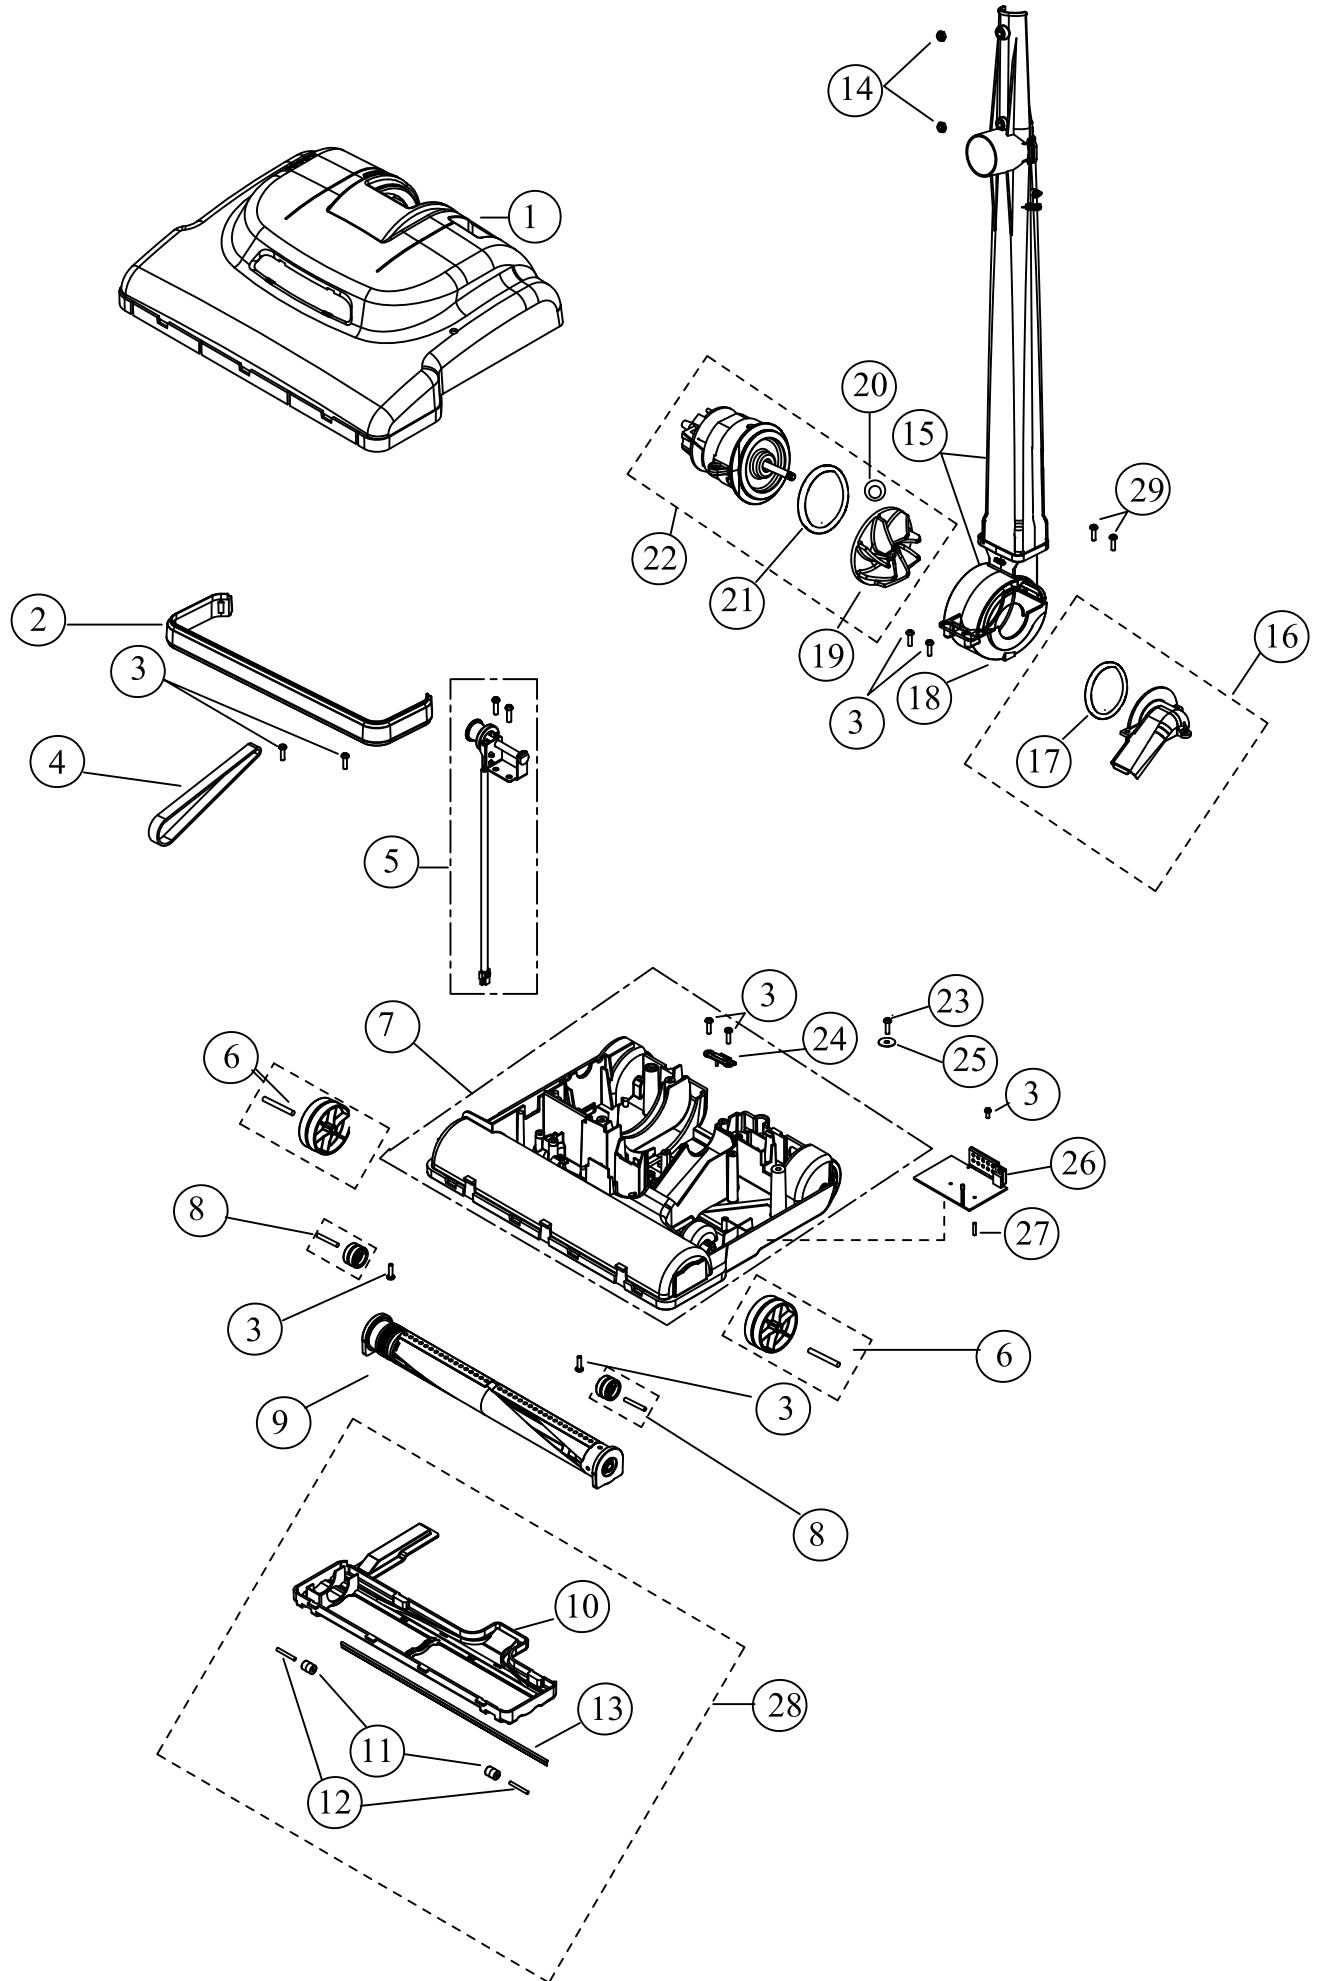

# CLEANMAX

**ZM-600**

**NOZZLE ASSEMBLY**

CleanMax ZM-600

<b>Key</b>	<b>Parts No.</b>	<b>Description</b>	<b>Key</b>	<b>Parts No.</b>	<b>Description</b>
1	D017-5014	Nozzle Housing Assembly	14	A432-0805	Hex Nut
2	B029-0314	Furniture Guard	15	D431-3014	Lower Handle Upper Fan Housing Assembly
3	A732-8314	Screws	16	D123-3814	Fan Duct Cover With Seal Assembly
4	B014-1200	Belt	17	C121-0000	Motor Seal Kit
5	D375-1400	Hall Sensor Idler Assembly	18	B123-3614	Lower Fan Housing
6	D350-6631	Rear Wheel Assembly w/Axle	19	B123-3000	Fan
7	D016-1114	Base Tray Assembly	20	A732-9305	Fan Washer (For Replacement)
8	D010-2631	Base Plate Wheel Assembly	21		See Item #17
9	D013-0500	Metal Agitator Assembly	22	D113-1400	Motor/Fan Assembly
	B013-1000	Nylon Brush Strips (Short)	23	A732-2500	Combination Screw (m4 x 12)
	B475-0400B	Nylon Brush Strips (Long)	24	B016-1230	Upright Stop Plastic
10	B015-3114	Basetray Cover with Squeegee	25	B034-0100	Strain Relief Washer
11	B370-1843	Bottom Plate Wheels	26	B317-1000BK	PC Board
12	B370-1700	Bottom Plate Axles	27	A018-1300	Plastic Dowel
13	B015-3000B	Basetray Cover Squeege	28	D015-2914	Basetray Cover Assembly
			29	A732-9206	Screws