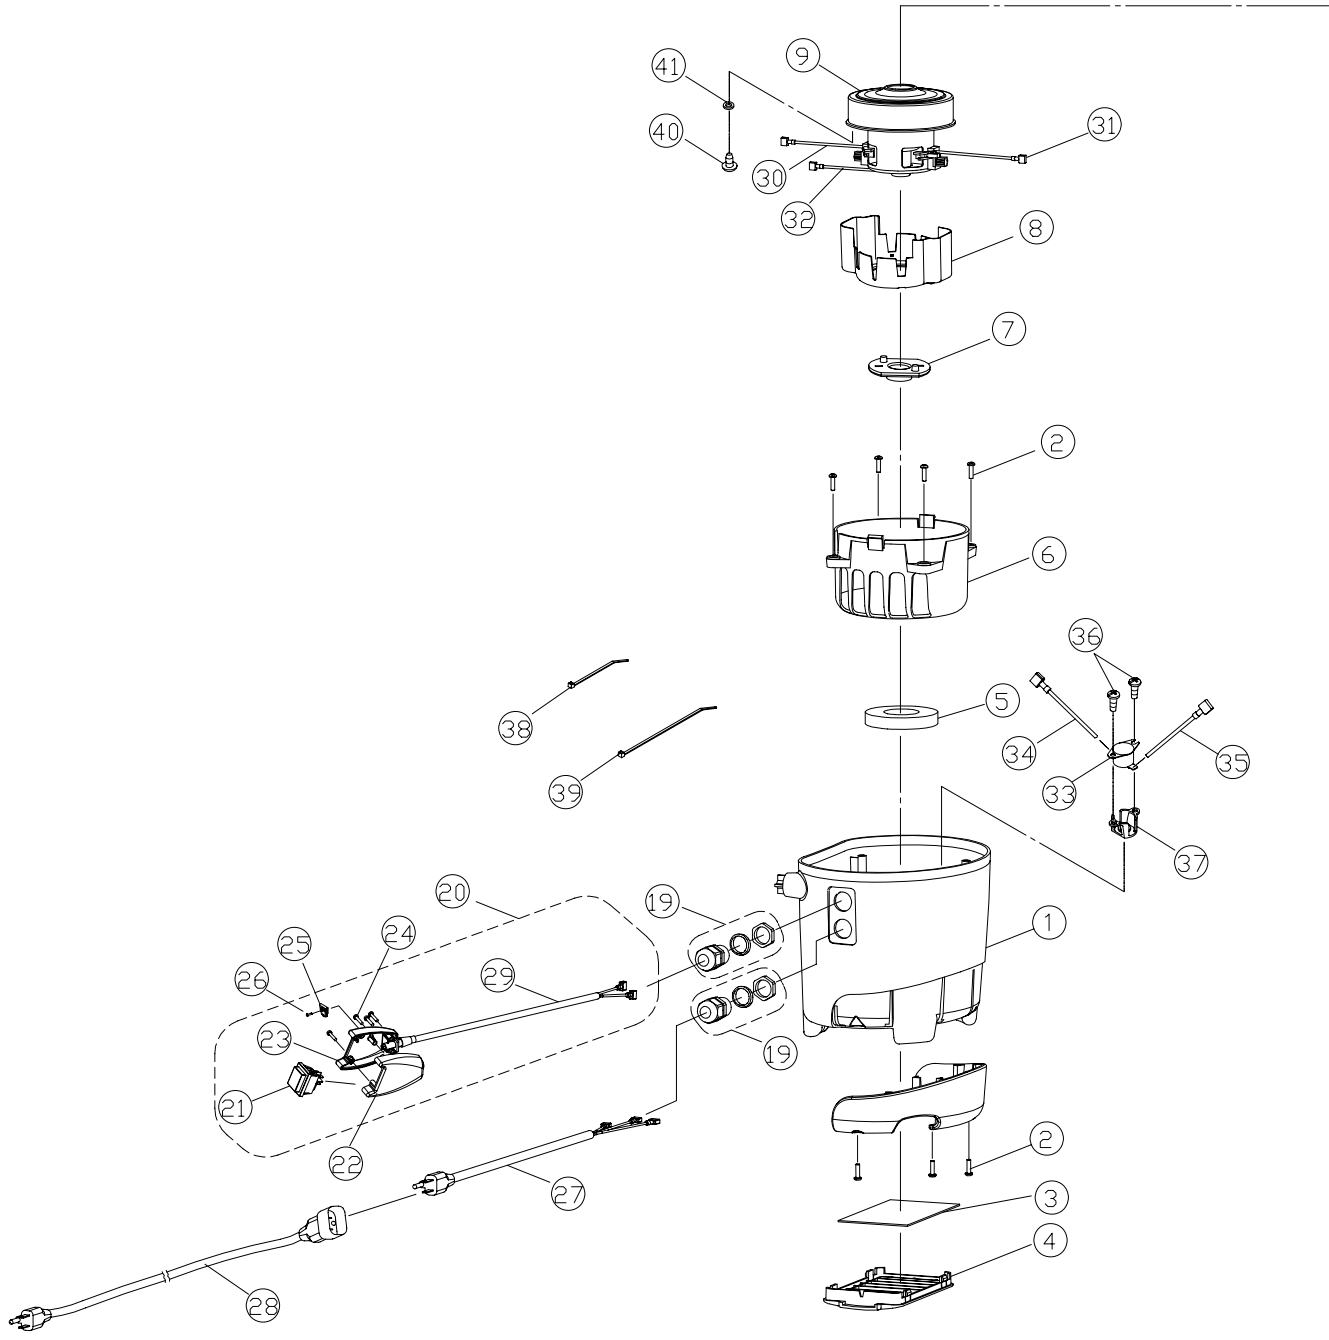

Parts List

Tacony

CMBP-6

A

CMBP-6 Parts List

A		
Key	Item Number	Description
1	B352-0500	Cover
2	54.107	Hose inlet
3	B352-4800	Inlet seal
4	A732-8300	Phillips pan head screw 8.625
5	06.415	Paper bag 10pk
6	06.083	Shake out cloth bag
7	CMBB-01	Front plate & Badge
8	B352-6100	Bag compartment seal
9	54.100 o.s.	Back rest assembly items 32 33 34 39 40
10	A352-8100	Phillips pan head screw 10.750
11	54.112	Latch
12	A732-8300	Latch screw
13	A732-9700	Washer
14	54.109	Back plate
15	B352-7000	Shoulder harness right padded nylon
16	B352-7100	Shoulder harness left padded nylon
17	B352-6600	Waist belt
18	19.452	Hose assembly
19	10.308	Dust brush assembly
20	05.16	Crevice tool
21	05.161	Upholstery tool
22	10.309	Bare floor tool
28	26.125	Telescopic wand assembly
29	10.31	Carpet tool

CMBP-6

Parts List

B		
Key	Item Number	Description
1	54.101	Motor compartment
2	A732-8300	Phillips pan head screw 8.625
3	06.011	Post filter
4	54.104	Post filter cover
5	B352-1900	Bottom motor mount
6	B352-5300	Motor shroud cover – bottom
7	B352-1800	Top motor mount
8	B113-0915	Motor shroud bracket
9	20.011	Motor assembly
10	B352-2000	Motor seal
11	B352-5400	Motor shroud cover - top
12	B352-1800	Top motor mount
13	B352-0700	Motor cover
14	B352-1200	Body seal
15	B352-0800	Secondary filter plate
16	A430-0205	Phillips pan head screw 8-16 X 2.50
17	06.434	Secondary filter - pleated
18	54.105	Secondary filter cap
19	B352-6800	Strain relief
20	54.114	Switch & harness assembly
21	54.113	Power harness cord
28	14.206	Extension cord yellow 50'
29	54.11	Thermal protector switch