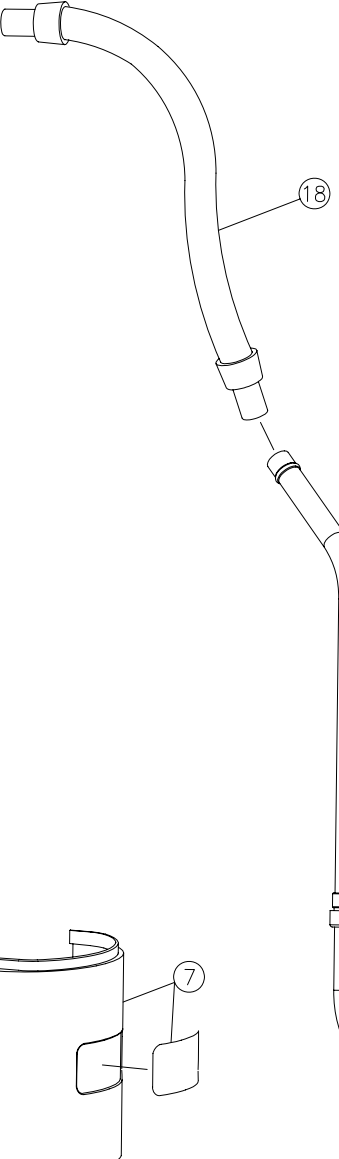

Parts List

Tacony

CMBP-6

A

CMBP-6 Parts List

A		
Key	Item Number	Description
1	B352-0500	Cover
2	54.107	Hose inlet
3	B352-4800	Inlet seal
4	A732-8300	Phillips pan head screw 8.625
5	06.415	Paper bag 10pk
6	06.083	Shake out cloth bag
7	CMBB-01	Front plate & Badge
8	B352-6100	Bag compartment seal
9	54.100 o.s.	Back rest assembly items 32 33 34 39 40
10	A352-8100	Phillips pan head screw 10.750
11	54.112	Latch
12	A732-8300	Latch screw
13	A732-9700	Washer
14	54.109	Back plate
15	B352-7000	Shoulder harness right padded nylon
16	B352-7100	Shoulder harness left padded nylon
17	B352-6600	Waist belt
18	19.452	Hose assembly
19	10.308	Dust brush assembly
20	05.16	Crevice tool
21	05.161	Upholstery tool
22	10.309	Bare floor tool
28	26.125	Telescopic wand assembly
29	10.31	Carpet tool

CMBP-6

Parts List

B		
Key	Item Number	Description
1	54.101	Motor compartment
2	A732-8300	Phillips pan head screw 8.625
3	06.011	Post filter
4	54.104	Post filter cover
5	B352-1900	Bottom motor mount
6	B352-5300	Motor shroud cover – bottom
7	B352-1800	Top motor mount
8	B113-0915	Motor shroud bracket
9	20.011	Motor assembly
10	B352-2000	Motor seal
11	B352-5400	Motor shroud cover - top
12	B352-1800	Top motor mount
13	B352-0700	Motor cover
14	B352-1200	Body seal
15	B352-0800	Secondary filter plate
16	A430-0205	Phillips pan head screw 8-16 X 2.50
17	06.434	Secondary filter - pleated
18	54.105	Secondary filter cap
19	B352-6800	Strain relief
20	54.114	Switch & harness assembly
21	54.113	Power harness cord
28	14.206	Extension cord yellow 50'
29	54.11	Thermal protector switch