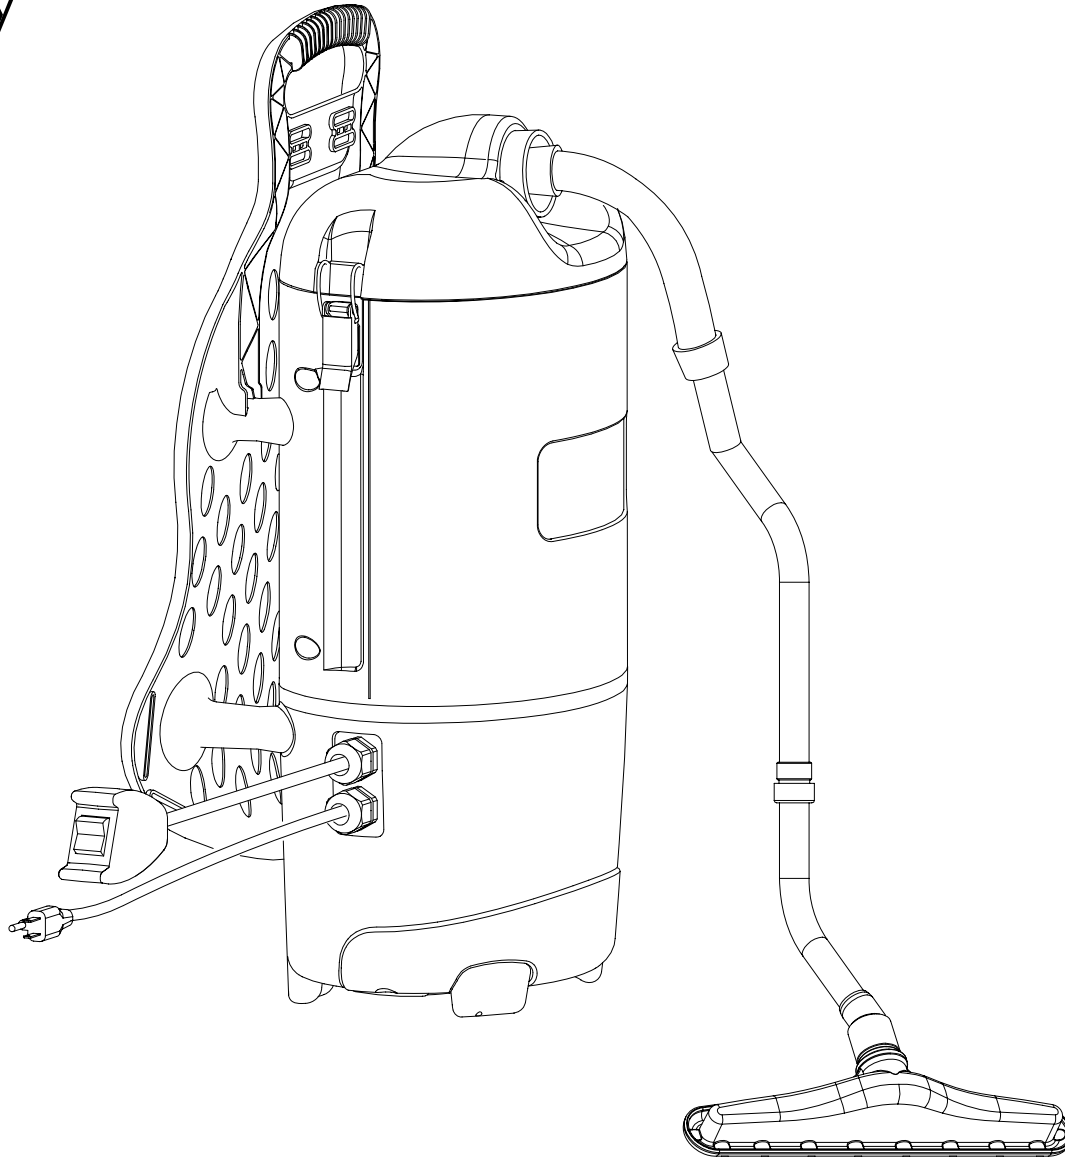

Parts List

Tacony

CMBP-6

A

CMBP-6 Parts List

A		
Key	Item Number	Description
1	B352-0500	Cover
2	54.107	Hose inlet
3	B352-4800	Inlet seal
4	A732-8300	Phillips pan head screw 8.625
5	06.415	Paper bag 10pk
6	06.083	Shake out cloth bag
7	CMBB-01	Front plate & Badge
8	B352-6100	Bag compartment seal
9	54.100 o.s.	Back rest assembly items 32 33 34 39 40
10	A352-8100	Phillips pan head screw 10.750
11	54.112	Latch
12	A732-8300	Latch screw
13	A732-9700	Washer
14	54.109	Back plate
15	B352-7000	Shoulder harness right padded nylon
16	B352-7100	Shoulder harness left padded nylon
17	B352-6600	Waist belt
18	19.452	Hose assembly
19	10.308	Dust brush assembly
20	05.16	Crevice tool
21	05.161	Upholstery tool
22	10.309	Bare floor tool
28	26.125	Telescopic wand assembly
29	10.31	Carpet tool

CMBP-6

Parts List

B		
Key	Item Number	Description
1	54.101	Motor compartment
2	A732-8300	Phillips pan head screw 8.625
3	06.011	Post filter
4	54.104	Post filter cover
5	B352-1900	Bottom motor mount
6	B352-5300	Motor shroud cover – bottom
7	B352-1800	Top motor mount
8	B113-0915	Motor shroud bracket
9	20.011	Motor assembly
10	B352-2000	Motor seal
11	B352-5400	Motor shroud cover - top
12	B352-1800	Top motor mount
13	B352-0700	Motor cover
14	B352-1200	Body seal
15	B352-0800	Secondary filter plate
16	A430-0205	Phillips pan head screw 8-16 X 2.50
17	06.434	Secondary filter - pleated
18	54.105	Secondary filter cap
19	B352-6800	Strain relief
20	54.114	Switch & harness assembly
21	54.113	Power harness cord
28	14.206	Extension cord yellow 50'
29	54.11	Thermal protector switch