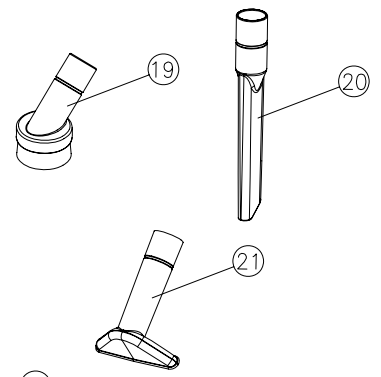

Parts List

Tacony

CMBP-6

A

CMBP-6 Parts List

A		
Key	Item Number	Description
1	B352-0500	Cover
2	54.107	Hose inlet
3	B352-4800	Inlet seal
4	A732-8300	Phillips pan head screw 8.625
5	06.415	Paper bag 10pk
6	06.083	Shake out cloth bag
7	CMBB-01	Front plate & Badge
8	B352-6100	Bag compartment seal
9	54.100 o.s.	Back rest assembly items 32 33 34 39 40
10	A352-8100	Phillips pan head screw 10.750
11	54.112	Latch
12	A732-8300	Latch screw
13	A732-9700	Washer
14	54.109	Back plate
15	B352-7000	Shoulder harness right padded nylon
16	B352-7100	Shoulder harness left padded nylon
17	B352-6600	Waist belt
18	19.452	Hose assembly
19	10.308	Dust brush assembly
20	05.16	Crevice tool
21	05.161	Upholstery tool
22	10.309	Bare floor tool
28	26.125	Telescopic wand assembly
29	10.31	Carpet tool

CMBP-6

Parts List

B		
Key	Item Number	Description
1	54.101	Motor compartment
2	A732-8300	Phillips pan head screw 8.625
3	06.011	Post filter
4	54.104	Post filter cover
5	B352-1900	Bottom motor mount
6	B352-5300	Motor shroud cover – bottom
7	B352-1800	Top motor mount
8	B113-0915	Motor shroud bracket
9	20.011	Motor assembly
10	B352-2000	Motor seal
11	B352-5400	Motor shroud cover - top
12	B352-1800	Top motor mount
13	B352-0700	Motor cover
14	B352-1200	Body seal
15	B352-0800	Secondary filter plate
16	A430-0205	Phillips pan head screw 8-16 X 2.50
17	06.434	Secondary filter - pleated
18	54.105	Secondary filter cap
19	B352-6800	Strain relief
20	54.114	Switch & harness assembly
21	54.113	Power harness cord
28	14.206	Extension cord yellow 50'
29	54.11	Thermal protector switch