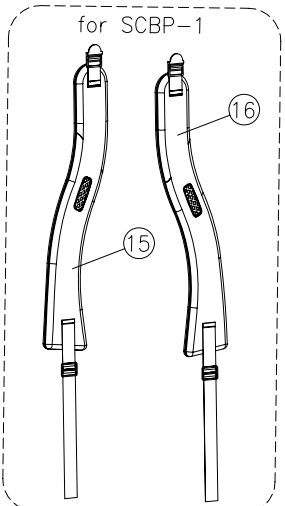

Parts List

Tacony

CMBP-6

A

CMBP-6 Parts List

A		
Key	Item Number	Description
1	B352-0500	Cover
2	54.107	Hose inlet
3	B352-4800	Inlet seal
4	A732-8300	Phillips pan head screw 8.625
5	06.415	Paper bag 10pk
6	06.083	Shake out cloth bag
7	CMBB-01	Front plate & Badge
8	B352-6100	Bag compartment seal
9	54.100 o.s.	Back rest assembly items 32 33 34 39 40
10	A352-8100	Phillips pan head screw 10.750
11	54.112	Latch
12	A732-8300	Latch screw
13	A732-9700	Washer
14	54.109	Back plate
15	B352-7000	Shoulder harness right padded nylon
16	B352-7100	Shoulder harness left padded nylon
17	B352-6600	Waist belt
18	19.452	Hose assembly
19	10.308	Dust brush assembly
20	05.16	Crevice tool
21	05.161	Upholstery tool
22	10.309	Bare floor tool
28	26.125	Telescopic wand assembly
29	10.31	Carpet tool

CMBP-6

Parts List

B		
Key	Item Number	Description
1	54.101	Motor compartment
2	A732-8300	Phillips pan head screw 8.625
3	06.011	Post filter
4	54.104	Post filter cover
5	B352-1900	Bottom motor mount
6	B352-5300	Motor shroud cover – bottom
7	B352-1800	Top motor mount
8	B113-0915	Motor shroud bracket
9	20.011	Motor assembly
10	B352-2000	Motor seal
11	B352-5400	Motor shroud cover - top
12	B352-1800	Top motor mount
13	B352-0700	Motor cover
14	B352-1200	Body seal
15	B352-0800	Secondary filter plate
16	A430-0205	Phillips pan head screw 8-16 X 2.50
17	06.434	Secondary filter - pleated
18	54.105	Secondary filter cap
19	B352-6800	Strain relief
20	54.114	Switch & harness assembly
21	54.113	Power harness cord
28	14.206	Extension cord yellow 50'
29	54.11	Thermal protector switch