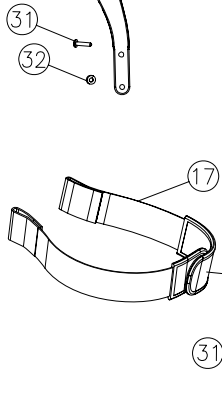

Parts List

Tacony

CMBP-6

A

CMBP-6 Parts List

A		
Key	Item Number	Description
1	B352-0500	Cover
2	54.107	Hose inlet
3	B352-4800	Inlet seal
4	A732-8300	Phillips pan head screw 8.625
5	06.415	Paper bag 10pk
6	06.083	Shake out cloth bag
7	CMBB-01	Front plate & Badge
8	B352-6100	Bag compartment seal
9	54.100 o.s.	Back rest assembly items 32 33 34 39 40
10	A352-8100	Phillips pan head screw 10.750
11	54.112	Latch
12	A732-8300	Latch screw
13	A732-9700	Washer
14	54.109	Back plate
15	B352-7000	Shoulder harness right padded nylon
16	B352-7100	Shoulder harness left padded nylon
17	B352-6600	Waist belt
18	19.452	Hose assembly
19	10.308	Dust brush assembly
20	05.16	Crevice tool
21	05.161	Upholstery tool
22	10.309	Bare floor tool
28	26.125	Telescopic wand assembly
29	10.31	Carpet tool

CMBP-6

Parts List

B		
Key	Item Number	Description
1	54.101	Motor compartment
2	A732-8300	Phillips pan head screw 8.625
3	06.011	Post filter
4	54.104	Post filter cover
5	B352-1900	Bottom motor mount
6	B352-5300	Motor shroud cover – bottom
7	B352-1800	Top motor mount
8	B113-0915	Motor shroud bracket
9	20.011	Motor assembly
10	B352-2000	Motor seal
11	B352-5400	Motor shroud cover - top
12	B352-1800	Top motor mount
13	B352-0700	Motor cover
14	B352-1200	Body seal
15	B352-0800	Secondary filter plate
16	A430-0205	Phillips pan head screw 8-16 X 2.50
17	06.434	Secondary filter - pleated
18	54.105	Secondary filter cap
19	B352-6800	Strain relief
20	54.114	Switch & harness assembly
21	54.113	Power harness cord
28	14.206	Extension cord yellow 50'
29	54.11	Thermal protector switch