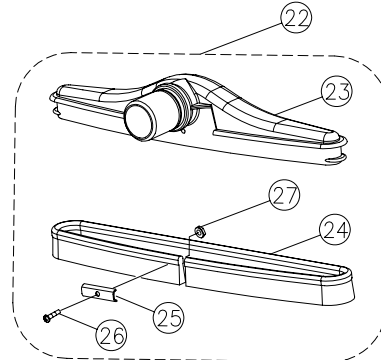

Parts List

Tacony

CMBP-6

A

CMBP-6 Parts List

A		
Key	Item Number	Description
1	B352-0500	Cover
2	54.107	Hose inlet
3	B352-4800	Inlet seal
4	A732-8300	Phillips pan head screw 8.625
5	06.415	Paper bag 10pk
6	06.083	Shake out cloth bag
7	CMBB-01	Front plate & Badge
8	B352-6100	Bag compartment seal
9	54.100 o.s.	Back rest assembly items 32 33 34 39 40
10	A352-8100	Phillips pan head screw 10.750
11	54.112	Latch
12	A732-8300	Latch screw
13	A732-9700	Washer
14	54.109	Back plate
15	B352-7000	Shoulder harness right padded nylon
16	B352-7100	Shoulder harness left padded nylon
17	B352-6600	Waist belt
18	19.452	Hose assembly
19	10.308	Dust brush assembly
20	05.16	Crevice tool
21	05.161	Upholstery tool
22	10.309	Bare floor tool
28	26.125	Telescopic wand assembly
29	10.31	Carpet tool

CMBP-6

Parts List

B		
Key	Item Number	Description
1	54.101	Motor compartment
2	A732-8300	Phillips pan head screw 8.625
3	06.011	Post filter
4	54.104	Post filter cover
5	B352-1900	Bottom motor mount
6	B352-5300	Motor shroud cover – bottom
7	B352-1800	Top motor mount
8	B113-0915	Motor shroud bracket
9	20.011	Motor assembly
10	B352-2000	Motor seal
11	B352-5400	Motor shroud cover - top
12	B352-1800	Top motor mount
13	B352-0700	Motor cover
14	B352-1200	Body seal
15	B352-0800	Secondary filter plate
16	A430-0205	Phillips pan head screw 8-16 X 2.50
17	06.434	Secondary filter - pleated
18	54.105	Secondary filter cap
19	B352-6800	Strain relief
20	54.114	Switch & harness assembly
21	54.113	Power harness cord
28	14.206	Extension cord yellow 50'
29	54.11	Thermal protector switch