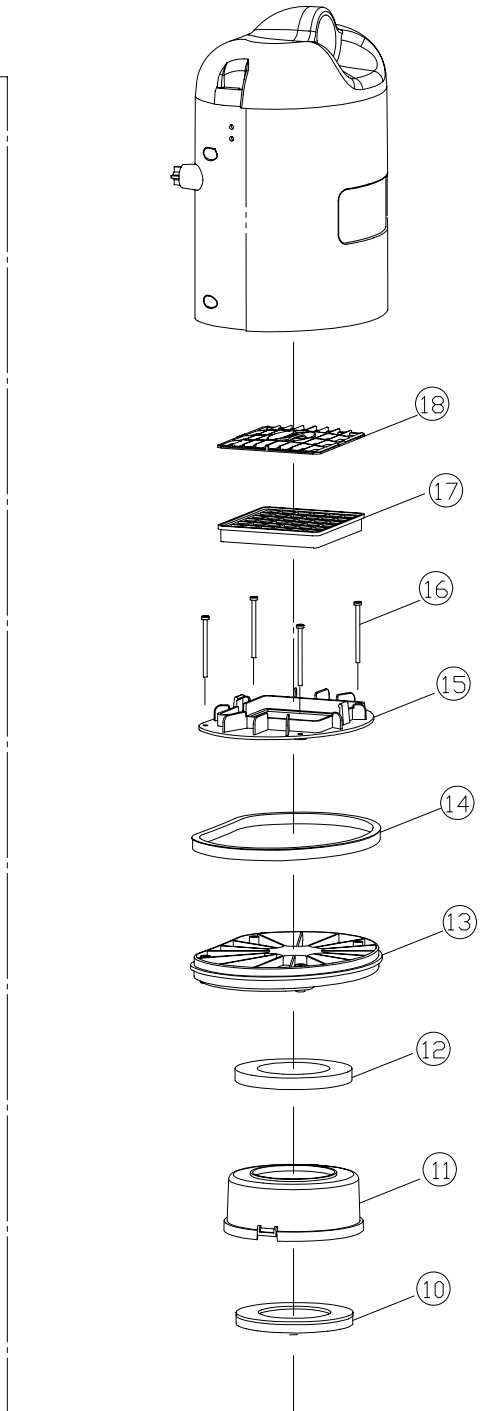

Parts List

Tacony

CMBP-6

A

CMBP-6 Parts List

A		
Key	Item Number	Description
1	B352-0500	Cover
2	54.107	Hose inlet
3	B352-4800	Inlet seal
4	A732-8300	Phillips pan head screw 8.625
5	06.415	Paper bag 10pk
6	06.083	Shake out cloth bag
7	CMBB-01	Front plate & Badge
8	B352-6100	Bag compartment seal
9	54.100 o.s.	Back rest assembly items 32 33 34 39 40
10	A352-8100	Phillips pan head screw 10.750
11	54.112	Latch
12	A732-8300	Latch screw
13	A732-9700	Washer
14	54.109	Back plate
15	B352-7000	Shoulder harness right padded nylon
16	B352-7100	Shoulder harness left padded nylon
17	B352-6600	Waist belt
18	19.452	Hose assembly
19	10.308	Dust brush assembly
20	05.16	Crevice tool
21	05.161	Upholstery tool
22	10.309	Bare floor tool
28	26.125	Telescopic wand assembly
29	10.31	Carpet tool

CMBP-6

Parts List

B		
Key	Item Number	Description
1	54.101	Motor compartment
2	A732-8300	Phillips pan head screw 8.625
3	06.011	Post filter
4	54.104	Post filter cover
5	B352-1900	Bottom motor mount
6	B352-5300	Motor shroud cover – bottom
7	B352-1800	Top motor mount
8	B113-0915	Motor shroud bracket
9	20.011	Motor assembly
10	B352-2000	Motor seal
11	B352-5400	Motor shroud cover - top
12	B352-1800	Top motor mount
13	B352-0700	Motor cover
14	B352-1200	Body seal
15	B352-0800	Secondary filter plate
16	A430-0205	Phillips pan head screw 8-16 X 2.50
17	06.434	Secondary filter - pleated
18	54.105	Secondary filter cap
19	B352-6800	Strain relief
20	54.114	Switch & harness assembly
21	54.113	Power harness cord
28	14.206	Extension cord yellow 50'
29	54.11	Thermal protector switch