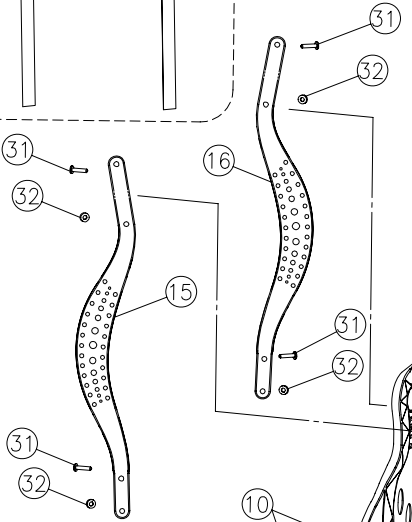

Parts List

Tacony

CMBP-6

A

CMBP-6 Parts List

A		
Key	Item Number	Description
1	B352-0500	Cover
2	54.107	Hose inlet
3	B352-4800	Inlet seal
4	A732-8300	Phillips pan head screw 8.625
5	06.415	Paper bag 10pk
6	06.083	Shake out cloth bag
7	CMBB-01	Front plate & Badge
8	B352-6100	Bag compartment seal
9	54.100 o.s.	Back rest assembly items 32 33 34 39 40
10	A352-8100	Phillips pan head screw 10.750
11	54.112	Latch
12	A732-8300	Latch screw
13	A732-9700	Washer
14	54.109	Back plate
15	B352-7000	Shoulder harness right padded nylon
16	B352-7100	Shoulder harness left padded nylon
17	B352-6600	Waist belt
18	19.452	Hose assembly
19	10.308	Dust brush assembly
20	05.16	Crevice tool
21	05.161	Upholstery tool
22	10.309	Bare floor tool
28	26.125	Telescopic wand assembly
29	10.31	Carpet tool

CMBP-6

Parts List

B		
Key	Item Number	Description
1	54.101	Motor compartment
2	A732-8300	Phillips pan head screw 8.625
3	06.011	Post filter
4	54.104	Post filter cover
5	B352-1900	Bottom motor mount
6	B352-5300	Motor shroud cover – bottom
7	B352-1800	Top motor mount
8	B113-0915	Motor shroud bracket
9	20.011	Motor assembly
10	B352-2000	Motor seal
11	B352-5400	Motor shroud cover - top
12	B352-1800	Top motor mount
13	B352-0700	Motor cover
14	B352-1200	Body seal
15	B352-0800	Secondary filter plate
16	A430-0205	Phillips pan head screw 8-16 X 2.50
17	06.434	Secondary filter - pleated
18	54.105	Secondary filter cap
19	B352-6800	Strain relief
20	54.114	Switch & harness assembly
21	54.113	Power harness cord
28	14.206	Extension cord yellow 50'
29	54.11	Thermal protector switch