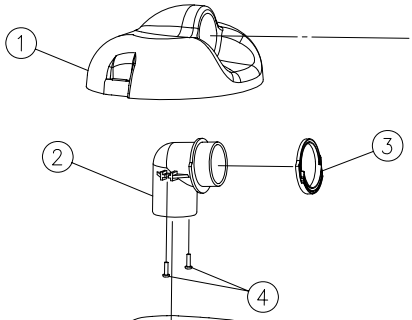

Parts List

Tacony

CMBP-6

A

CMBP-6 Parts List

A		
Key	Item Number	Description
1	B352-0500	Cover
2	54.107	Hose inlet
3	B352-4800	Inlet seal
4	A732-8300	Phillips pan head screw 8.625
5	06.415	Paper bag 10pk
6	06.083	Shake out cloth bag
7	CMBB-01	Front plate & Badge
8	B352-6100	Bag compartment seal
9	54.100 o.s.	Back rest assembly items 32 33 34 39 40
10	A352-8100	Phillips pan head screw 10.750
11	54.112	Latch
12	A732-8300	Latch screw
13	A732-9700	Washer
14	54.109	Back plate
15	B352-7000	Shoulder harness right padded nylon
16	B352-7100	Shoulder harness left padded nylon
17	B352-6600	Waist belt
18	19.452	Hose assembly
19	10.308	Dust brush assembly
20	05.16	Crevice tool
21	05.161	Upholstery tool
22	10.309	Bare floor tool
28	26.125	Telescopic wand assembly
29	10.31	Carpet tool

CMBP-6

Parts List

B		
Key	Item Number	Description
1	54.101	Motor compartment
2	A732-8300	Phillips pan head screw 8.625
3	06.011	Post filter
4	54.104	Post filter cover
5	B352-1900	Bottom motor mount
6	B352-5300	Motor shroud cover – bottom
7	B352-1800	Top motor mount
8	B113-0915	Motor shroud bracket
9	20.011	Motor assembly
10	B352-2000	Motor seal
11	B352-5400	Motor shroud cover - top
12	B352-1800	Top motor mount
13	B352-0700	Motor cover
14	B352-1200	Body seal
15	B352-0800	Secondary filter plate
16	A430-0205	Phillips pan head screw 8-16 X 2.50
17	06.434	Secondary filter - pleated
18	54.105	Secondary filter cap
19	B352-6800	Strain relief
20	54.114	Switch & harness assembly
21	54.113	Power harness cord
28	14.206	Extension cord yellow 50'
29	54.11	Thermal protector switch