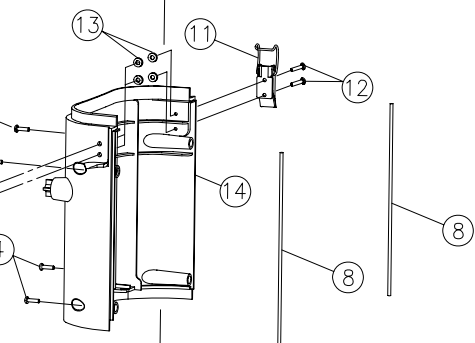

Parts List

Tacony

CMBP-6

A

CMBP-6 Parts List

A		
Key	Item Number	Description
1	B352-0500	Cover
2	54.107	Hose inlet
3	B352-4800	Inlet seal
4	A732-8300	Phillips pan head screw 8.625
5	06.415	Paper bag 10pk
6	06.083	Shake out cloth bag
7	CMBB-01	Front plate & Badge
8	B352-6100	Bag compartment seal
9	54.100 o.s.	Back rest assembly items 32 33 34 39 40
10	A352-8100	Phillips pan head screw 10.750
11	54.112	Latch
12	A732-8300	Latch screw
13	A732-9700	Washer
14	54.109	Back plate
15	B352-7000	Shoulder harness right padded nylon
16	B352-7100	Shoulder harness left padded nylon
17	B352-6600	Waist belt
18	19.452	Hose assembly
19	10.308	Dust brush assembly
20	05.16	Crevice tool
21	05.161	Upholstery tool
22	10.309	Bare floor tool
28	26.125	Telescopic wand assembly
29	10.31	Carpet tool

CMBP-6

Parts List

B		
Key	Item Number	Description
1	54.101	Motor compartment
2	A732-8300	Phillips pan head screw 8.625
3	06.011	Post filter
4	54.104	Post filter cover
5	B352-1900	Bottom motor mount
6	B352-5300	Motor shroud cover – bottom
7	B352-1800	Top motor mount
8	B113-0915	Motor shroud bracket
9	20.011	Motor assembly
10	B352-2000	Motor seal
11	B352-5400	Motor shroud cover - top
12	B352-1800	Top motor mount
13	B352-0700	Motor cover
14	B352-1200	Body seal
15	B352-0800	Secondary filter plate
16	A430-0205	Phillips pan head screw 8-16 X 2.50
17	06.434	Secondary filter - pleated
18	54.105	Secondary filter cap
19	B352-6800	Strain relief
20	54.114	Switch & harness assembly
21	54.113	Power harness cord
28	14.206	Extension cord yellow 50'
29	54.11	Thermal protector switch