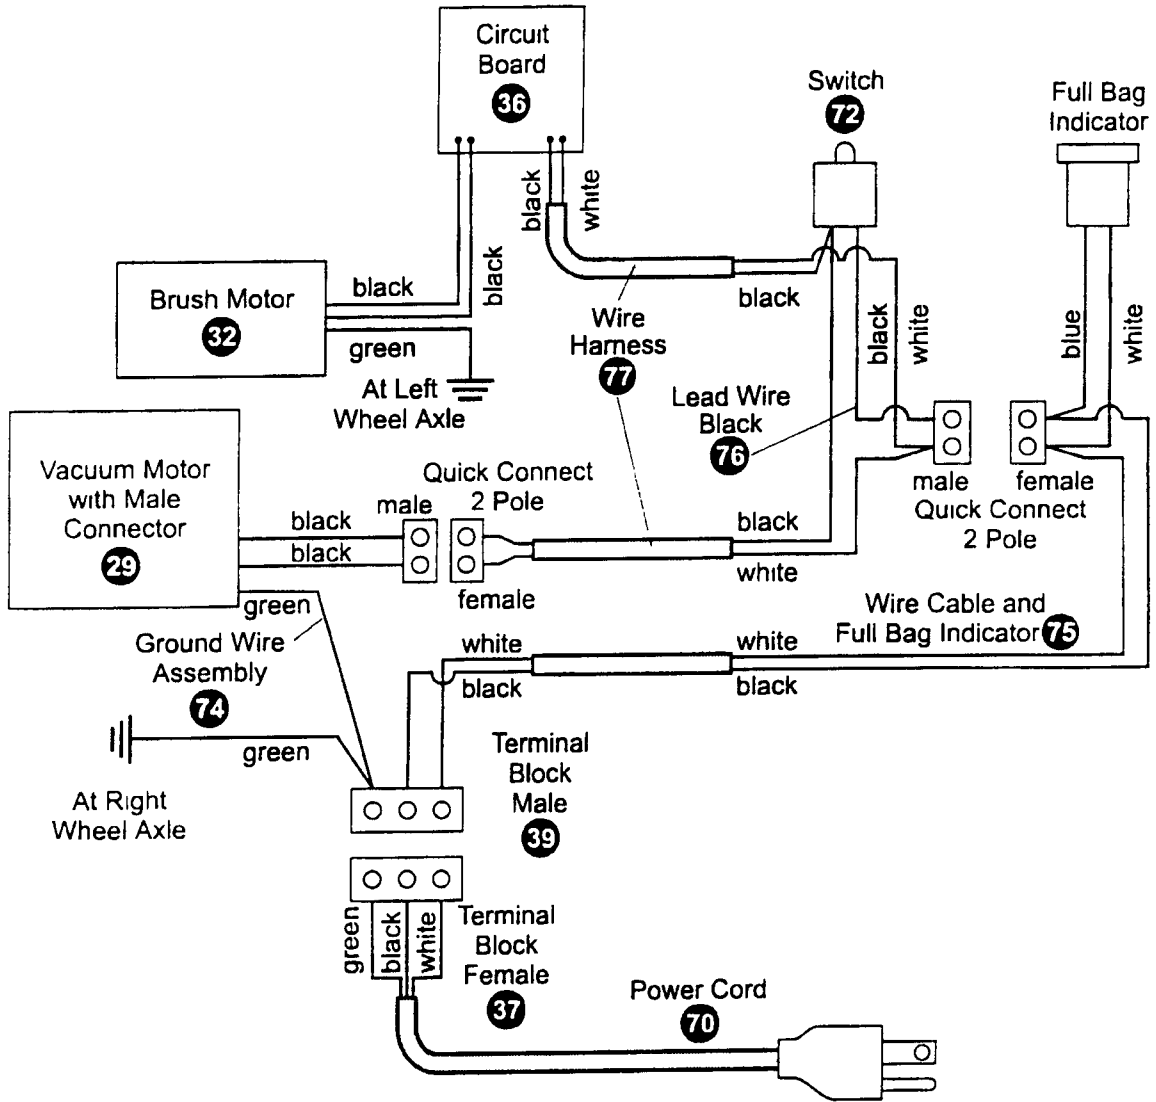

Wire Diagram

Kent Jaws KC-142J