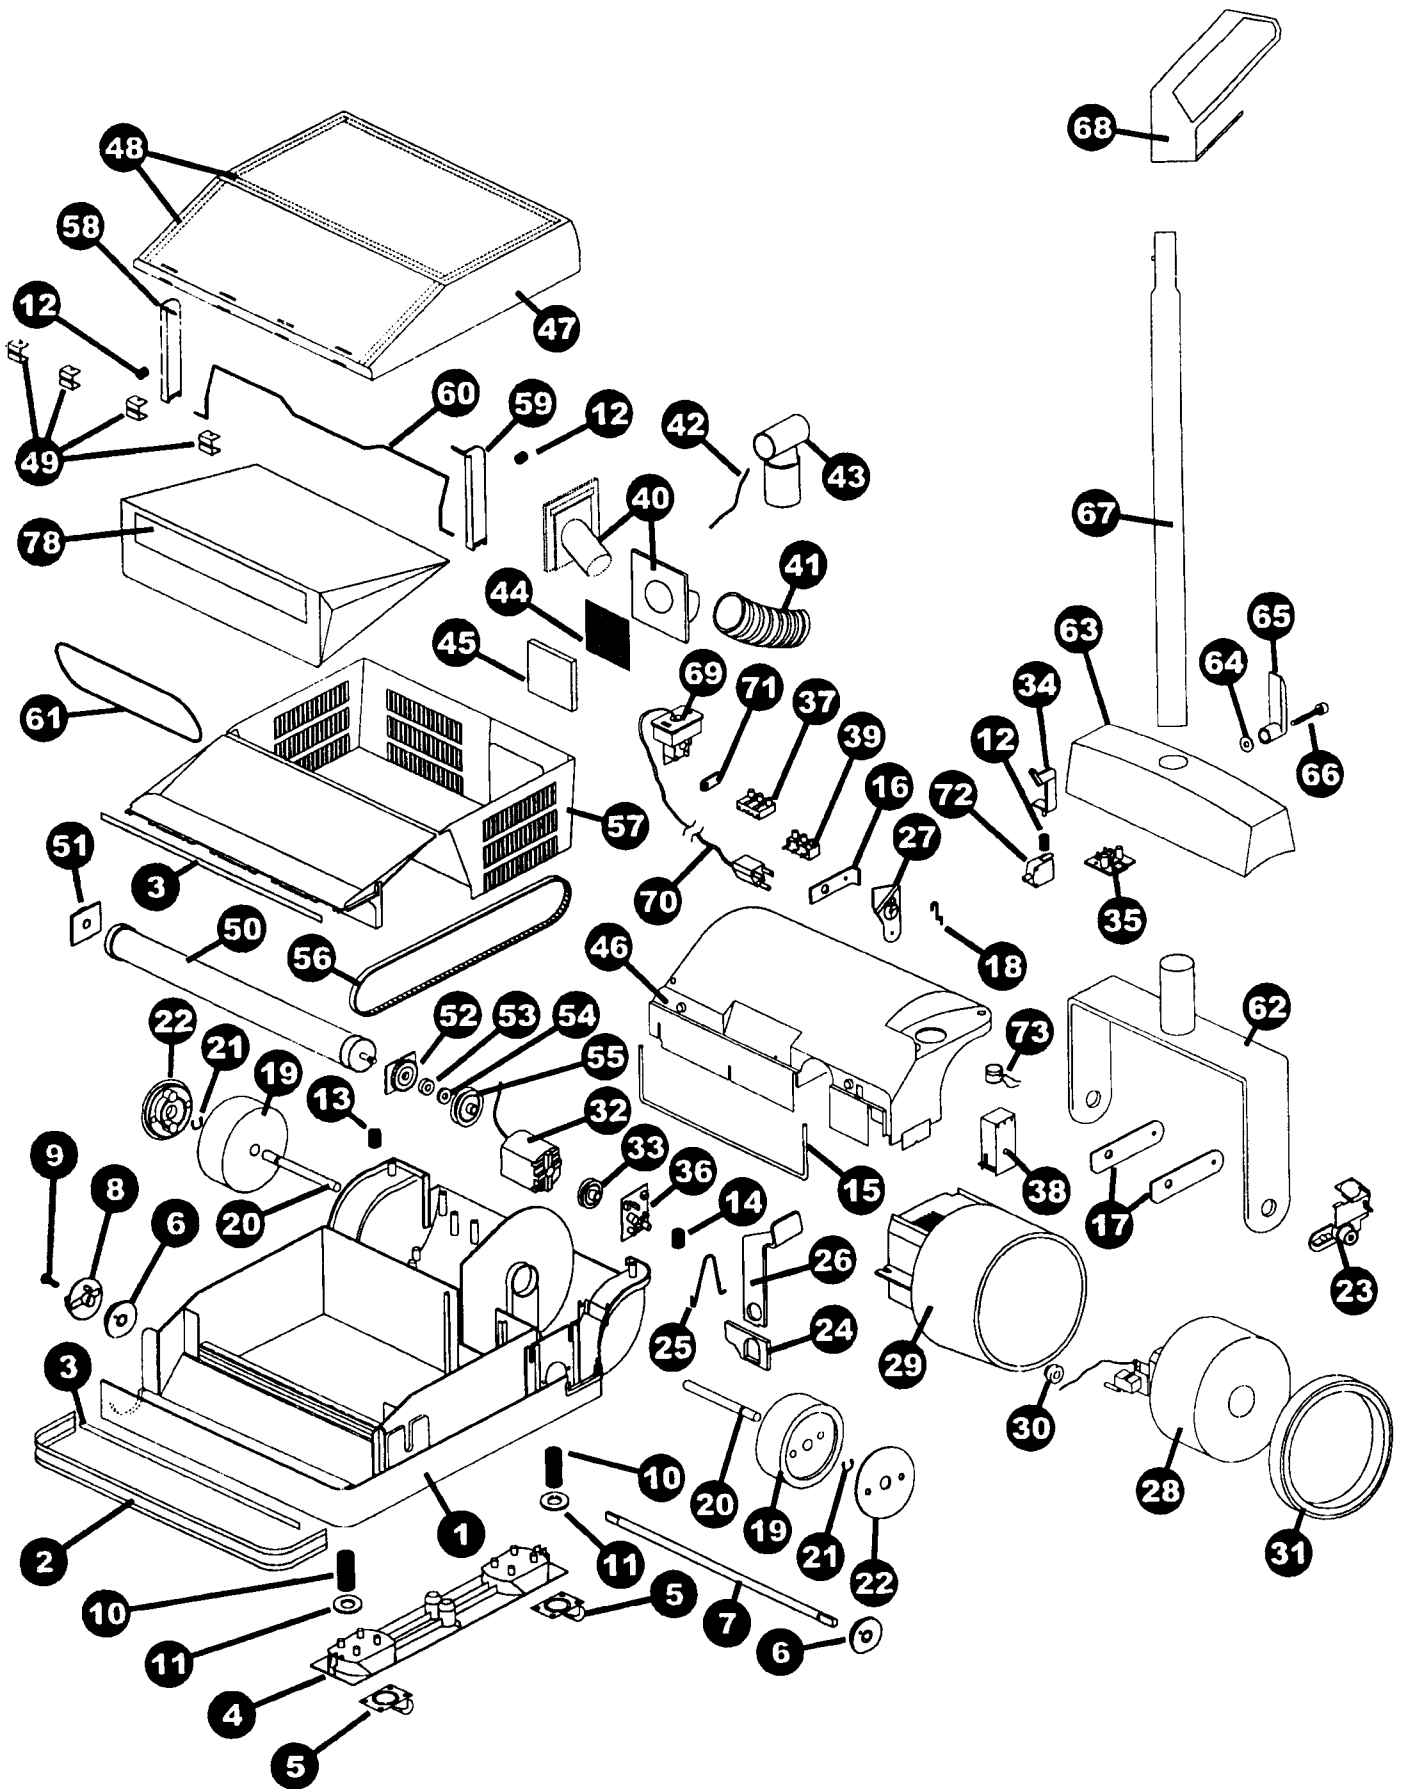

KENT

Parts List

KC-142J

Item Number	Kent Part Number	Description	Qty
1	1413500010	Base—Gray	1
2	1413501010	Bumper	1
3	1413502010	Protector, Edge	2
4	1413503010	Plate, Caster	1
5	1413504010	Caster, Swivel	2
6	1413505010	Cam, Height Adjustment	2
7	1413506010	Shaft, Height Adjustment	1
8	1413507010	Knob, Height Adjustment	1
9	1413508010	Screw	1
10	1413509010	Spring, Height Adjustment	2
11	1413510010	Washer, Plastic	1
12	1413511010	Spring	1
13	1413574010	Spring	3
14	1413512010	Spring	1
15	1413513010	Form, Wire	1
16	1413514010	Plate, Locking	2
17	1413515010	Plate, Support	2
18	1413516010	Spring, Wire	1
19	1413517010	Wheel 4" Dia	2
20	1413518010	Axle	2
21	1413577010	Ring, Retaining	2
22	1413519010	Hubcap	2
23	1413522010	Pivot, Handle—Left	1
24	1413523010	Holder, Spring	1
25	1413524010	Spring, Wire	1
26	1413525010	Pedal, Foot	1
27	1413526010	Pivot, Handle—Right	1
28	1413527010	Motor, Vacuum—115/60	1
29	1413528010	Cover, Vacuum Motor	1
30	1413529010	Grommet, Motor Mounting	4
31	1413530010	Gasket, Motor	1
32	1413531010	Motor, Brush Drive—115/60	1
33	1413532010	Pulley, Motor	1
34	1413534010	Actuator, Switch	1
35	1413535010	Plate, Switch Mounting	1
36	1413536010	Board, Circuit—115/60	1
37	1413537010	Block, Terminal—Female	1
38	1413538010	Box, Connector	1
39	1413539010	Block, Terminal—Male	1
40	1413540010	Holder, Filter	1
41	1413541010	Hose, Vacuum	1

Wire Diagram

Kent Jaws KC-142J

Serial No. _____

Date of Purchase _____

Dealer _____

Notes:

KENT

The Kent Company
2310 Industrial Parkway
P.O.Box 1665
Elkhart, IN 46515, U.S.A.
Telephone: (800) 334-1083
(219) 293-8661
Fax: (219) 295-8610

083469 P-1 11-97