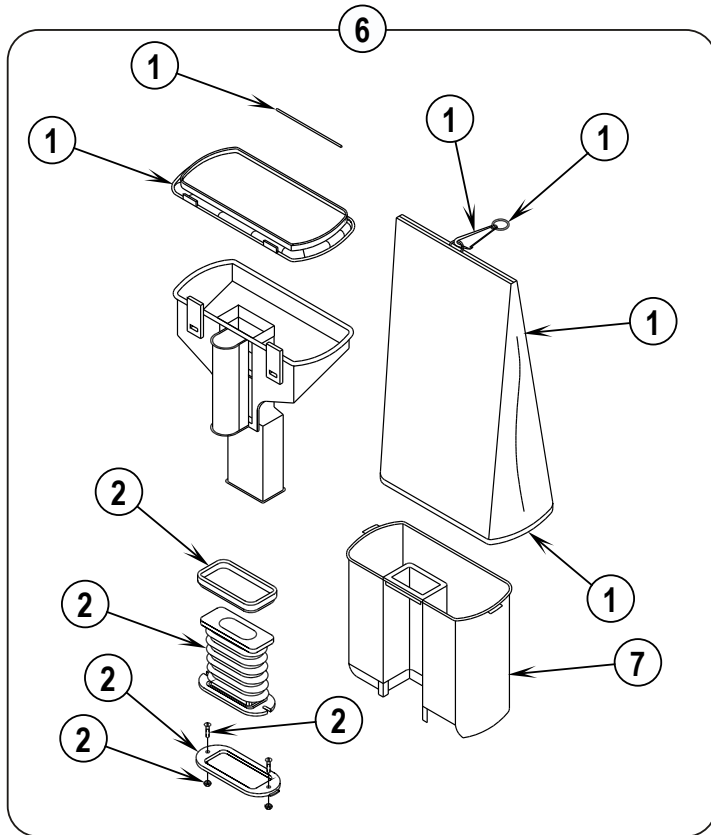

ProSpec HD101

PARTS LIST

MODEL: 56382658

DESCRIPTION	PAGE
Base Assembly.....	2-3
Handle Assembly	4-5
Wiring Diagram	5
Handle Assembly (Optional Dirt Cup)	6-7

WHEN ORDERING PARTS

- * Use the part numbers from the "Ref. No." columns in this parts list.
- * Specify the model and serial number of the machine.
- * Use the space below to record the model and serial number for future reference.

* = Not Shown

** = Not Included (optional)

= Revised or new since last update

Item	Ref. No.	Qty	Description
1	56648417	1	Power Cord Assembly (see #11 on page 3)
2	56648421	1	Hook Assembly
4	56648424	1	Handle Assembly
5	56648423	1	Bag Assembly
7	56648429	1	Grip, Handle—Dark Gray
**	56035451	1	Asm, Bag Zip Gray TYT HD Com
**	30880A	1	Cloth Zipper Bag-Black
**	56637120	A/R	Disposable Paper Bag (pkg of 10)
**	56039515	1	Kit, Dirt Cup Conversion
**	56630249	1	Dirt Cup, Clear Plastic
**	56648404	1	Dirt Cup Bag Kit
**	56648427	1	Dirt Cup Bellows Kit

* = Not Shown

** = Not Included (optional)

04-11

HANDLE ASSEMBLY (OPTIONAL DIRT CUP)

07-4

12" Upright Vacuum

7

Item	Ref. No.	Qty	Description
1	56648404	1	Dirt Cup Bag Kit
2	56648427	1	Dirt Cup Bellows Kit
3	56648417	1	Power Cord Assy (see #11 on page 3)
5	56648411	1	Handle Assy
6	56039515	1	Dirt Cup Kit
7	56630249	1	Cup--Dirt,Clear Plstc
8	56630353	1	Hook,Cord--Uprt,Dark Gray
9	56648429	1	Grip,Handle—Dark Gray