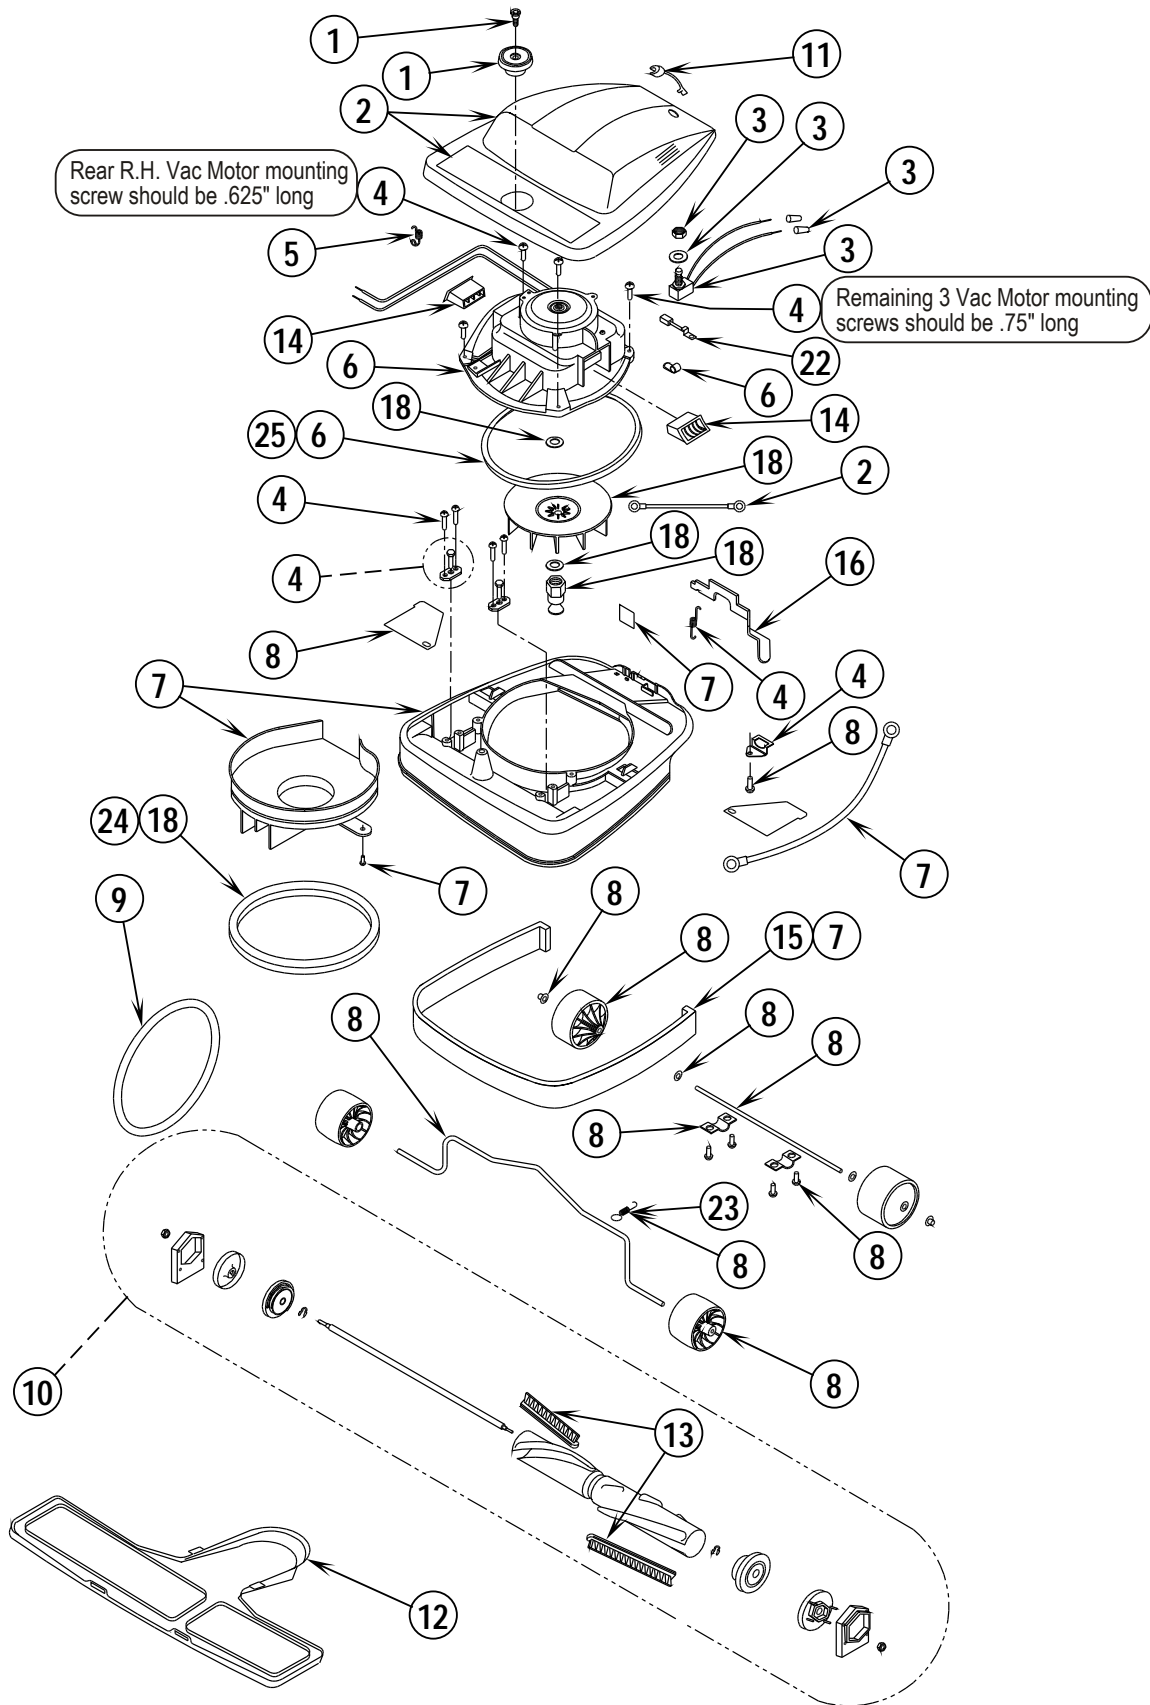

ProSpec HD101

PARTS LIST

MODEL: 56382658

DESCRIPTION	PAGE
Base Assembly.....	2-3
Handle Assembly	4-5
Wiring Diagram	5
Handle Assembly (Optional Dirt Cup)	6-7

WHEN ORDERING PARTS

- * Use the part numbers from the "Ref. No." columns in this parts list.
- * Specify the model and serial number of the machine.
- * Use the space below to record the model and serial number for future reference.

Model _____ Serial No. _____

04-11	BASE ASSEMBLY			
11-10	12" Upright Vacuum			3

Item	Ref. No.	Qty	Description
1	56648400	1	Brush Height Knob Assembly
2	56648401	1	Hood Assembly-Grey
	30862A	1	Hood Assembly-Black
#	56382662	1	Hood Assembly Prospec Hd101
3	56648405	1	Switch Assembly
4	56648410	1	Hardware Kit Base
5	56630765	2	Spring, Ext .304d .930l .055wd
6	56648406	1	Motor & Seal Assembly
7	56648407	1	Base Assembly-Grey
	60584A	1	Base Assembly-Black
8	56648422	1	Wheel Assembly
9#	56381764	1	Superbelt Package of 5
10	56630489	1	Disturbulator, Assembly
11	56648417	1	Power Cord Assembly (see #1 on page 5 and #3 on page 7)
12	56630478	1	Asm, Plate--Bottom
13	56648412	1	Brush Strip Kit
14	56648418	1	Air Duct Assembly
15	56630508	1	Guard, Furn--Clear Blue, 31.00l
16	56630395	1	Pedal, Foot--Uprt, White
18	56648420	1	Pulley and Fan Kit
	30864A	1	Pulley and Fan Kit-Green
22	56630561	2	Carbon Brush, Mtr
23	56630620	1	Spring, Ext .275d 1.50l .024wd
24	56630562	1	Gasket-Motor Seal
25	56648178	1	Gasket-Motor Seal
**	56052964	1	Magnet, Permanent
**	56630325	1	Upright Vacuum Accessory Kit