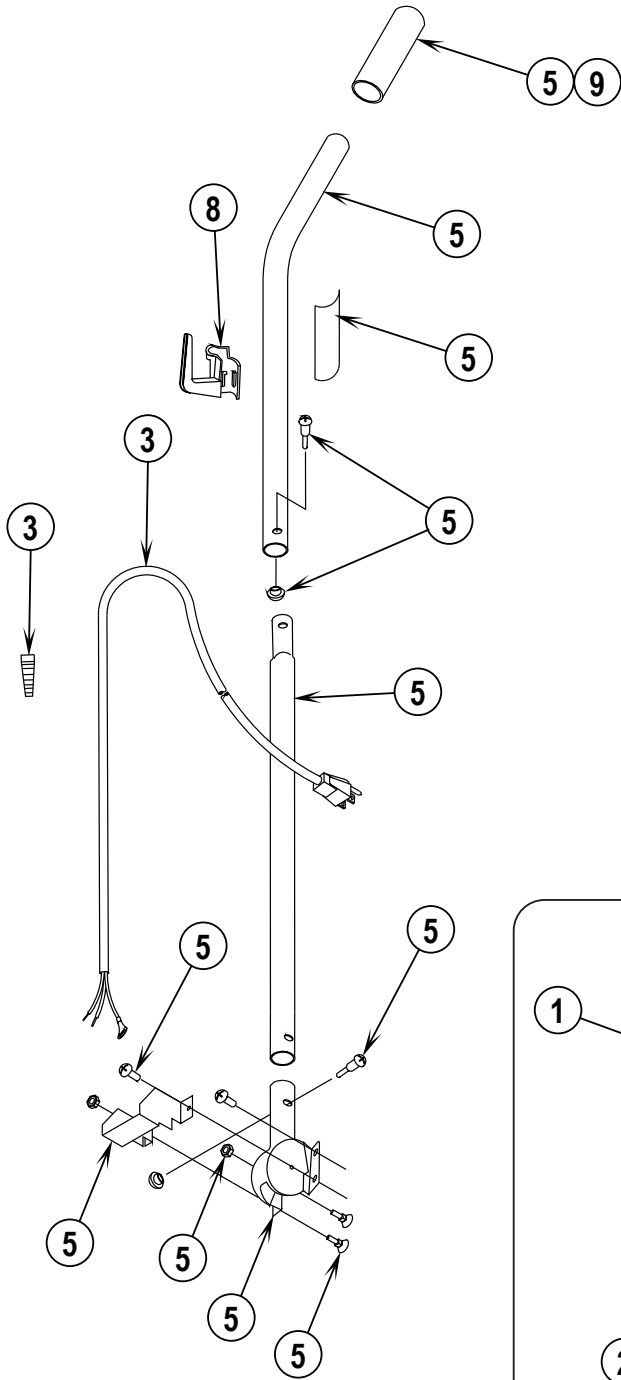

04-11

HANDLE ASSEMBLY (OPTIONAL DIRT CUP)

07-4

12" Upright Vacuum

7

Item	Ref. No.	Qty	Description
1	56648404	1	Dirt Cup Bag Kit
2	56648427	1	Dirt Cup Bellows Kit
3	56648417	1	Power Cord Assy (see #11 on page 3)
5	56648411	1	Handle Assy
6	56039515	1	Dirt Cup Kit
7	56630249	1	Cup--Dirt,Clear Plstc
8	56630353	1	Hook,Cord--Uprt,Dark Gray
9	56648429	1	Grip,Handle—Dark Gray