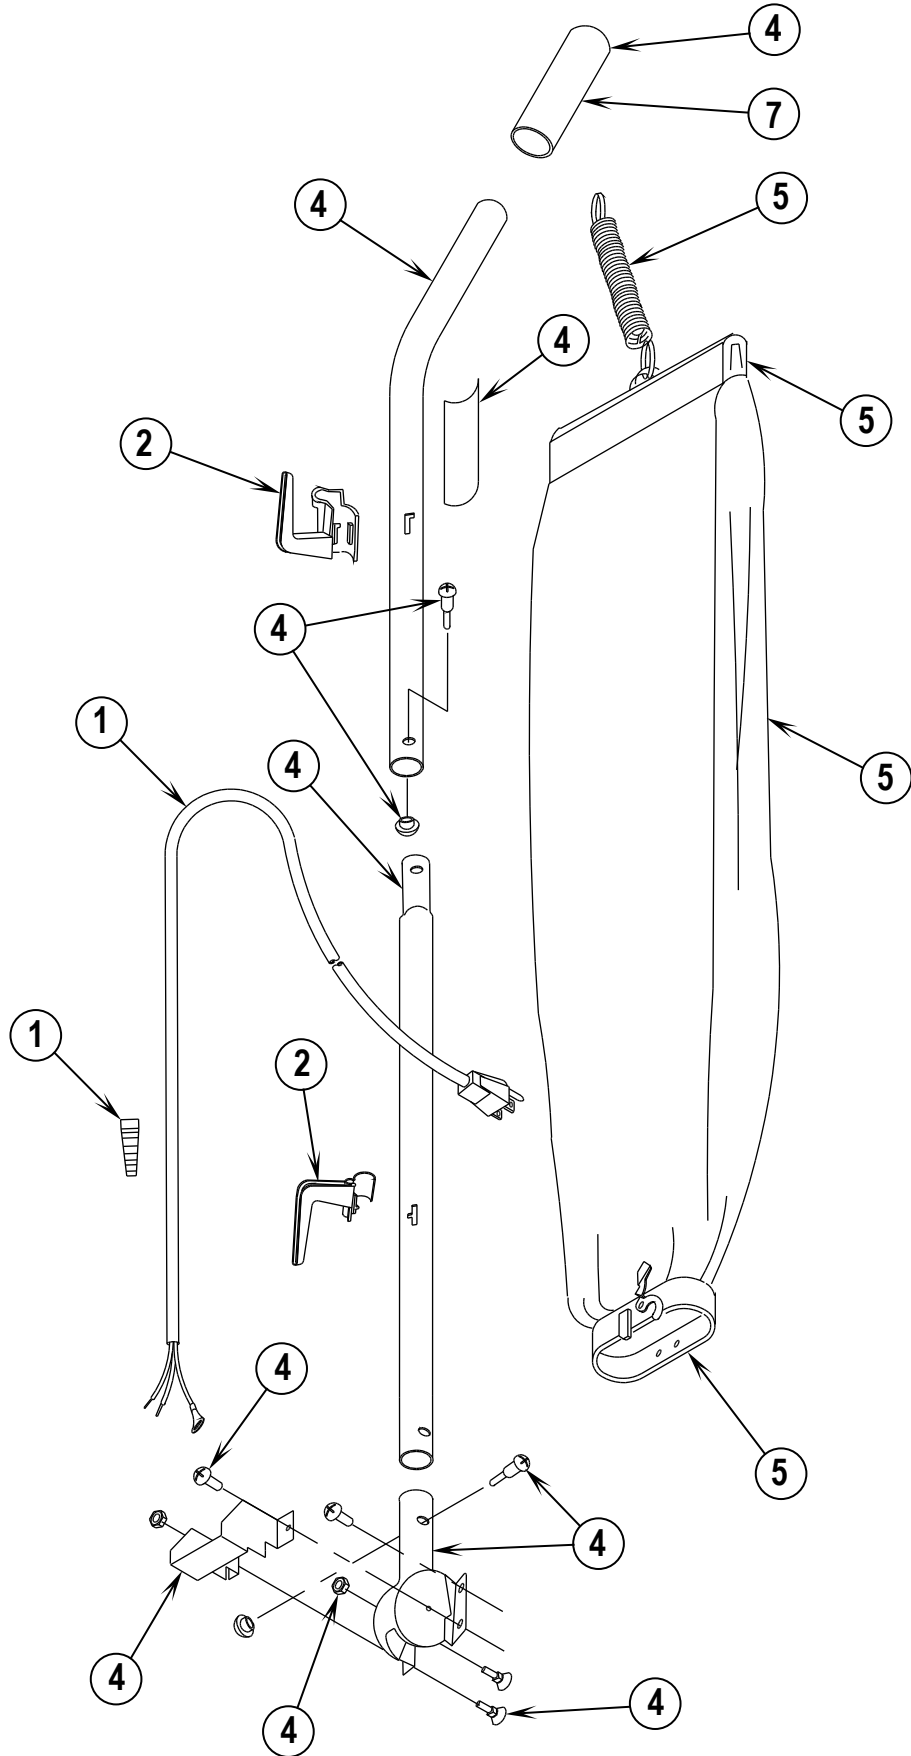

04-11	BASE ASSEMBLY			
11-10	12" Upright Vacuum			3

Item	Ref. No.	Qty	Description
1	56648400	1	Brush Height Knob Assembly
2	56648401	1	Hood Assembly-Grey
	30862A	1	Hood Assembly-Black
#	56382662	1	Hood Assembly Prospec Hd101
3	56648405	1	Switch Assembly
4	56648410	1	Hardware Kit Base
5	56630765	2	Spring, Ext .304d .930l .055wd
6	56648406	1	Motor & Seal Assembly
7	56648407	1	Base Assembly-Grey
	60584A	1	Base Assembly-Black
8	56648422	1	Wheel Assembly
9#	56381764	1	Superbelt Package of 5
10	56630489	1	Disturbulator, Assembly
11	56648417	1	Power Cord Assembly (see #1 on page 5 and #3 on page 7)
12	56630478	1	Asm, Plate--Bottom
13	56648412	1	Brush Strip Kit
14	56648418	1	Air Duct Assembly
15	56630508	1	Guard, Furn--Clear Blue, 31.00l
16	56630395	1	Pedal, Foot--Uprt, White
18	56648420	1	Pulley and Fan Kit
	30864A	1	Pulley and Fan Kit-Green
22	56630561	2	Carbon Brush, Mtr
23	56630620	1	Spring, Ext .275d 1.50l .024wd
24	56630562	1	Gasket-Motor Seal
25	56648178	1	Gasket-Motor Seal
**	56052964	1	Magnet, Permanent
**	56630325	1	Upright Vacuum Accessory Kit

* = Not Shown

** = Not Included (optional)

= Revised or new since last update