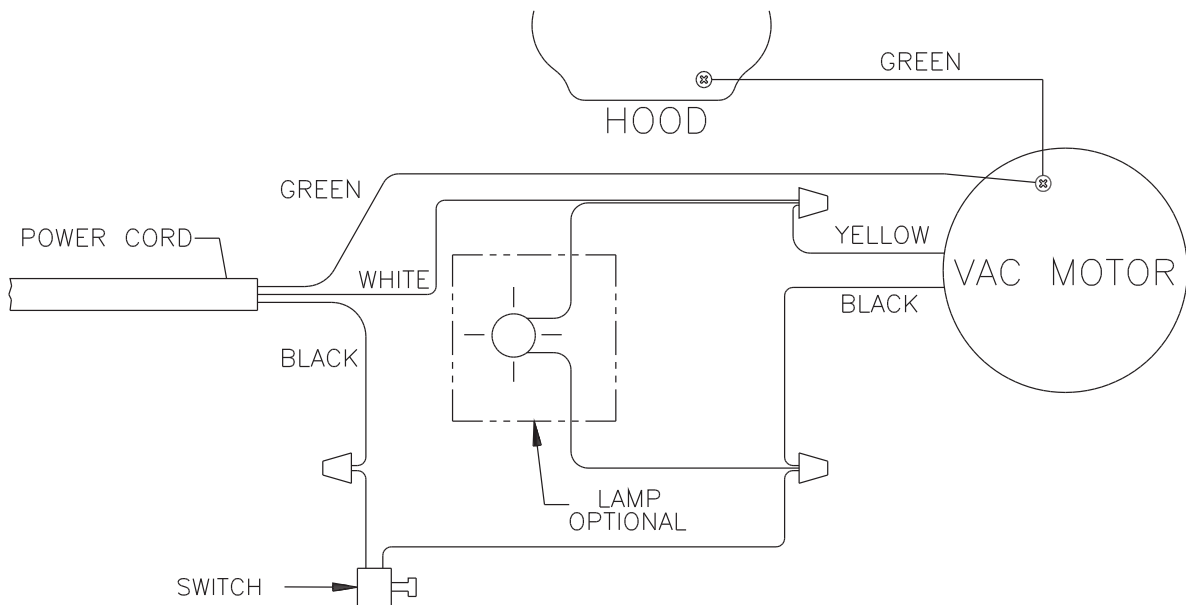

* = Not Shown

** = Not Included (optional)

= Revised or new since last update

Item	Ref. No.	Qty	Description
1	56648417	1	Power Cord Assembly (see #11 on page 3)
2	56648421	1	Hook Assembly
4	56648424	1	Handle Assembly
5	56648423	1	Bag Assembly
7	56648429	1	Grip, Handle—Dark Gray
**	56035451	1	Asm, Bag Zip Gray TYT HD Com
**	30880A	1	Cloth Zipper Bag-Black
**	56637120	A/R	Disposable Paper Bag (pkg of 10)
**	56039515	1	Kit, Dirt Cup Conversion
**	56630249	1	Dirt Cup, Clear Plastic
**	56648404	1	Dirt Cup Bag Kit
**	56648427	1	Dirt Cup Bellows Kit

* = Not Shown

** = Not Included (optional)

04-11

HANDLE ASSEMBLY (OPTIONAL DIRT CUP)

07-4

12" Upright Vacuum

7

Item	Ref. No.	Qty	Description
1	56648404	1	Dirt Cup Bag Kit
2	56648427	1	Dirt Cup Bellows Kit
3	56648417	1	Power Cord Assy (see #11 on page 3)
5	56648411	1	Handle Assy
6	56039515	1	Dirt Cup Kit
7	56630249	1	Cup--Dirt,Clear Plstc
8	56630353	1	Hook,Cord--Uprt,Dark Gray
9	56648429	1	Grip,Handle—Dark Gray