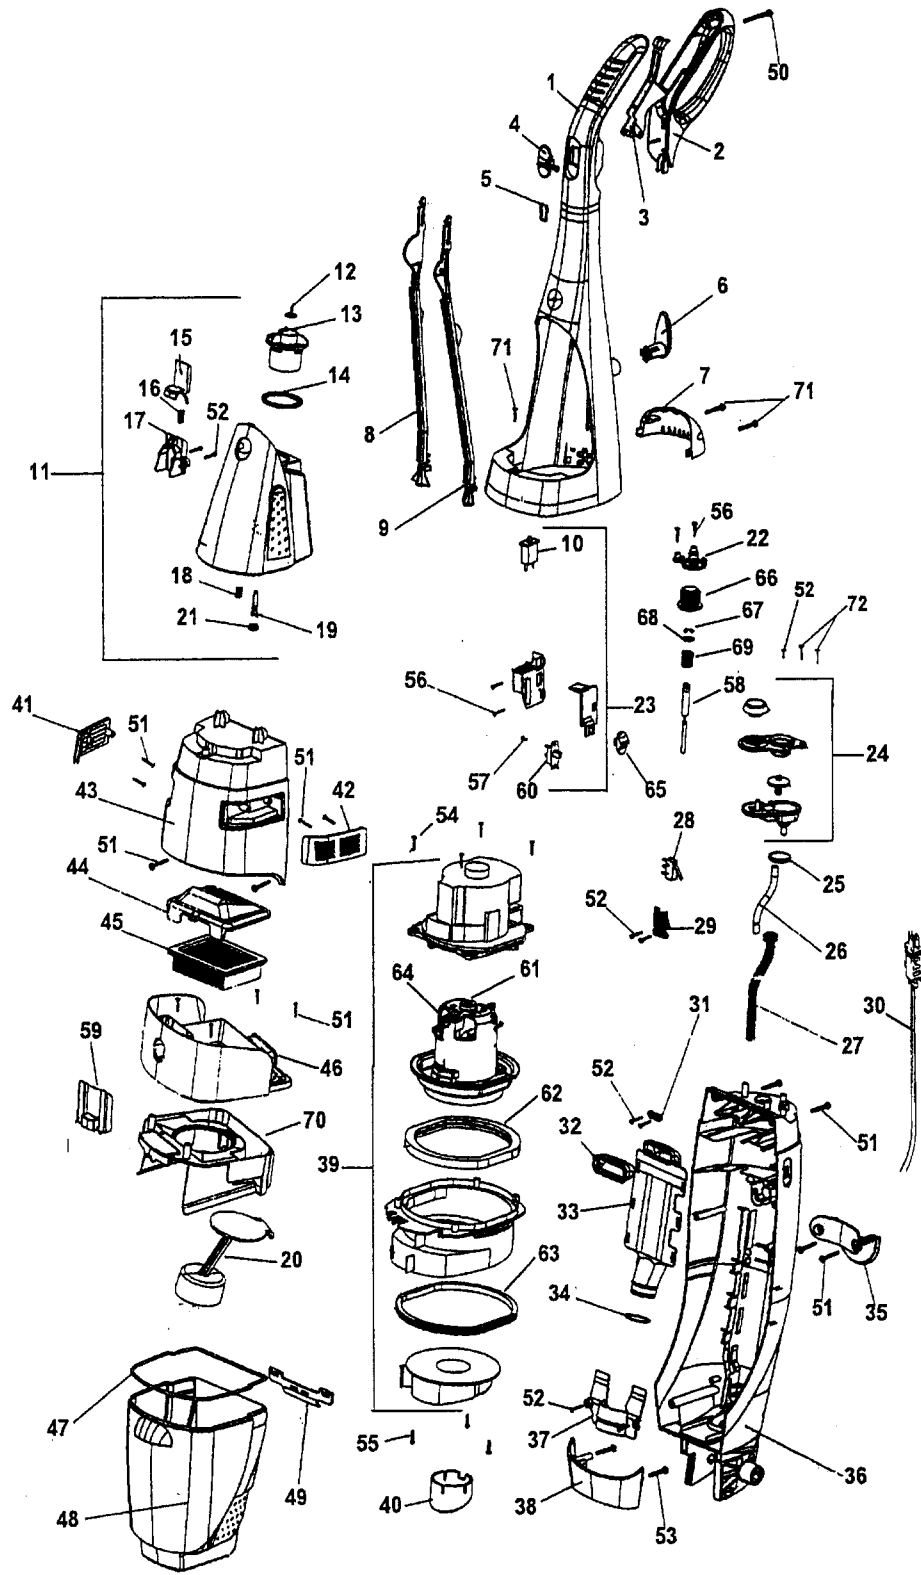

<b>Ref. No.</b>	<b>Part No.</b>	<b>Description</b>
1.	59177022	Hood Assembly
2.	59177028	Brush Lifting Lever
3.	59177036	Brush Activator
4.	59177030	Indicator - Up / Down
5.	59177032	Indicator Spring
6.	59177006	Solution Tube
7.	59177020	Handle Release Pedal
8.	59177037	Lock Plate Spring
9.	59177031	Lock Plate
10.	59177035	Elbow Connector
11.	59177024	Turning Cap - RH
12.	59177025	Main Body w/ Bumper
13.	59177021	Squeegee Pedal
14.	59177044	Rear Wheel Assembly (2)
15.	59177088	Lock Ring
16.	59177033	Cap - LH - Brush Block Button
17.	59177026	Brush Block Button - LH
18.	59177027	Brush Block Button - RH
19.	59177034	Cap - RH - Brush Block Button
20.	59177039	Brush Motor Assembly
21.	59177041	Front Wheel Assembly (Includes wheels and wheel shafts)
	59177086	Wheel - Only (4)
	59177085	Wheel Shaft - Only (4)
22.	59177043	Nozzle Assembly (Inc. items 23, 28, 29)
23.	59177047	Retainer / Squeegee Assembly
24.	59177040	Distributor Assembly
25.	59177038	Brush Block Assembly
26.	59177042	Water Channel / Hose Assembly
27.	59177087	Rear Axle (2)
28.	59177089	Nozzle Latch - RH
29.	59177090	Nozzle Latch - LH
30.	59177084	Snap Pin
31.	59177023	Turning Cap - LH

**Items not illustrated**

59177091	Screw - Motor Mount and Turning Cap (9) (#8x16)
----------	-------------------------------------------------

\* Model H3000-020 is a bonus pack which includes the H3000 and one 32 oz. bottle of Bare Floor Cleaner and one 32 oz. bottle of Hard Floor Cleaner.