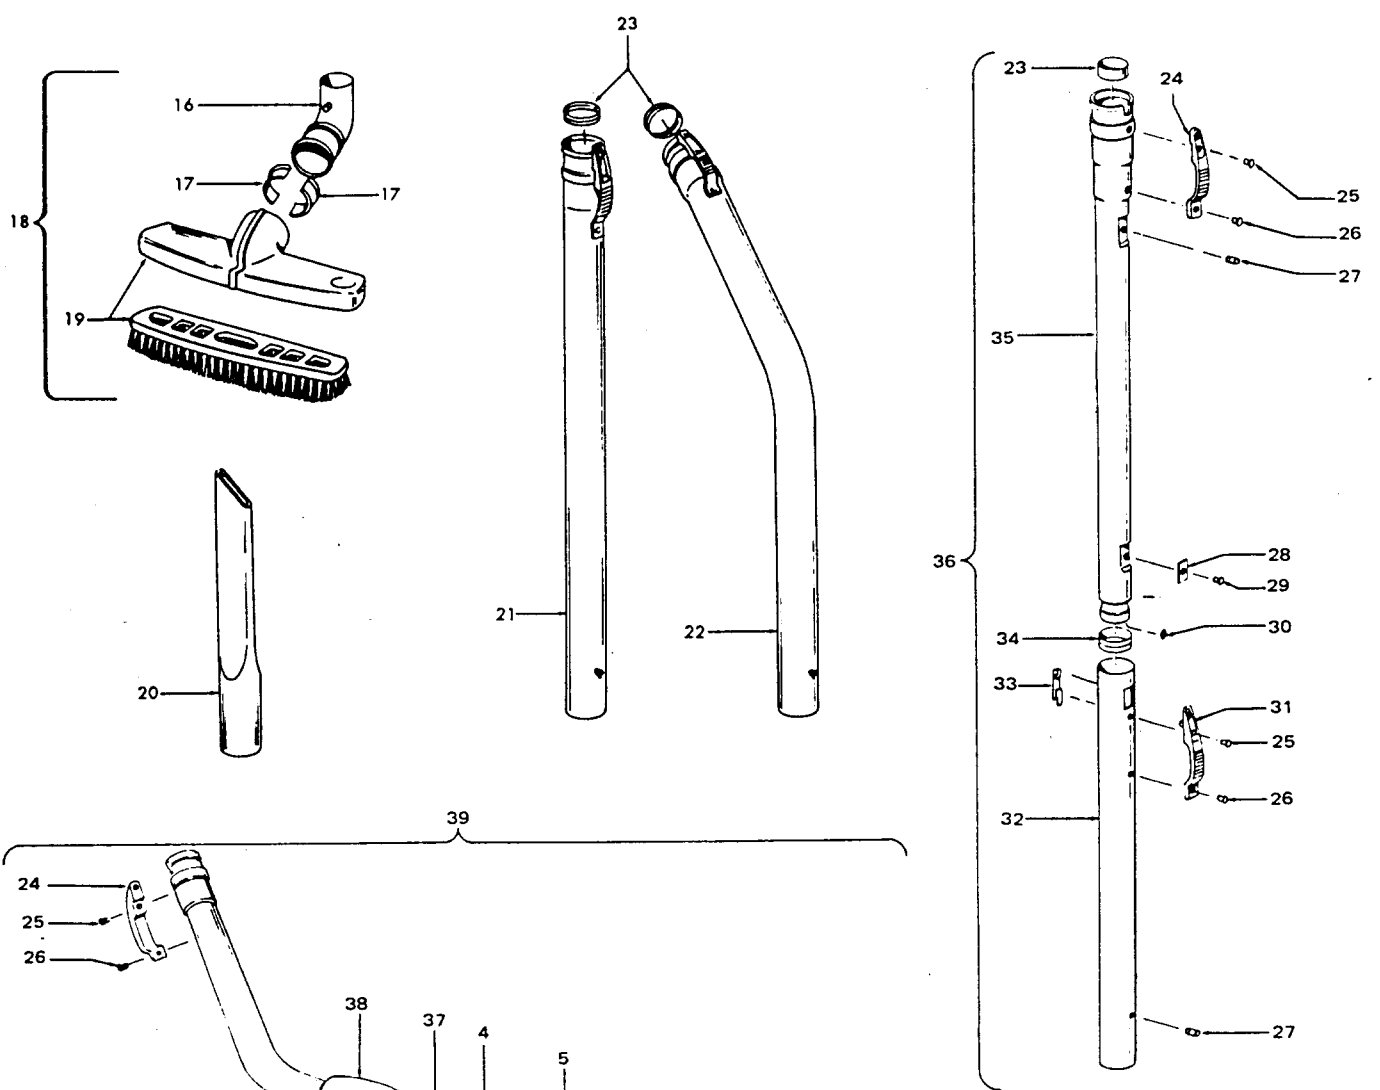

Cleaning Tools

Dial-A-Matic/Power Drive

Ref. No.	Part No.	Description
1	36433042	Tool Storage Rack - JM
2	12593JM	Hose Connector
3	12615BZ	Hose Connector Collar
4	32156010	Hose Sleeve
5	43434172	Hose Comp. (w/o Suction Regulator)
6	34334010	+ Hose Storage Loop
7	36116006	Hose Connector Collar - JM
8	43466044	Hose Grip - AAP
9	38711006	Suction Control Ring
10	51869006	Hose Connector Label
11	36153009	Latch Ring
12	43434149	+ Hose Comp. - JM - U5909
	43434172	Hose Comp. (w/o Suction Regulator)
13	161851JM	+ Dusting Brush Comp.
	43414064	Dusting Brush (One Piece)
14	13263BZ	+ Brush (Use w/l 61 851 JM)
15	43414057	Furniture Nozzle Assem.
16	13154JM	+ Floor Brush Swivel & Collar (Use w/13077JM)
	38644040	Swivel Connector (Use w/43414073)
17	13276	Floor Brush Swivel Bushing (Use w/13154JM)
	33712007	Split Ring (Use w/38644040)
18	13077JM	+ Floor Brush Comp.
	43414073	Floor Brush Comp.
19	13155JM	+ Floor Brush Nozzle & Brush
20	38617017	Crevice Tool
21	43453027	Extension Tube

Ref. No.	Part No.	Description
22	43466040	Extension Tube - Curved
23	12845JM	Gasket
24	12846AG	Tube Latch
25	12772	+* Rivet
26	12783	+* Rivet
27	12763AW	* Rivet
28	12824	+ Reinforcement Plate
29	12600	* Rivet
30	21312704	* Washer
31	36152018	Tube Latch - Outer
32	12597	Extension Tube Assem. - Outer
33	12589	Extension Tube Guide
34	12844JM	+ Gasket - Inner
35	12598	+ Extension Tube Assem. - Inner
36	43458001	Extension Tube Assem. Comp.
37	12704BZ	Hose Grip Collar
38	43468018	+ Hose Tube Curved
39	43434172	Hose Comp. (1121/1131)

ITEMS NOT ILLUSTRATED

58544004	+ Cleaning Tool Bag
169460JM	+ Ultraflex Hose - 50' length
43431011	+ Tufflex Hose - 50' length
43414016	Furniture Brush - AG