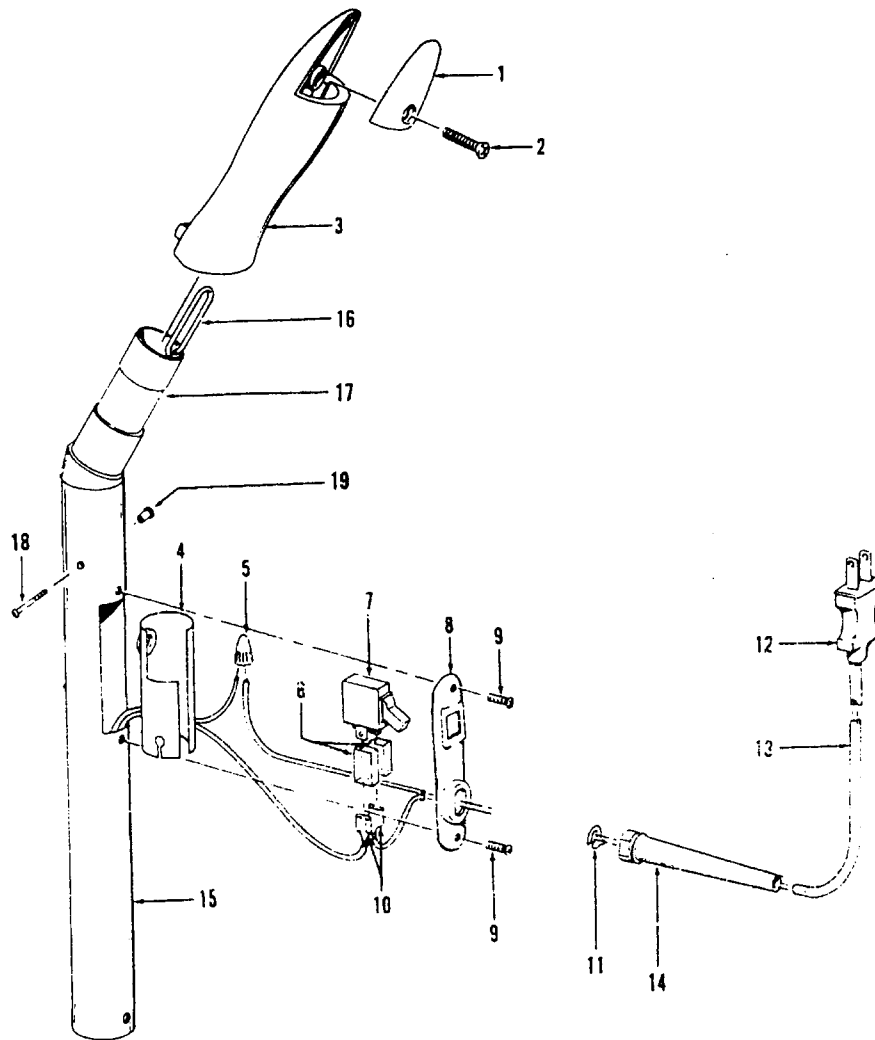

Shell Models

1170, 1176, 1178, U6003, U6003-001,
U6007, U6039, U6039-030, U6041, U6049

Ref. No.	Part No.	Description
	160092AG	Handle Cap - 1170, 1176, 1178, U6003, U6007
	37258044	Handle Cap - U6003-001, U6039, U6039-030, U6041, U6049
	160092LU	+ Handle Cap
2	160056	Screw
3	160152KD	+ Handle Grip
	48663159	Handle Grip
	160152DS	+ Handle Grip
	160152JX	+ Handle Grip
4	12272	+ Switch Insulating Sleeve
5	48969	* Wire Nut
6	161737	+ Insulating Pod (2)
7	12971	Switch
8	12973DN	+ Switch Cover Plate - 1178
	12973DL	+ Switch Cover Plate - U6003, U6007
	12973AW	Switch Cover Plate

Ref. No.	Part No.	Description
9	21465314	* Screw (2)
10	160356	* Terminal (2)
11	12988AW	+* Retainer
12	35380	Service Plug
13	46363195	Cord - 1170, 1176, 1178, U6003, U6003-001, U6041, U6049
	46383068	Cord - U6007, U6039, U6039-030
14	31969AG	Cord Protector
15	160167JM	+ Handle Tube
16	160095AY	Tension Wire
17	160094JM	Handle Support
18	18805	* Screw - Special
19	19462	Handle Bolt Nut