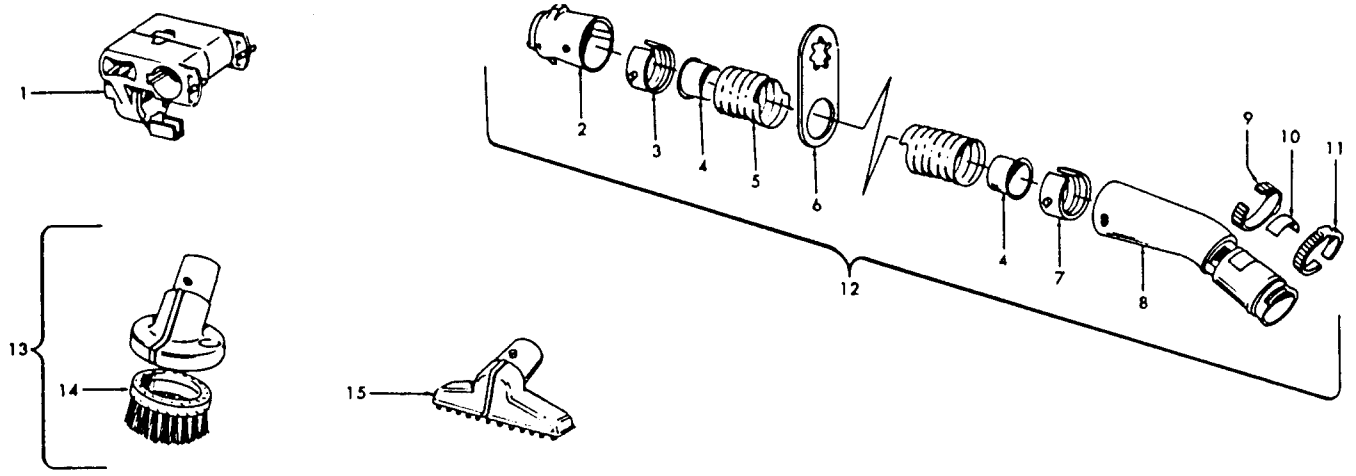

Cleaning Tools

Dial-A-Matic/Power Drive

Ref. No.	Part No.	Description
1	36433042	Tool Storage Rack - JM
2	12593JM	Hose Connector
3	12615BZ	Hose Connector Collar
4	32156010	Hose Sleeve
5	43434172	Hose Comp. (w/o Suction Regulator)
6	34334010	+ Hose Storage Loop
7	36116006	Hose Connector Collar - JM
8	43466044	Hose Grip - AAP
9	38711006	Suction Control Ring
10	51869006	Hose Connector Label
11	36153009	Latch Ring
12	43434149	+ Hose Comp. - JM - U5909
	43434172	Hose Comp. (w/o Suction Regulator)
13	161851JM	+ Dusting Brush Comp.
	43414064	Dusting Brush (One Piece)
14	13263BZ	+ Brush (Use w/l 61 851 JM)
15	43414057	Furniture Nozzle Assem.
16	13154JM	+ Floor Brush Swivel & Collar (Use w/13077JM)
	38644040	Swivel Connector (Use w/43414073)
17	13276	Floor Brush Swivel Bushing (Use w/13154JM)
	33712007	Split Ring (Use w/38644040)
18	13077JM	+ Floor Brush Comp.
	43414073	Floor Brush Comp.
19	13155JM	+ Floor Brush Nozzle & Brush
20	38617017	Crevice Tool
21	43453027	Extension Tube

Ref. No.	Part No.	Description
22	43466040	Extension Tube - Curved
23	12845JM	Gasket
24	12846AG	Tube Latch
25	12772	+* Rivet
26	12783	+* Rivet
27	12763AW	* Rivet
28	12824	+ Reinforcement Plate
29	12600	* Rivet
30	21312704	* Washer
31	36152018	Tube Latch - Outer
32	12597	Extension Tube Assem. - Outer
33	12589	Extension Tube Guide
34	12844JM	+ Gasket - Inner
35	12598	+ Extension Tube Assem. - Inner
36	43458001	Extension Tube Assem. Comp.
37	12704BZ	Hose Grip Collar
38	43468018	+ Hose Tube Curved
39	43434172	Hose Comp. (1121/1131)

ITEMS NOT ILLUSTRATED

58544004	+ Cleaning Tool Bag
169460JM	+ Ultraflex Hose - 50' length
43431011	+ Tufflex Hose - 50' length
43414016	Furniture Brush - AG