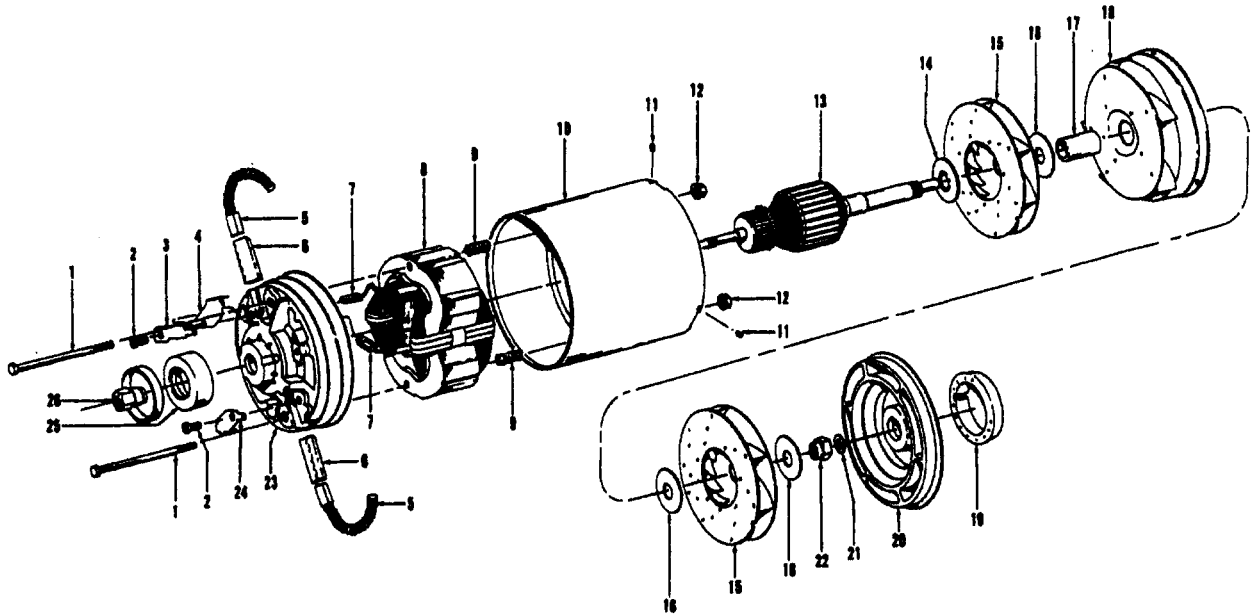

Motor

Models 1170, 1176, 1178, U6003, U6003-001
U6007, U6039, U6039-030, U6041, U6049

Ref. No.	Part No.	Description
1	160083	+ Motor Comp.
	12022	Field Lamination Bolt (2)
2	21447028	*+ Screw (2)
3		Not Applicable
4	12033	+ Motor Brush Retainer
5	12031	Motor Brush Assem. (2)
6	12029	Motor Brush Holder (2)
7	161737	+ Insulating Pod (2)
8	167677	+ Field Assem.
9	12854	Spring (2)
10	12050	Motor Casing
11	12007	* Pin (3)
12	21651037	+ Nut Special (2)
13	167672	Armature
14	12003	Fan Spacer
15	43566003	Fan (2)

Ref. No.	Part No.	Description
16	21312700	Washer (3)
17	170055	+ Fan Spacer
18	18656	Interstage Assem.
19	12089	Motor Mount - R.H.
20	12038	+ Motor End Cap & Bearing Assem.
21		Not Applicable
22	12000	Fan Nut
23	12059	Motor Brg. Hsg. & Brg. Assem.
24	12033	+ Motor Brg. Retainer
25	12090	Motor Mount - L.H.
26	12009AY	Nut

ITEMS NOT ILLUSTRATED

12154 + Motor Gasket