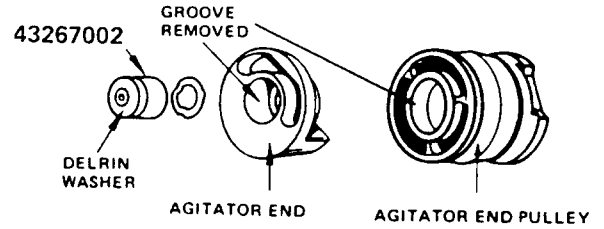

Bearing Assm. 43267002 and Related Components

CURRENT