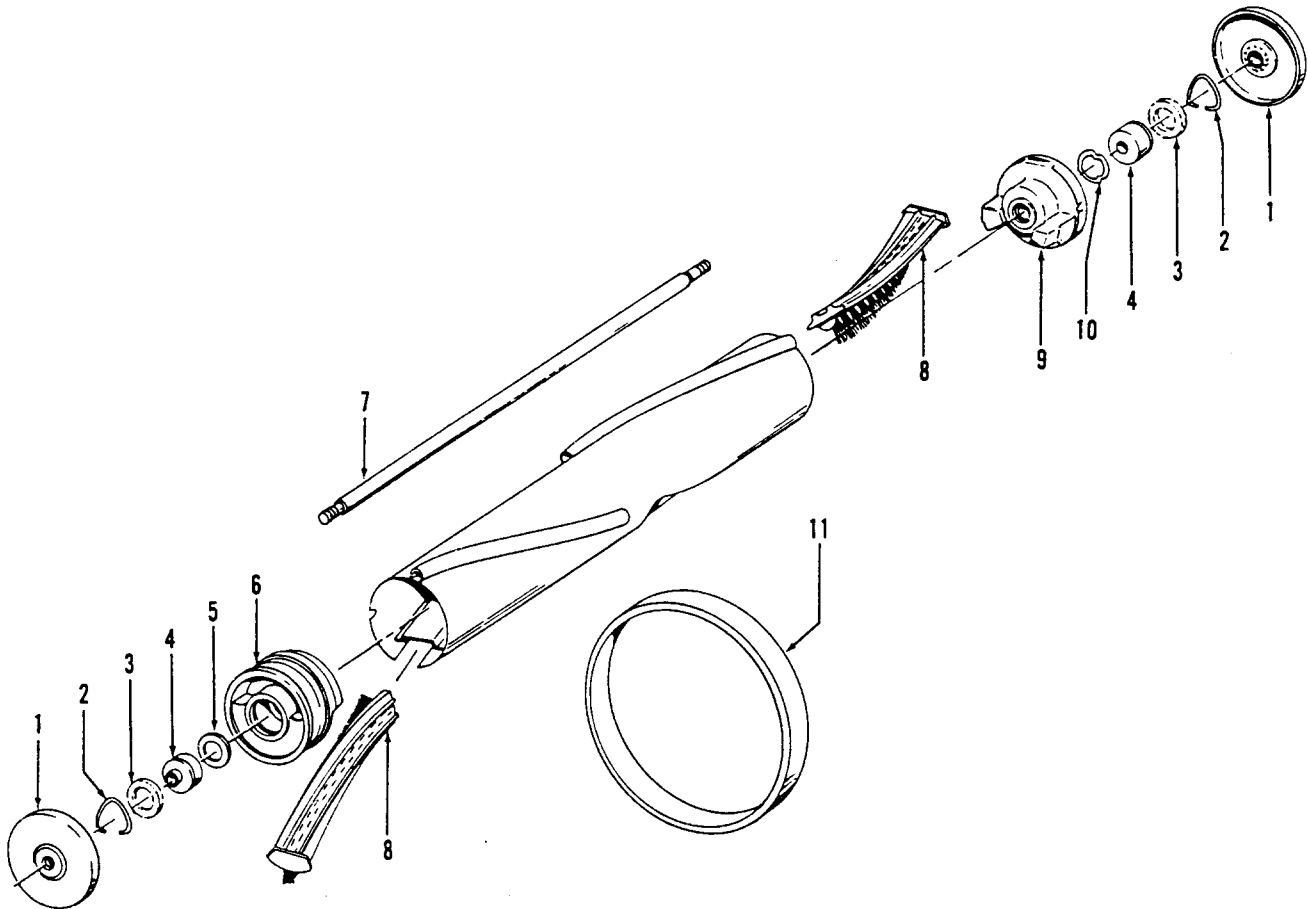

ITEMS NOT ILLUSTRATED

170975	+ Wrench - Special (This is a 1/2", 12 point, deep offset box wrench used on lt. 56, Part #1 60058, Bolt, in conjunction with the adjustment of the control cable.)
--------	---

Agitator

Models 1170, 1176, 1178, U6003, U6003-001, U6007, U6039, U6039-030, U6041, U6049

Bearing Assm. 12978 and Related Components

Bearing Assm. 43267002 and Related Components

CURRENT

Ref. No.	Part No.	Description
	160540 HE	Agitator Comp.
1	12985 AY	Thread Guard
2	12987	+* Clip (2)
3	13010	* Felt Washer (2)
4	12978	Agitator Bearing Assm. (2)
		(Use w/items 2,3)
	43267002	Agitator Bearing Assm. (2) (Current)
5	17396	* Rubber Thrust Washer

Ref. No.	Part No.	Description
6	160538	Agitator End Pulley
7	160070	Agitator Shaft
8	160646 BZ	Agitator Brush - Reverse Helix (2)
9	160542	Agitator End
10	21347003	* Thrust Washer
11	12471 AG	Belt
	160646 BZ	Agitator Brush

Ref. No.	Part No.	Description
9	21465314	* Screw (2)
10	160356	* Terminal (2)
11	12988AW	+* Retainer
12	35380	Service Plug
13	46363195	Cord - 1170, 1176, 1178, U6003, U6003-001, U6041, U6049
	46383068	Cord - U6007, U6039, U6039-030
14	31969AG	Cord Protector
15	160167JM	+ Handle Tube
16	160095AY	Tension Wire
17	160094JM	Handle Support
18	18805	* Screw - Special
19	19462	Handle Bolt Nut