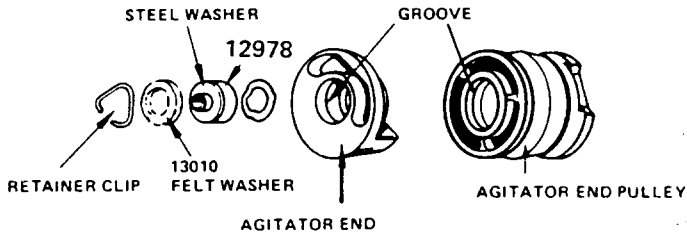

Agitator

Models 1170, 1176, 1178, U6003, U6003-001, U6007, U6039, U6039-030, U6041, U6049

Bearing Assm. 12978 and Related Components