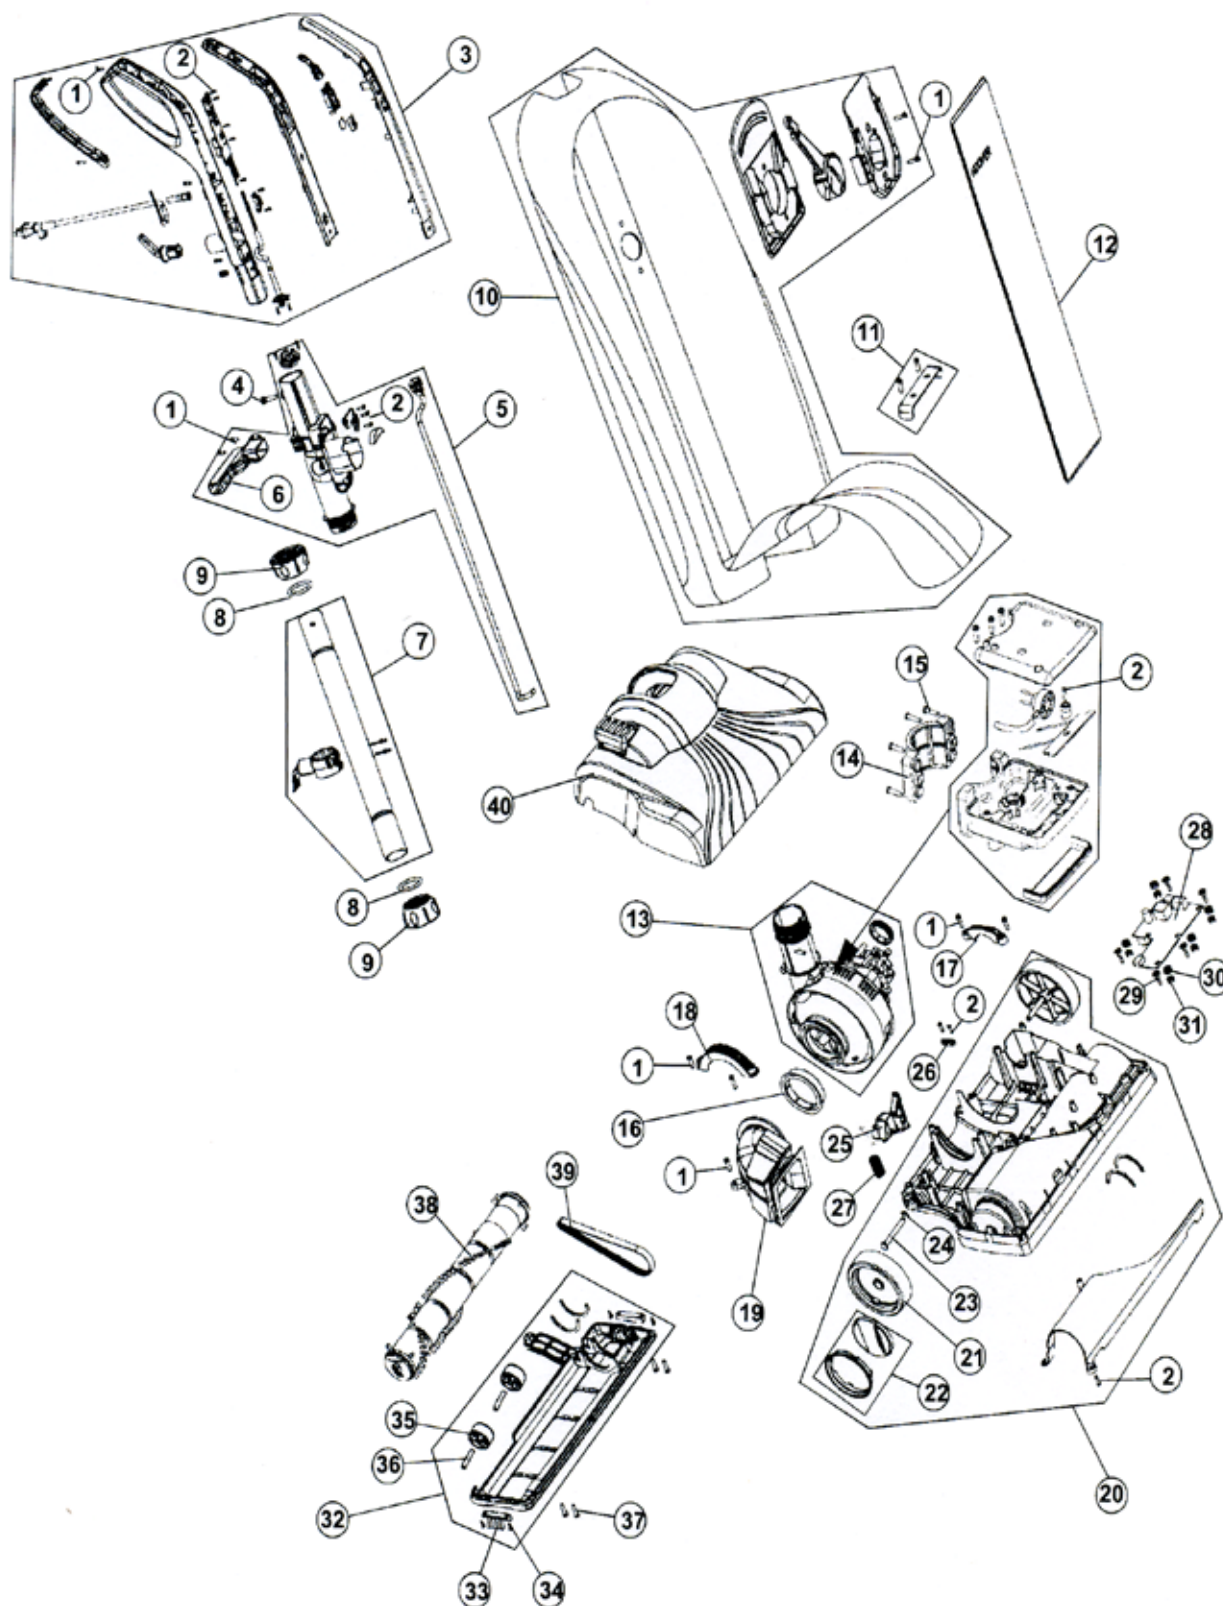

HOOVER UPRIGHTS

Model: UH30010

ASSEMBLY

PHONE: 1-800-822-7467

FAX: 847-647-0534

E-MAIL: sales@hescoinc.com

WEB: hescoinc.com

HOOVER UPRIGHTS

Model: UH30010

ASSEMBLY

Index	Part #	Description
1	H-660294006	Body Screw - 4 x 16 mm
2	H-660203062	Screw 3 x 12 mm
3	H-002069001	Handle Assembly
4	H-660165010	Handle Screw 4 x 18 mm machined
	H-660294006	Handle Screw 4 x 18 mm self-tapping
5	H-002032001	Upper Handle Tube Assembly
6	H-517961001	Carry Handle
7	H-002063001	Lower Handle Tube Assembly
8	H-562188001	Sealing O-Ring - Lower Handle Tube
9	H-517963001	Retaining Collar - Lower Handle Tube
10	H-002058001	Outer Cloth Bag Assembly
11	H-002059001	Fixing Plate and Screw Assembly - Cloth Bag Assembly
12	H-302982002	Type Q Bag HEPA - Inner Disposable Bag
	H-AH10000	Type Q Bag HEPA - Inner Disposable Bag 2pk
13	H-002070001	Motor and Headlight Assembly
14	H-517947001	Bracket - Headlight Housing
15	H-660021002	Screw 8 x 16 mm - Headlight Bracket
16	H-517944001	Motor Seal
17	H-517942001	Motor Clamp - Right
18	H-517941001	Motor Clamp - Left
19	H-002065001	Dirt Passage Duct Assembly
20	H-002061001	Nozzle Base Assembly
21	H-002071001	Rear Wheel Assembly
22	H-002064001	Hubcap Assembly
23	H-620859001	Rear Wheel Shaft
24	H-691040002	Rear Wheel E-Clip
25	H-517935001	Handle Stopper
26	H-510368001	Cord Grommet
27	H-690394001	Spring - Handle Release Pedal
28	H-280532001	Main PCB Assembly
29	H-660202016	Screw - PCB
30	H-561690001	Silicon Washer - PCB
31	H-691259001	Washer - PCB
32	H-002066001	Nozzle Guard Assembly
33	H-002067001	Edge Cleaning Bristle Assembly
34	H-001080011	Screw Package - 3 x 10 mm - Edge Cleaning Assembly
35	H-002068001	Front Wheel Assembly
36	H-620858001	Front Wheel Shaft
37	H-660212060	Screw - 4 x 16 mm - Nozzle Guard
38	H-301428009	Brush Roll Assembly
39	H-562200001	V-Belt
40	H-002060001	Nozzle Cover Assembly