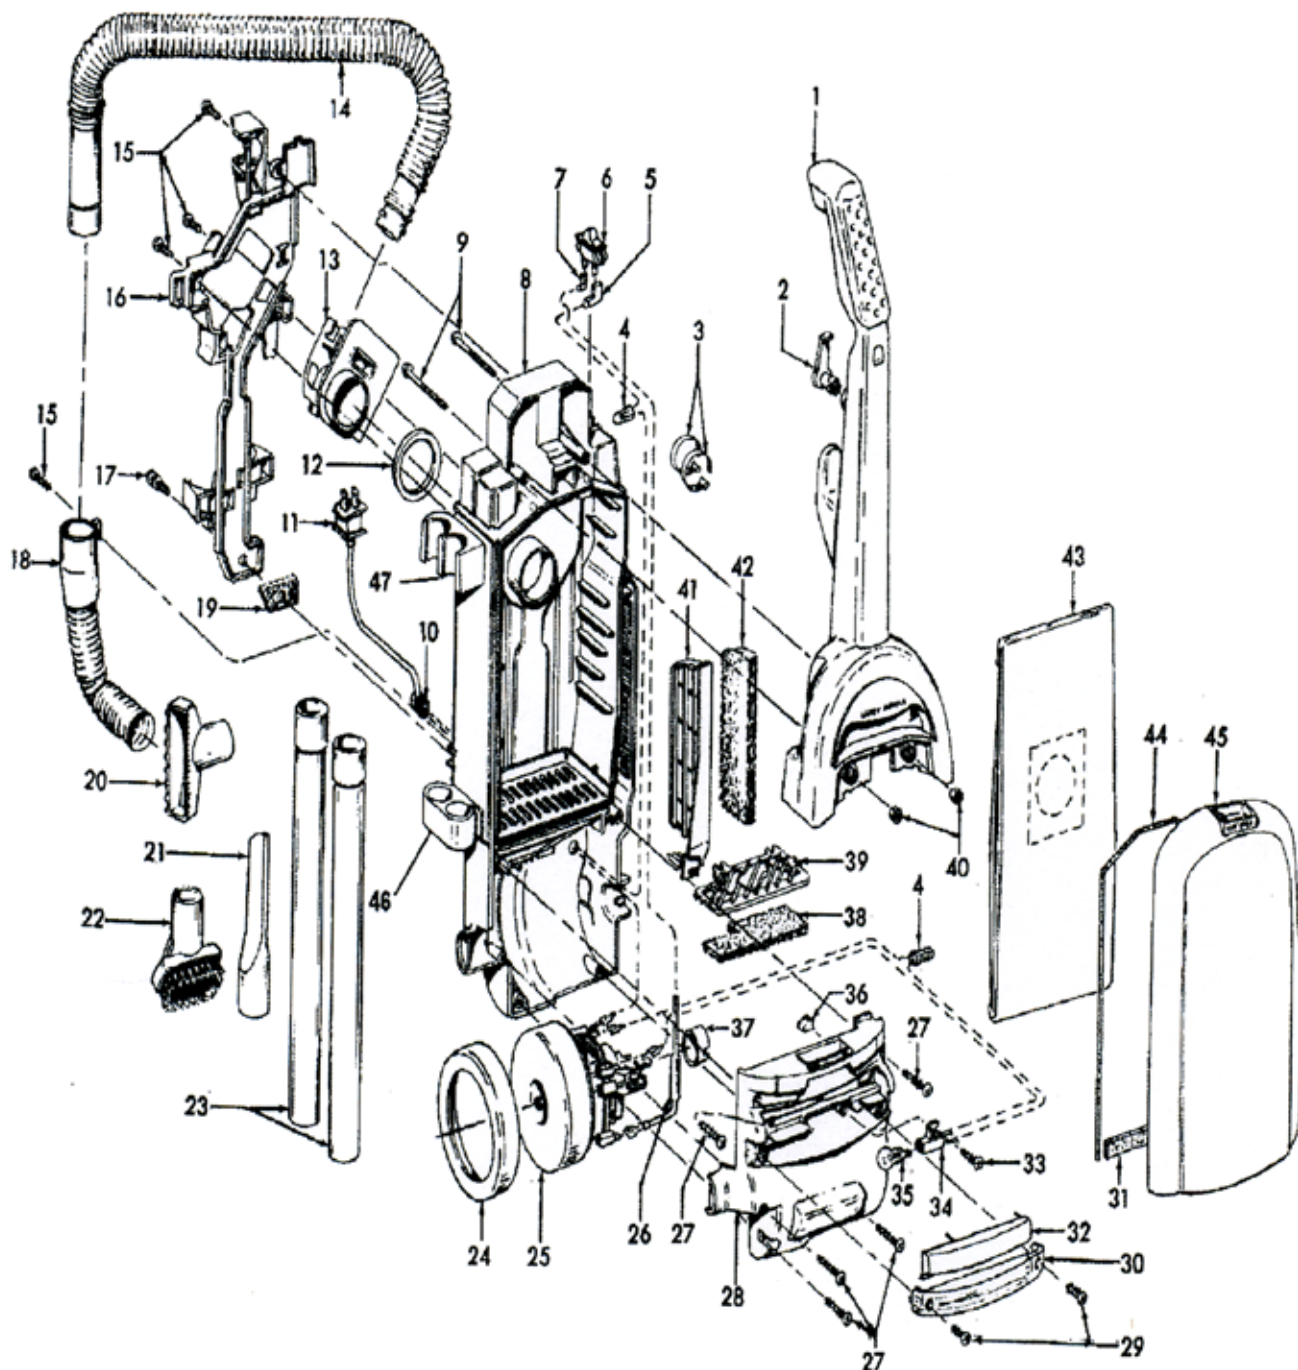

HOOVER UPRIGHTS

Model: U5140-900, UH30015, UH30030HD

Body Assembly

HOOVER UPRIGHTS

Model: U5140-900, UH30015, UH30030HD

Body Assembly

Index	Part #	Description
1	H-48663206	Handle Assembly - Black (U5140-900)
	H-39466136	Handle Assembly - Shadow Gray (UH30015,UH30030HD)
2	H-39442048	Cord Wrap - Magnesium Gray
3	H-27479307	Cable Tie
4	H-27618508	Wire Connector
5	NLA	Terminal
6	H-28161075	Switch - Two Black Leads
	NLA	Switch Kit
7	NLA	Terminal
8	H-37259026	Upper/Back Housing - Black (U5140-900)
	H-42254173	Upper/Back Housing - Non Headlight (U5140-900)
	H-37259033	Upper/Back Housing - Shadow Gray (UH30015,UH30030HD)
9	H-40201149	Handle Hardware Assembly (2 screws 3 15/16" - 3 nuts)
10	H-27482230	Strain Relief
11	H-46383348	Power Cord - 25'
12	H-31178017	Hose Connector Gasket
13	H-38641005	Dirt Duct
14	H-43434248	Hose Assembly Complete
15	H-21447242	Screw - Self Tapping
16	H-521733002	Tool/Hose Holder (U5140-900)
	H-36433263	Tool/Hose Holder - Shadow Gray (UH30015,UH30030HD)
17	H-23149002	Screw - Self Tapping
18	H-43431005	Lower Hose / Inlet Door Assembly
19	H-34311004	Wire Opening Seal
20	H-38614044	Furniture Nozzle - Graphite Gray
21	H-38617027	Crevice Tool - Deep Sand
22	H-43414197	Dusting Brush Assembly - Black
23	H-38634078	Extension Tube - Black
24	H-36322037	Motor Mount - Large
25	H-27212057	Motor Assembly Complete - Shorter Shaft - MFG Code Prior to E10/0510
	H-27212081	Motor Assembly Complete - Extended Shaft - MFG Code After to E10/0510
	H-43566016	Fan - used with Motor H-27212057
	H-41311017	Motor Brush - used with Motor H-27212057
26	H-28382086	Thermal Protector - used with Motor H-27212057
27	H-21447230	Screw - Self Tapping
28	H-37196158	Motor Cover - Dark Charcoal Gray
29	H-21447228	Screw - Self Tapping
30	H-39383107	Lens - Clear
31	H-34123050	Bag Door Gasket - Bottom
32	H-37944010	Cover - Dark Charcoal Gray (U5140-900)
	H-37944040	Cover - Shadow Gray (UH30015,UH30030HD)