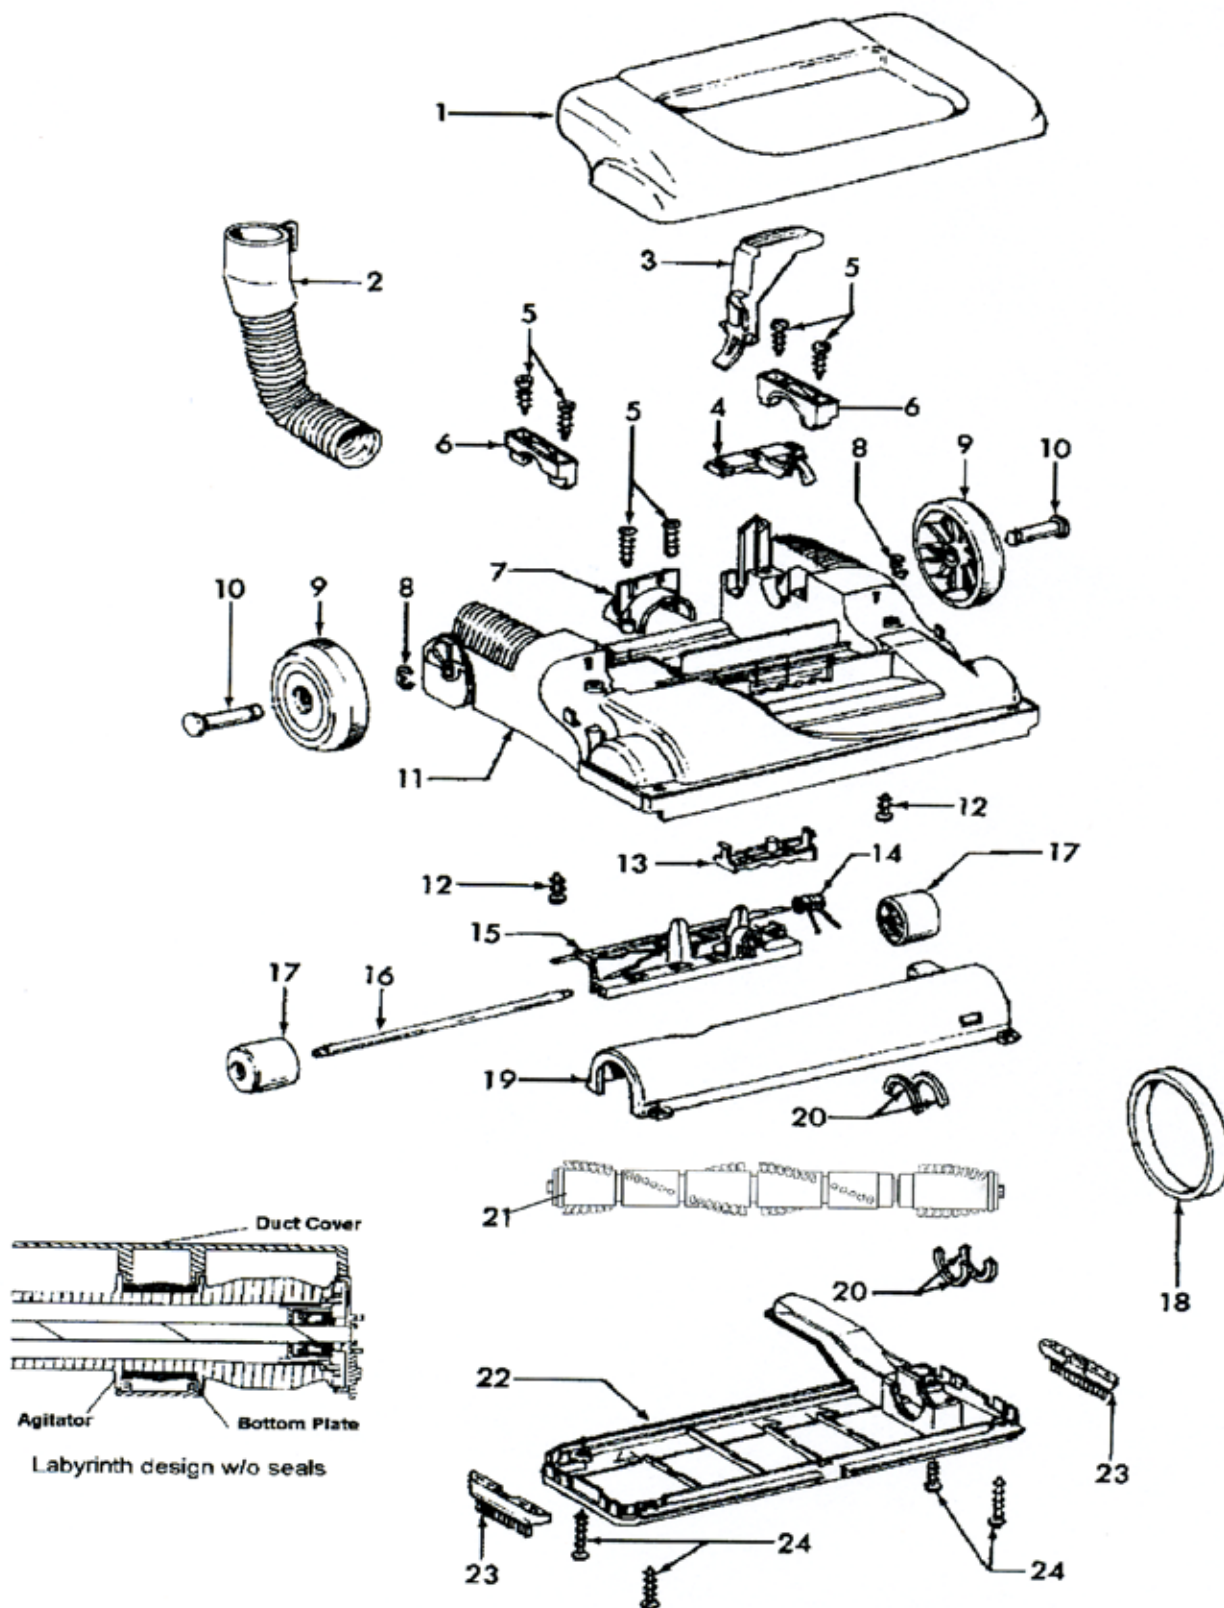

HOOVER UPRIGHTS

Model: U5140-900, UH30015, UH30030HD

Nozzle Assembly

HOOVER UPRIGHTS

Model: U5140-900, UH30015, UH30030HD

Nozzle Assembly

Index	Part #	Description
1	37253A54	Hood / Nozzle Cover - Catalina Blue (U5140-900)
	37253A94	Hood / Nozzle Cover - Artic White (UH30015)
	37253A99	Hood / Nozzle Cover - Crimson (UH30030HD)
2	43431005	Lower Hose / Inlet Door Assembly
3	38458043	Handle Release Lever - Black
4	38421087	Nozzle Adjustment Lever - Black
5	21447072	Screw
6	36131094	Trunnion Cover - Dark Charcoal Gray
7	36171044	Hose Clamp - Dark Charcoal Gray
8	160017	Lock Ring
9	38522077	Rear Wheel - Dark Charcoal Gray (U5140-900)
	38522111	Rear Wheel - Shadow Gray (UH30015,UH30030HD)
10	32434007	Rear Axle
11	3742152	Main Body Nozzle Base with Guard 15" - Dark Charcoal Gray
12	21447228	Screw - Self Tapping
13	38563007	Nozzle Adjustment Cam - Charcoal
14	38355010	Torsion Spring
15	43248064	Front Wheel Assembly Complete
	36432027	Front Wheel Support - Clear
16	32541007	Wheel Shaft - Zinc Plate
17	38521009	Front Wheel - Black
18	38528033	Belt
19	40309026	Bottom Plate and Duct Assembly 15"
20	38781053	Agitator Pully Seal
21	48414132	Agitator / Brush Roll - 15" Wooden
22	NLA	Bottom Plate and Duct Assembly
23	36235089	Furniture Guard Filler
24	21447121	Screw