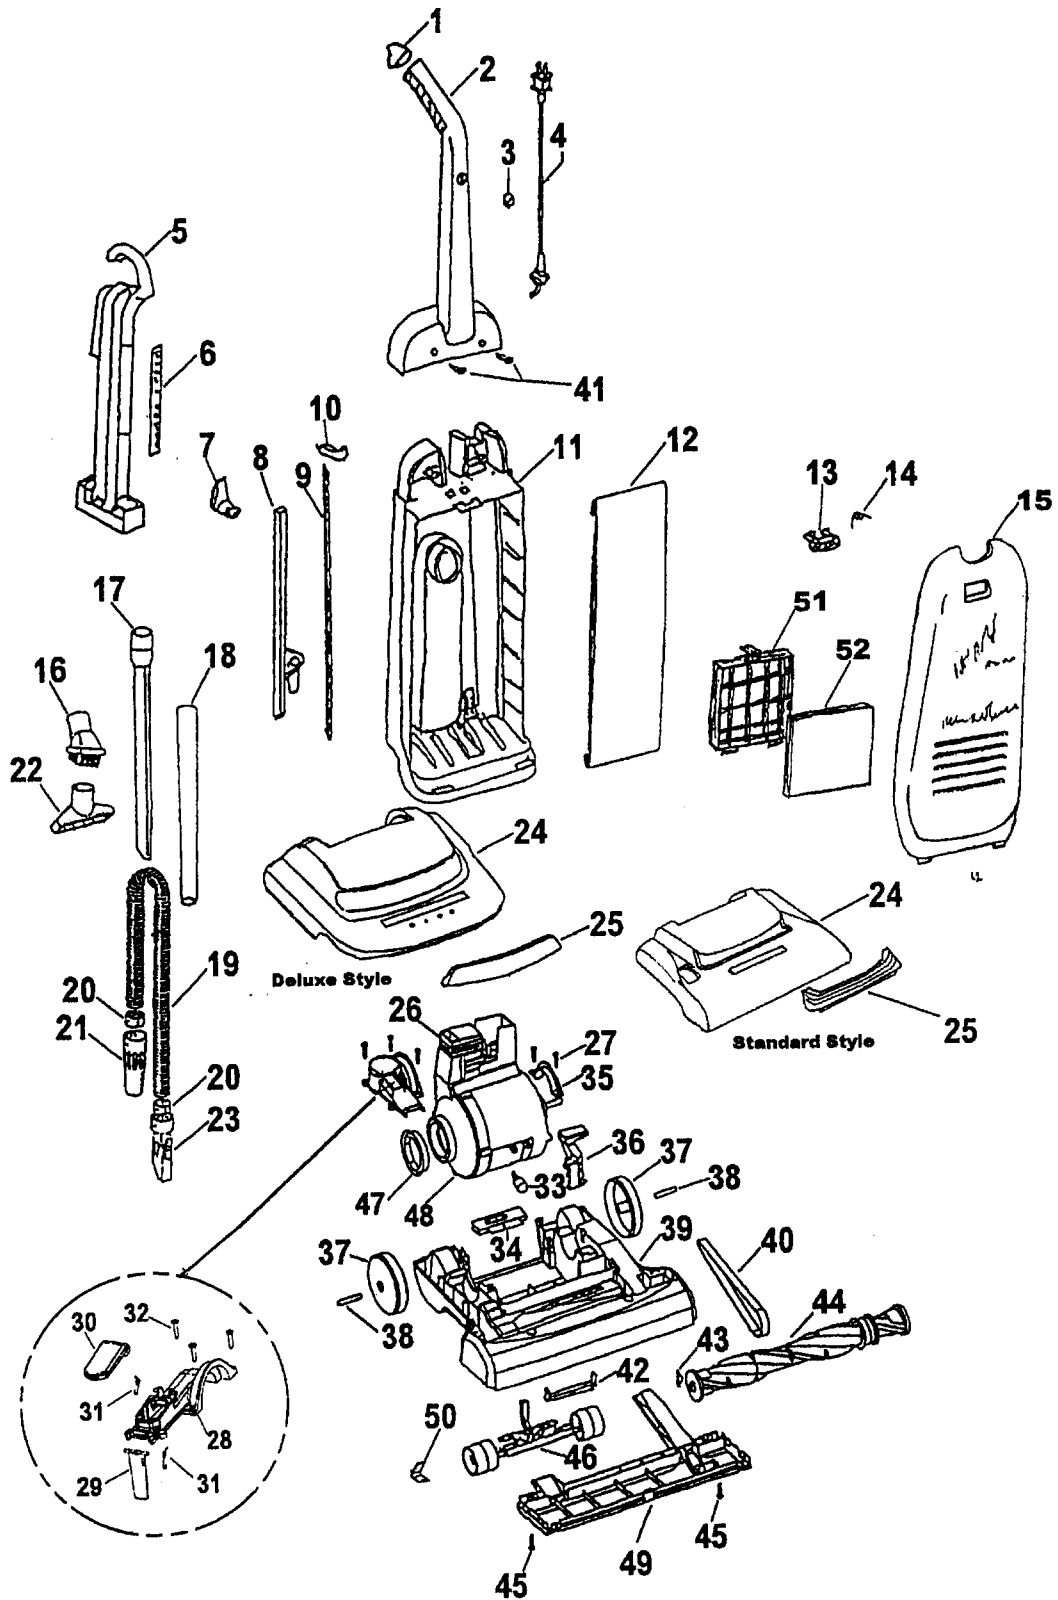

Caddy Vac

Models U5110-900, *U5110-970, U5111-900, U5112-900, U5114-900, U5115-900
U5117-900, U5130-900, U5131-900, **U5131-920, U5132-900, U5133-900
U5133-940, U5134-900, ***U5134-920, U5135-900

Caddy Vac

**Models U5110-900, *U5110-970, U5111-900, U5112-900, U5114-900, U5115-900
U5117-900, U5130-900, U5131-900, **U5131-920, U5132-900, U5133-900
U5133-940, U5134-900, ***U5134-920, U5135-900**