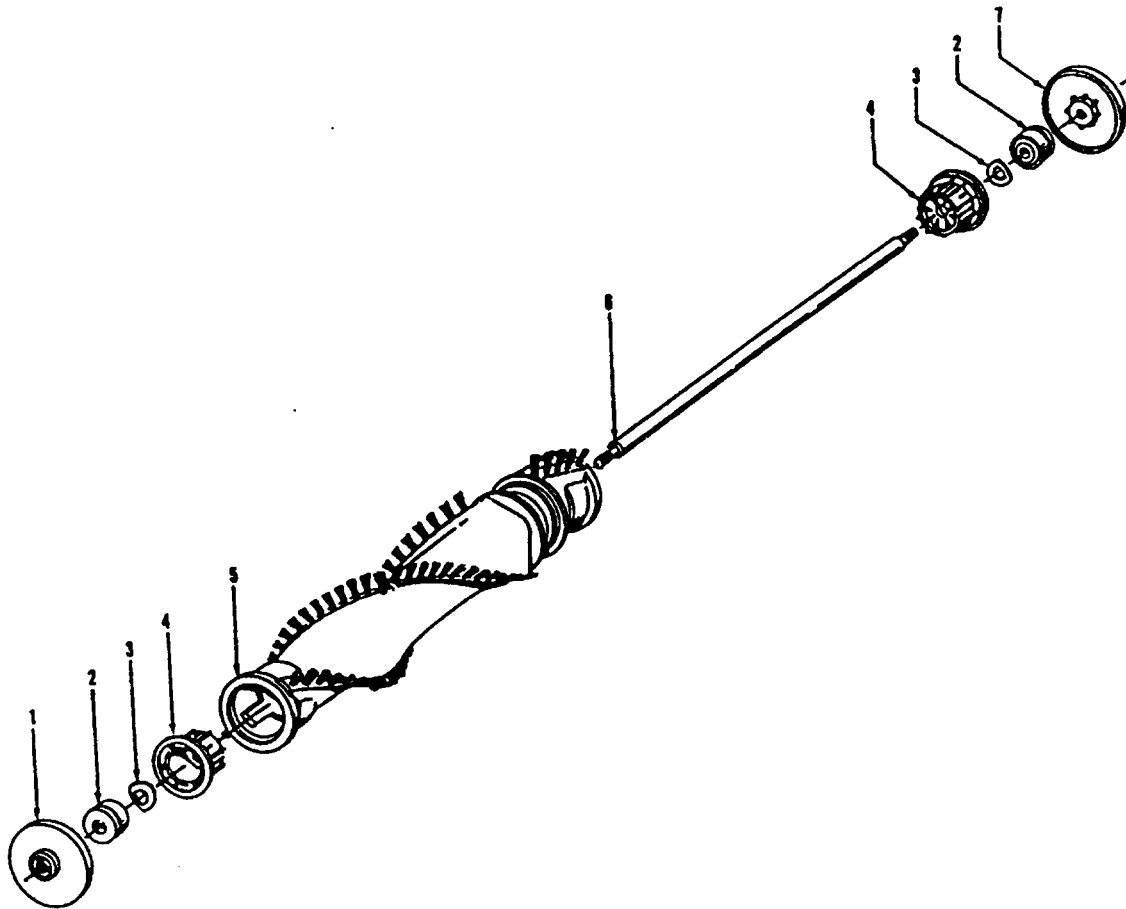

Caddy Vac

Models U5110-900, *U5110-970, U5111-900, U5112-900, U5114-900, U5115-900
U5117-900, U5130-900, U5131-900, **U5131-920, U5132-900, U5133-900
U5133-940, U5134-900, ***U5134-920, U5135-900

Caddy Vac

Agitator - 48414081
 Agitator - 48414075

Elite/ Elite II/ Dimension/ Legacy/ TurboPOWER/ Caddy Vac - Four Brush
 Caddy Vac - Four Brush

Ref. No.	Part No.	Description
	48414081	Agitator Assem. Complete (Natural Bristles)
	48414075	Agitator Assem. Complete (Blue Bristles)
1	36423016	Thread Guard - RH
2	43267002	Agitator Bearing Assem. (2)
3	21347003	Conical Washer (2)
4	36422022	Agitator End (2)
5	N/A	Agitator Body
6	32724013	+ Agitator Shaft
7	36423017	Thread Guard - LH - AG

ITEMS NOT ILLUSTRATED

- 38781013 + Duct Seal (8 1/2" Long adhesive backed foam seal used on early models in place of item 18)
- 54821001 Tape (Roll)

Motor - 43576200 - 12 Amp
43576199 - 12 Amp
43576204 - 8 Amp
43576205 - 12 Amp