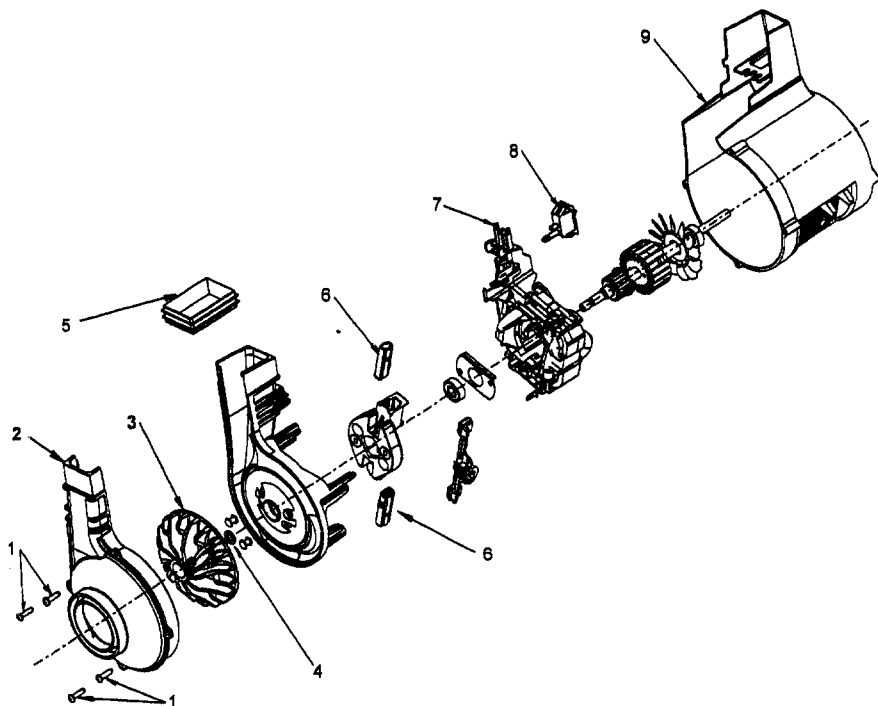

Motor - 43576200 - 12 Amp
43576199 - 12 Amp
43576204 - 8 Amp
43576205 - 12 Amp

Breathe Easy - WidePath Models
Elite / Legacy Style Models
Breathe Easy with headlight Models
Non- Headlight Elite / Legacy Models

Ref. No.	Part No.	Description
	43576200	Motor Assembly Complete
	43576199	Motor Assembly Complete
	43576204	Motor Assembly Complete
	43576205	Motor Assembly Complete
1	214793DA	Screw-Self Tapping (4)
2	38736033	Fan Chamber
3	43565006	Fan/Nut Assembly
4	21312793	* Washer
5	38783020	Duct Seal
6	41311022	Motor Brush Assem. (2)
7	36914006	Switch Bus Bar
8	28161068	Switch Assembly
9	37194046	Motor End Cap Assembly -ABE