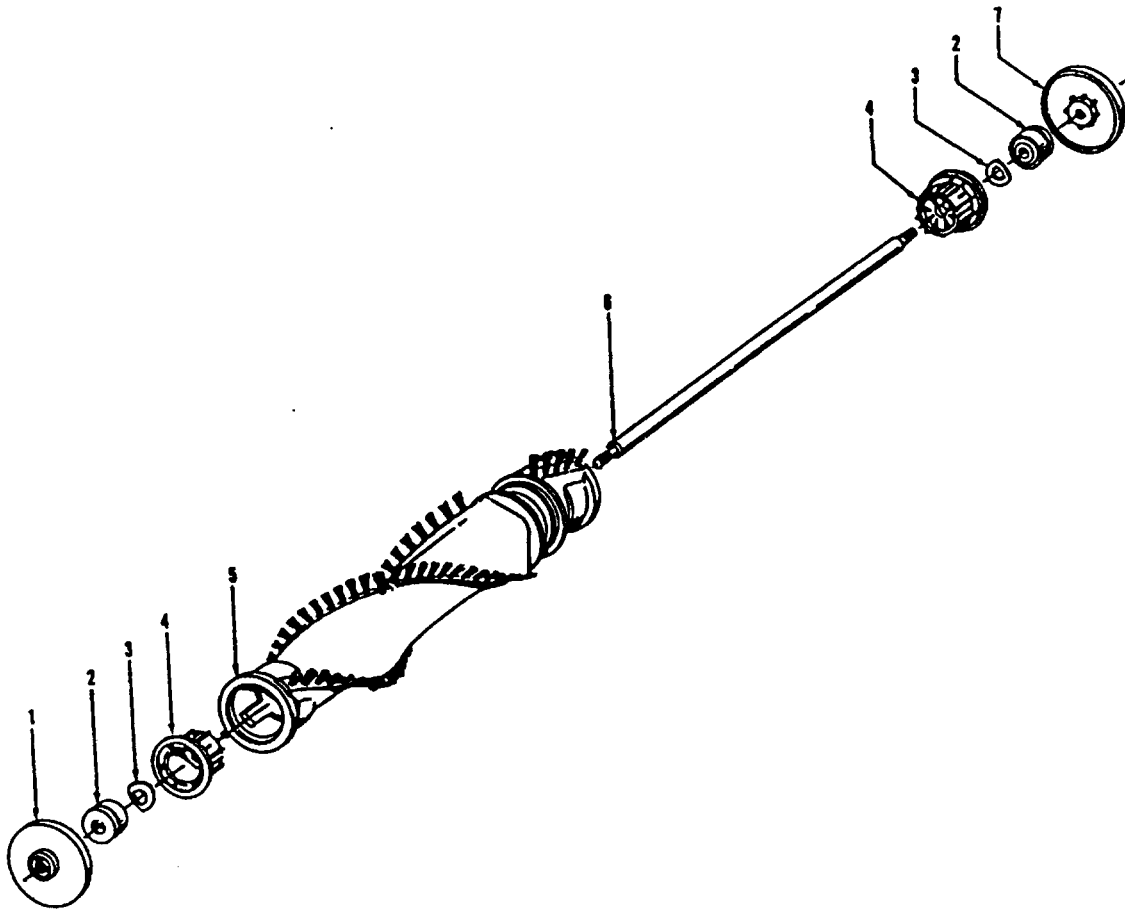

Agitator - 48414081
Agitator - 48414075

Elite/ Elite II/ Dimension/ Legacy/ TurboPOWER/ Caddy Vac - Four Brush
Caddy Vac - Four Brush

Ref. No.	Part No.	Description
	48414081	Agitator Assem. Complete (Natural Bristles)
	48414075	Agitator Assem. Complete (Blue Bristles)
1	36423016	Thread Guard - RH
2	43267002	Agitator Bearing Assem. (2)
3	21347003	Conical Washer (2)
4	36422022	Agitator End (2)
5	N/A	Agitator Body
6	32724013	+ Agitator Shaft
7	36423017	Thread Guard - LH - AG