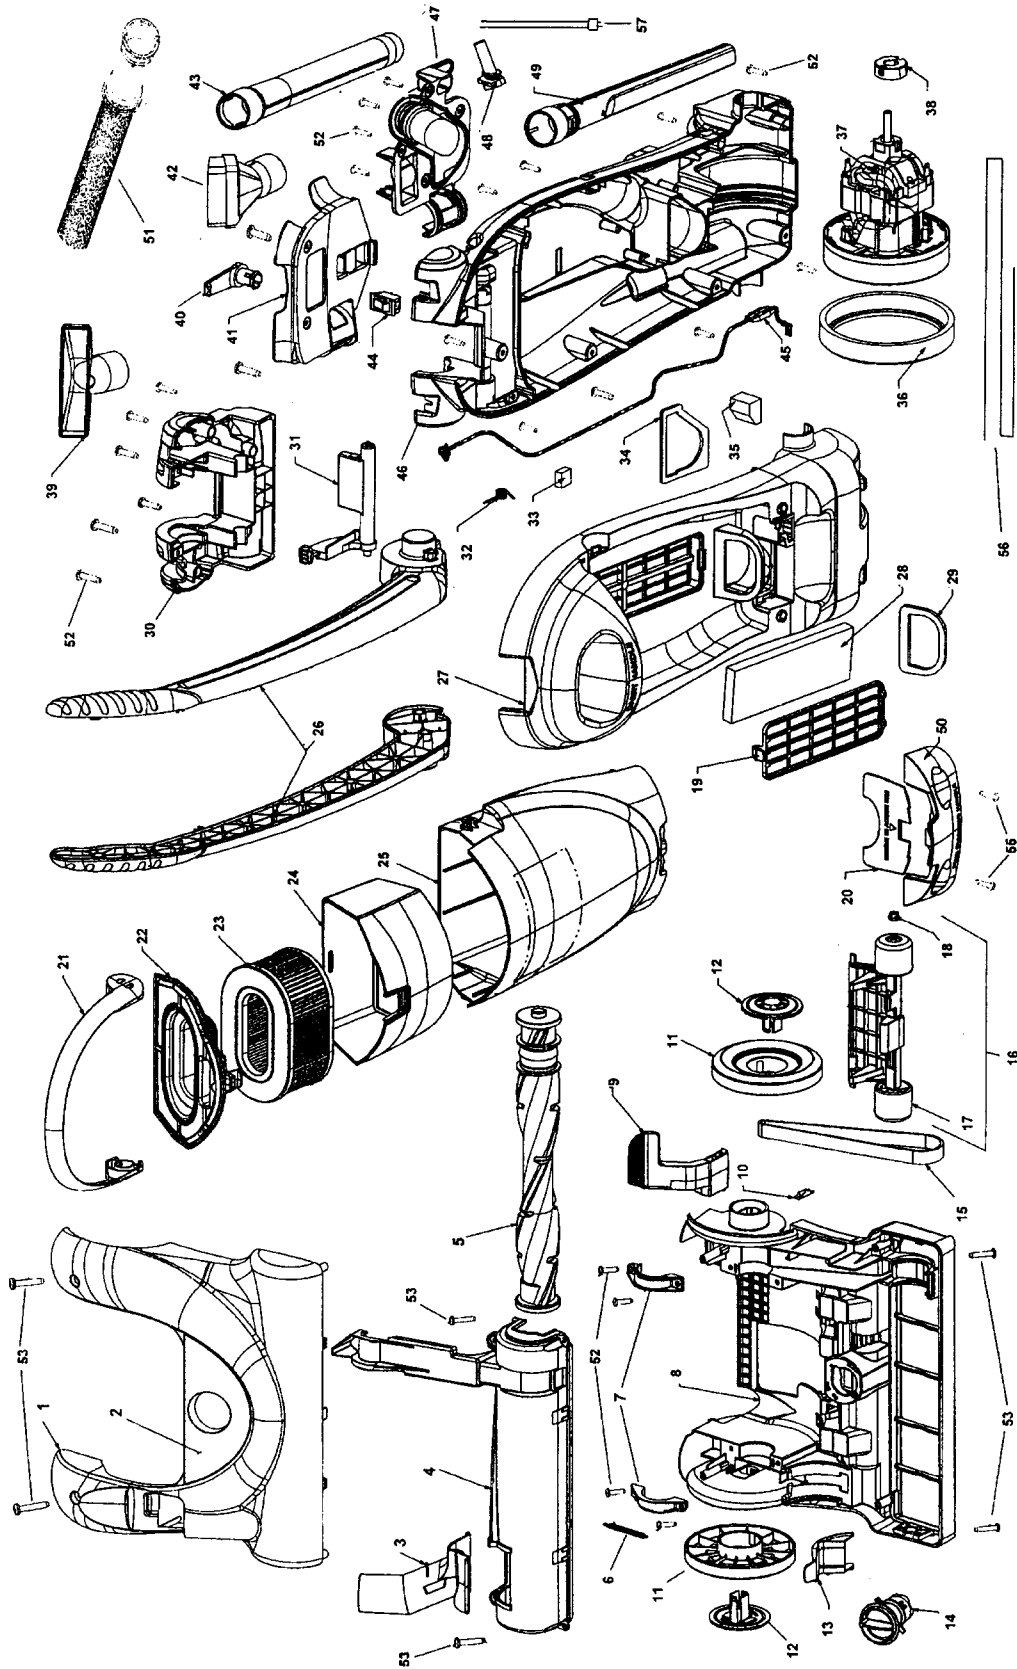

Bagless Upright

Model U5161-900

Bagless Upright

Model U5161-900

Ref. No.	Part No.	Description		
1.	37253A11	Hood – AFT –U5161-900		
2.	51351010	Nameplate		
3.	38646085	Lower Duct		
4.	37243040	Agitator Housing		
5.	48414127	Agitator Assembly Complete		
6.	38335026	Debris Spring		
7.	36131118	Trunnion Cover		
8.	37242137	Main Body		
9.	38458069	Handle Release Lever	43434042	Hose Assembly – Extra Reach
10.	013261AY	Rib Shoe		
11.	38522086	Rear Wheel		
12.	37912016	Wheel Hub		
13.	37257300	Debris Door		
14.	38562020	Nozzle Height Cam		
15.	38528040	Belt		
16.	43248062	Front Wheel Assembly (Includes items 17 and 18)		
17.	38521004	Wheel		
18.	36131056	Wheel Retainer		
19.	33426061	Final Filter Retainer		
20.	37248005	Access Door		
21.	39457045	Dirt Cup Carry Handle		
22.	37249037	Dirt Cup Lid		
23.	40130050	Cartridge Filter Pack		
24.	36426062	Filter Support		
25.	38775098	Dirt Cup – ACW		
26.	39453001	Upper Handle Assembly		
27.	37254222	Front Housing – AFT – U5161-900		
28.	38766008	Final Filter		
29.	38785019	Inlet seal		
30.	37258161	Handle Retainer Cover		
31.	36151033	Pivot Latch Lever		
32.	38355016	Pivot Latch Spring		
33.	34131010	Plug		
34.	38783032	Duct Seal		
35.	34131019	Wire Opening Plug		
36.	36322035	Motor Mount - Large		
37.	43576188	Motor Assembly		
38.	36322030	Motor Mount - Small		
39.	3861401E	Furniture Nozzle		
40.	3944201P	Cord Wrap		
41.	36433182	Tool Holder Upper		
42.	43414174	Dusting Brush Assembly		
43.	38634091	Extension Tube		
44.	28161067	Switch		
45.	28382094	Thermal Protector		
46.	37255035	Rear Housing		
47.	36433181	Tool Holder Lower		
48.	36216028	Cord Protector		
49.	38617029	Crevice Tool – Long		
50.	39383118	Dirt Finder Lens		
51.	43431224	Hose Assembly		
52.	21447242	Screw		
53.	21447072*	Screw		
54.	21447269	Screw		
55.	017001FW	*Screw		
56.	38781076	Rope Seal Gasket		
57.	46383348	Attachment Cord Assembly - 24 ft		