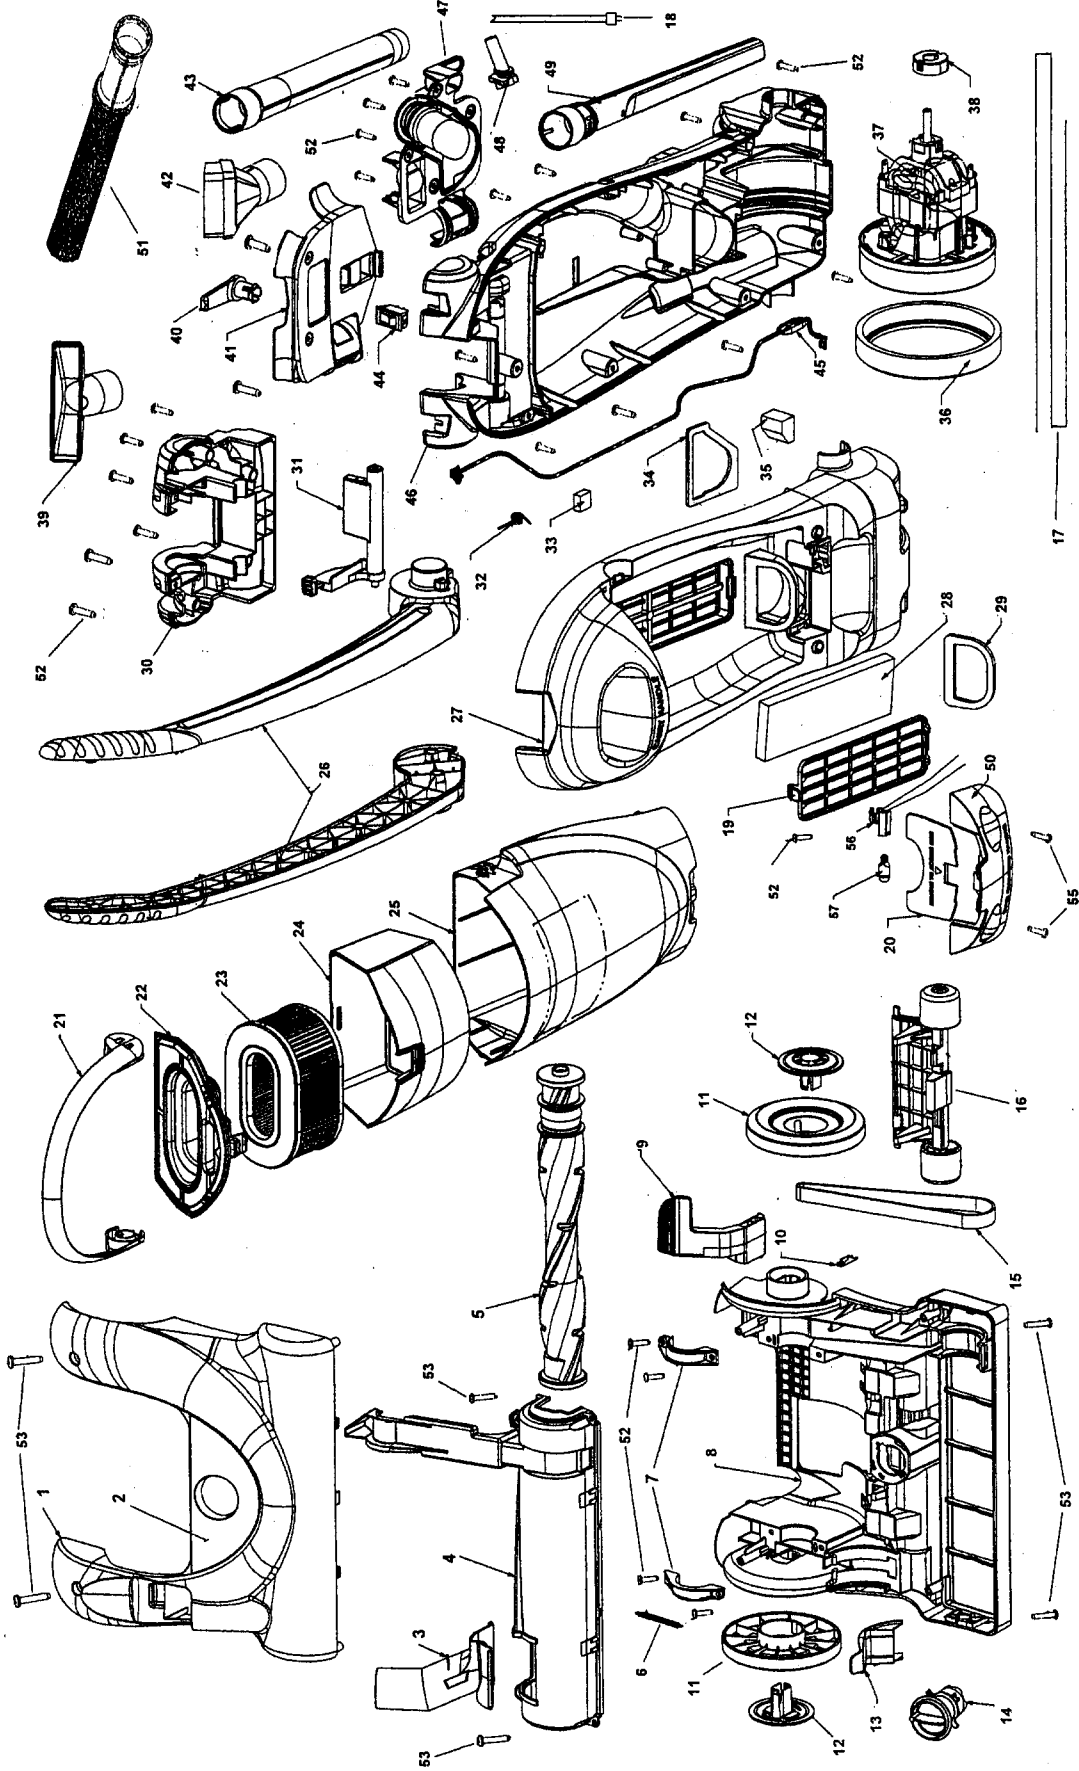

Bagless Upright

U5162-900, U5163-900, U5163-940, U5164-900,
U5167-900

Bagless Upright

U5162-900, U5163-900, U5163-940, U5164-900, U5167-900

Ref. No.	Part No.	Description
1.	37253A13 37253A10	Hood – ACU –U5162-900 Hood – AFS – U5163-900, U5163-940
	37253A12	Hood – AG –U5167-900
	37253A36	Hood – AGA – U5164-900
2.	51351010	Nameplate
3.	38646085	Lower Duct
4.	37243040	Agitator Housing
5.	48414127	Agitator Assembly Complete
6.	38335026	Debris Spring
7.	36131118	Trunnion Cover
8.	37242137	Main Body
9.	38458069	Handle Release Lever
10.	013261AY	Rib Shoe
11.	38522086	Rear Wheel
12.	37912016	Wheel Hub
13.	37257300	Debris Door
14.	38562020	Nozzle Height Cam
15.	38528040	Belt
16.	43248062	Front Wheel Assembly
17.	38781076	Rope Seal Gasket
18.	46383348	Attachment Cord Assembly - 24 ft
19.	36426061	Final Filter Retainer
20.	37248005	Access Door
21.	39457045	Dirt Cup Carry Handle
22.	37249037	Dirt Cup Lid
23.	40130050	Cartridge Filter Pack
24.	36426065	Filter Support
25.	38775098	Dirt Cup – ACW
26.	39453001	Upper Handle Assembly
27.	37254220	Front Housing – ACU – U5162-900
	37254223	Front Housing – AFS – U5163-900, U5163-940
	37254221	Front Housing – AG – U5167-900
	37254234	Front Housing – AGA U5164-900
28.	38766008	Final Filter
29.	38785019	Inlet seal
30.	37258161	Handle Retainer Cover
31.	36151033	Pivot Latch Lever
32.	38355016	Pivot Latch Spring
33.	34131010	Plug
34.	38783032	Duct Seal
35.	34131019	Wire Opening Plug
36.	36322037	Motor Mount – Large
37.	43576188	Motor Assembly
38.	36322030	Motor Mount - Small
39.	3861401E	Furniture Nozzle
40.	3944201P	Cord Wrap
41.	36433182	Tool Holder Upper
42.	43414174	Dusting Brush Assembly
43.	38634091	Extension Tube
44.	28161067	Switch
45.	28382094	Thermal Protector
46.	37255035	Rear Housing
47.	36433181	Tool Holder Lower
48.	36215028	Cord Protector
49.	38617029	Crevice Tool – Long
50.	39383118	Dirt Finder Lens
51.	43431224	Hose Assembly
52.	21447242	Screw
53.	21447072	* Screw