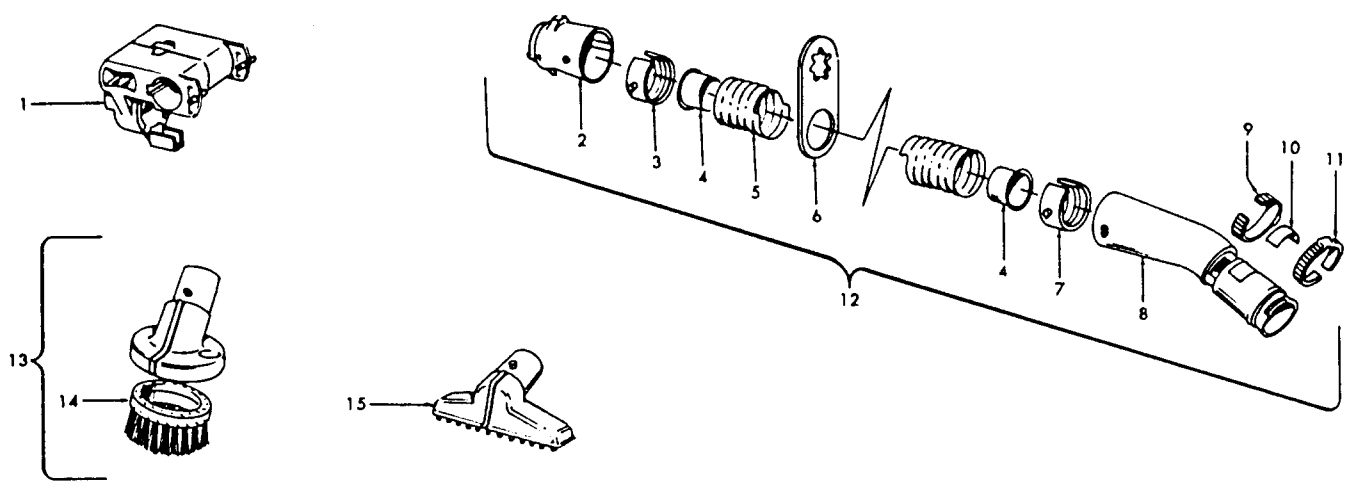

Cleaning Tools

Dial-A-Matic/Power Drive

Ref. No.	Part No.	Description
1	36433042	Tool Storage Rack - JM
2	12593JM	Hose Connector
3	12615BZ	Hose Connector Collar
4	32156010	Hose Sleeve
5	43434172	Hose Comp. (w/o Suction Regulator)
6	34334010	+ Hose Storage Loop
7	36116006	Hose Connector Collar - JM
8	43466044	Hose Grip - AAP
9	38711006	Suction Control Ring
10	51869006	Hose Connector Label
11	36153009	Latch Ring
12	43434149	+ Hose Comp. - JM - U5909
	43434172	Hose Comp. (w/o Suction Regulator)
13	161851JM	+ Dusting Brush Comp.
	43414064	Dusting Brush (One Piece)
14	13263BZ	+ Brush (Use w/l 61 851 JM)
15	43414057	Furniture Nozzle Assem.
16	13154JM	+ Floor Brush Swivel & Collar (Use w/13077JM)
	38644040	Swivel Connector (Use w/43414073)
17	13276	Floor Brush Swivel Bushing (Use w/13154JM)
	33712007	Split Ring (Use w/38644040)
18	13077JM	+ Floor Brush Comp.
	43414073	Floor Brush Comp.
19	13155JM	+ Floor Brush Nozzle & Brush
20	38617017	Crevice Tool
21	43453027	Extension Tube

Ref. No.	Part No.	Description
22	43466040	Extension Tube - Curved
23	12845JM	Gasket
24	12846AG	Tube Latch
25	12772	+* Rivet
26	12783	+* Rivet
27	12763AW	* Rivet
28	12824	+ Reinforcement Plate
29	12600	* Rivet
30	21312704	* Washer
31	36152018	Tube Latch - Outer
32	12597	Extension Tube Assem. - Outer
33	12589	Extension Tube Guide
34	12844JM	+ Gasket - Inner
35	12598	+ Extension Tube Assem. - Inner
36	43458001	Extension Tube Assem. Comp.
37	12704BZ	Hose Grip Collar
38	43468018	+ Hose Tube Curved
39	43434172	Hose Comp. (1121/1131)

ITEMS NOT ILLUSTRATED

58544004	+ Cleaning Tool Bag
169460JM	+ Ultraflex Hose - 50' length
43431011	+ Tufflex Hose - 50' length
43414016	Furniture Brush - AG