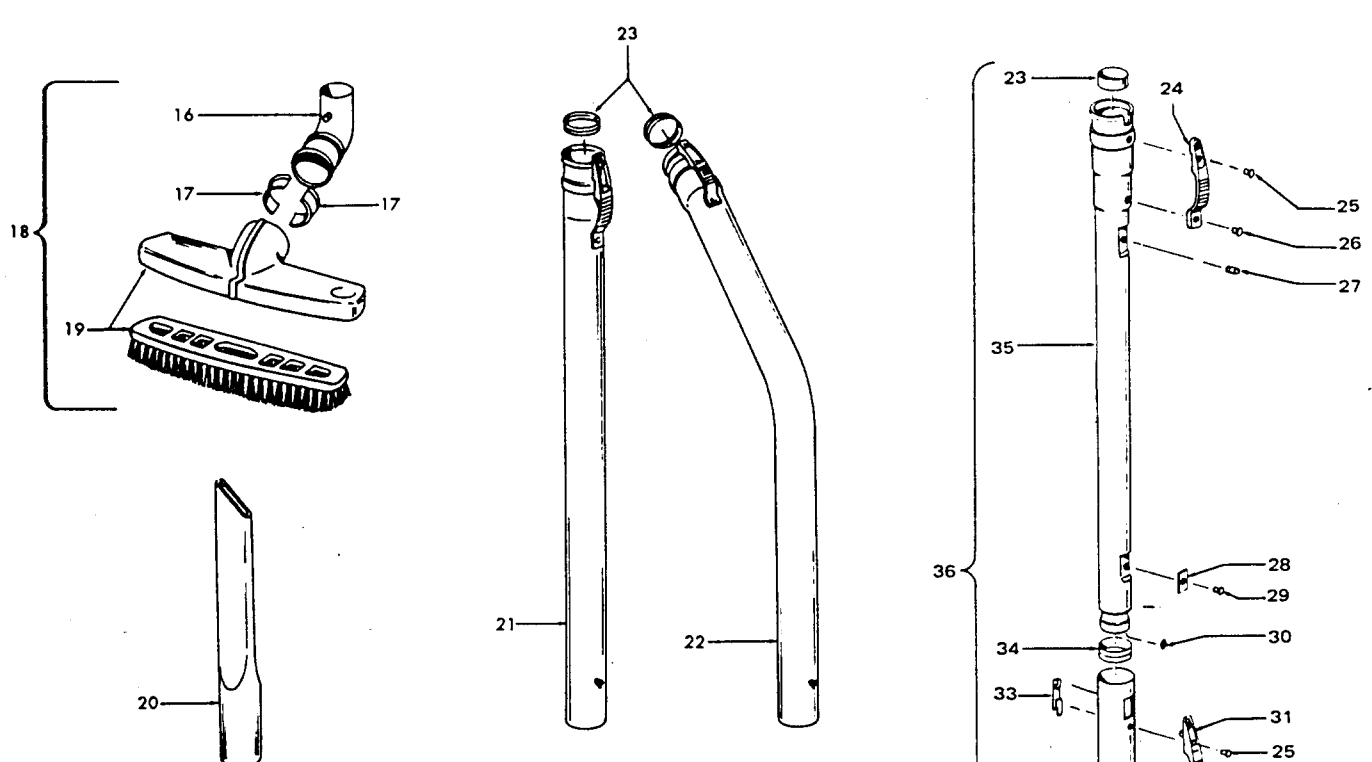

Cleaning Tools

Dial-A-Matic/Power Drive

Ref. No.	Part No.	Description
1	36433042	Tool Storage Rack - JM
2	12593JM	Hose Connector
3	12615BZ	Hose Connector Collar
4	32156010	Hose Sleeve
5	43434172	Hose Comp. (w/o Suction Regulator)
6	34334010	+ Hose Storage Loop
7	36116006	Hose Connector Collar - JM
8	43466044	Hose Grip - AAP
9	38711006	Suction Control Ring
10	51869006	Hose Connector Label
11	36153009	Latch Ring
12	43434149	+ Hose Comp. - JM - U5909
	43434172	Hose Comp. (w/o Suction Regulator)
13	161851JM	+ Dusting Brush Comp.
	43414064	Dusting Brush (One Piece)
14	13263BZ	+ Brush (Use w/l 61 851 JM)
15	43414057	Furniture Nozzle Assem.
16	13154JM	+ Floor Brush Swivel & Collar (Use w/13077JM)
	38644040	Swivel Connector (Use w/43414073)
17	13276	Floor Brush Swivel Bushing (Use w/13154JM)
	33712007	Split Ring (Use w/38644040)
18	13077JM	+ Floor Brush Comp.
	43414073	Floor Brush Comp.
19	13155JM	+ Floor Brush Nozzle & Brush
20	38617017	Crevice Tool
21	43453027	Extension Tube

Ref. No.	Part No.	Description
22	43466040	Extension Tube - Curved
23	12845JM	Gasket
24	12846AG	Tube Latch
25	12772	+* Rivet
26	12783	+* Rivet
27	12763AW	* Rivet
28	12824	+ Reinforcement Plate
29	12600	* Rivet
30	21312704	* Washer
31	36152018	Tube Latch - Outer
32	12597	Extension Tube Assem. - Outer
33	12589	Extension Tube Guide
34	12844JM	+ Gasket - Inner
35	12598	+ Extension Tube Assem. - Inner
36	43458001	Extension Tube Assem. Comp.
37	12704BZ	Hose Grip Collar
38	43468018	+ Hose Tube Curved
39	43434172	Hose Comp. (1121/1131)

ITEMS NOT ILLUSTRATED

58544004	+ Cleaning Tool Bag
169460JM	+ Ultraflex Hose - 50' length
43431011	+ Tufflex Hose - 50' length
43414016	Furniture Brush - AG