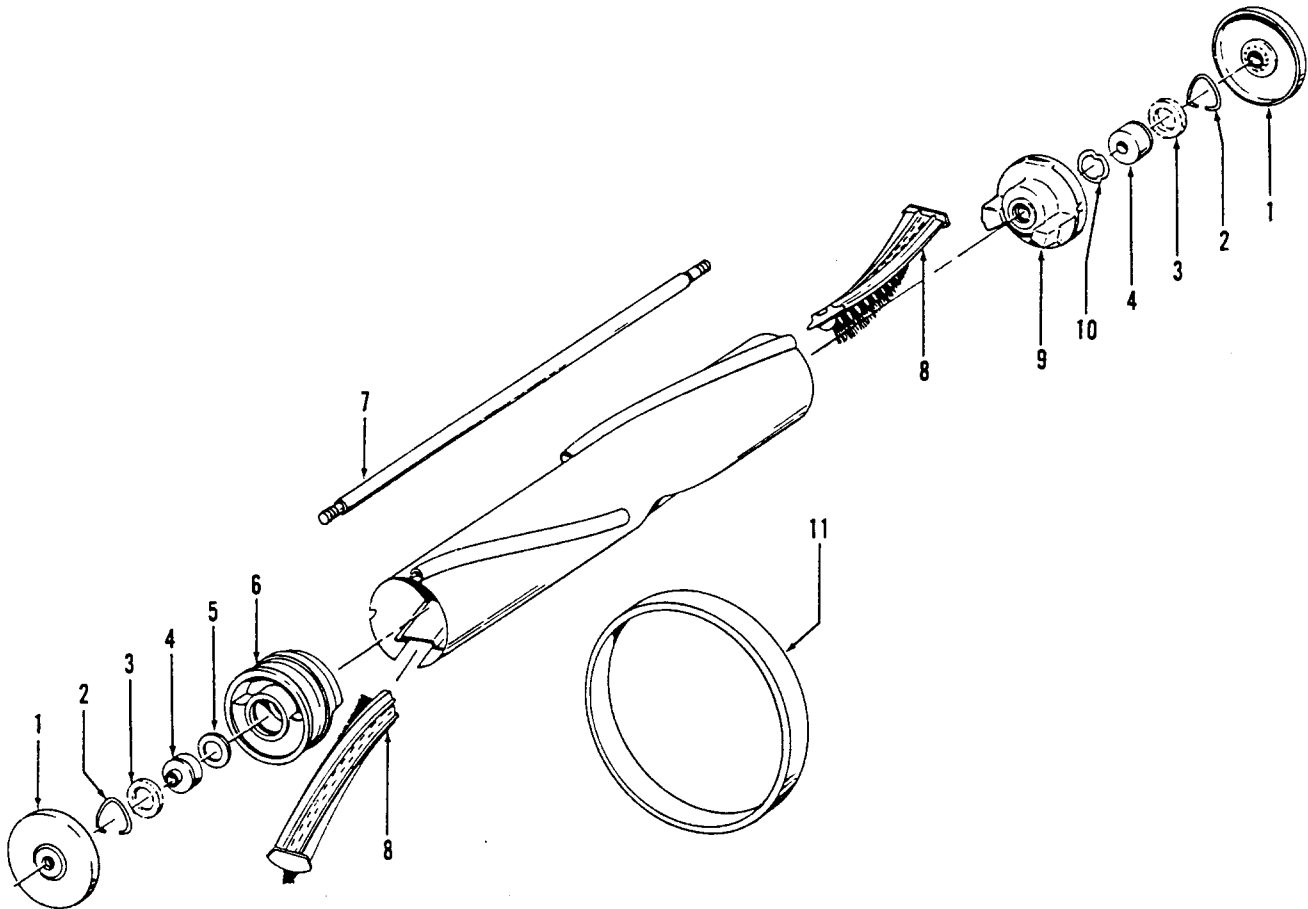

ITEMS NOT ILLUSTRATED

170975	+ Wrench - Special (This is a 1/2", 12 point, deep offset box wrench used on It. 56, Part #1 60058, Bolt, in conjunction with the adjustment of the control cable.)
--------	---

Agitator

Models 1170, 1176, 1178, U6003, U6003-001, U6007, U6039, U6039-030, U6041, U6049

Bearing Assm. 12978 and Related Components

Bearing Assm. 43267002 and Related Components

CURRENT

Ref. No.	Part No.	Description
	160540 HE	Agitator Comp.
1	12985 AY	Thread Guard
2	12987	+* Clip (2)
3	13010	* Felt Washer (2)
4	12978	Agitator Bearing Assm. (2)
		(Use w/items 2,3)
	43267002	Agitator Bearing Assm. (2) (Current)
5	17396	* Rubber Thrust Washer

Ref. No.	Part No.	Description
6	160538	Agitator End Pulley
7	160070	Agitator Shaft
8	160646 BZ	Agitator Brush - Reverse Helix (2)
9	160542	Agitator End
10	21347003	* Thrust Washer
11	12471 AG	Belt
	160646 BZ	Agitator Brush

Ref. No.	Part No.	Description
9	21465314	* Screw (2)
10	160356	* Terminal (2)
11	12988AW	+* Retainer
12	35380	Service Plug
13	46363195	Cord - 1170, 1176, 1178, U6003, U6003-001, U6041, U6049
	46383068	Cord - U6007, U6039, U6039-030
14	31969AG	Cord Protector
15	160167JM	+ Handle Tube
16	160095AY	Tension Wire
17	160094JM	Handle Support
18	18805	* Screw - Special
19	19462	Handle Bolt Nut