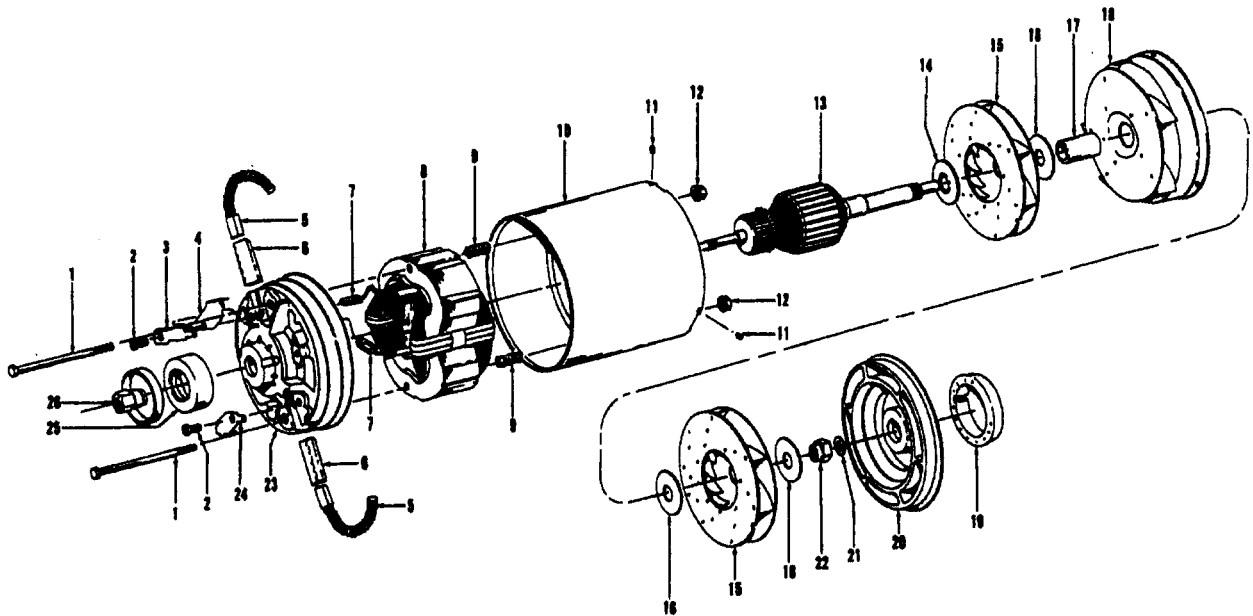

Motor

Models 1170, 1176, 1178, U6003, U6003-001
U6007, U6039, U6039-030, U6041, U6049

Ref. No.	Part No.	Description
1	160083	+ Motor Comp.
	12022	Field Lamination Bolt (2)
2	21447028	*+ Screw (2)
3		Not Applicable
4	12033	+ Motor Brush Retainer
5	12031	Motor Brush Assem. (2)
6	12029	Motor Brush Holder (2)
7	161737	+ Insulating Pod (2)
8	167677	+ Field Assem.
9	12854	Spring (2)
10	12050	Motor Casing
11	12007	* Pin (3)
12	21651037	+ Nut Special (2)
13	167672	Armature
14	12003	Fan Spacer
15	43566003	Fan (2)

Ref. No.	Part No.	Description
16	21312700	Washer (3)
17	170055	+ Fan Spacer
18	18656	Interstage Assem.
19	12089	Motor Mount - R.H.
20	12038	+ Motor End Cap & Bearing Assem.
21		Not Applicable
22	12000	Fan Nut
23	12059	Motor Brg. Hsg. & Brg. Assem.
24	12033	+ Motor Brg. Retainer
25	12090	Motor Mount - L.H.
26	12009AY	Nut

ITEMS NOT ILLUSTRATED

12154 + Motor Gasket