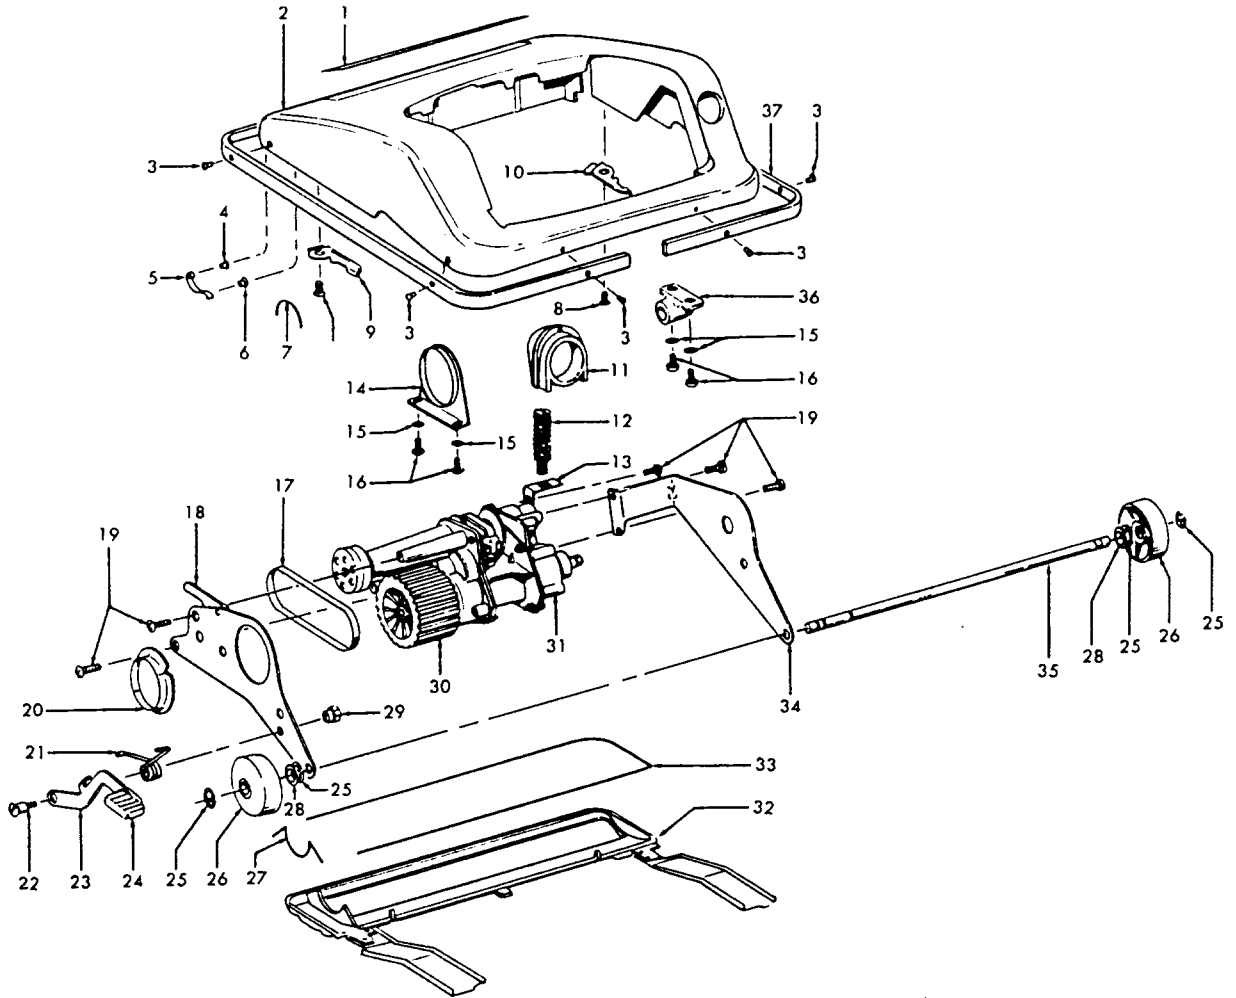

Main Casting

Models 1170, 1176, 1178, U6003, U6003-001, U6007 U6039, U6039-030, U6041, U6049

Ref. No.	Part No.	Description
1	52115008	+ Nameplate
2	161392HH	+ Main Casting - 1170, 1176
	42241051	Main Casting - U6041
	42241052	+ Main Casting
	42241057	+ Main Casting
3	12997AW	* Rivet (6)
4	12133	+* Rivet (2)
5	12128AY	Clamp Spring (2)
6	12132	+* Rivet (2)
7	12173	* Upper Pulley Seal
8	12150	+* Screw (2)
9	12149	Latch L. H.
10	12148	Latch R.H.
11	38638008	Hose Adapter
12	160146	Dash Pot Spring
13	160122	+ Bellows Bracket
14	160069	+ Trunnion Bearing
15	160113	+* Washer (4)
16	12146	* Screw (4)
17	160147AG	Power Belt
18	163336	Frame - L.H. - 1178, U6003, U6003-001, U6007, U6039, U6039-030, U6041, U6049
	160109	+ Frame - L. H. - 1170, 1176
19	16295	* Screw (5)
20	38511020	Bearing Half (2)
21	160148	Handle Control Spring
22	160115	Screw
23	160164JM	+ Handle Control Lever - 1170, 1176
	163347JM	Handle Control Lever - 1178, U6003, U6003-001, U6007, U6039, U6039-030, U6041, U6049

Ref. No.	Part No.	Description
24	38426072	+ Foot Pad - JM
25	13730	* Lock Ring (4)
26	163346AG	Rear Wheel
	32175003	Caster Wheel (2) - 1170, 1176
27	12172	*+ Lower Pulley Seal
28	21312772	* Washer (2)
29	162389EF	Hex Nut
30	163340AG	Drive Wheel Comp.
	160155AG	Drive Wheel Comp. - 1170,1176
31	43124010	Power Unit
32	42245027	+ Cleaner Bottom Plate
33	160064	+ Bottom Plate Gasket
	12630	+ Bottom Plate Gasket - U6049
34	163333AY	Frame R.H. - 1178, U6003, U6003-001, U6007, U6039, U6039-030, U6041, U6049
	160103	+ Frame R.H. - 1170,1176
35	160120FW	Rear Wheel Shaft
36	12123	Bearing
37	165073JM	+ Furniture Guard

ITEMS NOT ILLUSTRATED

160031	* Nut (Power Drive Unit - Drive Shaft/ Drive