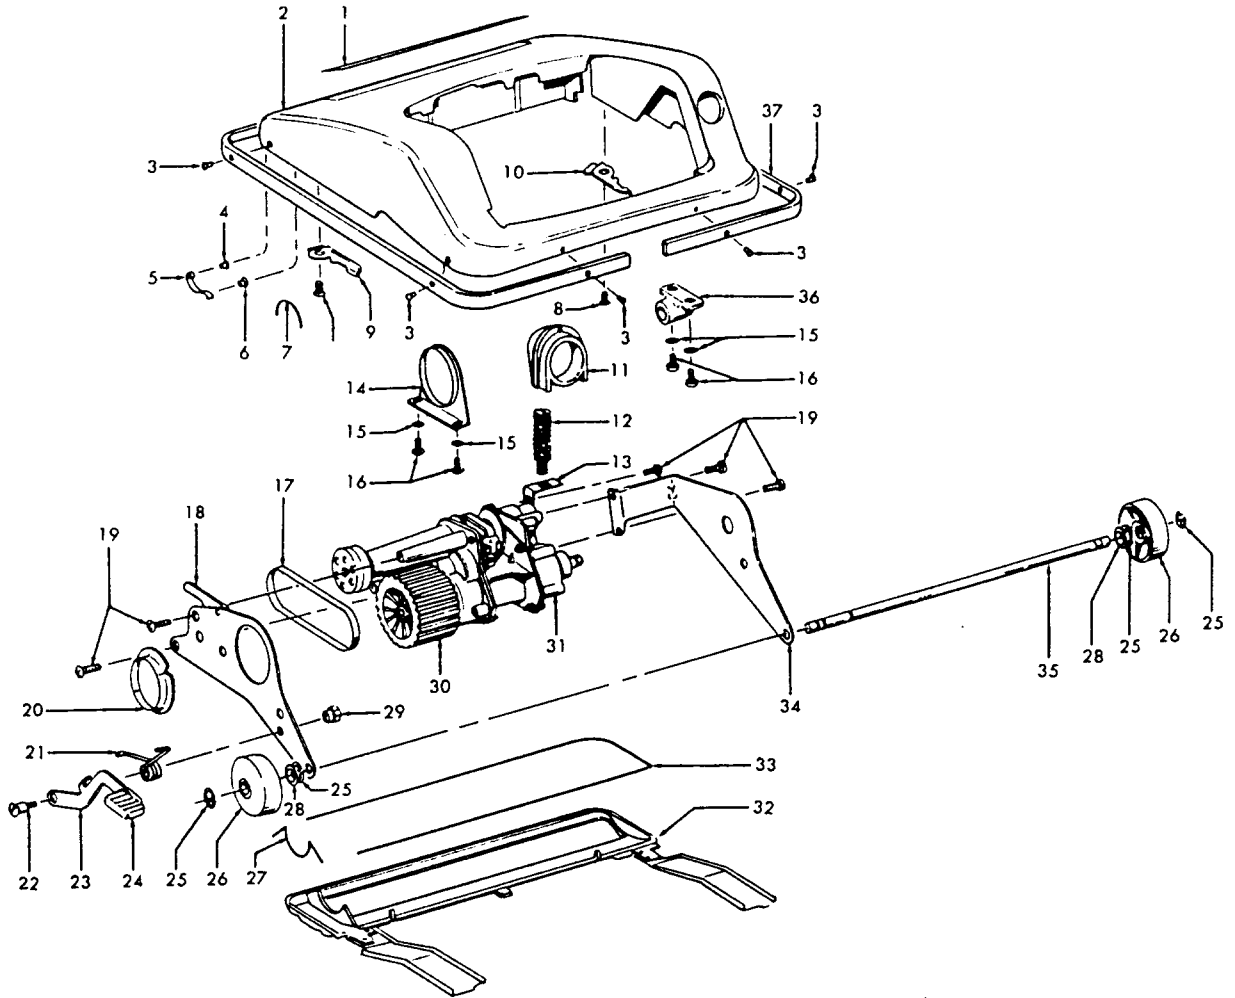

Main Casting

Models 1170, 1176, 1178, U6003, U6003-001, U6007 U6039, U6039-030, U6041, U6049

Ref. No.	Part No.	Description
1	52115008	+ Nameplate
2	161392HH	+ Main Casting - 1170, 1176
	42241051	Main Casting - U6041
	42241052	+ Main Casting
	42241057	+ Main Casting
3	12997AW	* Rivet (6)
4	12133	+* Rivet (2)
5	12128AY	Clamp Spring (2)
6	12132	+* Rivet (2)
7	12173	* Upper Pulley Seal
8	12150	+* Screw (2)
9	12149	Latch L. H.
10	12148	Latch R.H.
11	38638008	Hose Adapter
12	160146	Dash Pot Spring
13	160122	+ Bellows Bracket
14	160069	+ Trunnion Bearing
15	160113	+* Washer (4)
16	12146	* Screw (4)
17	160147AG	Power Belt
18	163336	Frame - L.H. - 1178, U6003, U6003-001, U6007, U6039, U6039-030, U6041, U6049
	160109	+ Frame - L. H. - 1170, 1176
19	16295	* Screw (5)
20	38511020	Bearing Half (2)
21	160148	Handle Control Spring
22	160115	Screw
23	160164JM	+ Handle Control Lever - 1170, 1176
	163347JM	Handle Control Lever - 1178, U6003, U6003-001, U6007, U6039, U6039-030, U6041, U6049

Ref. No.	Part No.	Description
24	38426072	+ Foot Pad - JM
25	13730	* Lock Ring (4)
26	163346AG	Rear Wheel
	32175003	Caster Wheel (2) - 1170, 1176
27	12172	*+ Lower Pulley Seal
28	21312772	* Washer (2)
29	162389EF	Hex Nut
30	163340AG	Drive Wheel Comp.
	160155AG	Drive Wheel Comp. - 1170,1176
31	43124010	Power Unit
32	42245027	+ Cleaner Bottom Plate
33	160064	+ Bottom Plate Gasket
	12630	+ Bottom Plate Gasket - U6049
34	163333AY	Frame R.H. - 1178, U6003, U6003-001, U6007, U6039, U6039-030, U6041, U6049
	160103	+ Frame R.H. - 1170,1176
35	160120FW	Rear Wheel Shaft
36	12123	Bearing
37	165073JM	+ Furniture Guard

ITEMS NOT ILLUSTRATED

160031	* Nut (Power Drive Unit - Drive Shaft/ Drive