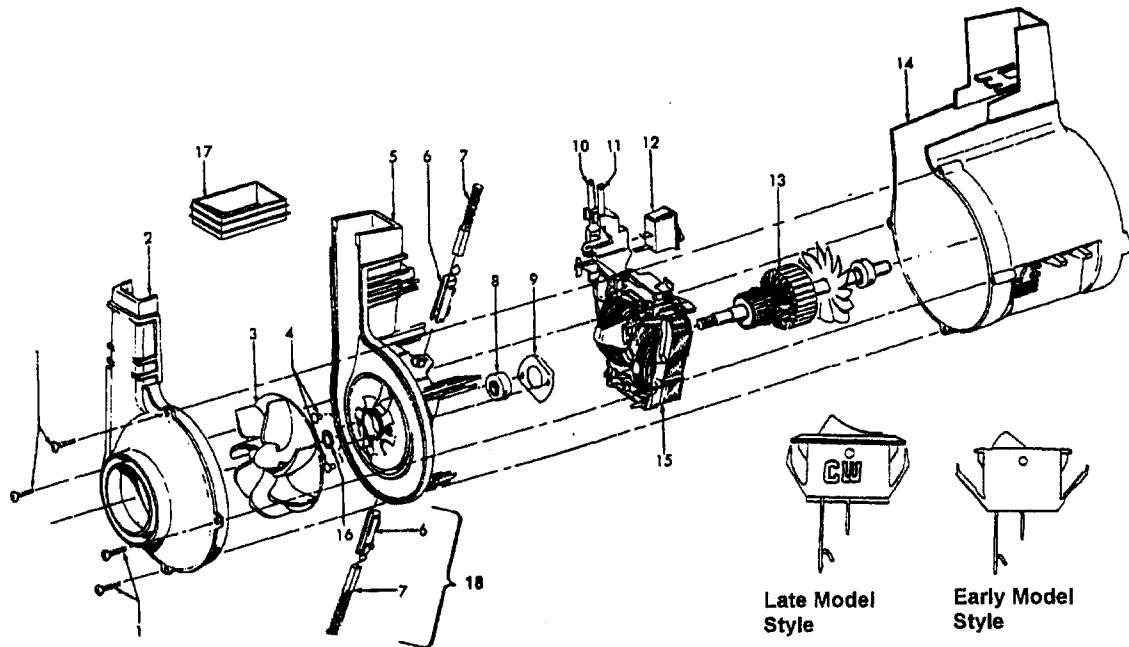

For illustration see Cleaning Tools - Friction Fit - (P - 205)

**Model U4467-980 is packed with a Model S1071-810
Help-Mate Cleaner. (Ref. pages 42/43)**

Ref. No.	Part No.	Description
	48414079	Agitator Assem. Comp. - AG
1	36423016	Thread Guard - RH
2	43267002	Agitator Bearing Assem. (2)
3	21347003	Conical Washer (2)
4	36422022	Agitator End (2)
5	N/A	Agitator Body
6	32724013	+ Agitator Shaft
7	36423017	Thread Guard - LH - AG