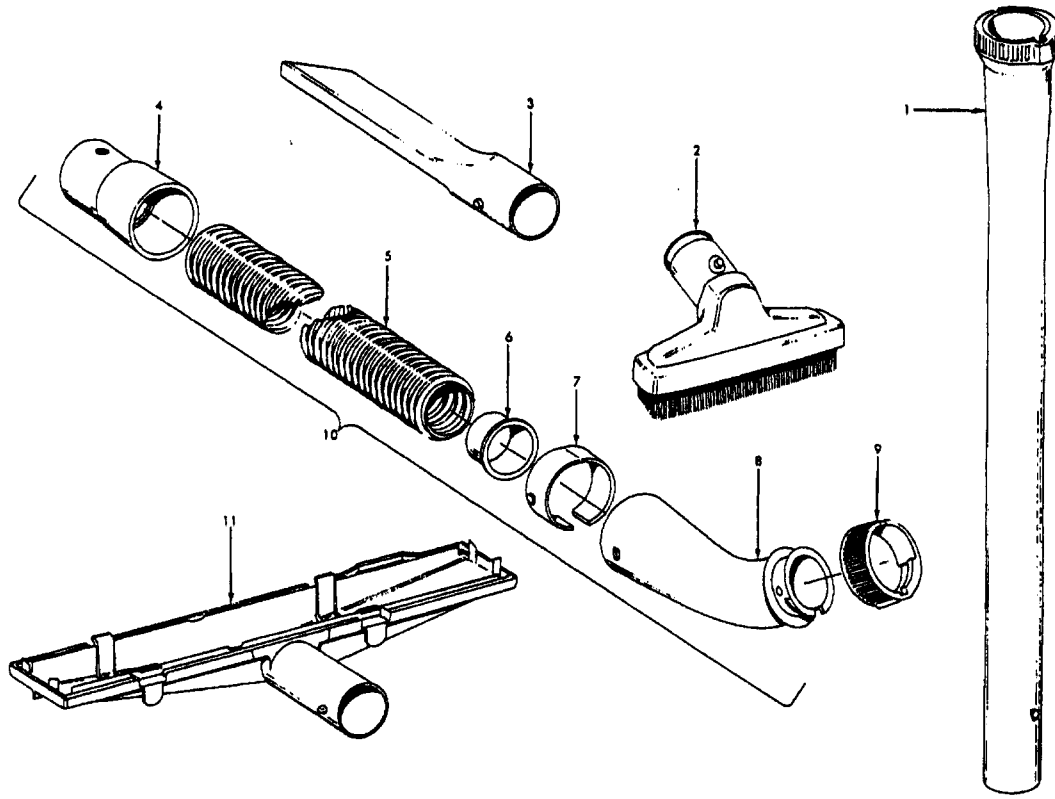

ITEMS NOT ILLUSTRATED

38781013	+ Duct Seal (8 1/2" Long adhesive backed foam seal used on early models in place of item 17)
54821001	Tape (Roll)

Motor - 43576200 - 12 Amp
43576199 - 12 Amp
43576204 - 8 Amp
43576205 - 12 Amp

Breathe Easy - WidePath Models
Elite / Legacy Style Models
Breathe Easy with headlight Models
Non- Headlight Elite / Legacy Models

Ref. No.	Part No.	Description
	43576200	Motor Assembly Complete
	43576199	Motor Assembly Complete
	43576204	Motor Assembly Complete
	43576205	Motor Assembly Complete
1	214793DA	Screw-Self Tapping (4)
2	38736033	Fan Chamber
3	43565006	Fan/Nut Assembly
4	21312793	* Washer
5	38783020	Duct Seal
6	41311022	Motor Brush Assem. (2)
7	36914006	Switch Bus Bar
8	28161068	Switch Assembly
9	37194046	Motor End Cap Assembly -ABE

Cleaning Tools - Elite Cleaners

Standard Fit Tools (w/Retention Pin) (Shown)

Friction Fit Tools (w/o Retention Pin)

Ref. No.	Part No.	Description	
1	3863801P	Extension Tube - Poly - AG	38634078
2	43414016	Furniture Brush - AG	Not Available
3	38617017	Crevice Tool - AG	38617024
4	32288004	Hose Connector - AAP	32288004
5	38671028	+ Hose - Less Ends - AAP	38671030
6	32156010	Hose Sleeve	Not Available
7	36171025	Hose Connector Collar	Not Available
8	43466058	Hose Connector - Curved - AAP (Incl. Item 9)	39454059 (Hand Grip)
9	36153009	Latch Ring	Not Available
10	43434210	Hose Comp.	Not Available
11	38656016	Converter Body - AAP	38656016
	43414057	Furniture Nozzle - AG	38614029
	43414064	Dusting Brush - AG	43414145
	43414073	Wall/Floor Brush - AG	43414135