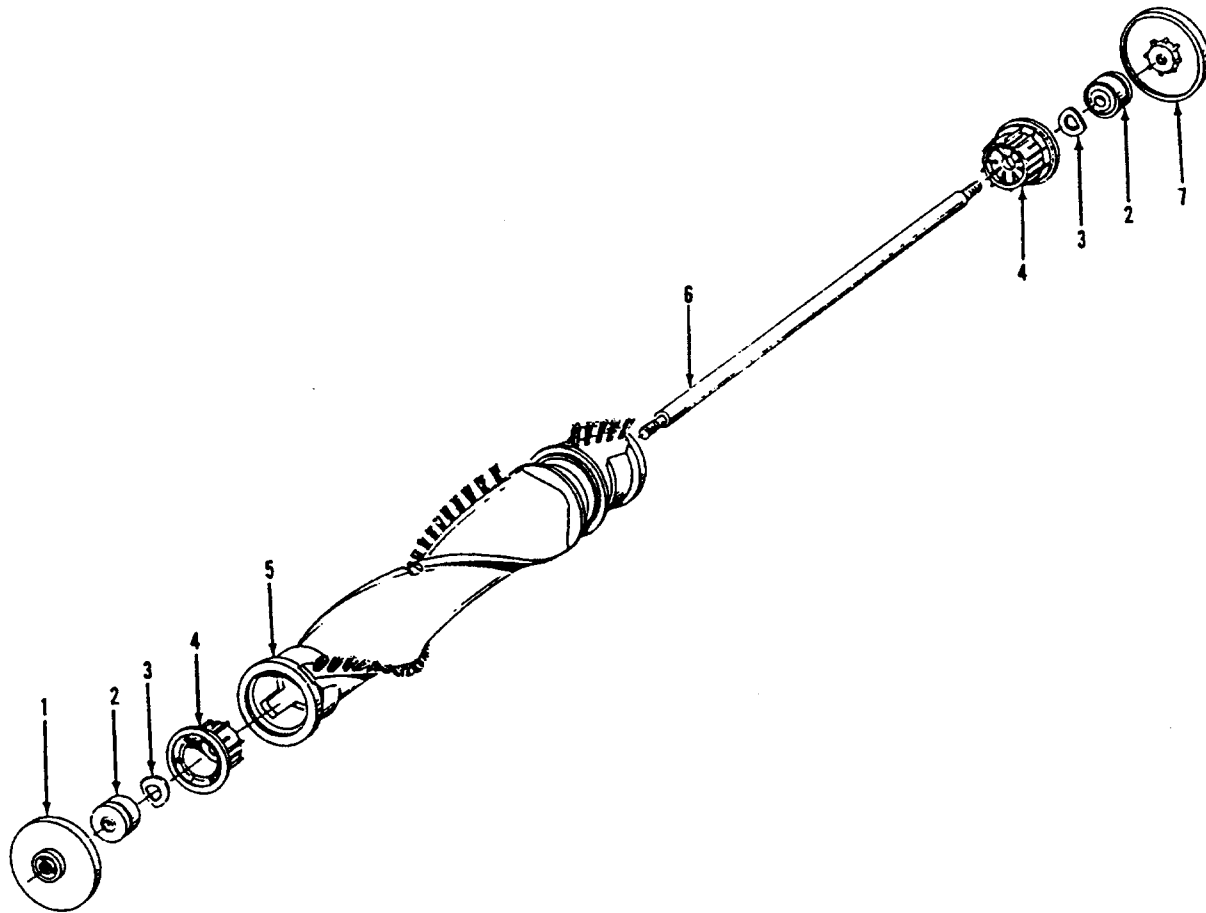

Models U4245, U4245-030, U4245-930, U4283-970, U4455, U4467, U4467-960, U4467-970, U4467-980

Model U4247-030, U4249-030, U4250

Ref. No.	Part No.	Description
28	48414079	Agitator Assem. Comp. -AG (P-203)
29	37245108 37245017	Bottom Plate - AG Bottom Plate - AG - U4250
30	38784016	Seal

ITEMS NOT ILLUSTRATED - U4245-930, U4467-970

3944201P	Cord Wrap
38634078	Extension Tube - AG
38617024	Crevice Tool - AG
38614029	Furniture Nozzle - AG
38656016	Converter Body - AAP
43414145	Dusting Brush - AG
43434225	+ Hose Comp.
34123056	Gasket - 12 Amp Models (located between main body and motor, LH side)

For illustration see Cleaning Tools - Friction Fit - (P - 205)

**Model U4467-980 is packed with a Model S1071-810
Help-Mate Cleaner. (Ref. pages 42/43)**

Ref. No.	Part No.	Description
	48414079	Agitator Assem. Comp. - AG
1	36423016	Thread Guard - RH
2	43267002	Agitator Bearing Assem. (2)
3	21347003	Conical Washer (2)
4	36422022	Agitator End (2)
5	N/A	Agitator Body
6	32724013	+ Agitator Shaft
7	36423017	Thread Guard - LH - AG

ITEMS NOT ILLUSTRATED

38781013	+ Duct Seal (8 1/2" Long adhesive backed foam seal used on early models in place of item 17)
54821001	Tape (Roll)

Motor - 43576200 - 12 Amp
43576199 - 12 Amp
43576204 - 8 Amp
43576205 - 12 Amp