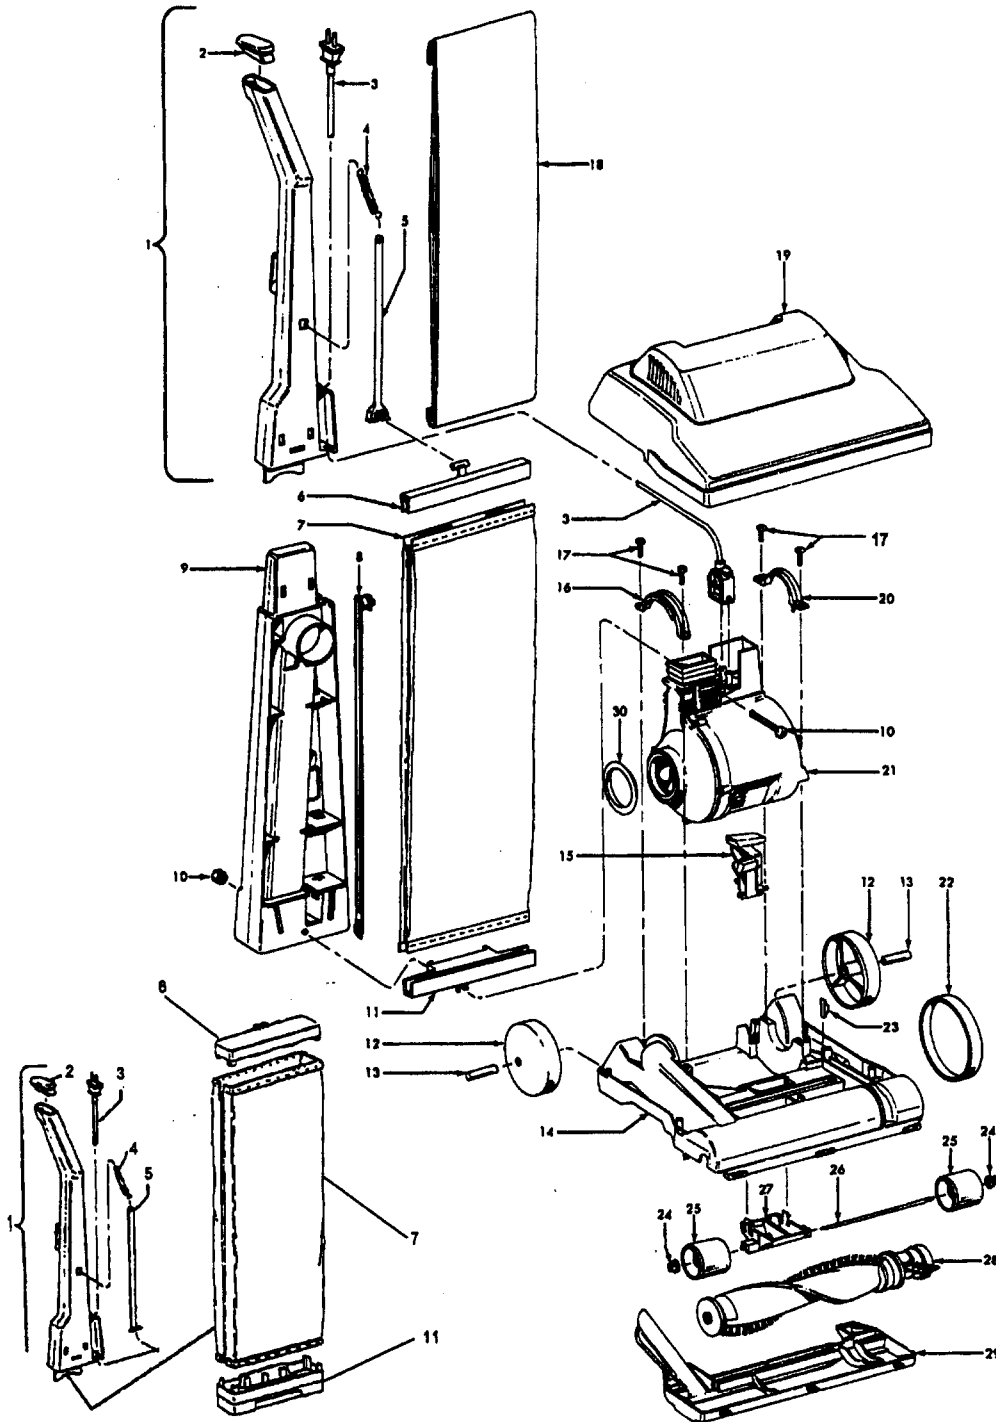

Elite

Sprint

Models U4245, U4245-030, U4245-930,
U4283-970, U4455, U4467, U4467-960,
U4467-970, U4467-980
Model U4247-030, U4249-030, U4250

Used on model U4250

Elite

Sprint

Ref. No.	Part No.	Description
1	48663142 48663141	Upper Handle Assem. -MW Upper Handle Assem.-ABE-U4250
2	37911079	Handle Cap - ABE
3	46388027 46388043	Attachment Cord - AG - 35 Ft. Attach. Cord - AG - 30 Ft. 12 Amp
4	38335020	Bag Strap Spring - AY
5	36425071 36425072	Bag Strap - ABE Bag Strap - ABE - U4250
6	36425067 36425064	Jacket Support - Upper - MW Jacket Support -Upper-ABE-U4250
7	43674191 43675183 43675186 43686240	Jacket Assem. - Common Jacket Assem. - ABN U4247-030 Jacket Assem. - AAY - U4249-030 Outer Jacket - AAY - U4250
8	38456036	Switch Control Rod - ABB
9	39464005	Lower Handle - ABE U4247-030
10	40201085	Nut & Bolt Assem.
11	36425068 36425063	Jacket Support - Lower - MW Jacket Support-Lower-ABE-U4250
12	38522011	Wheel Rear - AG (2)
13	31523012	Wheel Shaft (2)
14	42242270	Main Body Assem. - AG (Includes Items 12,13, 23)
15	38458022	Handle Release Lever - AG
16	36131057	Motor Retainer Cap - RH - MW
17	21447217	* Screw-Self Tapping (4)
18	4010001A	Throw-Away Bag - (3 Pk.)
19	37252065 37252067 37252087 37252081 37252110 37252111 37252112	+ Hood Assem. - MT Hood - JM - U4467 + Hood - MN - U4467-960 Hood - MR - U4467-980 Hood - AAP - U4283-970 Hood - ABN - U4245 Hood - ABN - U4245-030, U4245-930
	37252114	Hood - AAY - U4249-030
	37252113	Hood Assem. - ACC U4247-030
	37252115	Hood - AAY - U4250
20	36131090	Motor Retainer Cap - LH - AG
21	43576141 43576205	Motor Assem. - (P - 201) Motor Assembly - (P364)
22	38528027 38528040	Belt Belt - 12 Amp - U4250
23	13261AY	* Rug Nozzle Rib Shoe
24	36131056	* Wheel Retainer - BZ (2)
25	36432029	+ Wheel - AG (Use 43248055)
26	32563012	+ Wheel Shaft - AY (Use 43248055)
27	N/A 43248055	Wheel Support - ABE Front Wheel Assem. (Incl. It. 25, 26)

Models U4245, U4245-030, U4245-930, U4283-970, U4455, U4467, U4467-960, U4467-970, U4467-980

Model U4247-030, U4249-030, U4250

Ref. No.	Part No.	Description
28	48414079	Agitator Assem. Comp. -AG (P-203)
29	37245108 37245017	Bottom Plate - AG Bottom Plate - AG - U4250
30	38784016	Seal

PACKAGING MATERIAL

56511A18	Owner Manual - U4247-030
56511387	Owner Manual - U4245-030, U4245-930
56511390	+ Owner Manual - U4245
56511343	+ Owner Manual
56511280	+ Owner Manual
58185184	Carton - Common
58346004	+ Front Support
58353009	+ Rear Support
58369061	+ Rear Support - U4467-980
58347007	+ Cleaning Tool Carton - U4245-930, U4467-970
56511B24	Owner Manual - U4250

ITEMS NOT ILLUSTRATED - U4245-930, U4467-970

3944201P	Cord Wrap
38634078	Extension Tube - AG
38617024	Crevice Tool - AG
38614029	Furniture Nozzle - AG
38656016	Converter Body - AAP
43414145	Dusting Brush - AG
43434225	+ Hose Comp.
34123056	Gasket - 12 Amp Models (located between main body and motor, LH side)

For illustration see Cleaning Tools - Friction Fit - (P - 205)

**Model U4467-980 is packed with a Model S1071-810
Help-Mate Cleaner. (Ref. pages 42/43)**