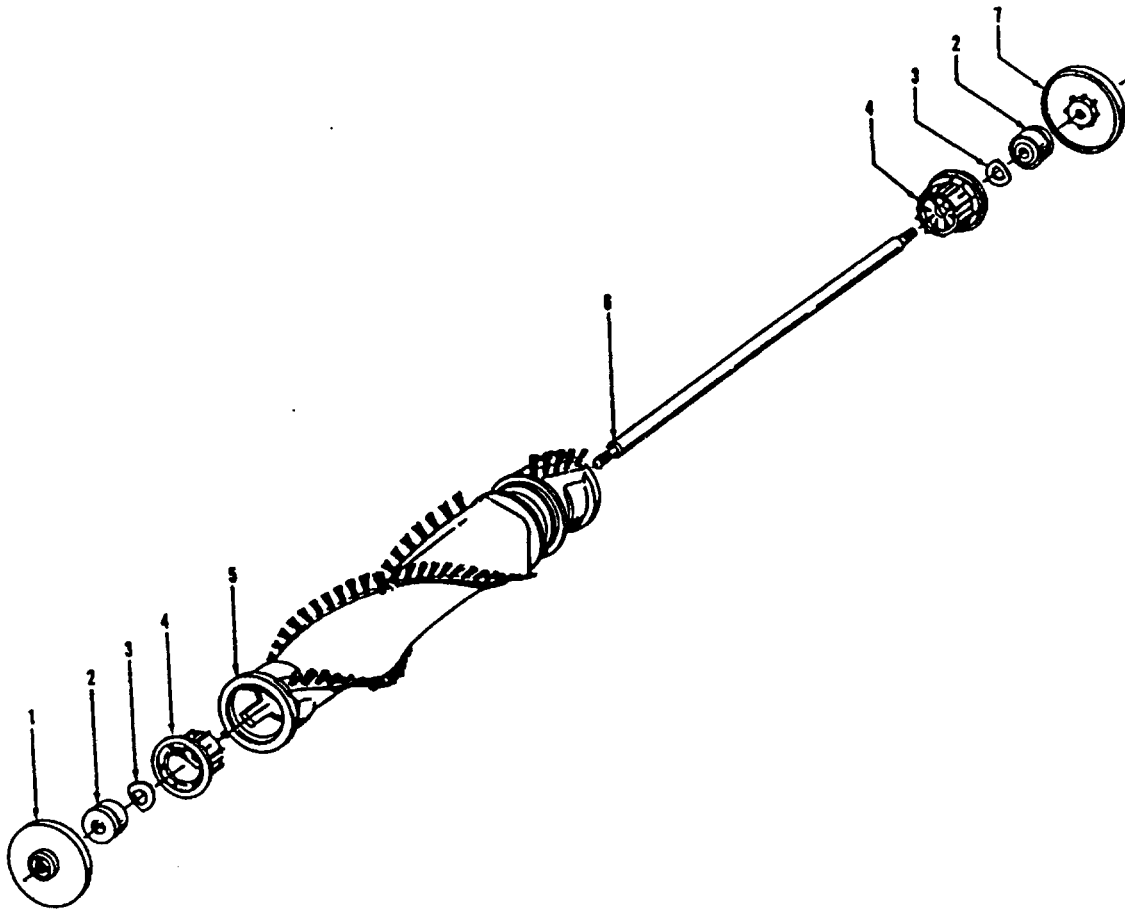

Cleaning Tools - Elite Cleaners

Standard Fit Tools (w/Retention Pin) (Shown)

Friction Fit Tools (w/o Retention Pin)

Ref. No.	Part No.	Description	
1	3863801P	Extension Tube - Poly - AG	38634078
2	43414016	Furniture Brush - AG	Not Available
3	38617017	Crevice Tool - AG	38617024
4	32288004	Hose Connector - AAP	32288004
5	38671028	+ Hose - Less Ends - AAP	38671030
6	32156010	Hose Sleeve	Not Available
7	36171025	Hose Connector Collar	Not Available
8	43466058	Hose Connector - Curved - AAP (Incl. Item 9)	39454059 (Hand Grip)
9	36153009	Latch Ring	Not Available
10	43434210	Hose Comp.	Not Available
11	38656016	Converter Body - AAP	38656016
	43414057	Furniture Nozzle - AG	38614029
	43414064	Dusting Brush - AG	43414145
	43414073	Wall/Floor Brush - AG	43414135

Ref. No.	Part No.	Description
	43576142	Motor Assem. Comp.
	43576181	+ Motor Assem. Comp. (Replaced by 43576204)
1	214793DA	Screw-Self Tapping (4)
2	38736033	Fan Chamber
3	38755030	Fan
4	N/A	Rivet - Semi Tubular (2)
5	N/A	Motor Housing Assem.
6	N/A	Motor Brush Holder (2)
7	N/A	Motor Brush Assem. (2)
8	N/A	Bearing
9	N/A	Bearing Retainer
10	36914004	Switch Bus Bar
11	39116005	+ Attachment Terminal
12	28218043	Switch Assem. - Early Models (Prior to 5/96)
	28161062	Switch Assem. - Late Models (After 5/96)
13	N/A	Armature/Bearing Assem.
14	37194046	Motor End Cap Assem. - MW
15	N/A	Field Assem.
16	N/A	Lamp Holder Assem.
17	21312793	* Washer
18	38783020	Duct Seal
19	41311016	Motor Brush Holder Assem.

ITEMS NOT ILLUSTRATED

- 38781013 + Duct Seal (8 1/2" Long adhesive backed foam seal used on early models in place of item 18)
- 54821001 Tape (Roll)

Agitator - 48414081
 Agitator - 48414075

Elite/ Elite II/ Dimension/ Legacy/ TurboPOWER/ Caddy Vac - Four Brush
 Caddy Vac - Four Brush