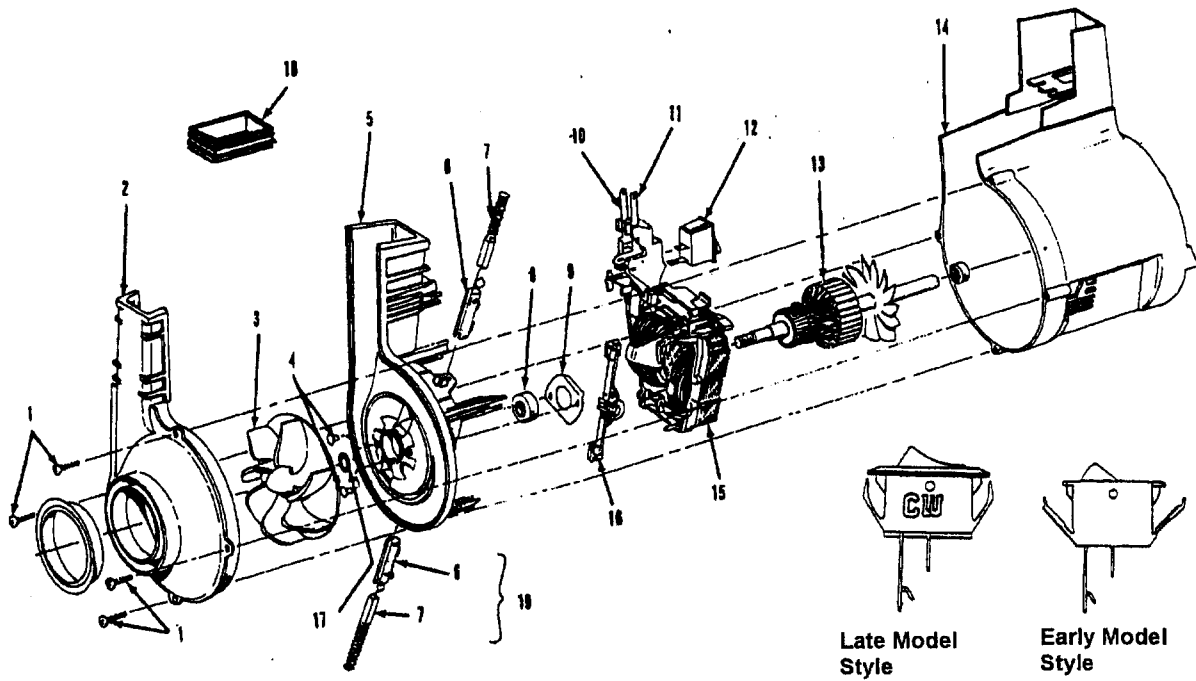

Cleaning Tools - Elite Cleaners

Standard Fit Tools (w/Retention Pin) (Shown)

Friction Fit Tools (w/o Retention Pin)

Ref. No.	Part No.	Description	
1	3863801P	Extension Tube - Poly - AG	38634078
2	43414016	Furniture Brush - AG	Not Available
3	38617017	Crevice Tool - AG	38617024
4	32288004	Hose Connector - AAP	32288004
5	38671028	+ Hose - Less Ends - AAP	38671030
6	32156010	Hose Sleeve	Not Available
7	36171025	Hose Connector Collar	Not Available
8	43466058	Hose Connector - Curved - AAP (Incl. Item 9)	39454059 (Hand Grip)
9	36153009	Latch Ring	Not Available
10	43434210	Hose Comp.	Not Available
11	38656016	Converter Body - AAP	38656016
	43414057	Furniture Nozzle - AG	38614029
	43414064	Dusting Brush - AG	43414145
	43414073	Wall/Floor Brush - AG	43414135

Ref. No.	Part No.	Description
	43576142	Motor Assem. Comp.
	43576181	+ Motor Assem. Comp. (Replaced by 43576204)
1	214793DA	Screw-Self Tapping (4)
2	38736033	Fan Chamber
3	38755030	Fan
4	N/A	Rivet - Semi Tubular (2)
5	N/A	Motor Housing Assem.
6	N/A	Motor Brush Holder (2)
7	N/A	Motor Brush Assem. (2)
8	N/A	Bearing
9	N/A	Bearing Retainer
10	36914004	Switch Bus Bar
11	39116005	+ Attachment Terminal
12	28218043	Switch Assem. - Early Models (Prior to 5/96)
	28161062	Switch Assem. - Late Models (After 5/96)
13	N/A	Armature/Bearing Assem.
14	37194046	Motor End Cap Assem. - MW
15	N/A	Field Assem.
16	N/A	Lamp Holder Assem.
17	21312793	* Washer
18	38783020	Duct Seal
19	41311016	Motor Brush Holder Assem.

ITEMS NOT ILLUSTRATED

- 38781013 + Duct Seal (8 1/2" Long adhesive backed foam seal used on early models in place of item 18)
- 54821001 Tape (Roll)

Agitator - 48414081
 Agitator - 48414075

Elite/ Elite II/ Dimension/ Legacy/ TurboPOWER/ Caddy Vac - Four Brush
 Caddy Vac - Four Brush