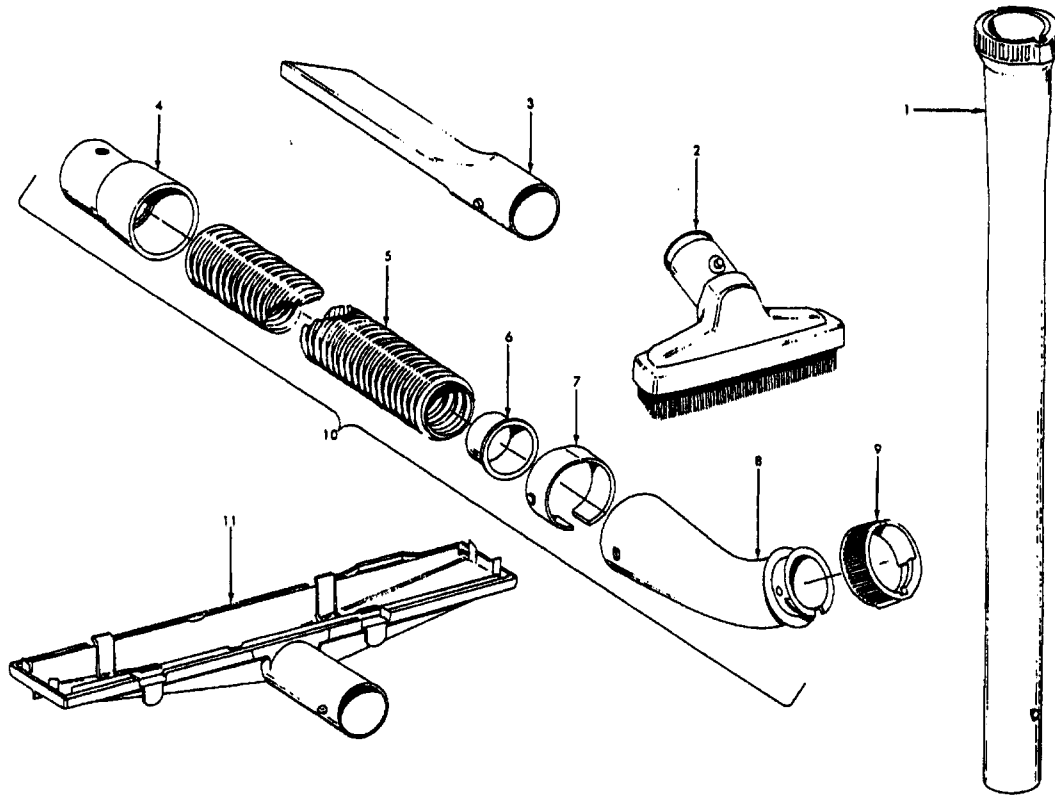

Cleaning Tools - Elite Cleaners

Standard Fit Tools (w/Retention Pin) (Shown)

Friction Fit Tools (w/o Retention Pin)

Ref. No.	Part No.	Description	
1	3863801P	Extension Tube - Poly - AG	38634078
2	43414016	Furniture Brush - AG	Not Available
3	38617017	Crevice Tool - AG	38617024
4	32288004	Hose Connector - AAP	32288004
5	38671028	+ Hose - Less Ends - AAP	38671030
6	32156010	Hose Sleeve	Not Available
7	36171025	Hose Connector Collar	Not Available
8	43466058	Hose Connector - Curved - AAP (Incl. Item 9)	39454059 (Hand Grip)
9	36153009	Latch Ring	Not Available
10	43434210	Hose Comp.	Not Available
11	38656016	Converter Body - AAP	38656016
	43414057	Furniture Nozzle - AG	38614029
	43414064	Dusting Brush - AG	43414145
	43414073	Wall/Floor Brush - AG	43414135

Ref. No.	Part No.	Description
	43576142	Motor Assem. Comp.
	43576181	+ Motor Assem. Comp. (Replaced by 43576204)
1	214793DA	Screw-Self Tapping (4)
2	38736033	Fan Chamber
3	38755030	Fan
4	N/A	Rivet - Semi Tubular (2)
5	N/A	Motor Housing Assem.
6	N/A	Motor Brush Holder (2)
7	N/A	Motor Brush Assem. (2)
8	N/A	Bearing
9	N/A	Bearing Retainer
10	36914004	Switch Bus Bar
11	39116005	+ Attachment Terminal
12	28218043	Switch Assem. - Early Models (Prior to 5/96)
	28161062	Switch Assem. - Late Models (After 5/96)
13	N/A	Armature/Bearing Assem.
14	37194046	Motor End Cap Assem. - MW
15	N/A	Field Assem.
16	N/A	Lamp Holder Assem.
17	21312793	* Washer
18	38783020	Duct Seal
19	41311016	Motor Brush Holder Assem.

ITEMS NOT ILLUSTRATED

- 38781013 + Duct Seal (8 1/2" Long adhesive backed foam seal used on early models in place of item 18)
- 54821001 Tape (Roll)

Agitator - 48414081
 Agitator - 48414075

Elite/ Elite II/ Dimension/ Legacy/ TurboPOWER/ Caddy Vac - Four Brush
 Caddy Vac - Four Brush