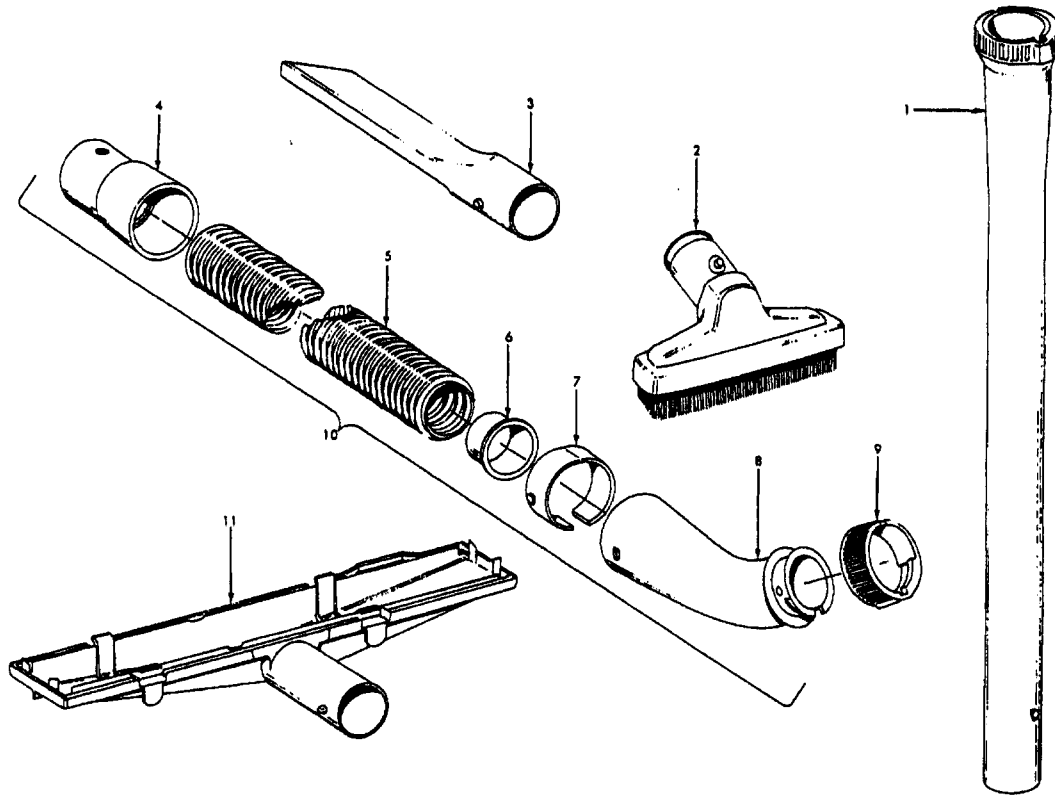

Agitator - 48414081
 Agitator - 48414075

Elite/ Elite II/ Dimension/ Legacy/ TurboPOWER/ Caddy Vac - Four Brush
 Caddy Vac - Four Brush

Ref. No.	Part No.	Description
	48414081	Agitator Assem. Complete (Natural Bristles)
	48414075	Agitator Assem. Complete (Blue Bristles)
1	36423016	Thread Guard - RH
2	43267002	Agitator Bearing Assem. (2)
3	21347003	Conical Washer (2)
4	36422022	Agitator End (2)
5	N/A	Agitator Body
6	32724013	+ Agitator Shaft
7	36423017	Thread Guard - LH - AG

Ref. No.	Part No.	Description
	43576142	Motor Assem. Comp.
	43576181	+ Motor Assem. Comp. (Replaced by 43576204)
1	214793DA	Screw-Self Tapping (4)
2	38736033	Fan Chamber
3	38755030	Fan
4	N/A	Rivet - Semi Tubular (2)
5	N/A	Motor Housing Assem.
6	N/A	Motor Brush Holder (2)
7	N/A	Motor Brush Assem. (2)
8	N/A	Bearing
9	N/A	Bearing Retainer
10	36914004	Switch Bus Bar
11	39116005	+ Attachment Terminal
12	28218043	Switch Assem. - Early Models (Prior to 5/96)
	28161062	Switch Assem. - Late Models (After 5/96)
13	N/A	Armature/Bearing Assem.
14	37194046	Motor End Cap Assem. - MW
15	N/A	Field Assem.
16	N/A	Lamp Holder Assem.
17	21312793	* Washer
18	38783020	Duct Seal
19	41311016	Motor Brush Holder Assem.

ITEMS NOT ILLUSTRATED

- 38781013 + Duct Seal (8 1/2" Long adhesive backed foam seal used on early models in place of item 18)
- 54821001 Tape (Roll)

Cleaning Tools - Elite Cleaners

Standard Fit Tools (w/Retention Pin) (Shown)