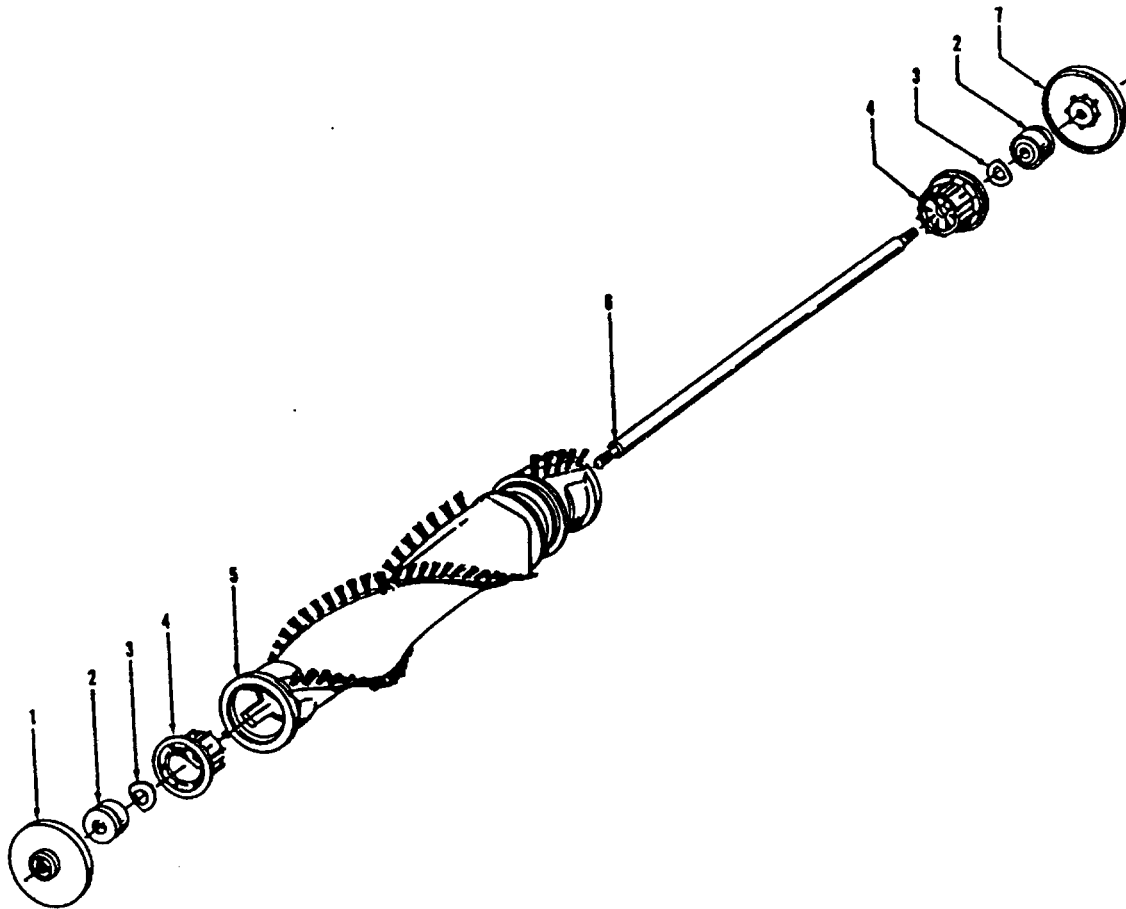

Agitator - 48414081
Agitator - 48414075

Elite/ Elite II/ Dimension/ Legacy/ TurboPOWER/ Caddy Vac - Four Brush
Caddy Vac - Four Brush

Ref. No.	Part No.	Description
	48414081	Agitator Assem. Complete (Natural Bristles)
	48414075	Agitator Assem. Complete (Blue Bristles)
1	36423016	Thread Guard - RH
2	43267002	Agitator Bearing Assem. (2)
3	21347003	Conical Washer (2)
4	36422022	Agitator End (2)
5	N/A	Agitator Body
6	32724013	+ Agitator Shaft
7	36423017	Thread Guard - LH - AG