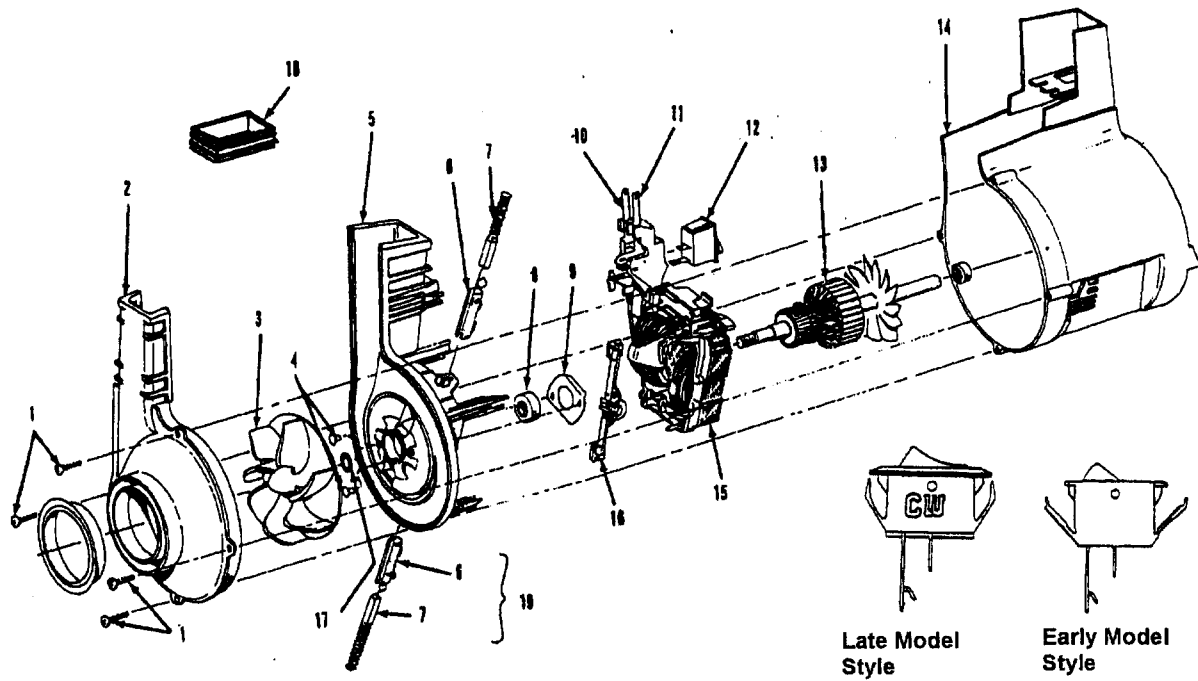

Ref. No.	Part No.	Description
	43576142	Motor Assem. Comp.
	43576181	+ Motor Assem. Comp. (Replaced by 43576204)
1	214793DA	Screw-Self Tapping (4)
2	38736033	Fan Chamber
3	38755030	Fan
4	N/A	Rivet - Semi Tubular (2)
5	N/A	Motor Housing Assem.
6	N/A	Motor Brush Holder (2)
7	N/A	Motor Brush Assem. (2)
8	N/A	Bearing
9	N/A	Bearing Retainer
10	36914004	Switch Bus Bar
11	39116005	+ Attachment Terminal
12	28218043	Switch Assem. - Early Models (Prior to 5/96)
	28161062	Switch Assem. - Late Models (After 5/96)
13	N/A	Armature/Bearing Assem.
14	37194046	Motor End Cap Assem. - MW
15	N/A	Field Assem.
16	N/A	Lamp Holder Assem.
17	21312793	* Washer
18	38783020	Duct Seal
19	41311016	Motor Brush Holder Assem.

ITEMS NOT ILLUSTRATED

- 38781013 + Duct Seal (8 1/2" Long adhesive backed foam seal used on early models in place of item 18)
- 54821001 Tape (Roll)