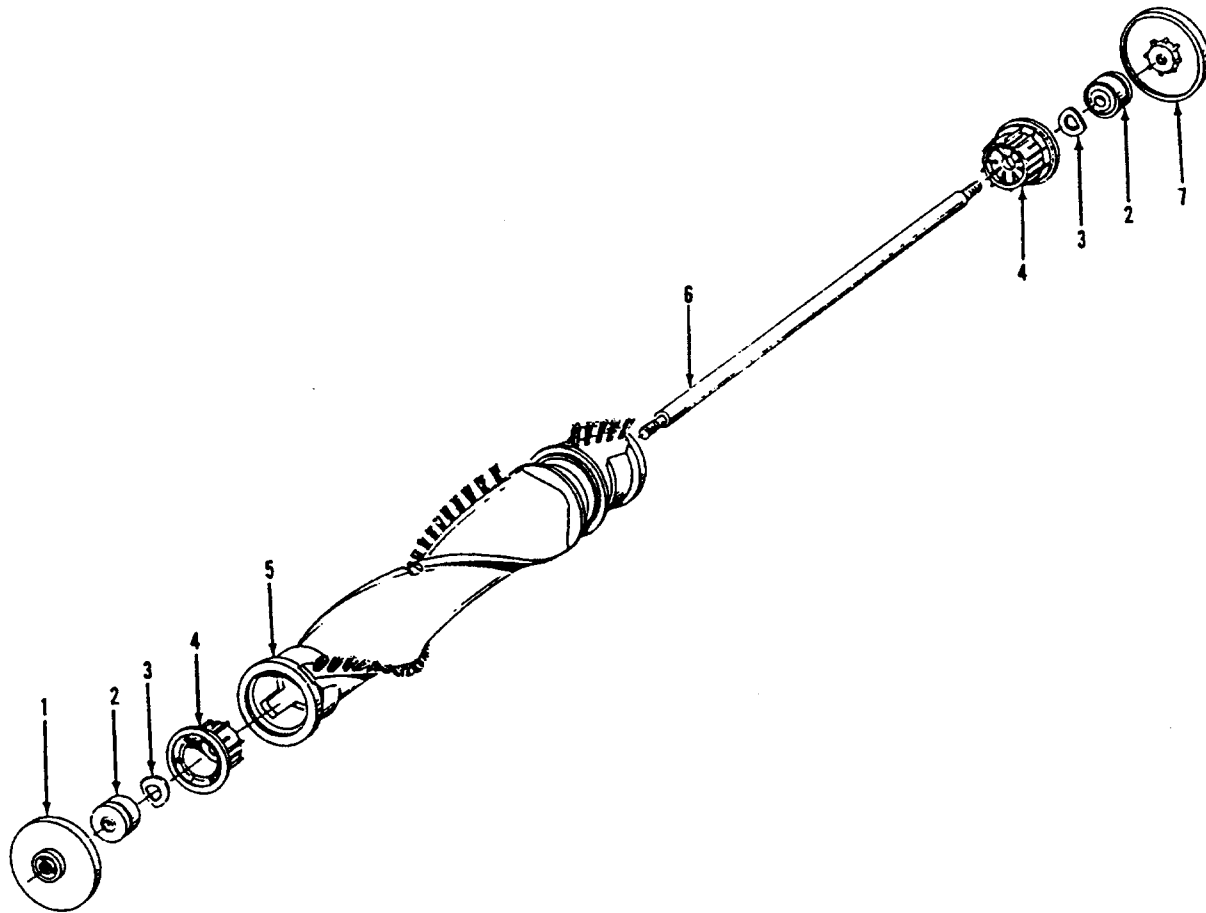

Ref. No.	Part No.	Description
	48414079	Agitator Assem. Comp. - AG
1	36423016	Thread Guard - RH
2	43267002	Agitator Bearing Assem. (2)
3	21347003	Conical Washer (2)
4	36422022	Agitator End (2)
5	N/A	Agitator Body
6	32724013	+ Agitator Shaft
7	36423017	Thread Guard - LH - AG