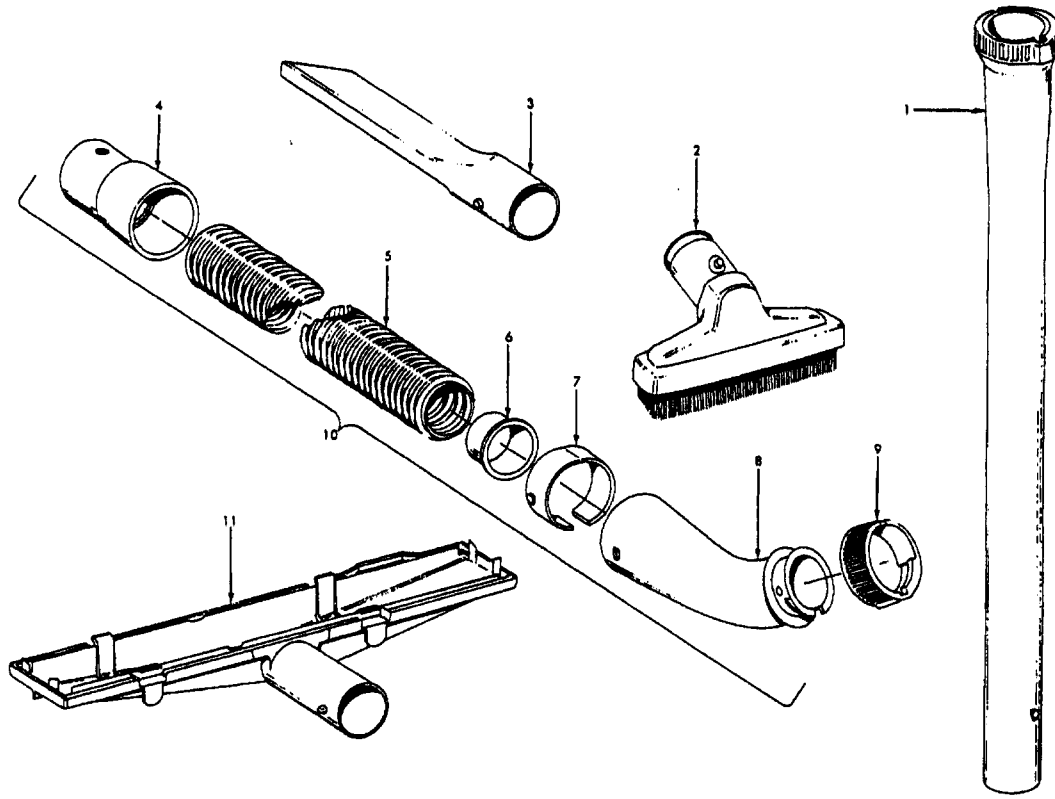

Cleaning Tools - Elite Cleaners

Standard Fit Tools (w/Retention Pin) (Shown)

Friction Fit Tools (w/o Retention Pin)

Ref. No.	Part No.	Description	
1	3863801P	Extension Tube - Poly - AG	38634078
2	43414016	Furniture Brush - AG	Not Available
3	38617017	Crevice Tool - AG	38617024
4	32288004	Hose Connector - AAP	32288004
5	38671028	+ Hose - Less Ends - AAP	38671030
6	32156010	Hose Sleeve	Not Available
7	36171025	Hose Connector Collar	Not Available
8	43466058	Hose Connector - Curved - AAP (Incl. Item 9)	39454059 (Hand Grip)
9	36153009	Latch Ring	Not Available
10	43434210	Hose Comp.	Not Available
11	38656016	Converter Body - AAP	38656016
	43414057	Furniture Nozzle - AG	38614029
	43414064	Dusting Brush - AG	43414145
	43414073	Wall/Floor Brush - AG	43414135