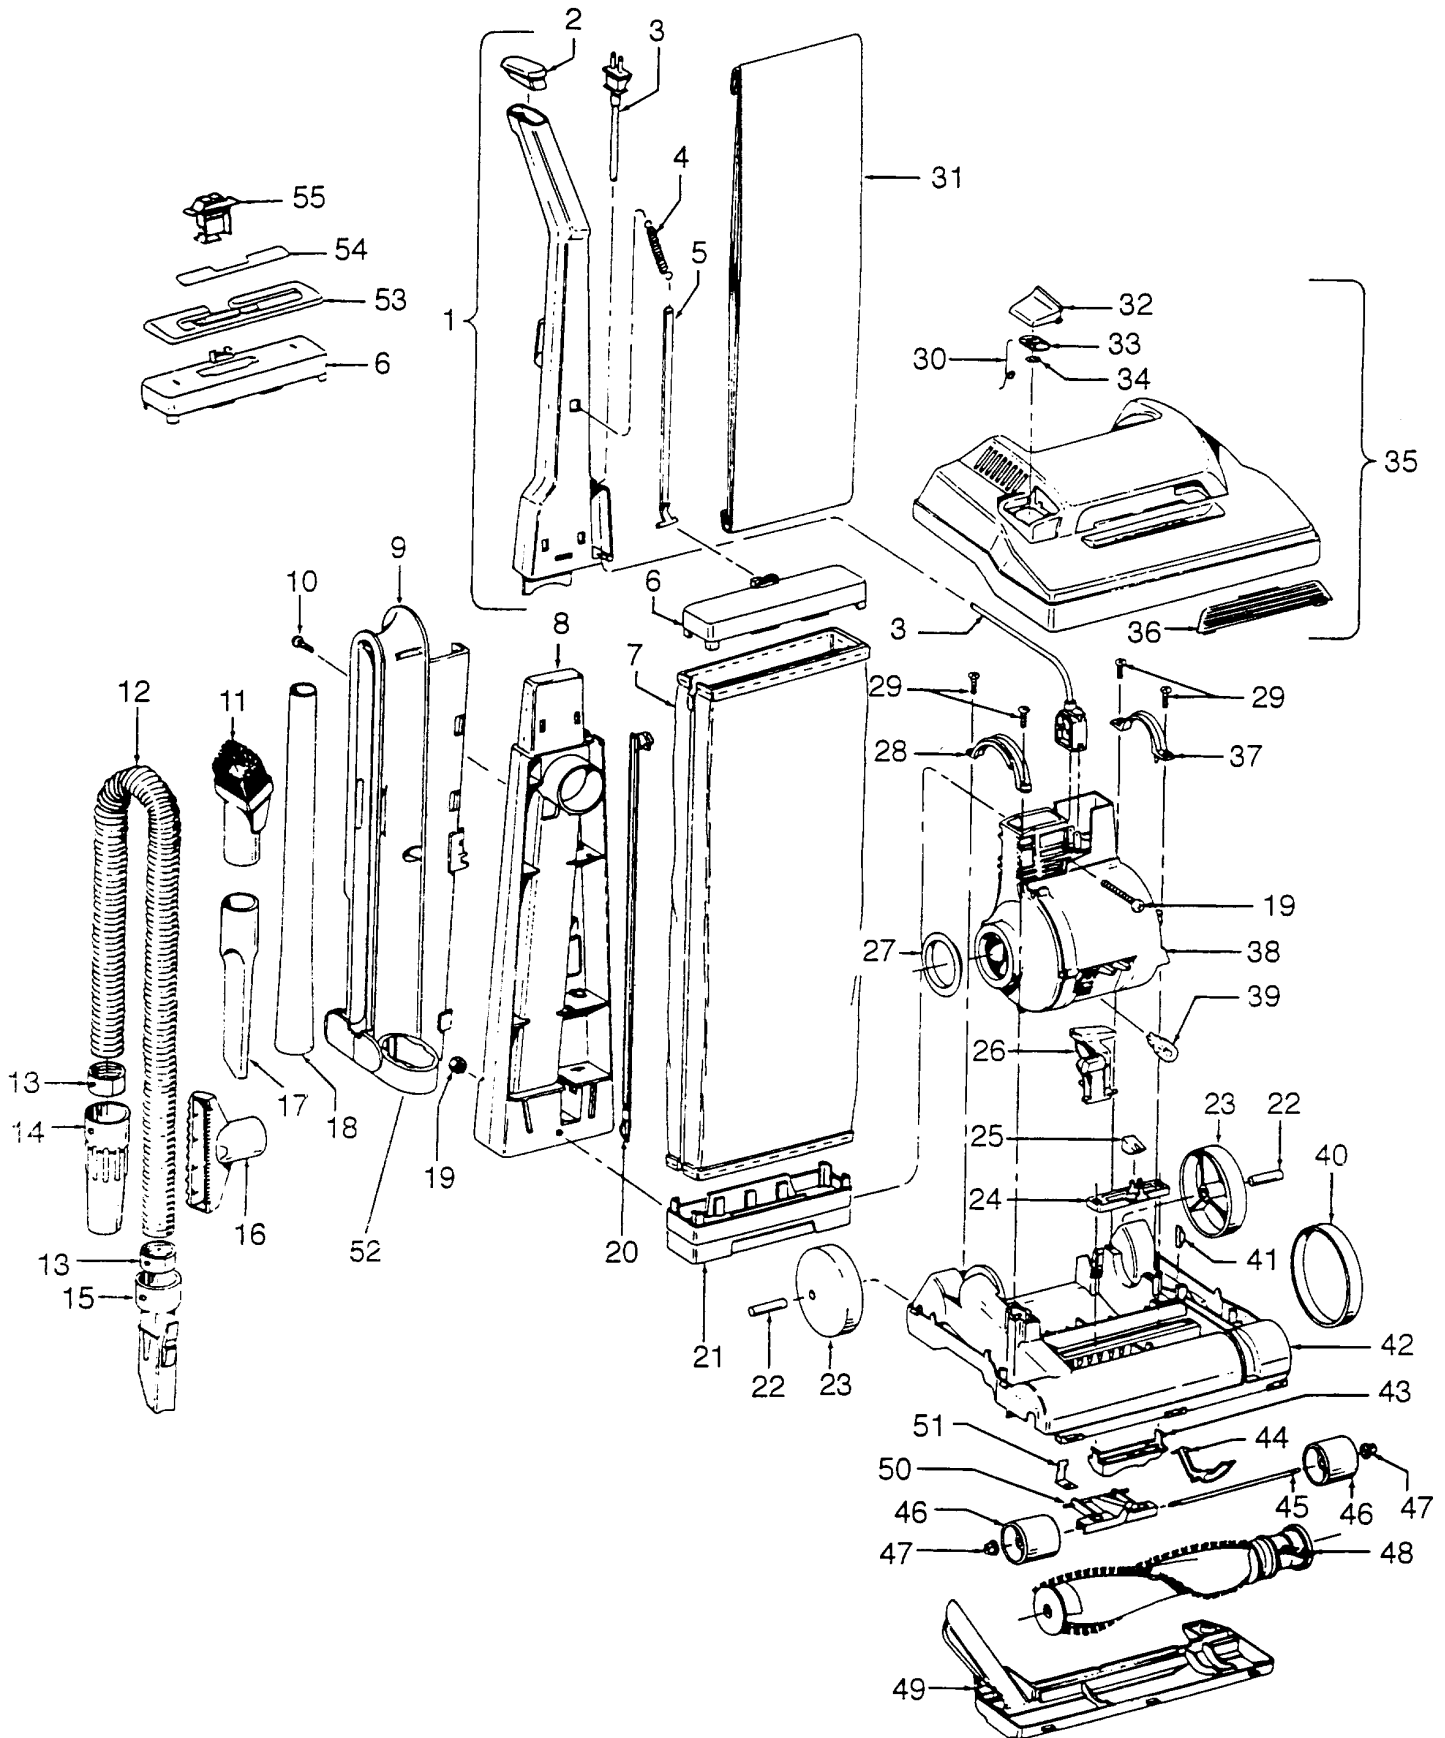

Elite

Models U4641-920, U4641-930, U4649-910, U4697-910, U4713-910
U4655-930

Elite

Models U4641-920, U4641-930, U4649-910, U4697-910, U4713-910, U4655-930

Ref. No.	Part No.	Description	Ref. No.	Part No.	Description
1	48663141 48663152	Upper Handle Assem. Upper Handle Assem. U4713-910, U4641-930	35	42252285 42252291	Hood Assem. - ABC - Custom - U4649-910 Early Models - (Incl. It. 32,36) Hood Assem. - ABB - U4697-910 (Incl. It. 32,36)
2	37911079	Handle Cap - ABE		42252295	Hood Assem. - ABE - U4713-910 (Incl. It. 32,36)
3	46388027	Attachment Cord - AG - 35 Ft.		42252321	Hood Assem. - MD - U4641-920 (Incl. It. 32,36)
4	38335020	Bag Strap Spring - AY		42252322	Hood Assem. - ABC - Deluxe - U4649-910 Late Models - (Incl. It. 32,36)
5	36425072	Bag Strap		42252339	Hood Assem. - MD - U4641-930 (Incl. It. 32,36)
6	36425064 36425062	Jacket Support - Upper - ABE Jacket Support - Upper - ABE - U4641-930; U4655-930		42252385	Hood Assem. - ABC - Deluxe - U4649-910 Late Models - (Incl. It. 32,36)
7	43686095 43686083 43686106 43686163 43686179 43686196	Outer Bag - ABC (Incl. It. 6,21) Outer Bag - ABB - U4697-910 (incl. It. 6,21) Outer Bag - ABE - U4713-910 (incl. It. 6,21) Outer Bag - MD - U4641-920 (incl. It. 6,21) Outer Bag - MD - U4641-930 (incl. It. 6,21) Outer Bag - U4655-930 (Incl. It. 6,21)	36	39383099 39383098	Hood Assem. - MD - U4641-930 (Incl. It. 32,36) Hood Assem. - ABY - U4655-930 Dirt Finder Lens - KC Dirt Finder Lens - KC - Deluxe - U4641-920, U4641-930
8	39464005	Lower Handle	37	36131090	Motor Retainer Cap - L.H.
9	41426019 41426086	Tool Holder - ABE Tool Holder - MW - Standard - U4641-920, U4641-930	38 39 40	43576142 27313101 38528027	Motor - (P - 202) Dirt Finder Lamp Belt
10	21447220	* Screw - Self Tapping	41	13261AY	* Rug Nozzle Rib Shoe
11	43414145	Dusting Brush - Friction	42	42243002	Main Body Assem. - Custom (incl. It. 22,23,26,41) U4713-910, (U4649-910 & U4697-910 Early Models)
12	43434033 43434232	Hose Comp. Hose Assem. Comp. - U4641-920, U4641-930 ABX/AG		42243001	Main Body Assem. - Deluxe - (Incl. It. 22,23,26,41) U4641-920, U4641-930, U4655-930, (U4649-910 & U4697-910 Late Models)
13	36116014	Hose Connector Collar	43	38563011	Nozzle Height Adj. Cam
14	32288011	Hose Adapter - AG		38563012	Nozzle Height Adj. Cam - U4697-910
15	38656025 38656035	+ Hose Connector - AAP Hose Connector - AG	44	N/A	+ Lever (Use wheel assem. 43248059)
16	38614026 38614029	+ Furniture Nozzle - AAP Furniture Nozzle -AG	45	N/A	+ Wheel Shaft (Use wheel assembly 43248059)
17	38617024	Crevice Tool - AG	46	N/A	Wheel - AG (Use wheel assembly 43248059)
18	38634078	Ext. Tube - AG	47	36131056	* Wheel Retainer
19	40201085	Nut & Bolt	48	48414081	Agitator - (P - 204)
20	38456036	Switch Control Rod - ABB	49	37245108	Bottom Plate - AG
21	36425063	Jacket Support - Lower	50	43248059	Front Wheel Assem. (Incl. It. 44, 45, 46)
22	31523012	Rear Wheel Shaft	51	34572002	Cam Actuator Spring
23	38522011	Rear Wheel - AG	52	36433118	Tool Holder Connector - ABE
24	38567008	Cam Actuator - KE	53	37959076	Jacket Support Cap - U4641-930; U4655-930
25	38421070	Indicator Knob - ABE	54	51639092	Cap Nameplate - U4641-930
26	38458022	Handle Release Lever	56	35111002	Drawer - U4641-930; U4655-930
27	38784016	Seal			
28	36131057	Motor Retainer Cap - R. H.			
29	21447217	* Screw - Self Tapping			
30	38351013	Spring			
31	4010001A	Throw - Away Bag - 3 Pk.			
32	37257016 37257017	Door Assem. - ABC (Incl. Items 33,34) Door Assem. - MD - U4641-920, U4641-930 (Incl. It. 33,34)			
	37257018	Door Assem. - ABB - U4697-910 (Incl. It. 33,34)			
	37257028	Door Assem. - ABE - U4713-910 (Incl. It. 33,34)			
	37257057	Door Assem. - ABY			
33	38785011 38785013	+ Seal Seal			
34	21362006	* Speed Nut			