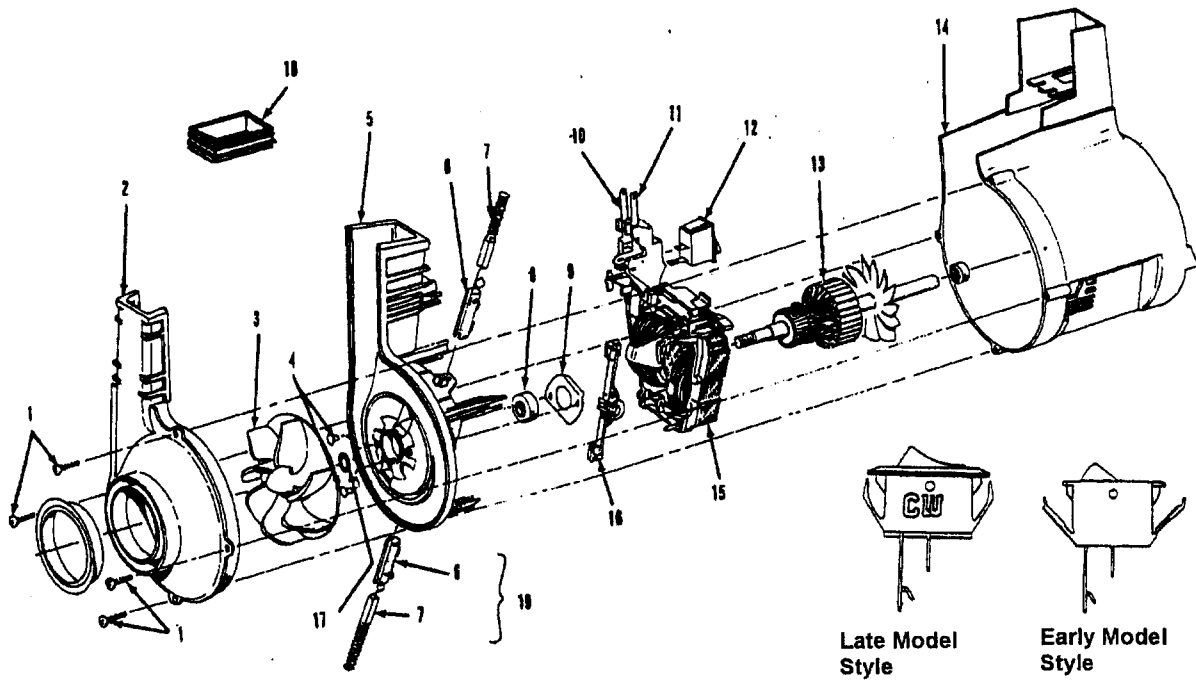

Ref. No.	Part No.	Description
	43576142	Motor Assem. Comp.
	43576181	+ Motor Assem. Comp. (Replaced by 43576204)
1	214793DA	Screw-Self Tapping (4)
2	38736033	Fan Chamber
3	38755030	Fan
4	N/A	Rivet - Semi Tubular (2)
5	N/A	Motor Housing Assem.
6	N/A	Motor Brush Holder (2)
7	N/A	Motor Brush Assem. (2)
8	N/A	Bearing
9	N/A	Bearing Retainer
10	36914004	Switch Bus Bar
11	39116005	+ Attachment Terminal
12	28218043	Switch Assem. - Early Models (Prior to 5/96)
	28161062	Switch Assem. - Late Models (After 5/96)
13	N/A	Armature/Bearing Assem.
14	37194046	Motor End Cap Assem. - MW
15	N/A	Field Assem.
16	N/A	Lamp Holder Assem.
17	21312793	* Washer
18	38783020	Duct Seal
19	41311016	Motor Brush Holder Assem.

ITEMS NOT ILLUSTRATED

- 38781013 + Duct Seal (8 1/2" Long adhesive backed foam seal used on early models in place of item 18)
- 54821001 Tape (Roll)