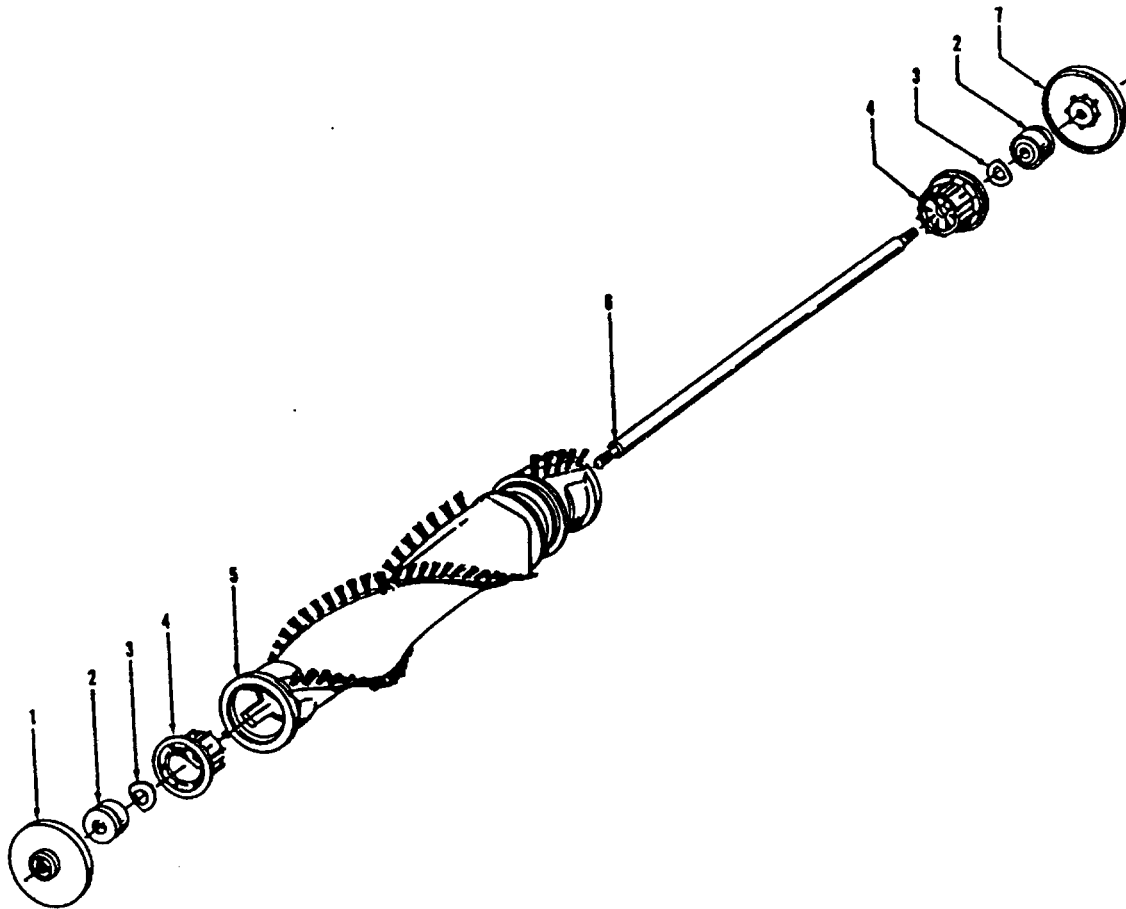

Agitator - 48414081
 Agitator - 48414075

Elite/ Elite II/ Dimension/ Legacy/ TurboPOWER/ Caddy Vac - Four Brush
 Caddy Vac - Four Brush

Ref. No.	Part No.	Description
	48414081	Agitator Assem. Complete (Natural Bristles)
	48414075	Agitator Assem. Complete (Blue Bristles)
1	36423016	Thread Guard - RH
2	43267002	Agitator Bearing Assem. (2)
3	21347003	Conical Washer (2)
4	36422022	Agitator End (2)
5	N/A	Agitator Body
6	32724013	+ Agitator Shaft
7	36423017	Thread Guard - LH - AG