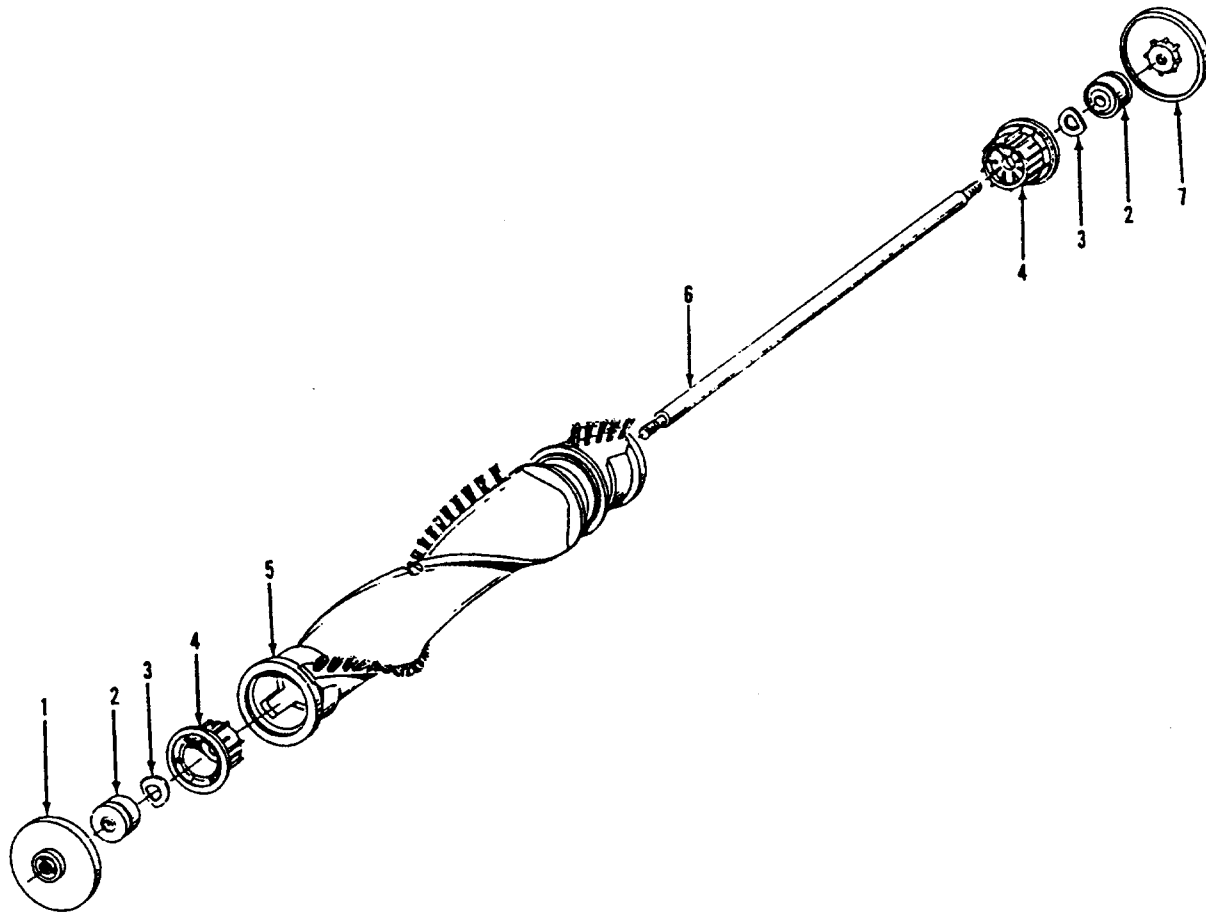

* Model U4299-980 is the same as model U4299-930 which includes a model S1103.

Ref. No.	Part No.	Description
	48414079	Agitator Assem. Comp. - AG
1	36423016	Thread Guard - RH
2	43267002	Agitator Bearing Assem. (2)
3	21347003	Conical Washer (2)
4	36422022	Agitator End (2)
5	N/A	Agitator Body
6	32724013	+ Agitator Shaft
7	36423017	Thread Guard - LH - AG