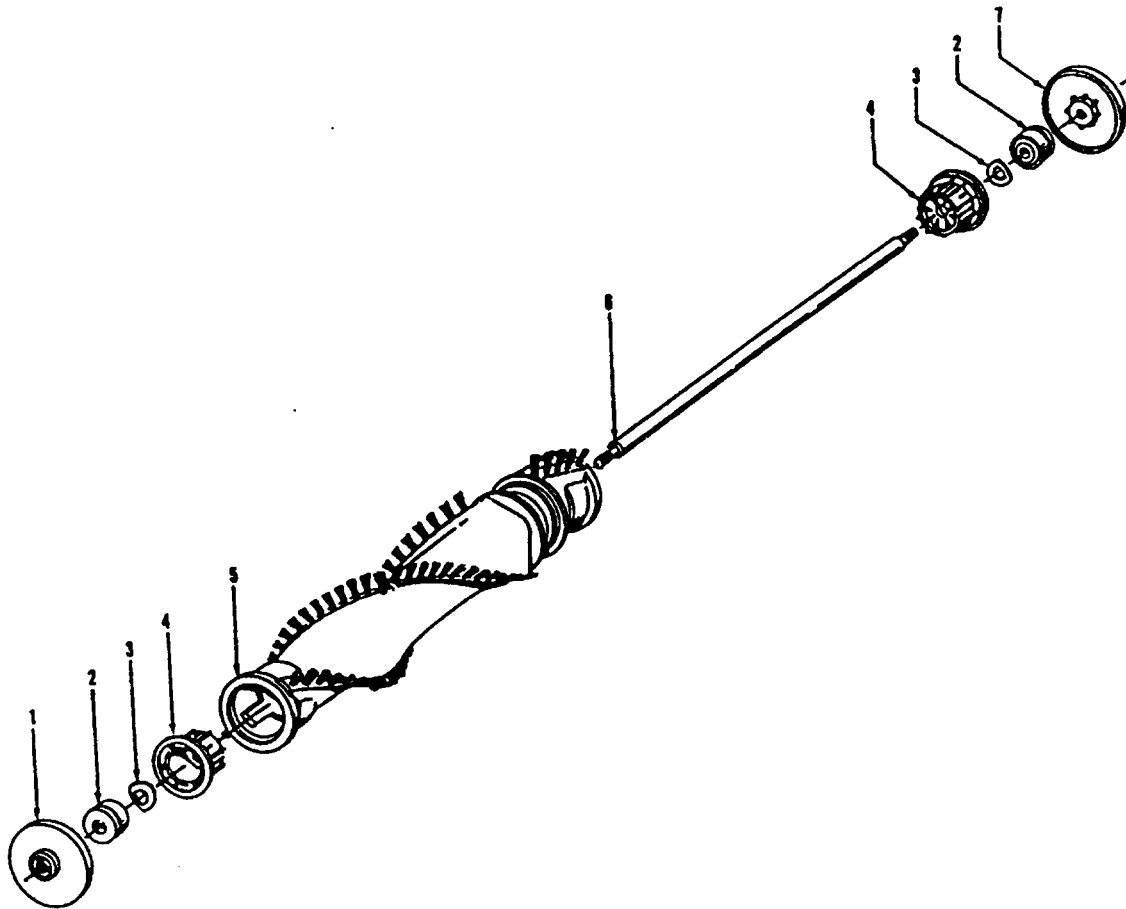

Ref. No.	Part No.	Description
	48414081	Agitator Assem. Complete (Natural Bristles)
	48414075	Agitator Assem. Complete (Blue Bristles)
1	36423016	Thread Guard - RH
2	43267002	Agitator Bearing Assem. (2)
3	21347003	Conical Washer (2)
4	36422022	Agitator End (2)
5	N/A	Agitator Body
6	32724013	+ Agitator Shaft
7	36423017	Thread Guard - LH - AG