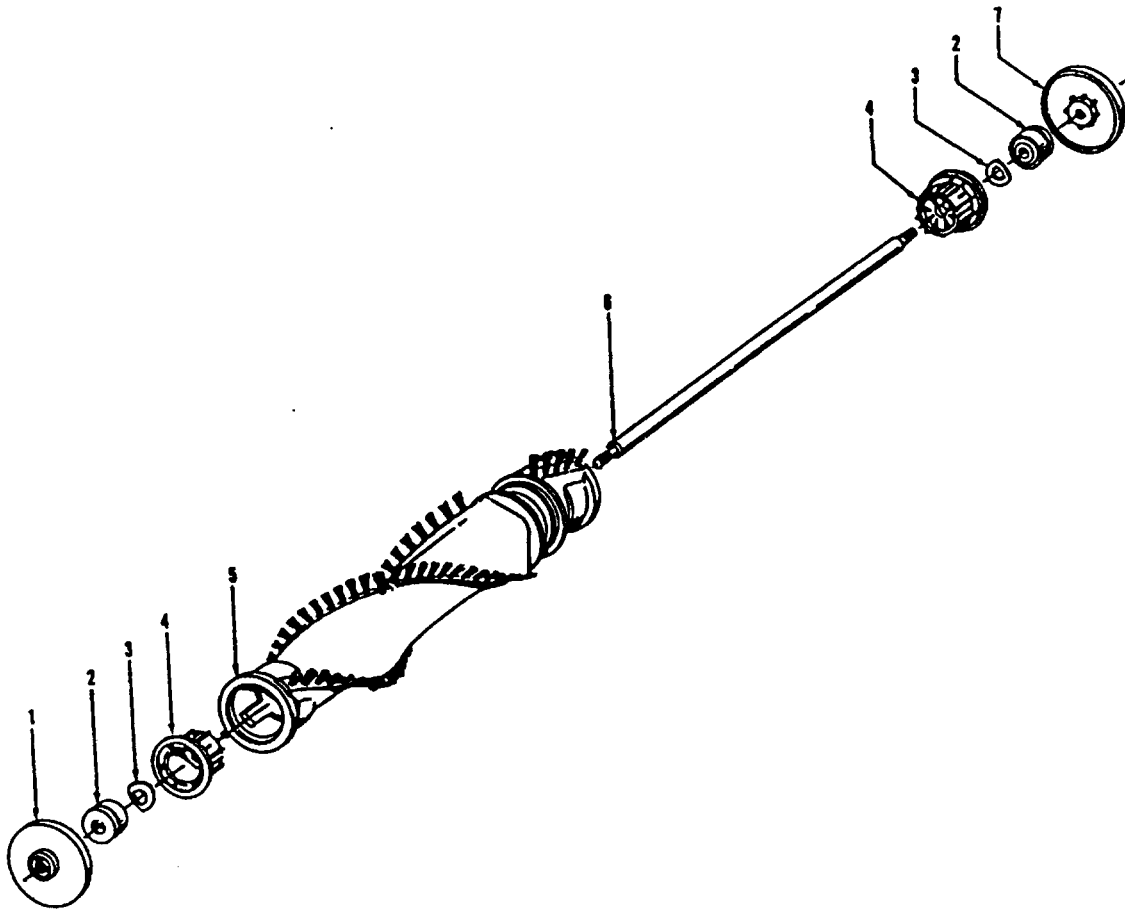

| Ref. No. | Part No.      | Description   |
|----------|---------------|---|
| 37       | 39383098      | Dirt Finder Lens  |
| 38       | 36131090      | Motor Retainer Cap - L.H.   |
| 39       | 43576199      | Motor - 12 amp - (P-364)  |
| 40       | 27313101      | Dirt Finder Lamp  |
| 41       | 38528040      | Belt  |
| 42       | 13261AY       | * Rug Nozzle Rib Shoe   |
| 43       | 42243001      | Main Body Assem.- (Incl. It. 23,24,27,42 ) (Also order 34123056 Gasket) |
| 44       | 38563011      | Nozzle Height Adj. Cam  |
| 45       | Not available | Lever (Use wheel assem. 43248059)                                       |
| 46       | Not available | Wheel Shaft - AY (Use wheel assembly 43248059)                          |
| 47       | Not available | Wheel - AG (Use wheel assem. 43248059)                                  |
| 48       | 36131056      | * Wheel Retainer - BZ   |
| 49       | 48414081      | Agitator ( P. - 204)  |

Agitator - 48414081  
 Agitator - 48414075

Elite/ Elite II/ Dimension/ Legacy/ TurboPOWER/ Caddy Vac - Four Brush  
 Caddy Vac - Four Brush

| Ref. No. | Part No. | Description                                 |
|----------|----------|---|
|          | 48414081 | Agitator Assem. Complete (Natural Bristles) |
|          | 48414075 | Agitator Assem. Complete (Blue Bristles)    |
| 1        | 36423016 | Thread Guard - RH                           |
| 2        | 43267002 | Agitator Bearing Assem. (2)                 |
| 3        | 21347003 | Conical Washer (2)                          |
| 4        | 36422022 | Agitator End (2)                            |
| 5        | N/A      | Agitator Body                               |
| 6        | 32724013 | + Agitator Shaft                            |
| 7        | 36423017 | Thread Guard - LH - AG                      |