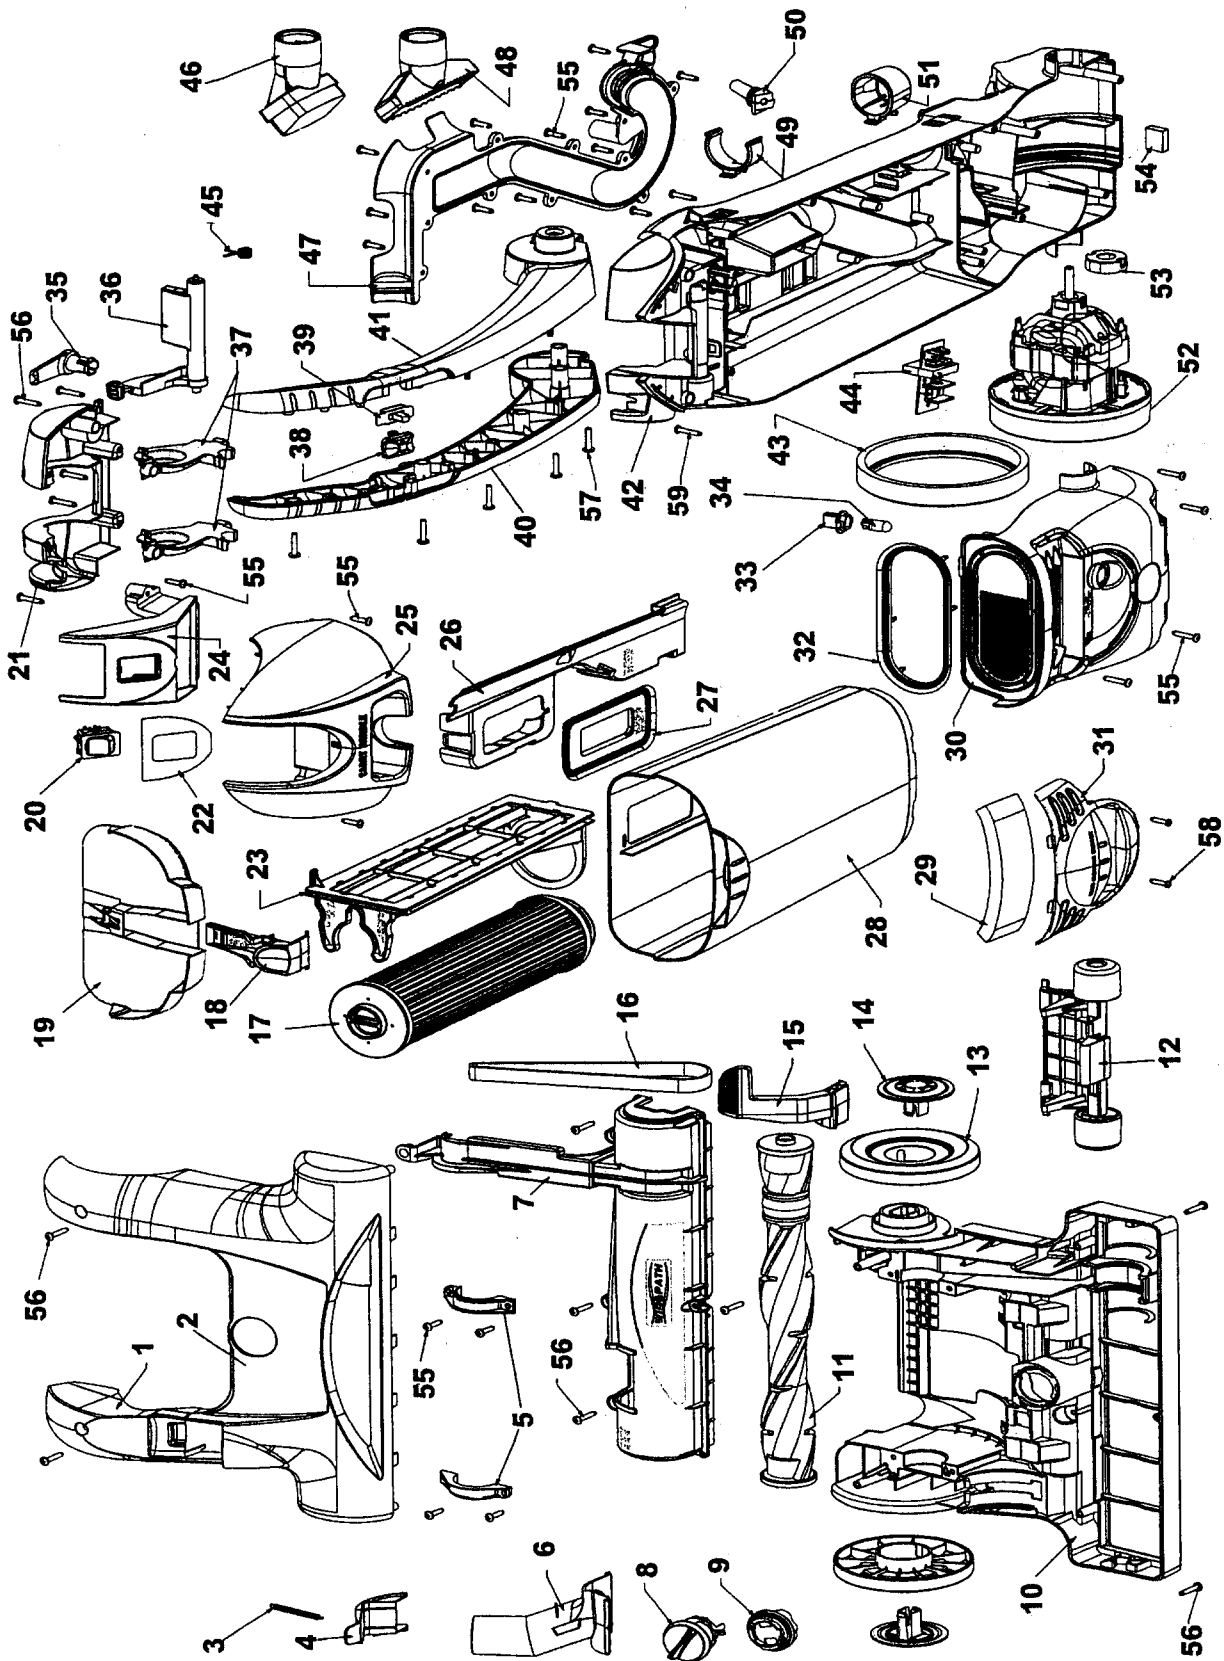

Bagless Upright 15 IN.
(EmPower)

Model U5260-900, U5262-900
U5266-900, U5268-900

**Bagless Upright 15 IN.
(EmPower)**

Ref. No.	Part No.	Description
1.	37253416	Hood - AGP
2.	52115230	Nameplate - U5260-900
	52115227	Nameplate - U5262-900
	52115228	Nameplate - U5266-900
	52115229	Nameplate - U5268-900
3.	38335026	Debris Spring
4.	37257312	Debris Door - AGR
5.	36131118	Trunnion Cover
6.	38646087	Lower Duct - AGS
7.	37243047	Agitator Housing
8.	38563021	Knob Height Adjustment Cam Upper
9.	38563022	Nozzle Height Adjustment Cam Lower
10.	37242146	Main Body - AGS
11.	48414132	Agitator Assem. Complete
12.	43248062	Front Wheel Assembly
13.	38522088	Rear Wheel - AGS
14.	37912018	Wheel Hub - AGR
15.	38458073	Handle Release Lever - AGR
16.	38528040	Belt
17.	40140201	Cartridge Filter Pack
18.	36151034	Latch Actuator - MG U5262-900
	36151035	Latch Actuator - LH U5260-900
	36151036	Latch Actuator - AGV U5266-900
	36151037	Latch Actuator - AG U5268-900
19.	37249051	Dirt Cup Lid - ADV (does not include item 18).
20.	28166001	Switch
21.	37258177	Handle Retainer Cover - AGS
22.	51371030	Switch Mount Nameplate
23.	36426067	Filter Support
24.	37258178	Switch Mount
25.	39458048	Handle Cover - AGP
26.	37258176	Wire Cover
27.	38785020	Inlet Seal - Dirt Cup
28.	38775112	Dirt Cup - AGU - U5262-900
	38775113	Dirt Cup - AGT - U5260-900
	38775114	Dirt Cup - AGW - U5266-900
	38775115	Dirt Cup - AAL - U5268-900
29.	38765024	Final Filter
30.	37196175	Motor Cover - AGP
31.	39383120	Lens/ Final Filter Retainer - AGT U5260-900
	39383121	Lens/ Final Filter Retainer - AGU U5262-900
	39383122	Lens/ Final Filter Retainer - AGW U5266-900
	39383123	Lens/ Final Filter Retainer - AG U5268-900
32.	38785021	Exhaust Seal
33.	27341505	Lamp Socket w / Wires
34.	27313107	Headlight
35.	39442048	Cord Wrap - AGS
36.	36151038	Pivot Latch Lever - LH U5260-900
	36151039	Pivot Latch Lever - MG U5262-900
	36151040	Pivot Latch Lever - AGV U5266-900
	36151041	Pivot Latch Lever - AG U5268-900
37.	36131121	Trunnion Upper Handle
38.	38421078	Surge Button
39.	28179106	Surge Switch with Leads

**Model U5260-900, U5262-900
U5266-900, U5268-900**

Ref. No.	Part No.	Description
40.	39453003	Upper Handle R.H.
41.	39453004	Upper Handle L.H.
42.	37259021	Dirt Cup Housing
43.	36322037	Motor Mount - Large
44.	46851035	PCB Assembly
45.	38355016	Pivot Latch Spring
46.	43414195	Dusting Brush Assembly - AGR
47.	38656039	Dirt Duct Cover - ABE
48.	38614044	Furniture Nozzle - AGR
49.	36433191	Wand Holder Upper
50.	36215028	Cord Protector
51.	36433192	Wand Holder Lower
52.	43576188	Motor Assembly
53.	36322030	Motor Mount - Small
54.	36218023	Wire Grommet
55.	21447266	Screw with 6 Lobe
56.	21447072	* Screw
57.	21447274	Screw with 6 Lobe
58.	017001FW	* Screw (Lens)
59.	21447273	Screw with 6 Lobe

Items Not Illustrated

013261AY	Rib Shoe
27618508	Wire Connector
28382097	Thermal Protector
34123058	PCB Support
38617031	Crevice Tool Long - AGR
38634092	Extension Tube - AGS
38781060	Rope Seal Gasket - 35 IN.
39411001	Foam Muffler - Motor
46383342	Attachment Cord Assem. 31Ft.
49129024	Turbine Hand Tool - U5262-900, U5266-900, U5268-900
49811117	Lead Wire Purple - (Cord to switch)
49811125	Lead Wire Yellow - (From switch to PCBoard)
49811126	Lead Wire Black- (PCBoard to slide switch)
43431226	Hose Assembly
43434042	Hose Assembly - Extra -Reach
51375136	Upper Handle Nameplate - U5260-900
51375137	Upper Handle Nameplate - U5262-900
51375138	Upper Handle Nameplate - U5266-900
51375139	Upper Handle Nameplate - U5268-900

Packaging

56511C05	Owner Manual
58168057	Carton