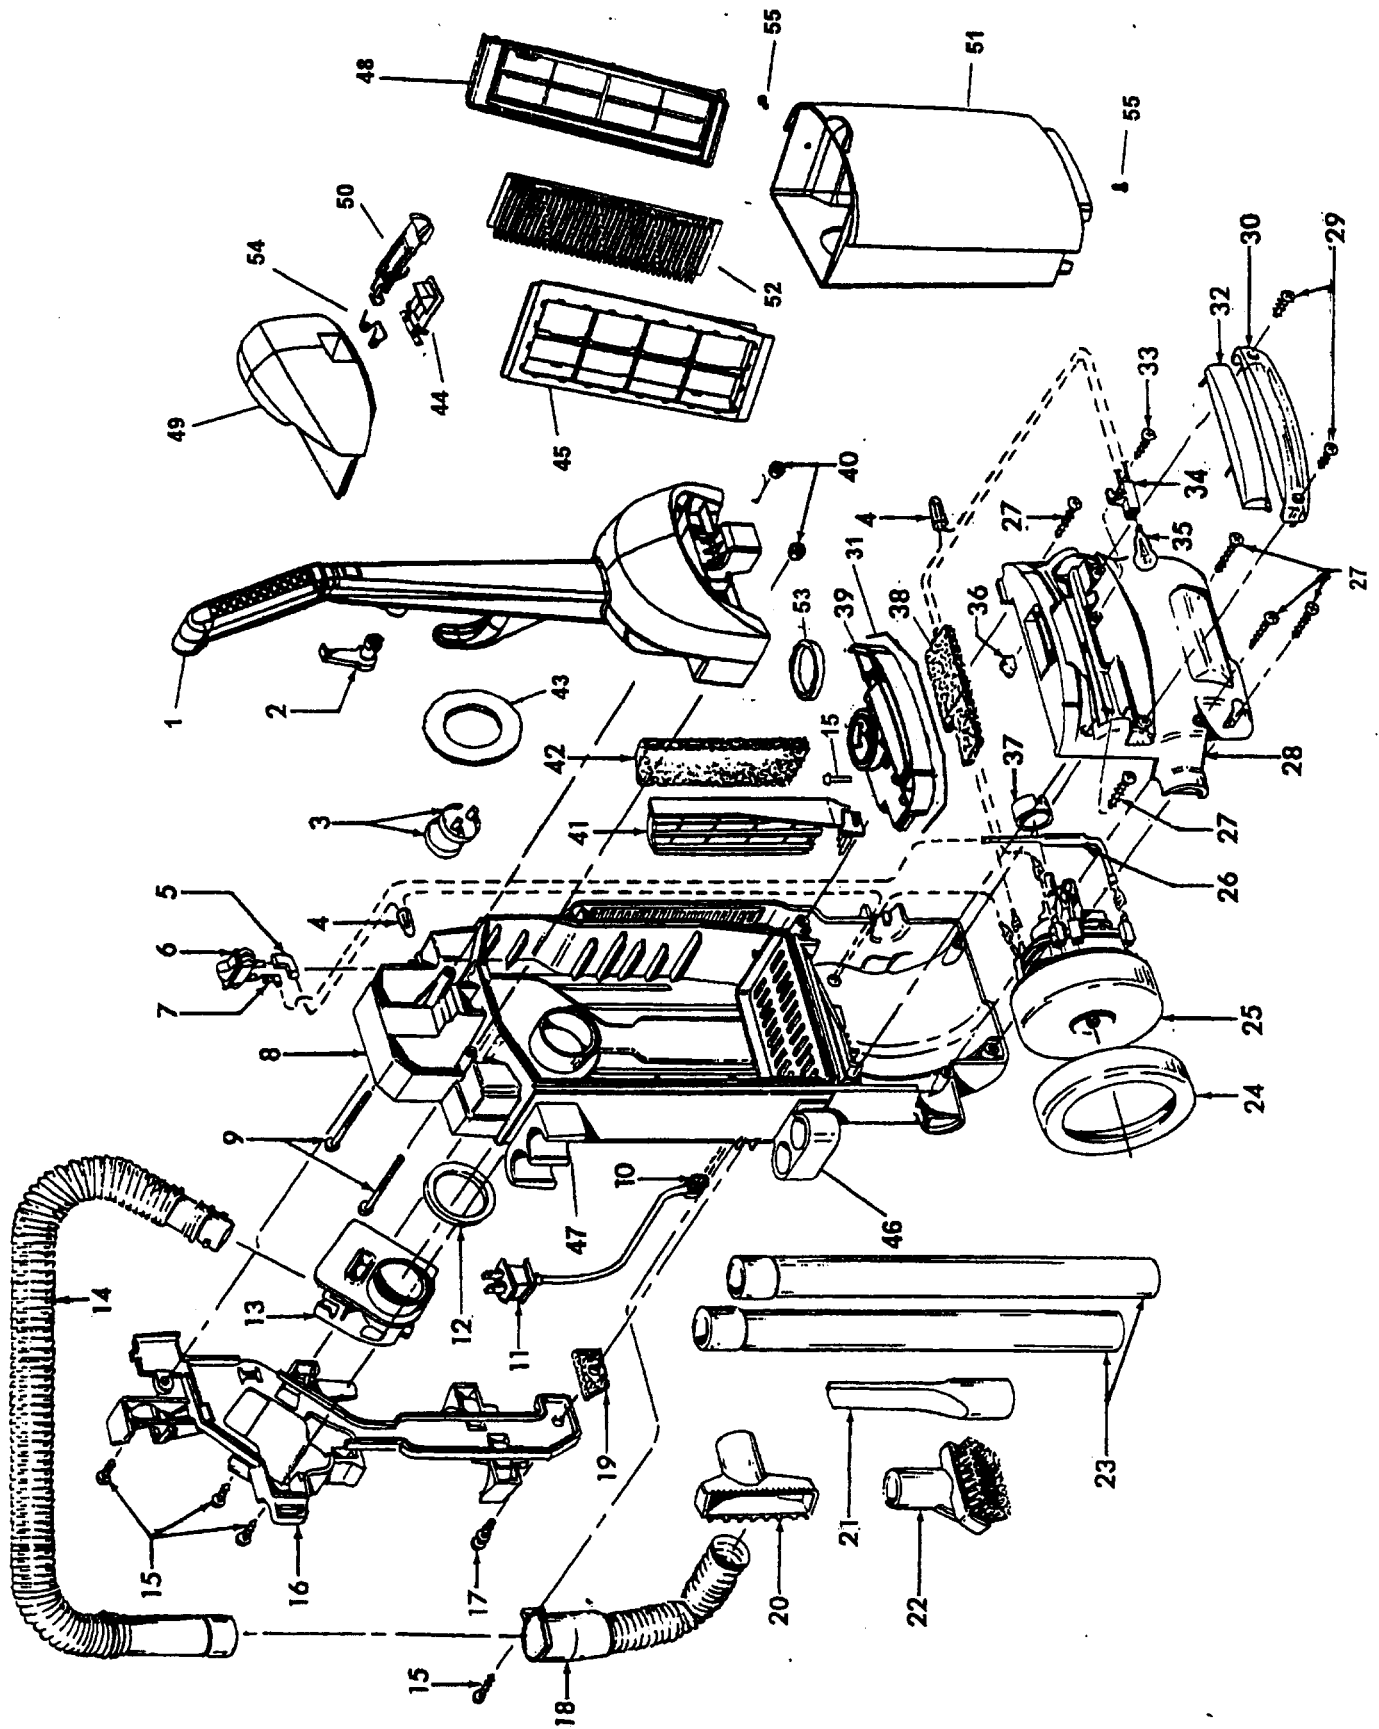

Wide Path Bagless

Models U5344-900, U5347-900, U5347-960,
U5348-900, U5349-900, U5361-900,
U5363-900, U5365-900

Wide Path Bagless

Ref. No.	Part No.	Description
1	39466059	Upper Handle Assem – AFS (order item 2 also) U5344-900, U5361-900
	39466062	Upper Handle Assem - AFT (order item 2 also) U5347-900, U5347-960, U5363-900,
	39466063	Upper Handle Assem - ACU (order item 2 also) U5348-900
	39466064	Upper Handle Assem - AG (order item 2 also)U5349-900, U5365-900
2	3944201P	Cord Wrap - ABE
3	27479307	* Wire Tie
4	27618508	* Wire Connector
5	N/A	Terminal
6	28161067	Switch - 1/4" terminals
7	N/A	Terminal
8	37259003	Upper Hsg - ABE(Includes items 46 and 47, order item 43 also)
9	40201149	Handle Hardware (Inc. item 40)
10	27482230	Strain Relief
11	46383334	Cord - 35 Ft. - with 1/4" terminals
12	31178017	Hose Connector Gasket
13	38641005	Hose Connector (also order item 12)
14	43434248	Hose Assembly
15	21447242	Screw (4)
16	36433112	Tool / Hose Holder - ABE
17	23149002	Screw
18	43431005	Angled Connector Assembly w/Hose
19	34311004	Wire Opening Seal
20	3861401E	Furniture Nozzle - ABR
21	38617027	Crevice Tool - ABR
22	43414162	Dusting Brush Assembly - ABR
23	38634078	Extension Tube - AG (2)
24	36322035	Motor Mount - Large
25	43576188	Motor Assembly
	41311017	Motor Brushes (2)
	43566016	Motor Fan Assembly
26	28382087	Thermal Protector - w/ 1/4" terminals
	51873001	Thermal Protector Label
27	21447230	* Screw (5)
28	37196158	Motor Cover - ABE
29	21447228	* Screw (2)
30	39383107	Lens
31	38781061	Rope Seal
32	37944010	Cover - ABE
33	21447072	* Screw
34	47173027	Wiring Harness - w/ 1/4" terminals
35	27313101	Dirt Finder Lamp
36	34131019	Wire Opening Plug
37	36322030	Motor Mount - Small
38	38765019	Secondary Filter
39	Note: Secondary	Filter Retainers include item 53
	36426055	Secondary Filter Retainer-AFS-U5344-900, U5361-900
	36426057	Secondary Filter Retainer – AFT U5347-900, U5347-960, U5363-900

Models U5344-900, U5347-900, U5347-960, U5348-900, U5349-900, U5361-900, U5363-900, U5365-900

Ref. No.	Part No.	Description
	36426058	Secondary Filter Retainer – ACU U5348-900
	36426059	Secondary Filter Retainer – AG U5349-900
	36426064	Secondary Filter Retainer – WW – U5365-900
40	21641558	* Hex Nut (2)
	40201149	Handle Hardware (Inc. It. 9)
41	36426038	Filter Holder - ABE
42	38766008	Final Filter
	40110004	Final Filter Pack (3 Layer - Qty. 2)
43	38784089	Intake Seal – Dirt Cup
44	36151032	Latch – Dirt Cup
45	36426053	Pre-Filter Screen
46	36433116	Lower Wand Holder
47	36433117	Upper Wand Holder
48	36426056	Filter Support
49	37249025	Dirt Cup Lid – AFS –U5344-900
	37249027	Dirt Cup Lid – AFT –U5347-900, U5347-960
	37249028	Dirt Cup Lid – ACU –U5348-900
	37249029	Dirt Cup Lid – AG –U5349-900
	37249047	Dirt Cup Lid – WW – U5365-900
	37249045	Dirt Cup Lid - AFS – U5361-900
	37249046	Dirt Cup Lid – AFT – U5363-900
50	38421104	Latch Actuator
51	38775089	Dirt Cup – U5344-900
	38775092	Dirt Cup – U5349-900
	38775090	Dirt Cup – U5347-900, U5347-960, U5348-900
	38775102	Dirt Cup –, U5361-900, U5363-900, U5365-900
52	40110008	Primary Filter
53	38784084	Exhaust Seal – Dirt Cup
54	38355015	Spring
55	21447041	Screw

Items not illustrated

012910--	Attach. Cord Clamp
43457024	Nozzle Hose Extension -
49811073	Lead Wire - Red - w/ 1/4" terminal
43434042	Hose - 20' Stretch

Packaging

56511B49	Owner Manual - U5344-900, U5347-900, U5347-960, U5348-900
56511B50	Owner Manual – U5349-900
56511B83	Owner Manual – U5361-900, U5363-900, U5365-900
58174101	Carton

Main Body and Components – P. 329