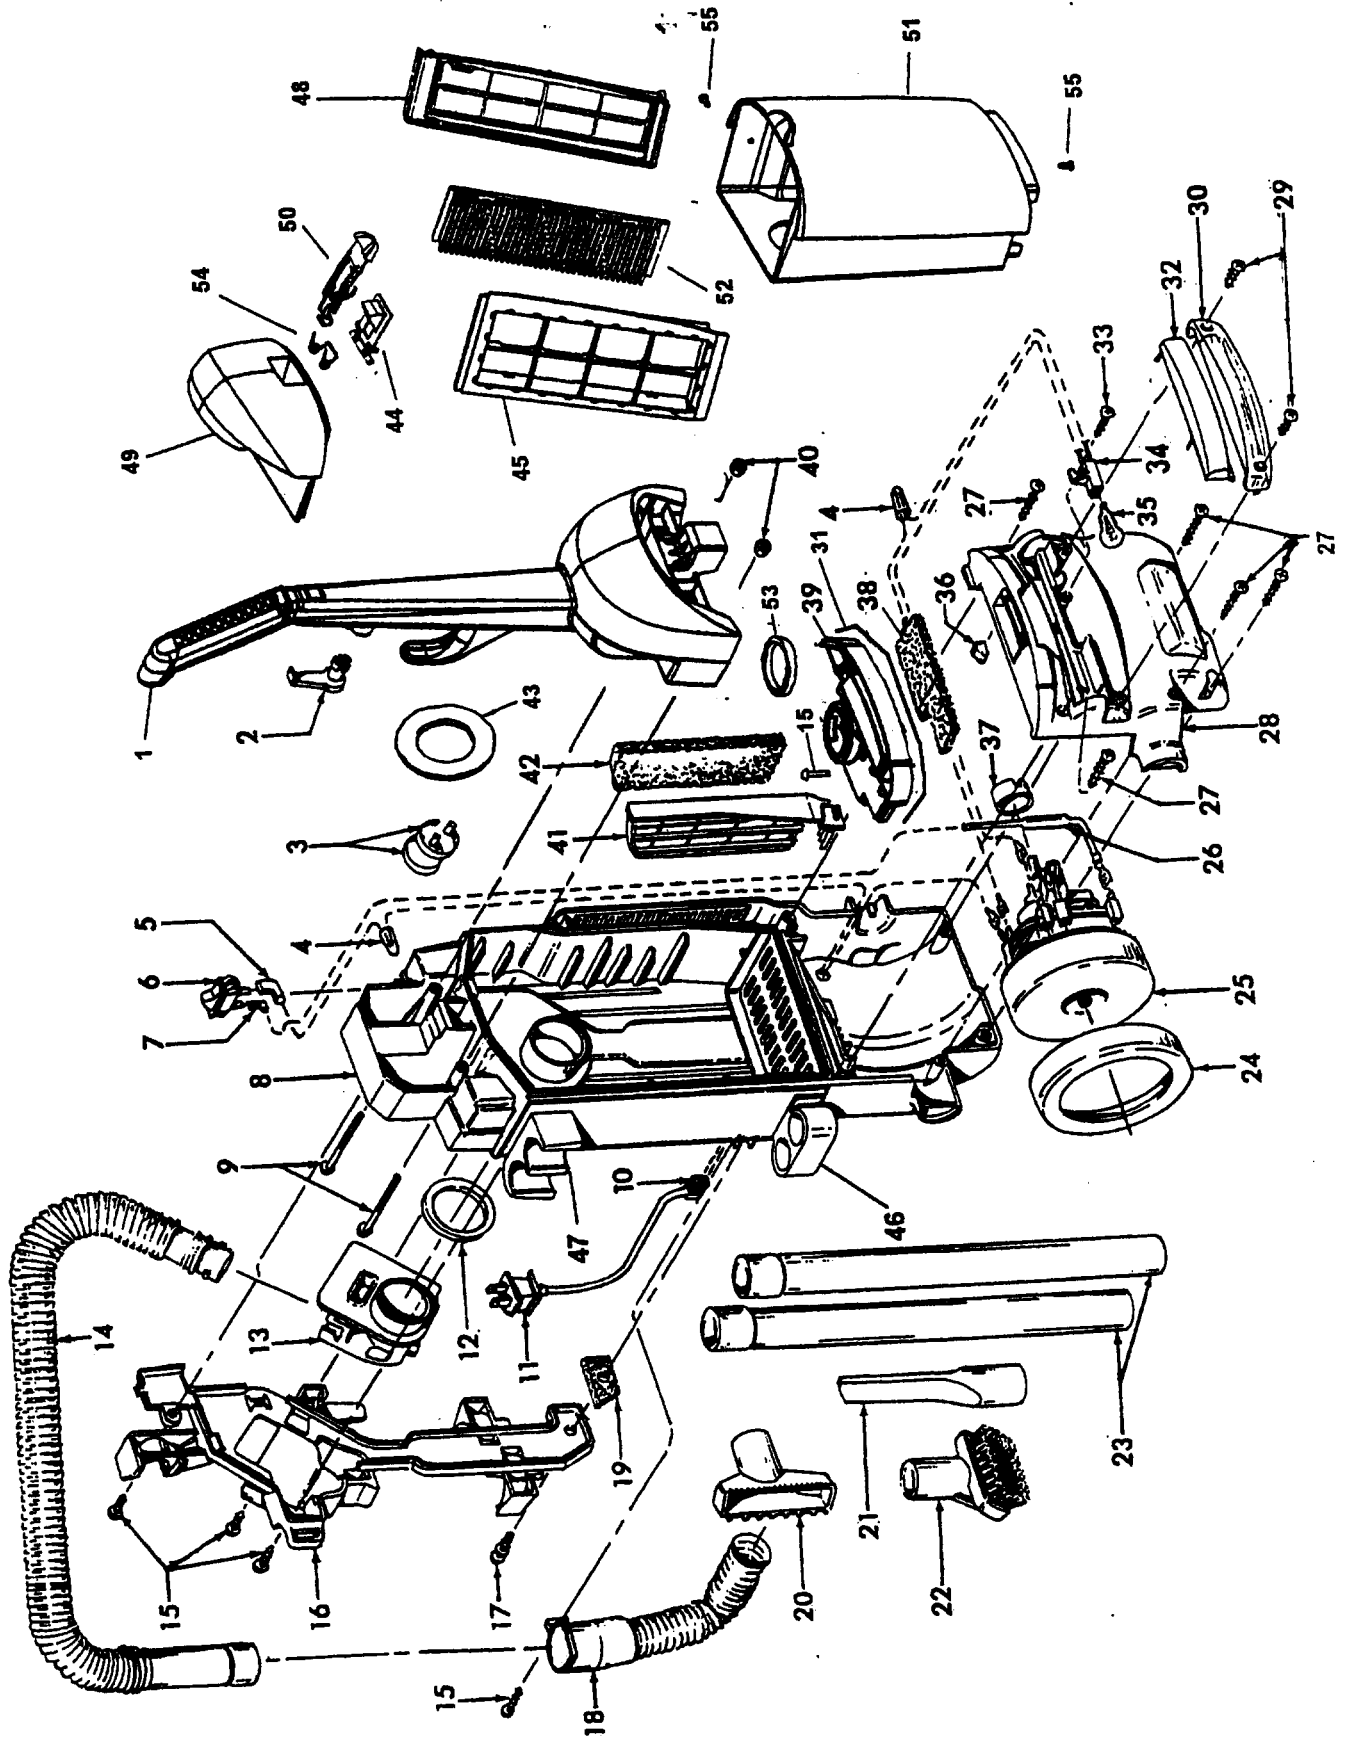

Wide Path Bagless

Models U5344-900, U5347-900, U5347-960,
U5348-900, U5349-900, U5365-900

Wide Path Bagless

Ref. No.	Part No.	Description
1	39466059	Upper Handle Assem - AFS (order item 2 also) U5344-900
	39466062	Upper Handle Assem - AFT (order item 2 also) U5347-900, U5347-960
	39466063	Upper Handle Assem - ACU (order item 2 also) U5348-900
	39466064	Upper Handle Assem - AG (order item 2 also)U5349-900, U5365-900
2	3944201P	Cord Wrap - ABE
3	27479307	* Wire Tie
4	27618508	* Wire Connector
5	N/A	Terminal
6	28161067	Switch - 1/4" terminals
7	N/A	Terminal
8	37259003	Upper Hsg - ABE(Includes items 46 and 47, order item 43 also)
9	40201149	Handle Hardware (Inc. item 40)
10	27482230	Strain Relief
11	46383334	Cord - 35 Ft. - with 1/4" terminals
12	31178017	Hose Connector Gasket
13	38641005	Hose Connector (also order it. 12)
14	43434248	Hose Assembly
15	21447242	Screw (4)
16	36433112	Tool / Hose Holder - ABE
17	23149002	Screw
18	43431005	Angled Connector Assem. w/Hose
19	34311004	Wire Opening Seal
20	3861401E	Furniture Nozzle - ABR
21	38617027	Crevice Tool - ABR
22	43414162	Dusting Brush Assembly - ABR
23	38634078	Extension Tube - AG (2)
24	36322035	Motor Mount - Large
25	43576188	Motor Assembly
	41311017	Motor Brushes (2)
	43566016	Motor Fan Assembly
26	28382087	Thermal Protector - w/ 1/4" terminals
	51873001	Thermal Protector Label
27	21447230	* Screw (5)
28	37196158	Motor Cover - ABE
29	21447228	* Screw (2)
30	39383107	Lens
31	38781061	Rope Seal
32	37944010	Cover - ABE
33	21447072	* Screw
34	47173027	Wiring Harness - w/ 1/4" terminals
35	27313101	Dirt Finder Lamp
36	34131019	Wire Opening Plug
37	36322030	Motor Mount - Small
38	38765019	Secondary Filter
39	Note: Secondary	Filter Retainers include item 53
	36426055	Secondary Filter Retainer-AFS-U5344-900
	36426057	Secondary Filter Retainer - AFT U5347-900, U5347-960
	36426058	Secondary Filter Retainer - ACU U5348-900
	36426059	Secondary Filter Retainer - AG U5349-900
	36426064	Secondary Filter Retainer - WW - U5365-900

Models U5344-900, U5347-900, U5347-960, U5348-900, U5349-900, U5365-900

Ref. No.	Part No.	Description
40	21641558	* Hex Nut (2)
	40201149	Handle Hardware (Inc. It. 9)
41	36426038	Filter Holder - ABE
42	38766008	Final Filter
	40110004	Final Filter Pack (3 Layer - Qty. 2)
43	38784089	Intake Seal - Dirt Cup
44	36151032	Latch - Dirt Cup
45	36426053	Pre-Filter Screen
46	36433116	Lower Wand Holder
47	36433117	Upper Wand Holder
48	36426056	Filter Support
49	37249025	Dirt Cup Lid - AFS -U5344-900
	37249027	Dirt Cup Lid - AFT -U5347-900, U5347-960
	37249028	Dirt Cup Lid - ACU -U5348-900
	37249029	Dirt Cup Lid - AG -U5349-900
	37249047	Dirt Cup Lid - WW - U5365-900
50	38421104	Latch Actuator
51	38775089	Dirt Cup - U5344-900
	38775092	Dirt Cup - U5349-900
	38775090	Dirt Cup - U5347-900, U5347-960, U5348-900
	38775102	Dirt Cup - U5365-900
52	40110008	Primary Filter
53	38784084	Exhaust Seal - Dirt Cup
54	38355015	Spring
55	21447041	Screw

Items not illustrated

012910-	Attach. Cord Clamp
43457024	Nozzle Hose Extension -
49811073	Lead Wire - Red - w/ 1/4" termin
43434042	Hose - 20' Stretch

Packaging

56511B49	Owner Manual - U5344-900, U5347-900, U5347-960, U5348-
56511B50	Owner Manual - U5349-900
56511B83	Owner Manual - U5365-900
58174101	Carton

Main Body and Components - P. 329