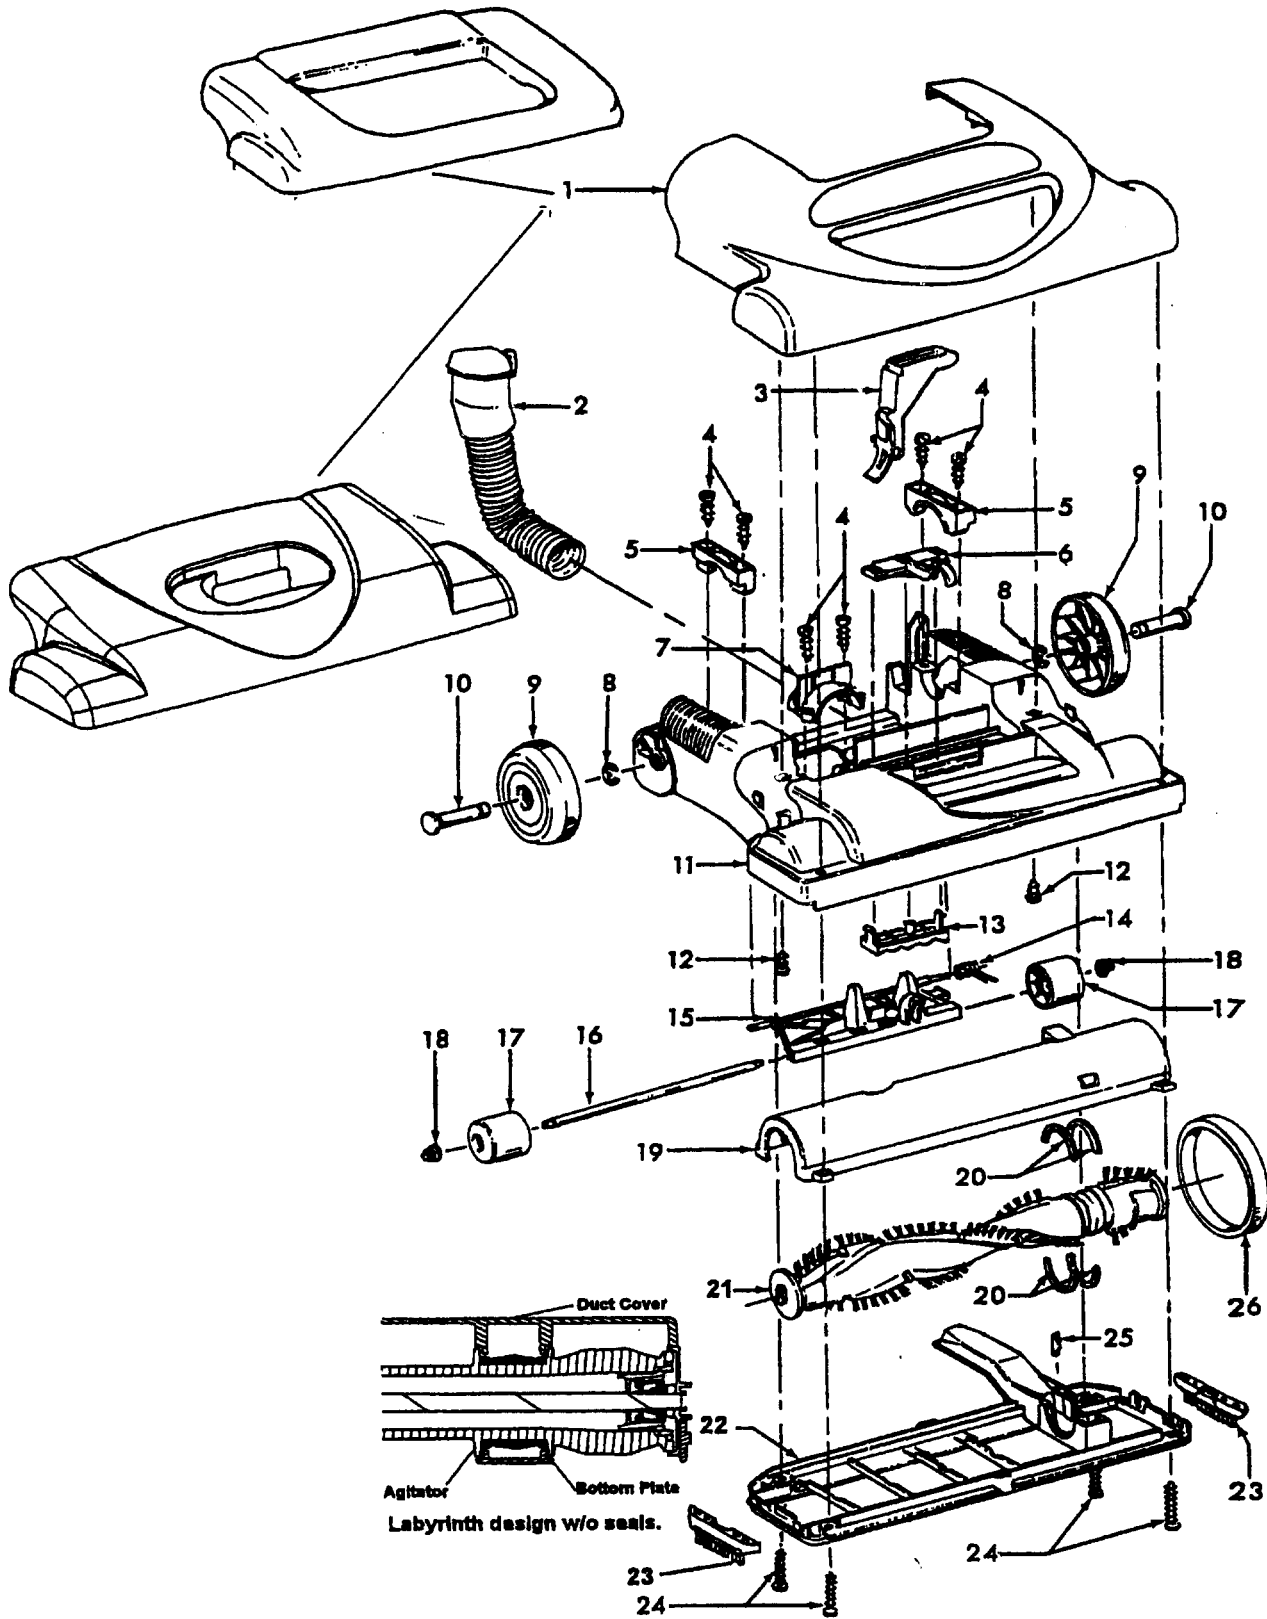

WindTunnel

Models U5344-900, U5347-900, U5347-960, U5348-900, U5349-900, U5409-900, U5409-955, U5409-990, U5453-900, U5461-900, U5462-900, U5463-960, U5464-900, U5465-900, U5465-960, U5465-970, U5465-990

WindTunnel

Models U5344-900, U5347-900, U5347-960, U5348-900, U5349-900, U5409-900, U5409-955, U5409-990, U5453-900, U5461-900, U5462-900, U5463-960, U5464-900, U5465-900, U5465-960, U5465-970, U5465-990

Ref. No.	Part No.	Description	Ref. No.	Part No.	Description
1	37253284	+Deluxe Hood - ABY - U5465- 900, U5465-960, U5465-990	23	39511004	Litter Picker (2)
	37253293	Deluxe Hood - AG -U5465-970		36235088	Furniture Guard Filler (2) U5344-900, U5347-900, U5347-960, U5348-900, U5349-900
	37253308	Deluxe Hood - ACL - U5463-960	24	21447121+	Screw Self Tapping
	37253322	Deluxe Hood - ACL - U5461-900	25	13261AY	* Rug Nozzle Rib Shoe
	37253352	Standard Hood - ADX -U5409-900, U5409-955, U5409-990	26	38528033	Belt
	37253364	Standard Hood - ADK - U5453-900 U5464-900			
	37253386	Standard Hood - ADS - U5462-900			
	37253394	Deluxe Hood - AFS - U5344-900			
	37253399	Deluxe Hood - AFT - U5347-900, U5347-960			
	37253A01	Deluxe Hood - ACU - U5348-900			
	37253A02	Deluxe Hood - AG - U5349-900			
2	43431005	Angled Hose Conn. Assem.			
3	38458043	Handle Release Lever			
4	21447072	* Screw Self Tapping			
5	36131094	Trunnion Cover - ABE			
6	40309004	Nozzle Adjustment Cam Assembly (Includes item 13)			
7	36171044	Hose Clamp - ABE			
8	160017	* Retaining Ring			
9	38522077	Rear Wheel			
10	32434008	Rear Axle - AAX			
11	37242123	Main Body - ABE			
12	21447228	* Screw Self Tapping			
13	40309004	Nozzle Adj. Cam Assem. (Inc. item 6)			
14	38355010	Torsion Spring			
15	36432027	Front Wheel Support			
	43248057	Front Wheel Assembly - (Inc. 15, 16, 17, 18)			
16	32541003	Wheel Shaft			
17	38521004	Front Wheel			
18	36131056*	Wheel Retainer			
19	40309034	Bottom Plate / Duct Cover Assem. Labyrinth Design (Inc. item 22)			
	40309026	Bottom Plate / Duct Cover Assem. (Inc. item 22)			
20	38781053	* Agitator Pulley Seal			
21	48414115	Agitator Assem. Comp. - 15 IN (For use on both Labyrinth and Standard Designs)			
22	40309034	Bottom Plate / Duct Cover Assembly Labyrinth design (Inc. item 19)			
	40309026	Bottom Plate / Duct Cover Assembly (Includes item 19)