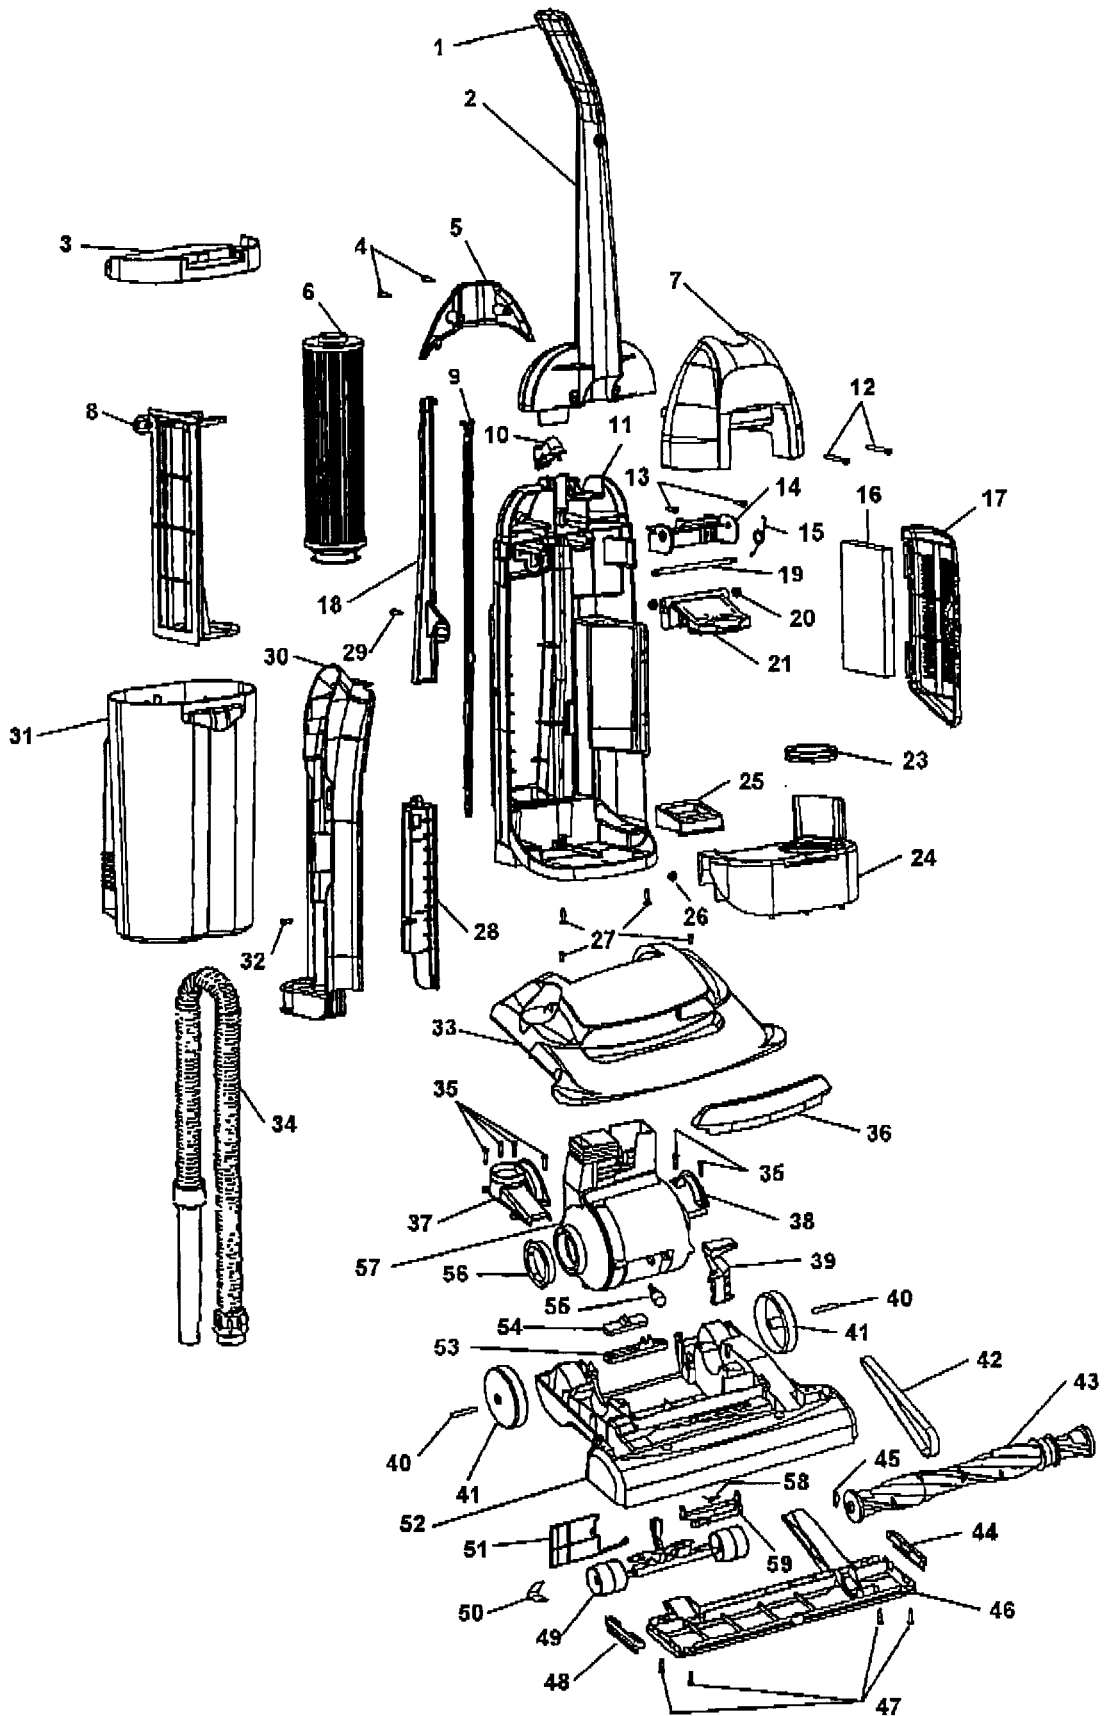

Hoover Bagless Upright - Model U5280-900, ** U5280-990, U5288-900, U5294-900, *
U5294-94
Hoover Bagless Upright - TurboPOWER - Model U5296-900

Hoover Bagless Upright

Model U5280-900, **U5280-990, U5280-940, U5288-900, U5290-900 U5294-900, *U5294-940, U5298-900

Hoover Bagless Upright - TurboPOWER

Model U5296-900

Ref. No.	Part No.	Description
1	37911078	Handle Cap
2	39466041	Upper Handle - ABE
3	42249005	Dirt Cup Lid
4	21447072	Screw Self-Tapping
5	37258132	Handle Cover Rear - ABE - U5280-900, U5296-900, U5290-900 U5280-940, U5298-900
	37258053	+ Handle Cover Rear - ABY -U5294-900
	7258056	+ Handle Cover Rear - ADM-U5288-900
6	40140201	Filter (HEPA)
7	37258124	Handle Cover - ADK - U5280-900
	37258123	Handle Cover - AEB - U5294-900
	37258127	Handle Cover - ADN - U5288-900 U5290-900
	37258160	Handle Cover - AG - U5296-900
	37258155	Handle Cover - ADJ - U5280-940
	37258133	Handle Cover - ADR - U5298-900
8	36426043	Pre-Filter
9	38458057	Switch Rod
10	38433036	Switch Rocker - ACC
11	37259001	Dirt Cup Housing - ABE
12	40201189	Handle Hardware Assem. (Incl. It. 32)
13	21447072	Screw Self-Tapping
14	36153065	Latch Support
15	38355013	Cam Actuator Spring
16	40110004	Final Filter
17	37257261	Filter Grill - ABE
18	37258052	Rear Cover - ABE
19	32541004	Latch Shaft
20	36131056	Wheel Retainer
21	36153064	Latch Dirt Cup
23	38784079	Exhaust Seal
24	37249006	Front Cover - ADK - U5280-900
	37249005	Front Cover - AEB - U5294-900
	37249007	Front Cover - ADN - U5288-900
	37249008	Front Cover - AED - U5296-900
	37249019	Front Cover - ADM - U5290-900
	37249018	Front Cover - ADJ - U5280-940
	37249017	Front Cover - ADR - U5298-900
25	38783026	Intake Seal
26	21641557	Nut
27	21447218	Screw Self-Tapping (4)
28	36923011	Tool Rack Guide
29	21447242	Screw Self-Tapping
30	36433145	Tool Rack
31	38775073	Dirt Cup-ADL- U5280-900, U5298-900 U5294-900, U5296-900, U5280-940
	38775072	Dirt Cup-ADP- U5288-900,U5290-900
32	40201189	Handle Hardware (Incl. It. 12)
	Note: All Hoods include item 36.	
33	42252A88	Hood - ADJ - U5280-900
	42252A87	Hood - ADR - U5294-900
	42252A89	Hood - ADP - U5288-900
	42252A90	Hood - AG - U5296-900 (before 8/01)
	42252B25	Hood - ADM - U5290-900
	42252B23	Hood - ADJ - U5280-940
	42252B26	Hood - ADR - U5298-900
	42252B45	Hood - AG - U5296-900 (after 8/01)
34	43434101	Hose Assem.
35	21447262	Screw - Trilobular (6)