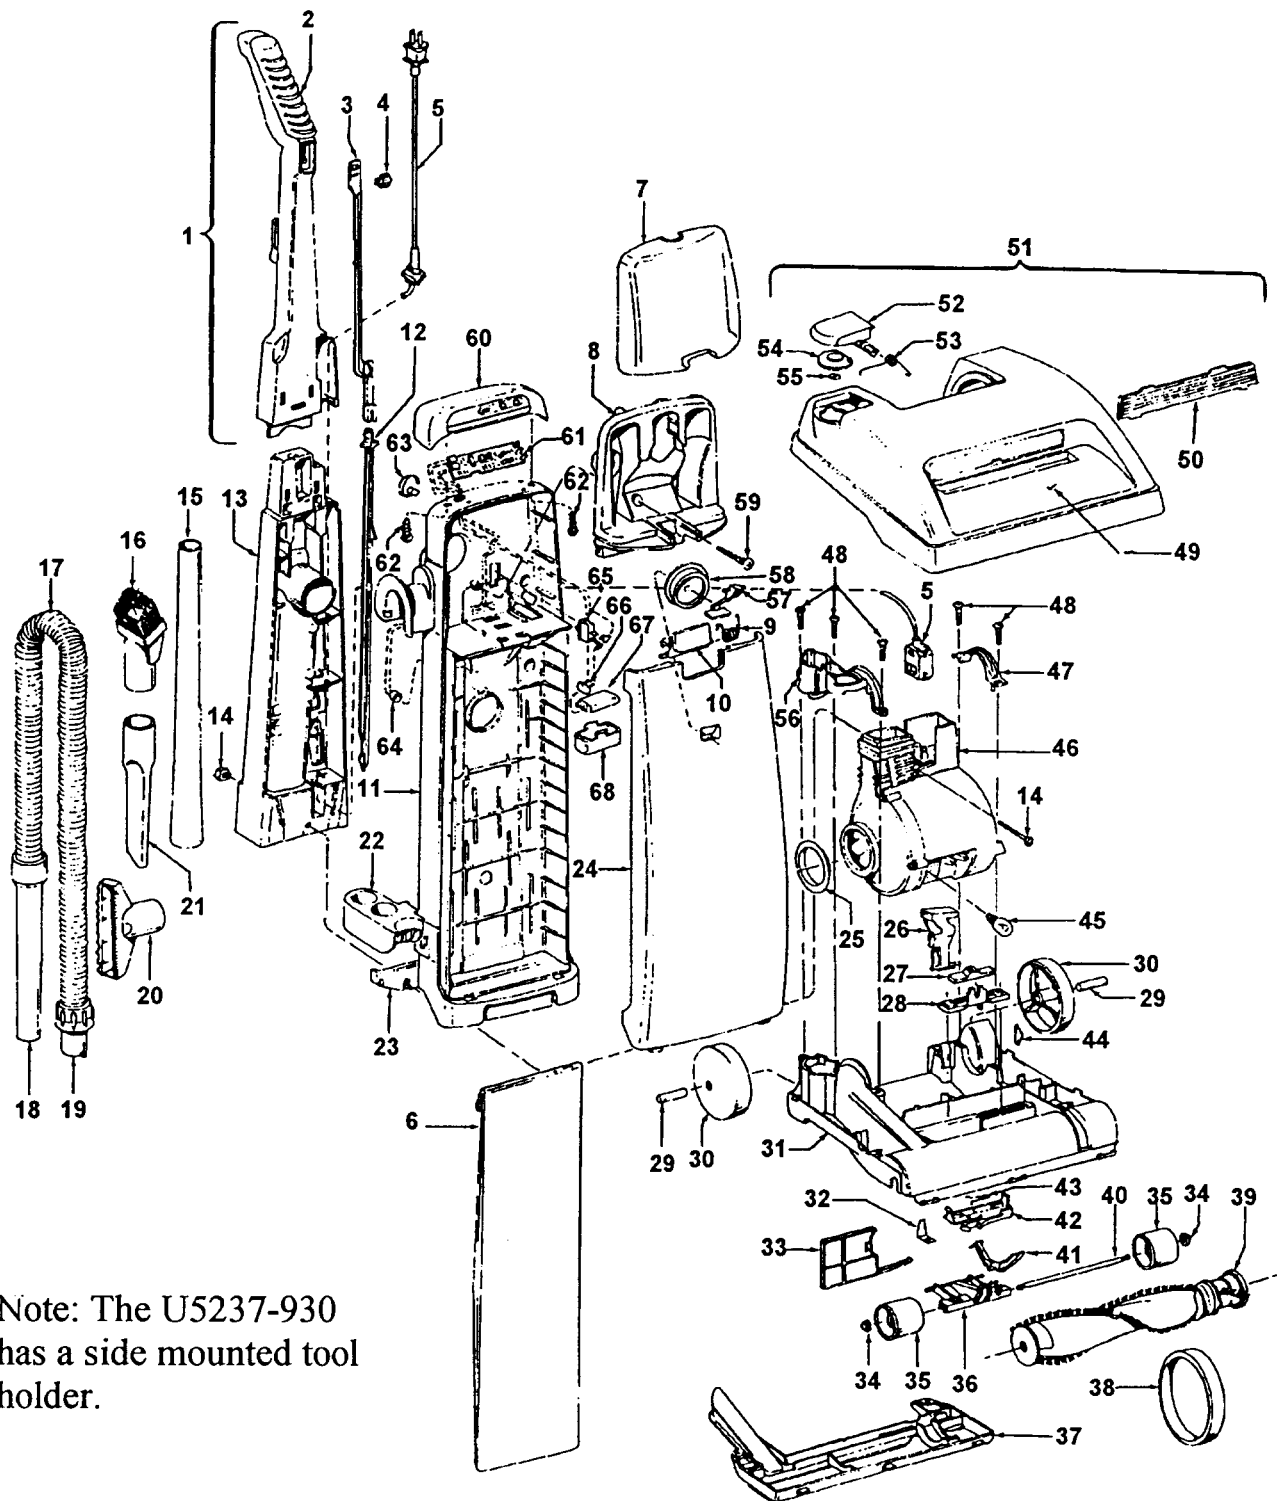

Dirt Finder
Constellation Dirt Finder
TurboPOWER

Model U5231-930
Model U5233-930
Model U5235-930, U5237-930

Note: The U5237-930 has a side mounted tool holder.

**Dirt Finder
Constellation Dirt Finder
TurboPOWER**

**Model U5231-930
Model U5233-930
Model U5235-930, U5237-930**

Ref. No.	Part No.	Description
1	48663204	Upper Handle Assembly - ABE (Incl. Items 2,3,4)
2	37911078	Handle Cap - ABE
3	N/A	Switch Rod - Upper
4	N/A	Switch Button
5	46388027	Attachment Cord Assem. -AG-31'
6	4010100Z	Throw-Away Bag (3 Pk.)
7	37257147	Tool Door- AAN
8	36433125	Tool Holder- ABE
9	38355008	Spring
	38355009	Spring - U5237-930
10	36151013	Bag Door Latch - ABE
11	42253181	Hard Bag Assem. -ABE (Incl. It. 22)
	37254087	Hard Bag Assem. - U5237-930
12	38458046	Switch Rod - Lower -ABE
13	39464025	Lower Handle - ABE
	48669017	Lower Handle Assem. - U5237-930
14	40201085	Handle Hardware Assembly
15	38634078	Extension Tube
16	43414146	Dusting Brush Assembly - ABR
	43414145	dusting brush Assem. - AG - U5235-930, U5237-930
17	43434024	Hose Comp. - AB/AG
	43434035	Hose Comp. - ABX/AG - U5237-930
18	32286025	Hose Adapter - Long - AG
	32288011	Hose Adaptor - AG - U5237-930
19	32377005	Hose Connector - AG
20	38614036	Furniture Nozzle - ABR
	38614029	furniture nozzle - AG- U5235-930, U5237-930
21	38617026	Crevice Tool - ABR
	38617024	crevice tool - AG - u5235-930, U5237-930
22	36433113	Lower Hose Support - ABE
23	36425081	Bag Hsg Bracket-ABE
24	37257215	Bag Hsg Door - ABY - U5231-930 (Incl. It. 9, 10)
	37257218	Bag Housing Door - ABR - U5233-930 (incl. It. 9, 10)
	37257024	Bag housing door - AG - U5235-930 (incl. it. 9, 10)
	37257227	Bag Housing Door - AG - U5237-930 (Incl. It. 9, 10)
25	38784016	Seal - AG
26	38458022	Handle Release Lever-AG
27	38567014	Indicator Knob - U5231-930 U5235-930, U5237-930
	38567025	Indicator Knob - ABR - U5233-930
28	38567009	Cam Actuator - AG
29	31523012	Wheel Shaft - AY (2)
30	38522011	Wheel - Rear-AG (2)
31	42242266	Main Body Assem. - AG (Incl. Items 26,29,30,44)
32	34572002	Cam Actuator Spring - FW
33	38718005	Valve Gate- BZ
34	36131056	Wheel Retainer- AG (2)
35	43248059	Wheel -AG - (2)
36	43248059	Front Wheel Assem. (Incl. It. 35, 40, 41)
37	37245108	Bottom Plate - AG

Ref. No.	Part No.	Description
38	38528040	Belt
39	48414081	Agitator Assembly Complete - AG (P-204)
40	32563012	+ Wheel Shaft -AY (Use 43248059
41	38452089	+ Lever (Use wheel assem. 43248059)
42	38563013	Nozzle Height Adv. Cam - BZ
43	38351012	Spring - FW
44	13261 AY	* Rug Nozzle Rib Shoe
45	27313101	Dirt Finder Lamp
46	43576142	Motor Assembly Comp. -(P-202)
47	36131090	Motor Retainer Cap -L.H.- ABE
48	21447217	* Screw - Self Tapping - AY (5)
49	51669070	Hood Nameplate - U5233-930, U5231-930
	51669071	hood nameplate - u5235-930, U5237-930
50	39383097	+ Dirt Finder Lens BZ
51	42252387	Hood Assem. - ABY - U5231-930
	42252364	Hood Assem. - ABR - U5233-930
	42252a04	hood Assem. -AG- U5235-930, U5237-930
52	37257175	Air Intake Door Assembly - ABE
53	38351011	Spring
54	38784056	+ Seal - AG
55	21362006	* Speed Nut
56	38613029	Air Intake -AG
57	51151004	Indicator Flag - BZ
58	38733002	Bag Check Diaphragm
59	21447220	* Screw
60	37943019	Housing - ABE
	37943025	Housing - ABE - U5237-930
61	46851029	Printed Circuit Board Assembly
	46851030	Printed Circuit Board Assem. - U5237-930
62	21447217	* Screw
63	27479307	* Cable Tie
64	47823001	Microphone Connector Assem.
65	28161063	Switch
66	46515011	Battery Connector Assem.
67	N/A	9 Volt Battery
68	37248010	Battery Cover
	37248011	Battery Cover

items not illustrated

3944201P	Cord Wrap
43414142	floor brush Assem. - u5235-930
41426113	Tool Holder Door Assem. - U5237-930
27352030	Snap in lens - red
27352031	snap in lens - green

packaging Material