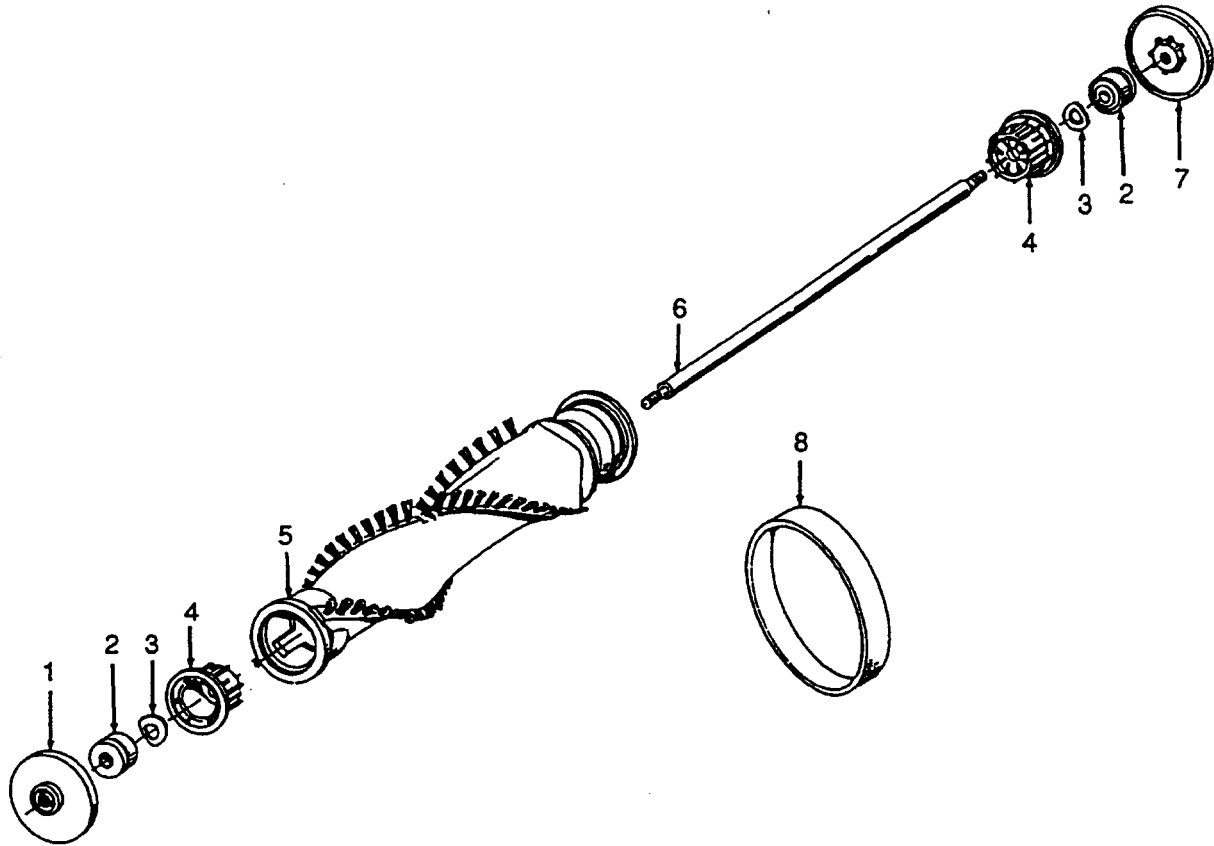

Ref. No.	Part No.	Description
38	23149001	Tapping Screw and Washer Assem.
39	37255014	+ Bag Housing - ABE (incl. It. 46)
40	36142002	Drive Control Pin - ABN
41	39458045	Handle Grip - Upper - ABE (Incl. t. 40)
42	31754002	Handle Sleeve
43	39458010	Handle Grip - Lower Half - ABE
44	21447041	* Screw - Self Tapping
45	39466008	Upper Handle - ABE
46	36433103	Lower Hose Support - ABE
47	38634078	Extension Tube - AG
48	43434096	Cleaning Tool Hose - ABX (Incl. It. 49, 50, 51)
49	36116013	Hose Connector Collar - AG (2)
50	38638058	Hose Connector - AG
51	32286025	Hose Adapter - Long - AG
52	38733002	Bag Check Diaphragm (U6323-930) (U6329-930)
53	51151004	Indicator Flag - BZ (U6323-930) (U6329-930)
54	35111004	Scent Tablet Drawer - AG U6319-930 U6321-930, U6323-930, U6329-930)
	37257142	+ Scent Dispenser Cover - (U6311-930) (U6318-930)

# Agitator

Models U3715-930, U3725-930, U3729-930, U3737-930  
 U3745-930, U6311-930, U6317-930, U6318-930 U6319-930,  
 U6321-930, U6335-930, U6323-930, U6329-930

Ref. No.	Part No.	Description
	48414013	Agitator Assem. Comp. - AG
1	41435018	Thread Guard
2	43267002	Agitator Bearing Assem. (2)
3	21347003	* Conical Washer (2)
4	36422022	Agitator End (2)
5	48414004	Agitator Body
6	160070	Agitator Shaft
7	41435021	Thread Guard - Knurled
8	38528008	Agitator Belt