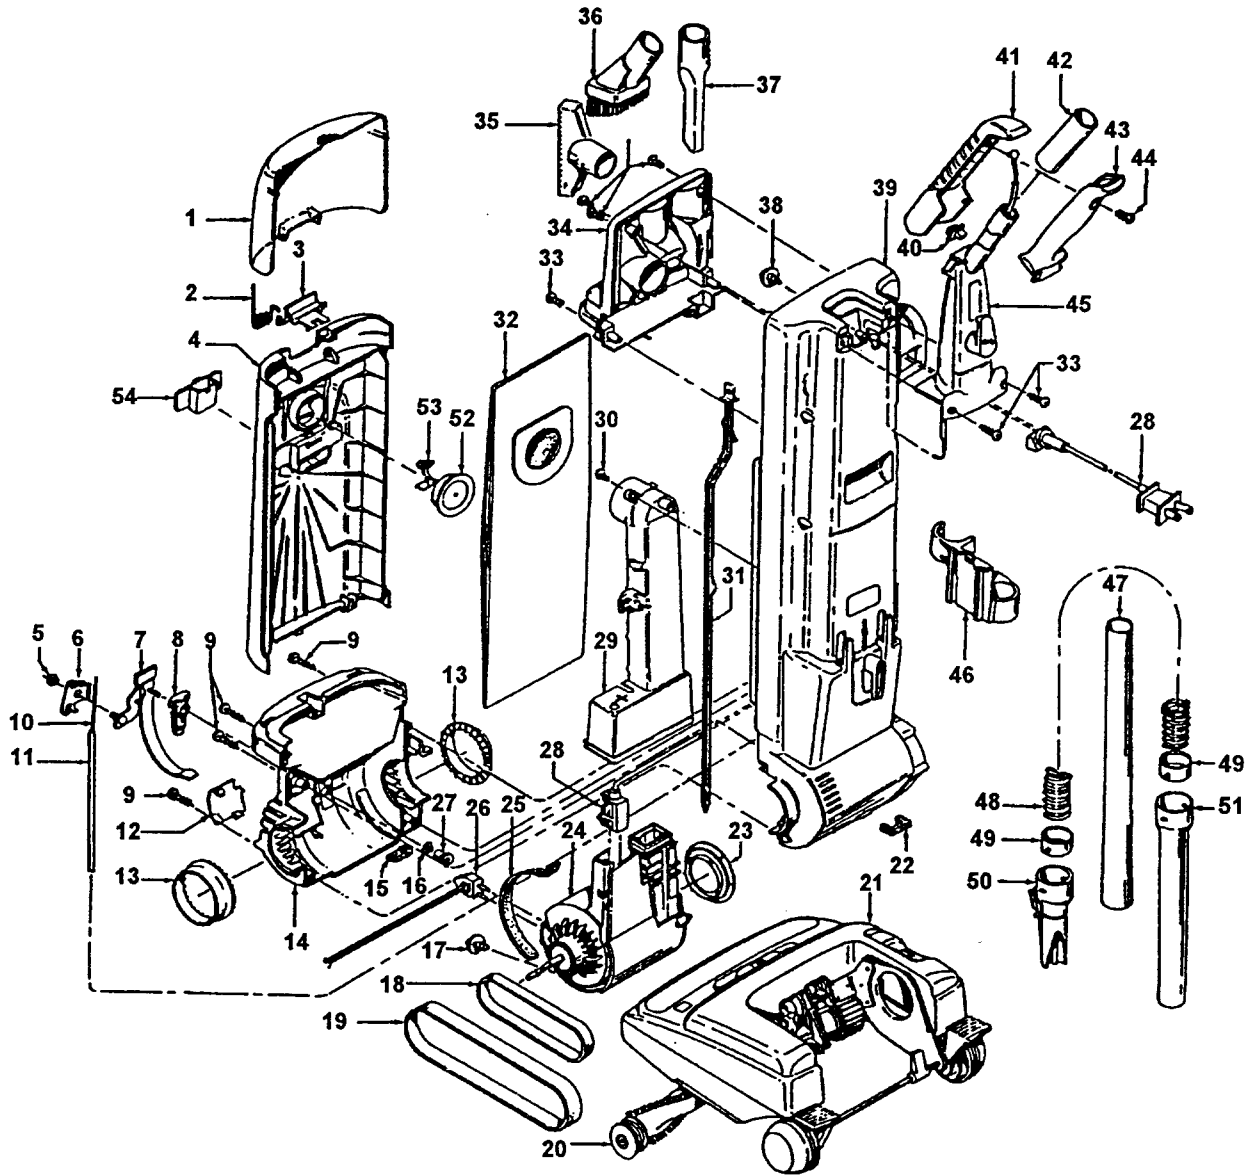

Power Drive - Bag Housing

Models U6311-930, U6317-930, U6318-930
U6323-930, U6329-930

Auto Drive - Bag Housing

Model U6319-930

TurboPOWER 6000 - Bag Housing

Model U6321-930

Power Drive - Bag Housing

Auto Drive - Bag Housing

TurboPOWER 6000 - Bag Housing

Models U6311-930, U6317-930, U6318-930

U6323-930, U6329-930

Model U6319-930

Model U6321-930

Ref. No.	Part No.	Description
1	37257171	Tool Door - AAN
2	38355008	Torsion Spring - FW
3	36151013	Latch - Bag Door - ABE
4	37257198	Bag Housing Door- ABR (U6311-930) (Incl. It. 2,3)
	37257197	Bag Housing Door - AAY (U6317-930) (incl. It. 2,3)
	37257195	Bag Housing Door- ABB (U6323-930) (incl. 2, 3, 54)
	37257196	Bag Housing Door - MB (U6329-930) (Incl. It. 2, 3, 54)
	37257201	Bag Housing Door - MB (U6319-930) (incl. It. 2, 3, 4, 54)
	37257053	Bag Housing Door - AG (U6321-930) (Incl. It. 2, 3, 54)
	37257223	Bag Housing Door - AG (U6318-930) (Incl. It. 2, 3, 54)
5	21641558	* Hex Nut - AAX
6	36131088	Cable Retainer Bracket - AY
7	43143045	Actuator Bar Assem. - AG
8	38511027	Pivot Bearing - AG
9	21447230	* Screw - Self Tapping - FW (4)
10	43211009	Control Cable
11	66661203	Control Cable Tube - AG
12	37196006	Actuator Access Cover - ABE
13	38511002	Bearing - B2 (2)
14	37195103	Motor Cover - ABE (incl. It. 7, 8, 15, 16, 27)
15	38781042	Motor Cover Seal
16	19555-	* Spring Washer
17	23187200	Tapping Screw and Washer Assem.
18	160147AG	Power Drive Belt
19	38528008	Agitator belt
20	48414013	Agitator Assembly Complete (P.- 282)
21		Agitator Housing - (See Detail)
22	38781041	Bag Housing Seal
23	38784012	+ Fan Chamber Seal - AG
24	43576102	Motor Assembly Complete (P.- 297)
25	34123043	Motor End Cap Seal
26	46328002	Dirt Finder Lead Assem.
27	33423007	Nut - Special
28	46388027	Attachment Cord
29	38656029	Dirt Duct
30	21447003	* Screw - Self Tapping - AY
31	38458039	Switch Rod
32	4010075Z	Throw - Away Bag (3 - Pak)
33	21447072	* Screw - Self Tapping (6)
34	36433106	Tool Holder - ABE
35	38614036	Furniture Nozzle - ABR
	38614029	Furniture Nozzle - AG
36	43414146	Dusting Brush - ABR
	43414145	Dusting Brush - AG
37	38617026	Crevice Tool - ABR
	38617024	Crevice Tool - AG

Ref. No.	Part No.	Description
38	23149001	Tapping Screw and Washer Assem.
39	37255014	+ Bag Housing - ABE (incl. It. 46)
40	36142002	Drive Control Pin - ABN
41	39458045	Handle Grip - Upper - ABE (Incl. t. 40)
42	31754002	Handle Sleeve
43	39458010	Handle Grip - Lower Half - ABE
44	21447041	* Screw - Self Tapping
45	39466008	Upper Handle - ABE
46	36433103	Lower Hose Support - ABE
47	38634078	Extension Tube - AG
48	43434096	Cleaning Tool Hose - ABX (Incl. It. 49, 50, 51)
49	36116013	Hose Connector Collar - AG (2)
50	38638058	Hose Connector - AG
51	32286025	Hose Adapter - Long - AG
52	38733002	Bag Check Diaphragm (U6323-930) (U6329-930)
53	51151004	Indicator Flag - BZ (U6323-930) (U6329-930)
54	35111004	Scent Tablet Drawer - AG U6319-930 U6321-930, U6323-930, U6329-930)
	37257142	+ Scent Dispenser Cover - (U6311-930) (U6318-930)

ITEMS NOT ILLUSTRATED

57363002 + Air Freshener Tablet

PACKAGING MATERIAL

56511A06 + Owners Manual
58164015 Carton - Common
58314007 + Cleaner Support
58385027 + Cleaner Support U6319-930,
U6321-930
58333014 + Rear Support
58334016 + Front Support
58366102 + Front Support U6319-930, U6321-930
58362005 + Handle Support
58433006 Tube
58461026 + Hood Support - Foam