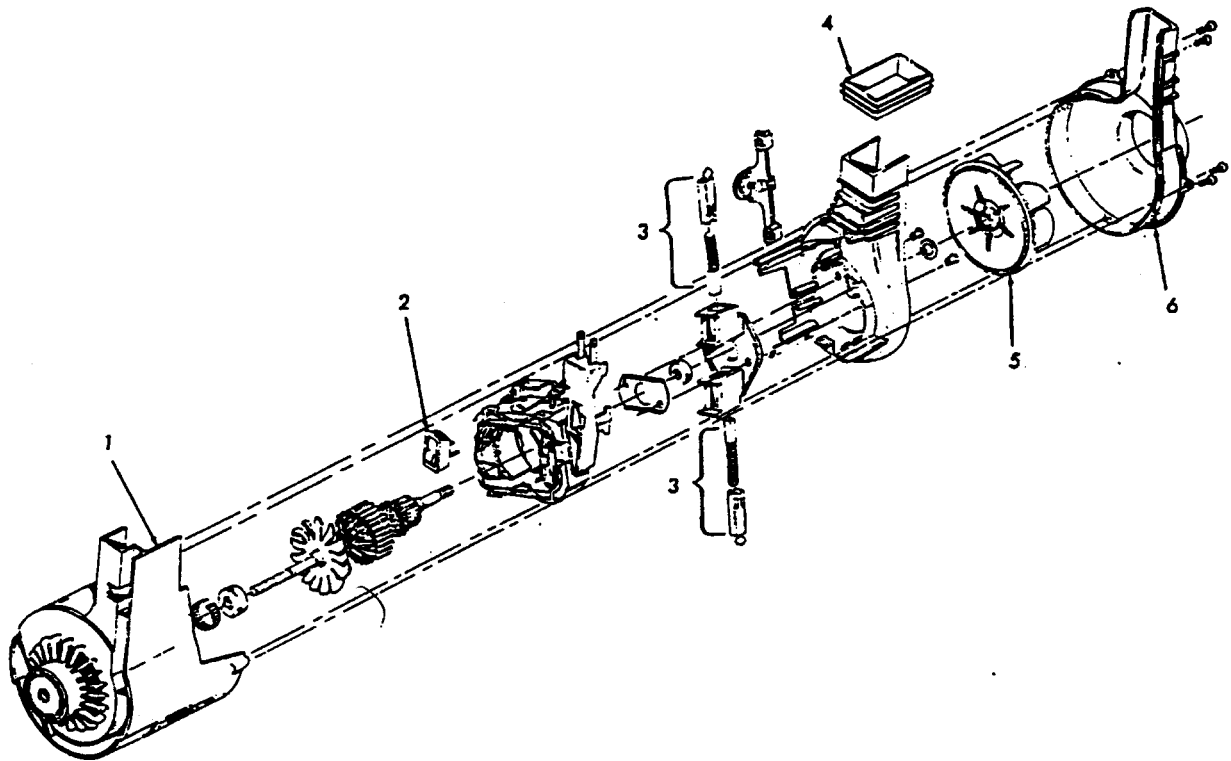

Motor Assembly - 43576102

Ref. No.	Part No.	Description
1	37194035	Motor End Cap - ABE
2	28218043	Switch Assembly - AAP
3	41311016	Brush Holder Assembly (2 req'd)
4	38783020	Duct Seal - AG
5	38755030	Fan - HE
6	38736019	Fan Chamber - ABE