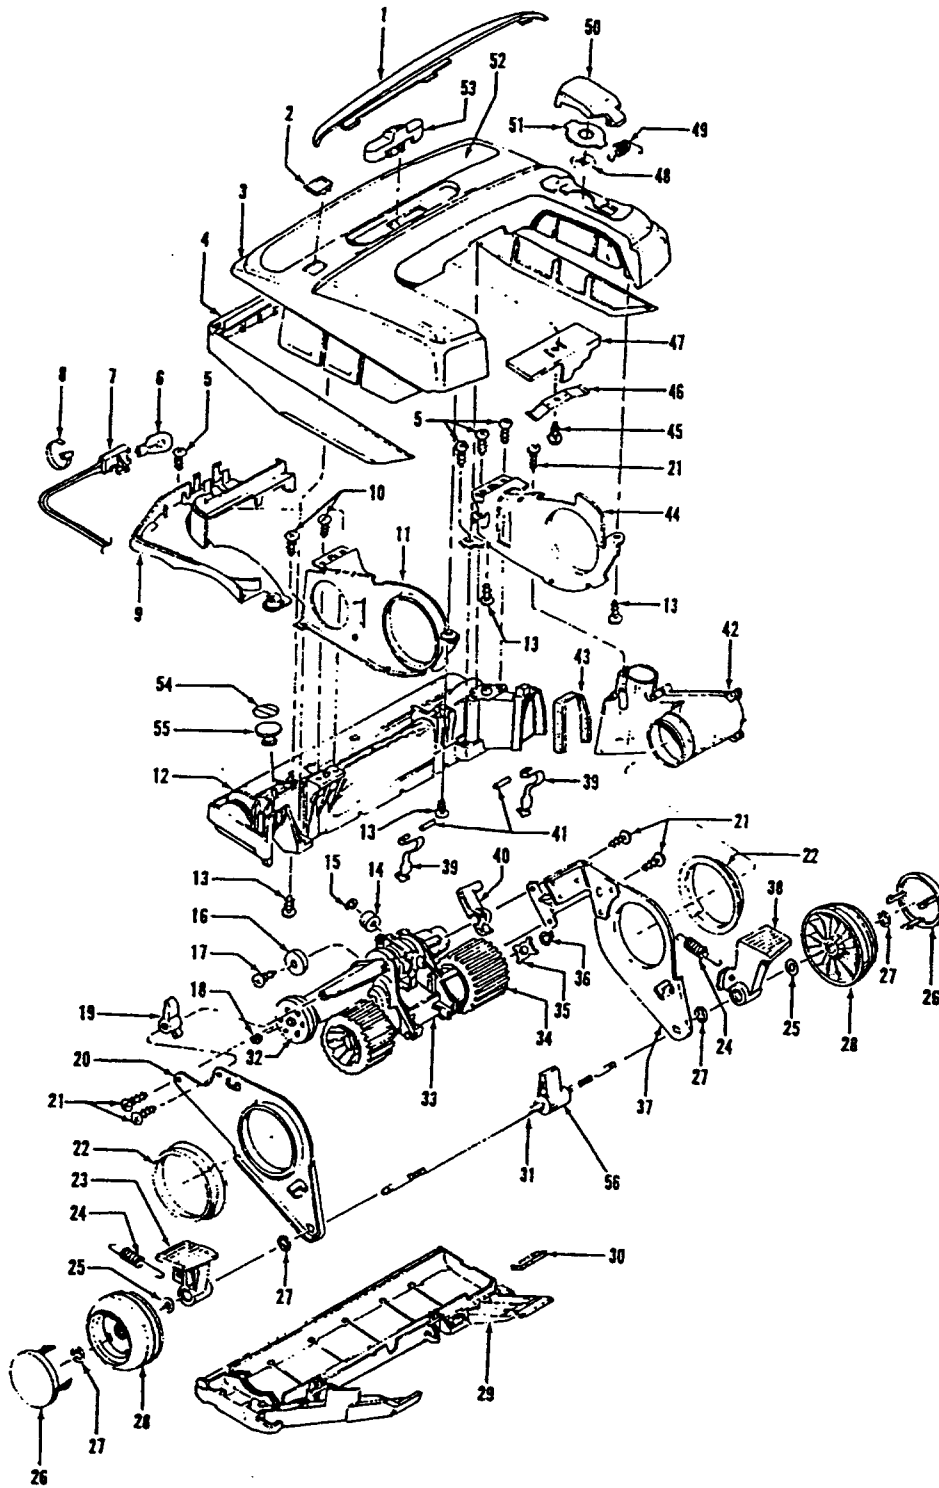

Power Drive - Agitator Housing

Dirt Finder w/Power Drive - Agitator Housing

Auto Drive - Agitator Housing

TurboPOWER 6000 - Agitator Housing

TurboPOWER 7000 - Agitator Housing

Models U6311-930, U6317-930, U6318-930, U6323-930, U6329-930

Model U6331-930

Model U6319-930

Model U6321-930

Model U6335-930