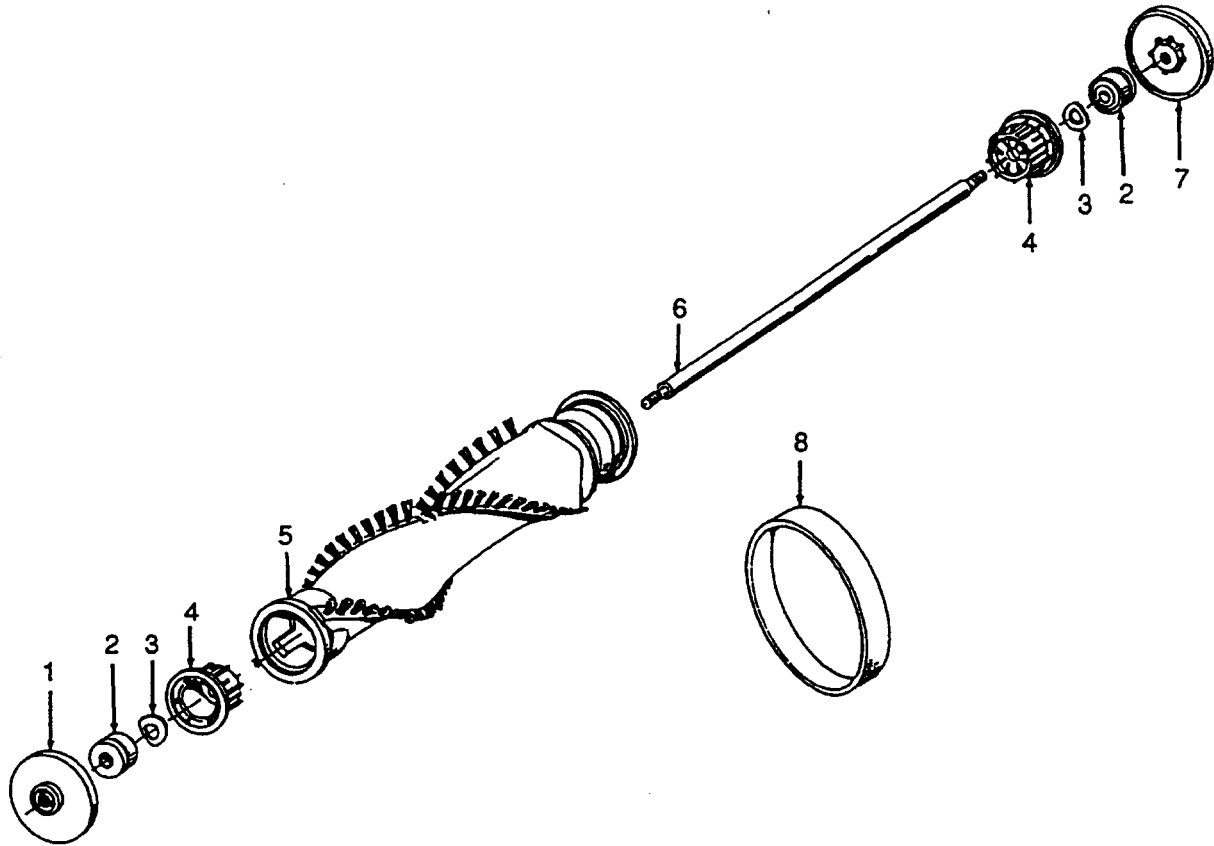

Ref. No.	Part No.	Description
51	32286025	Hose Adapter - Long - AG
52	38733002	Bag Check Diaphragm
53	51151004	Indicator Flag - BZ
54	35111004	Scent Tablet Drawer - AG
55	37248010	Battery Cover
56	N/A	9 Volt Battery
57	27479307	* Lead Wire Tie
58	46515011	Battery Connector Assem.
59	28161063	Switch
60	37943020	Housing - ABE
61	46851029	Printed Circuit Board Assem.
62	21447217	* Screw
63	34663004	Switch Bracket
64	47823001	Microphone Connector Assem.

# Agitator

Models U3715-930, U3725-930, U3729-930, U3737-930  
 U3745-930, U6311-930, U6317-930, U6318-930 U6319-930,  
 U6321-930, U6335-930, U6323-930, U6329-930

Ref. No.	Part No.	Description
	48414013	Agitator Assem. Comp. - AG
1	41435018	Thread Guard
2	43267002	Agitator Bearing Assem. (2)
3	21347003	* Conical Washer (2)
4	36422022	Agitator End (2)
5	48414004	Agitator Body
6	160070	Agitator Shaft
7	41435021	Thread Guard - Knurled
8	38528008	Agitator Belt