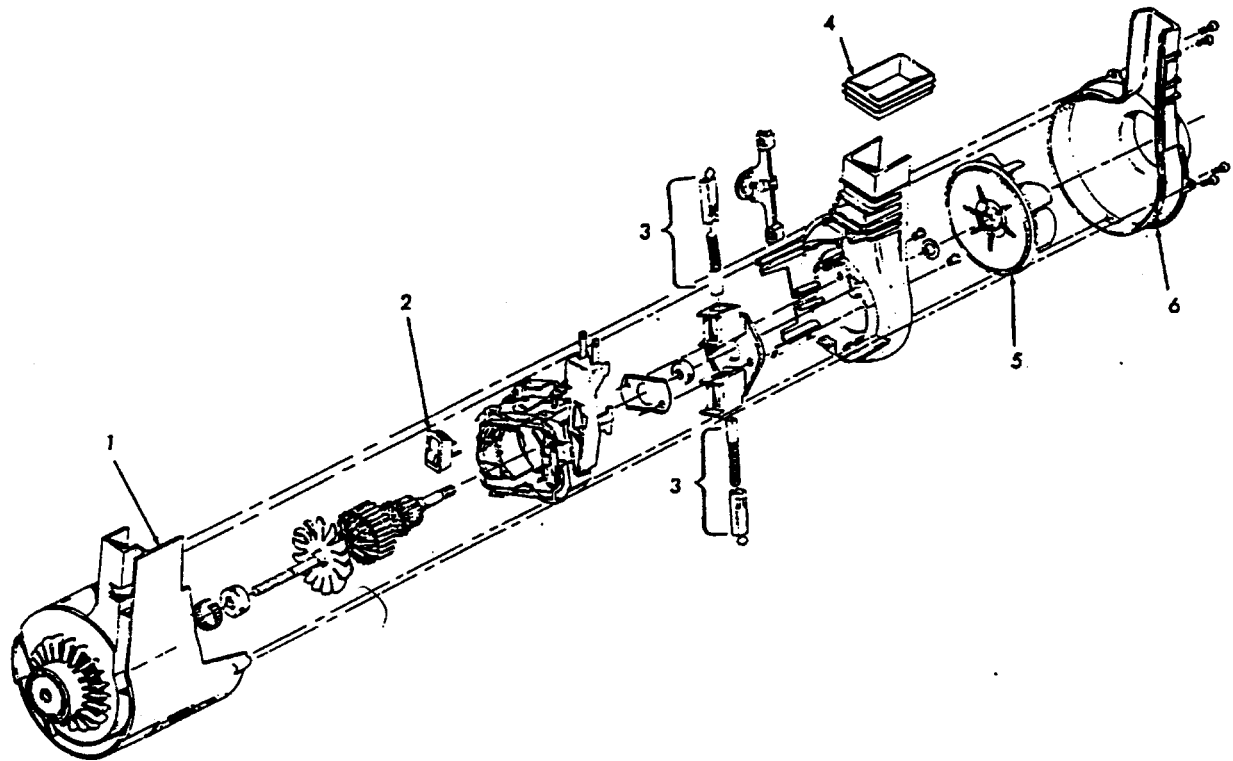

Motor Assembly - 43576102

Ref. No.	Part No.	Description
1	37194035	Motor End Cap - ABE
2	28218043	Switch Assembly - AAP
3	41311016	Brush Holder Assembly (2 req'd)
4	38783020	Duct Seal - AG
5	38755030	Fan - HE
6	38736019	Fan Chamber - ABE