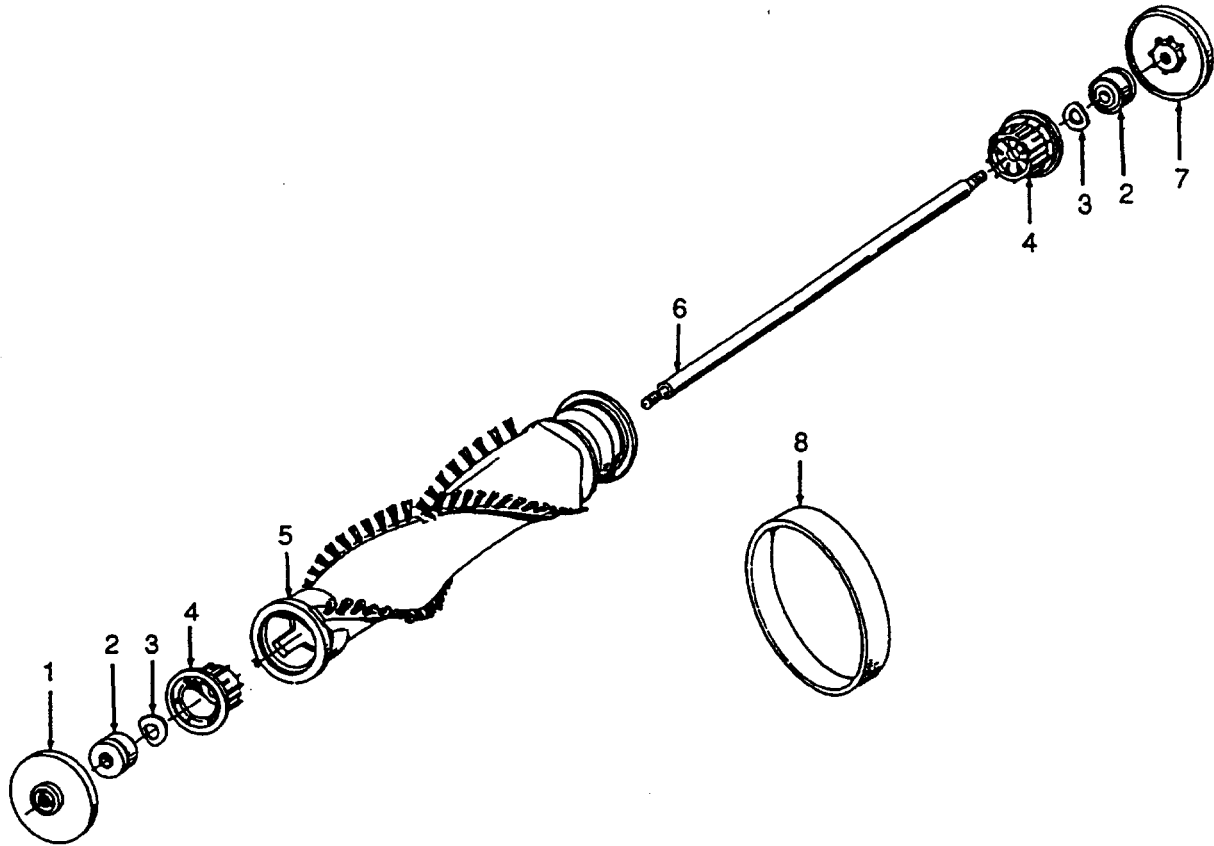

Ref. No.	Part No.	Description
51	32286025	Hose Adapter - Long - AG
52	38733002	Bag Check Diaphragm
53	51151004	Indicator Flag - BZ
54	35111004	Scent Tablet Drawer - AG
55	37248010	Battery Cover
56	N/A	9 Volt Battery
57	27479307	* Lead Wire Tie
58	46515011	Battery Connector Assem.
59	28161063	Switch
60	37943020	Housing - ABE
61	46851029	Printed Circuit Board Assem.
62	21447217	* Screw
63	34663004	Switch Bracket
64	47823001	Microphone Connector Assem.

Agitator

Models U3715-930, U3725-930, U3729-930, U3737-930
 U3745-930, U6311-930, U6317-930, U6318-930 U6319-930,
 U6321-930, U6335-930, U6323-930, U6329-930

Ref. No.	Part No.	Description
	48414013	Agitator Assem. Comp. - AG
1	41435018	Thread Guard
2	43267002	Agitator Bearing Assem. (2)
3	21347003	* Conical Washer (2)
4	36422022	Agitator End (2)
5	48414004	Agitator Body
6	160070	Agitator Shaft
7	41435021	Thread Guard - Knurled
8	38528008	Agitator Belt