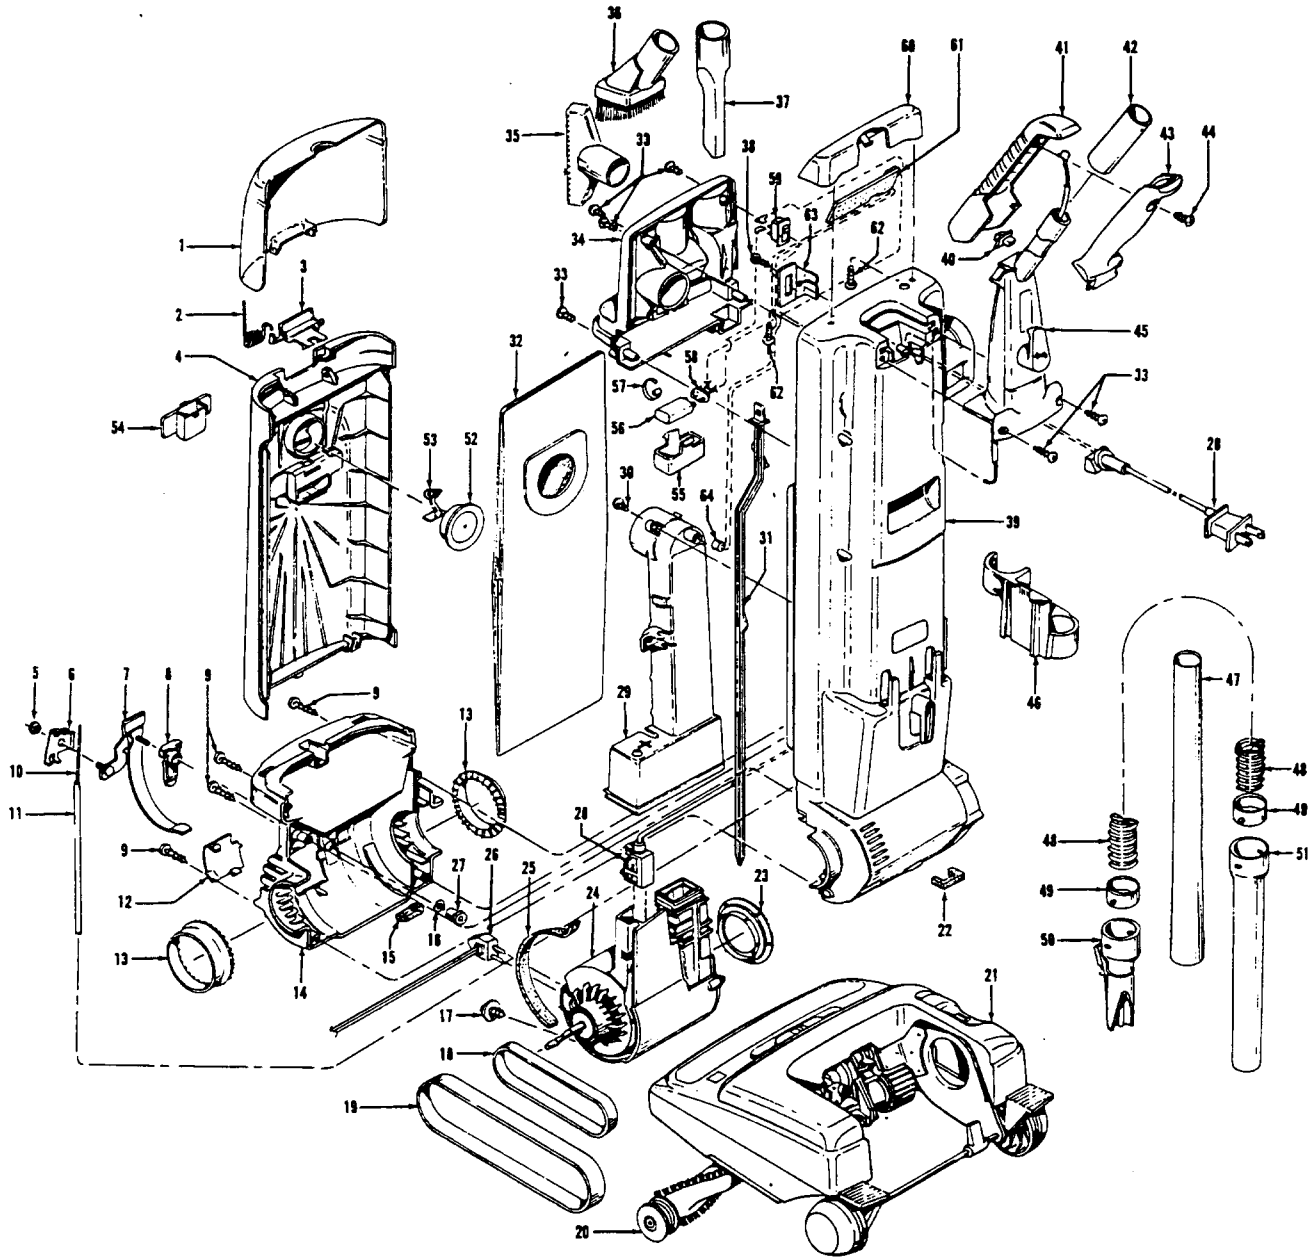

Dirt Finder w/Power Drive - Bag Housing
TurboPOWER 7000 - Bag Housing

Model U6331-930
Model U6335-930

Dirt Finder w/Power Drive - Bag Housing
TurboPOWER 7000 - Bag Housing

Model U6331-930
Model U6335-930

Ref. No.	Part No.	Description
1	37257171	Tool Door-MN
2	38355008	Torsion Spring FW
3	36151013	Latch - Bag Door - ABE
4	37257199	Bag Housing Door - ABM (U6331-930) (incl. lt. 2,3, 54)
	37257055	Bag Housing Door - AG (U6335-930) (Incl. lt. 2, 3, 54)
5	21641558	* Hex Nut - AAX
6	36131088	Cable Retainer Bracket - AY
7	43143045	Actuator Bar Assem. - AG
8	38511027	Pivot Bearing - AG
	21447230	* Screw- Self Tapping - FW (4)
10	43211009	Control Cable
11	66661203	Control Cable Tube - AG
12	37196006	Actuator Access Cover - ABE
13	38511002	Bearing (2)
14	37195103	Motor Cover ABE (Incl. lt. 7, 8,15,16, 27)
15	38781042	Motor Cover Sea[
16	19555	* Spring Washer
17	23187200	Tapping Screw and Washer Assem
18	160147AG	Power Drive Belt
19	38528008	Agitator Belt
20	48414013	Agitator Assembly Complete (p.- 282)
21		Agitator Housing - (p.295)
22	38781041	Bag Housing Seal
23	38784012	+ Fan Chamber Seal - AG
24	43576102	Motor Assembly Complete (p.- 297)
25	34123043	Motor End Cap Seal
26	46328002	Dirt Finder Lead Assem.
27	33423007	Nut Special
28	46388027	Attachment Cord
29	38656029	Dirt Duct - AG
30	21447003	* Screw - Self Tapping - AY
31	38458039	Switch Rod - Lower - AG
32	4010075Z	Throw - Away Bag (3 - Pak)
33	21447072	* Screw Self Tapping (6)
34	36433106	Tool Holder-ABE
35	38614036	Furniture Nozzle - ABR
	38614029	Furniture Nozzle -AG
36	43414146	Dusting Brush - ABR
	43414145	Dusting Brush -AG
37	38617026	Crevice Tool - ABR
	38617024	Crevice Tool - AG
38	23149001	Tapping Screw and Washer Assem.
39	37255023	Bag Housing -ABE (Incl. lt. 46)
40	36142002	Drive Control Pin - ABN
41	39458045	Handle Grip - Upper - ABE (Incl. lt. 40)
42	31754002	Handle Sleeve
43	39458010	Handle Grip - Lower Half -ABE
44	21447041	* Screw- Self Tapping
45	39466008	Upper Handle ABE
46	36433103	Lower Hose Support - ABE
47	38634078	Extension Tube - AG
48	43434096	Cleaning Tool Hose - ABX (Incl. lt. 49, 50, 51)
49	36116013	Hose Connector Collar - AG (2)
50	38638058	Hose Connector - AG

Ref. No.	Part No.	Description
51	32286025	Hose Adapter - Long - AG
52	38733002	Bag Check Diaphragm
53	51151004	Indicator Flag - BZ
54	35111004	Scent Tablet Drawer - AG
55	37248010	Battery Cover
56	N/A	9 Volt Battery
57	27479307	* Lead Wire Tie
58	46515011	Battery Connector Assem.
59	28161063	Switch
60	37943020	Housing - ABE
61	46851029	Printed Circuit Board Assem.
62	21447217	* Screw
63	34663004	Switch Bracket
64	47823001	Microphone Connector Assem.

ITEMS NOT ILLUSTRATED

- 57363002 + Air Freshener Tablet - 1 pack
- 43414142 Floor Brush -AG - U6335-930

PACKAGING MATERIAL

- 56511AO6 + Owners Manual
- 58164015 Carton - Common
- 58385027 + Cleaner Support
- 58333015 + Rear Support
- 58366102 + Front Support
- 58366100 Handle Support
- 58433006 Tube
- 58461026 + Hood Support- Foam