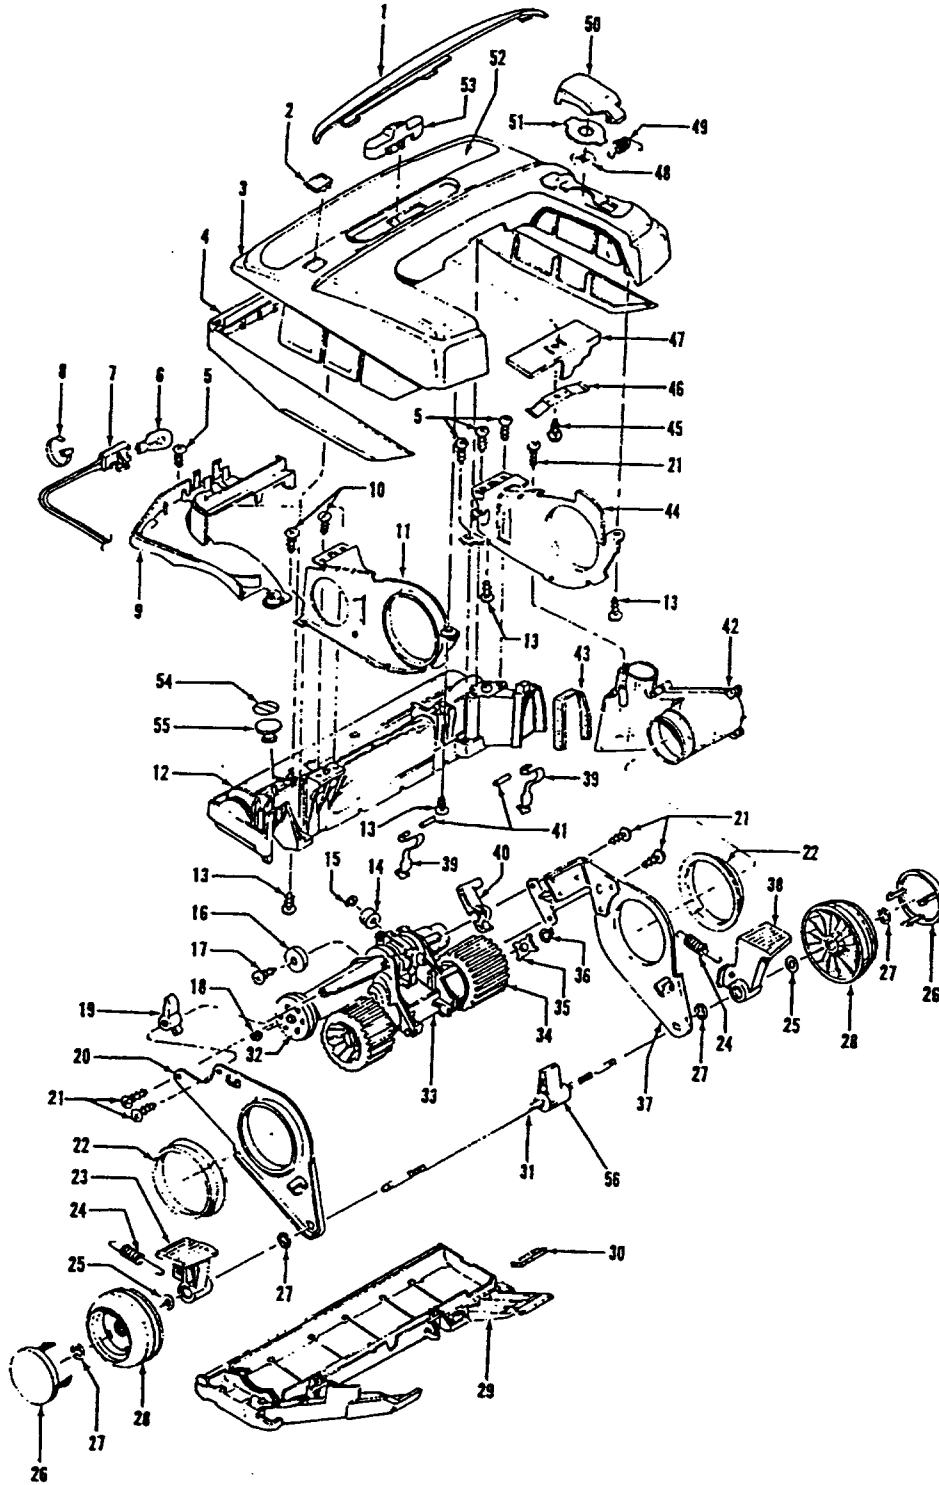

Power Drive - Agitator Housing
Dirt Finder w/Power Drive - Agitator Housing
Auto Drive - Agitator Housing
TurboPOWER 6000 - Agitator Housing
TurboPOWER 7000 - Agitator Housing

Models U6311-930, U6317-930, U6318-930, U6323-930, U6329-930
Model U6331-930
Model U6319-930
Model U6321-930
Model U6335-930