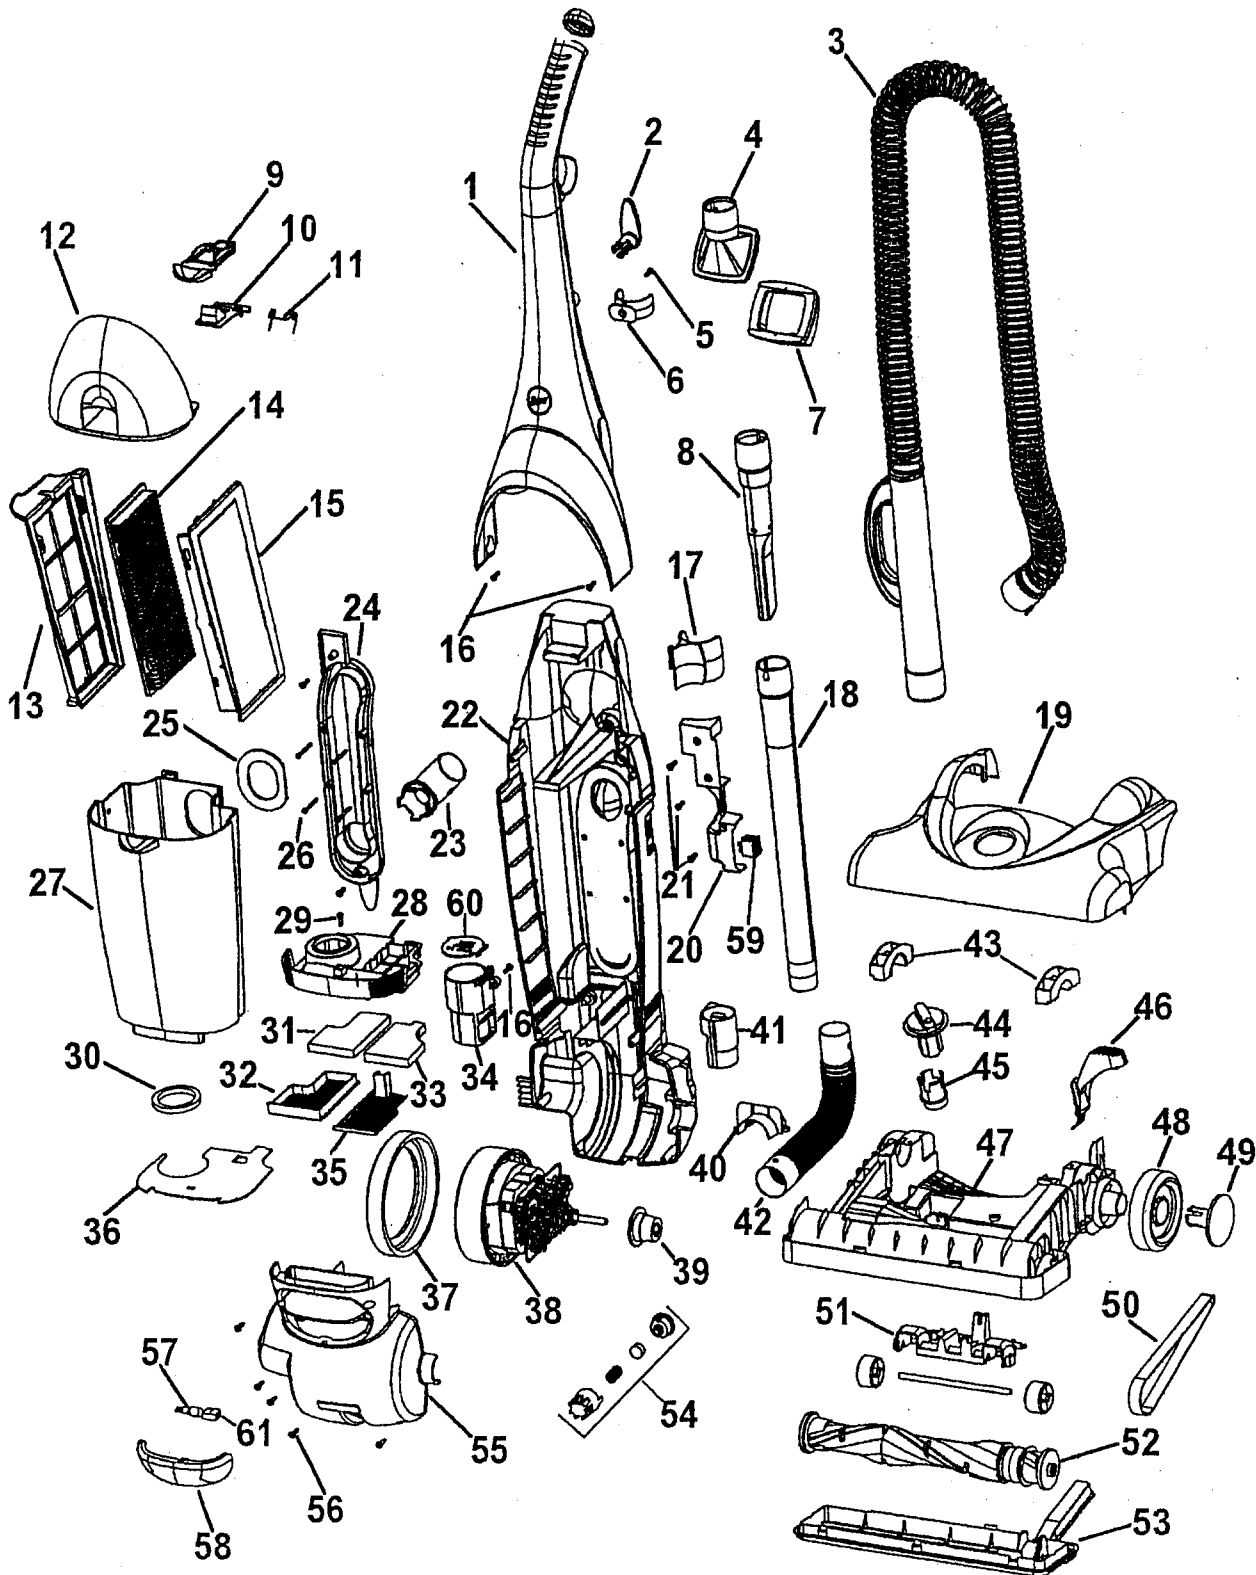

Runabout Upright
Sprint Upright

Model U5023-900
Model U5025-900

**Runabout Upright
Sprint Upright**

**Model U5023-900
Model U5025-900**

Ref. No.	Part No.	Description
1.	59153001	Handle Assembly
2.	59153006	Cord Wrap – Upper
3.	59153094	Hose Assembly
4.	59153102	Combination Brush Assembly
5.	59153007	* Screw
6.	59153005	Combination Tool Clip
7.		Included with item 4
8.	59153100	Crevice Tool Long
9.		included with item 12
10.		included with item 12
11.		included with item 12
12.	59153052	Dust Tank Cover Assembly (Inc. items 9, 10, 11) – AGM U5025-900
	59153164	Dust Tank Cover Assembly (Inc. items 9,10,11) – AGZ U5023-900
13.	59153063	Filter Bracket
14.	40110008	Filter
15.	59153060	Pre Filter Screen
16.	59153007	* Screw
17.	59153013	Wand Clip
18.	38634078	Extension Tube
19.	59153071	Hood Assembly – AGM U5025-900
	59153166	Hood Assembly – AGZ U5023-900
20.	59153022	Switch Cover
21.	59153007	* Screw
22.	59153010	Main Housing
23.	59153024	Elbow Connector Tube
24.	59153015	Air Path Back Cover
25.	59153030	Tank Inlet Seal
26.	59153033	* Screw
27.	59153062	Dust Tank (Inc. item 13)
28.	59153012	Dust Tank Retainer
29.	59153007	* Screw
30.	59153031	Tank Outlet Seal
31.	59153029	Motor Filter
32.	59153021	Motor Filter Holder
33.	59153028	Final Filter
34.	59153018	Hose Handle Rack
35.	59153136	Exhaust Grid
36.	59153016	Exhaust Deflector Cover
37.	59153027	Blower Inlet Cushion
38.	59153036	Motor Assembly
39.	59153020	Blower Cushion – Belt End
40.	59153083	Foot Hose Clamp
41.	59153017	Tool Rack

Ref. No.	Part No.	Description
42.	59153081	Foot Flexible Hose
43.	59153079	Pivot Cover (2)
44.	59153074	Height Adjustment Knob
45.	59153075	Height Adjustment – Lower
46.	59153080	Handle Release Lever
47.	59153073	Main Body
48.	59153077	Rear Wheel (2)
49.	59153078	Rear Wheel Hub (2)
50.	38528040	Agitator Belt
51.	59153067	Front Wheel Assembly
52.	48414127	Agitator Assembly
53.	59153076	Bottom Plate
54.	59153025	Poppet Valve Assembly
55.	59153011	Housing – Front
56.	59153007	* Screw
57.	27313107	Bulb
58.	59153026	Headlight Cover
59.	59153037	Switch
60.	59153019	Deflector Door
61.	59153042	Bulb Socket

Items not illustrated

59153034 Power Cord – 21'

Packaging

59153119 Owner Manual
59153113 Carton