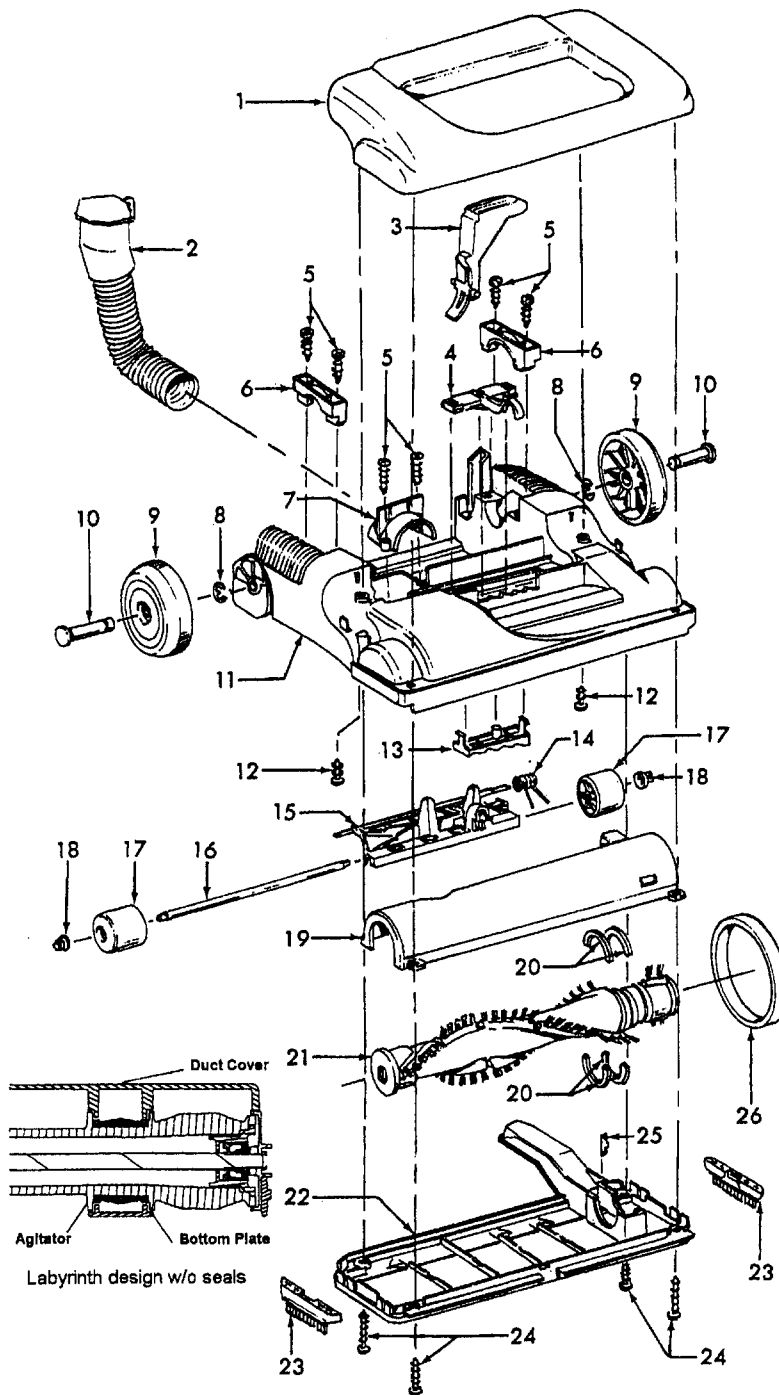

WindTunnel

Models U5330-900 (15"), U5393-900(13"), U5394-900(13"), U5395-900(13"), ** U5395-940(13"), * U5395-960 (13"), U5395-970(13"), U5396-900(15"), ***** U5396-960 (15"), U5397-900(15"), U5398-900 (15"), *****U5398-990 (15 IN), U5399-900 (13 IN), U5403-900 (13"), U5433-900(13"), U5434-900(13"), U5435-900(13"), U5437-960, U5443-900(15"), U5439-900(13"), ***U5443-940(15"), ****U5443-960(15"), U5445-900(15"), *** U5445-940(15"), U5446-900, U5447-900 (15"), U5449-940 (15"), U5450-900 (15"), U5451-900(15"), U5454-900 (15"), U5456-900 (15"), U5457-900(15"), U5460-900 (15")

WT TurboPOWER

Model U5415-900 (13"), U5420-900(15"), U5469-900(13"), U5469-910(15"), U5475-900(15")***** U5475-960 (15"), U5477-900 (15")

WT Farrington

Model U5436-950, U5452-900 (15")