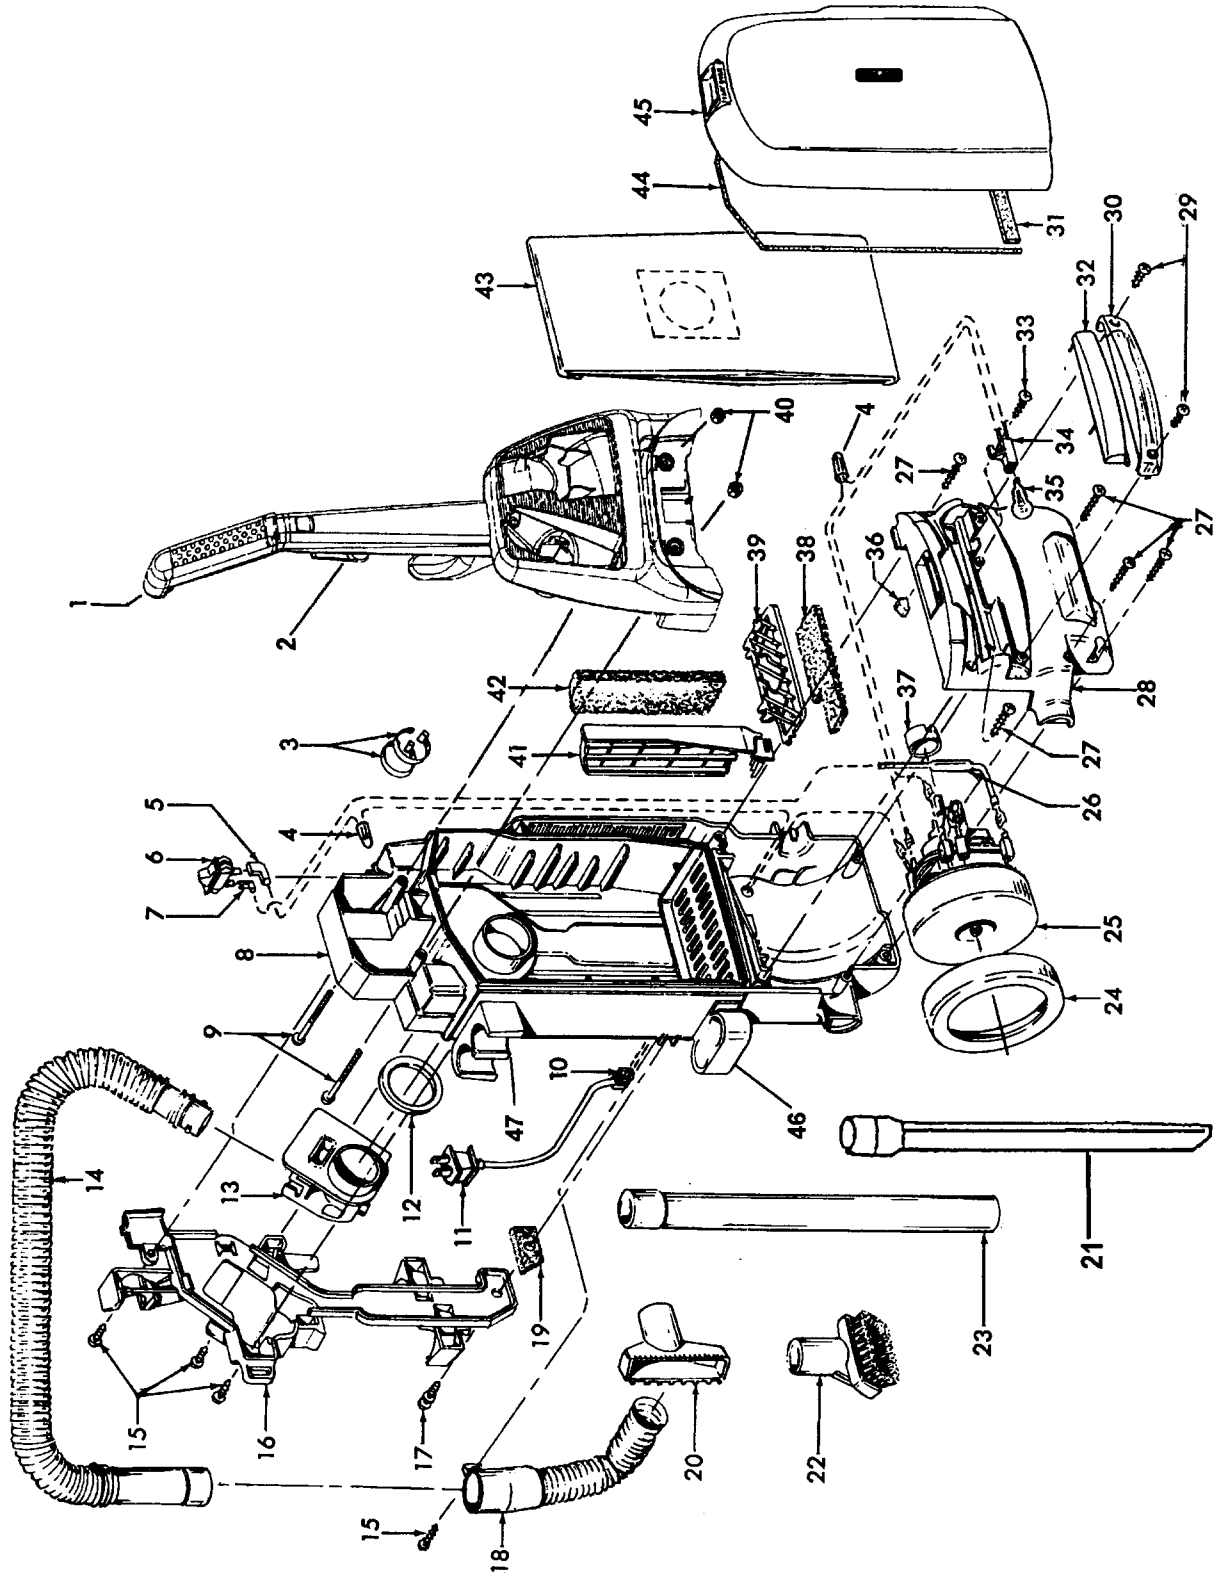

WindTunnel TurboPOWER
WindTunnel

Models U5403-900, U5415-900
Models U5409-900, U5409-955, U5409-990

Ref. No.	Part No.	Description
1	48663178	Upper Handle Assem. (Incl. It. 2)
2	3944201P	Cord Wrap - ABE
3	27479307	* Wire Tie
4	27618508	* Wire Connector
5	N/A	Terminal
6	N/A	Switch - 3/16" terminals(Use 40309033 Switch Kit)
	28161067	Switch - 1/4" terminals (See note 1)
7	N/A	Terminal
8	37255013	Bag Housing - ABE
9	40201149	Handle Hdwe. (Incl. It 40)
10	27482301	Strain Relief - U5403-900
	27482230	Strain Relief - U5409-900, U5409-955, U5409-990, U5415-900
11	46383322	Cord - 35 Ft. - 3/16" terminal
	46383334	Cord - 35 Ft. - 1/4" terminal (See note 1)
12	31178017	Hose Connector Gasket
13	38641005	Hose Connector (also order it. 12)
14	43434248	Hose Assembly
15	21447242	Screw (4)
16	36433112	Tool / Hose Holder - ABE
17	23149002	Screw
18	43431005	Angled Connector Assem. w/Hose Door
19	34311004	Wire Opening Seal
20	3861401E	Furniture Nozzle - ABR
21	38617029	Crevice Tool - ABR
22	43414174	Dusting Brush Assem.- ABR
23	38634078	Extension Tube - AG (2)
24	36322035	Motor Mount - Large
25	43576188	Motor Assembly
	41311017	Motor Brushes (2)
	43566016	Motor Fan Assembly
26	47534027	Thermal Protector - 3/16" terminal
	28382087	Thermal Protector - 1/4" terminal (See note 1)
	51873001	Thermal Protector Label
27	21447230	* Screw (5)
28	37196009	Motor Cover - ABE
29	21447228	* Screw (2)
30	39383107	Lens
31	34123050	Bag Door Gasket - Bottom
32	37944010	Cover - ABE
33	21447072	* Screw

Ref. No.	Part No.	Description
34	47173023	Wiring Harness - 3/16" terminal
	47173027	Wiring Harness - 1/4" terminal (See note 1)
35	27313101	Dirt Finder Lamp
36	34131019	Wire Opening Plug
37	36322030	Motor Mount - Small
38	38765019	Secondary Filter
39	36426034	Secondary Filter Retainer
40	21641558	* Hex Nut (2)
41	36426038	Filter Holder - ABE
42	38766008	Final Filter
	40110004	Final Filter Pack (3 Layer - Qty. 2)
43	4010100Y	Throw Away Bag (3 pack)
44	38781057	Bag Door Gasket
45	37254140	Bag Housing Door - ACM
	42255094	Bag Hsg. Door - AG - U5415-900
	42255093	Bag Hsg. Door - ADX - U5409-900, U5409-955, U5409-990
46	36433116	Lower Wand Holder
47	36433117	Upper Wand Holder
	56511A66	Owner Manual
	58185211	Carton - U5403-900, U5409-900, U5409-990
	58185224	Carton - U5415-900
	58645317	Carton - U5409-955
Items not Illustrated		
	12910	Attach. Cord Clamp
	51151010	Indicator Assembly
	49811059	Lead Wire - Red - 3/16" terminal
	49811073	Lead Wire - Red - 1/4" terminal (See note 1)
	43434042	Hose Assem. - Extra - U5409-990, U5409-955

Note 1 - Models produced after June 2000 incorporated 14 gauge wiring and associated electrical components with 1/4" terminals. Ref. service bulletin 4-00.
The Models U5409-900, U5409-955 and U5409-990 were produced with the latest 1/4" terminal components only.

Main Body:
U5403-900 (P. 325)
U5415-900 (P. 325)
U5409-900, U5409-955, U5409-990 (P. 329)