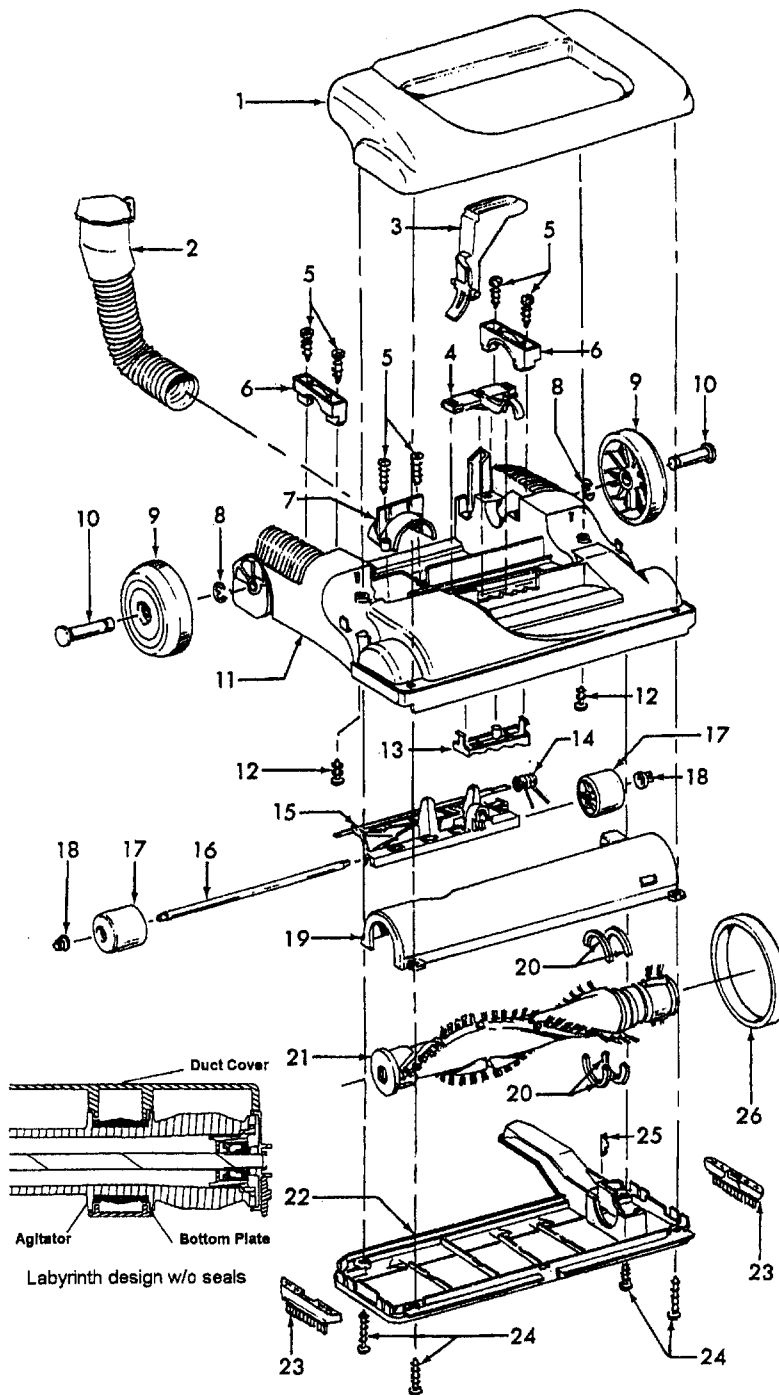

WindTunnel

Models U5330-900 (15"), U5393-900(13"), U5394-900(13"), U5395-900(13"), ** U5395-940(13"),
* U5395-960 (13"), U5395-970(13"), U5396-900(15"), ***** U5396-960 (15"), U5397-900(15"),
U5398-900 (15"), *****U5398-990 (15 IN), U5399-900 (13 IN), U5403-900 (13"), U5433-900(13"),
U5434-900(13"), U5435-900(13"), U5437-960, U5443-900(15"), U5439-900(13"), ***U5443-940(15"),
****U5443-960(15"), U5445-900(15"), *** U5445-940(15"), U5446-900, U5447-900 (15"),
U5449-940 (15"), U5450-900 (15"), U5451-900(15"), U5454-900 (15"), U5456-900 (15"), U5457-900(15"),
U5460-900 (15")

WT TurboPOWER

Model U5415-900 (13"), U5420-900(15"), U5469-900(13"), U5469-910(15"), U5475-900(15")*****
U5475-960 (15"), U5477-900 (15")

WT Farrington

Model U5436-950, U5452-900 (15")