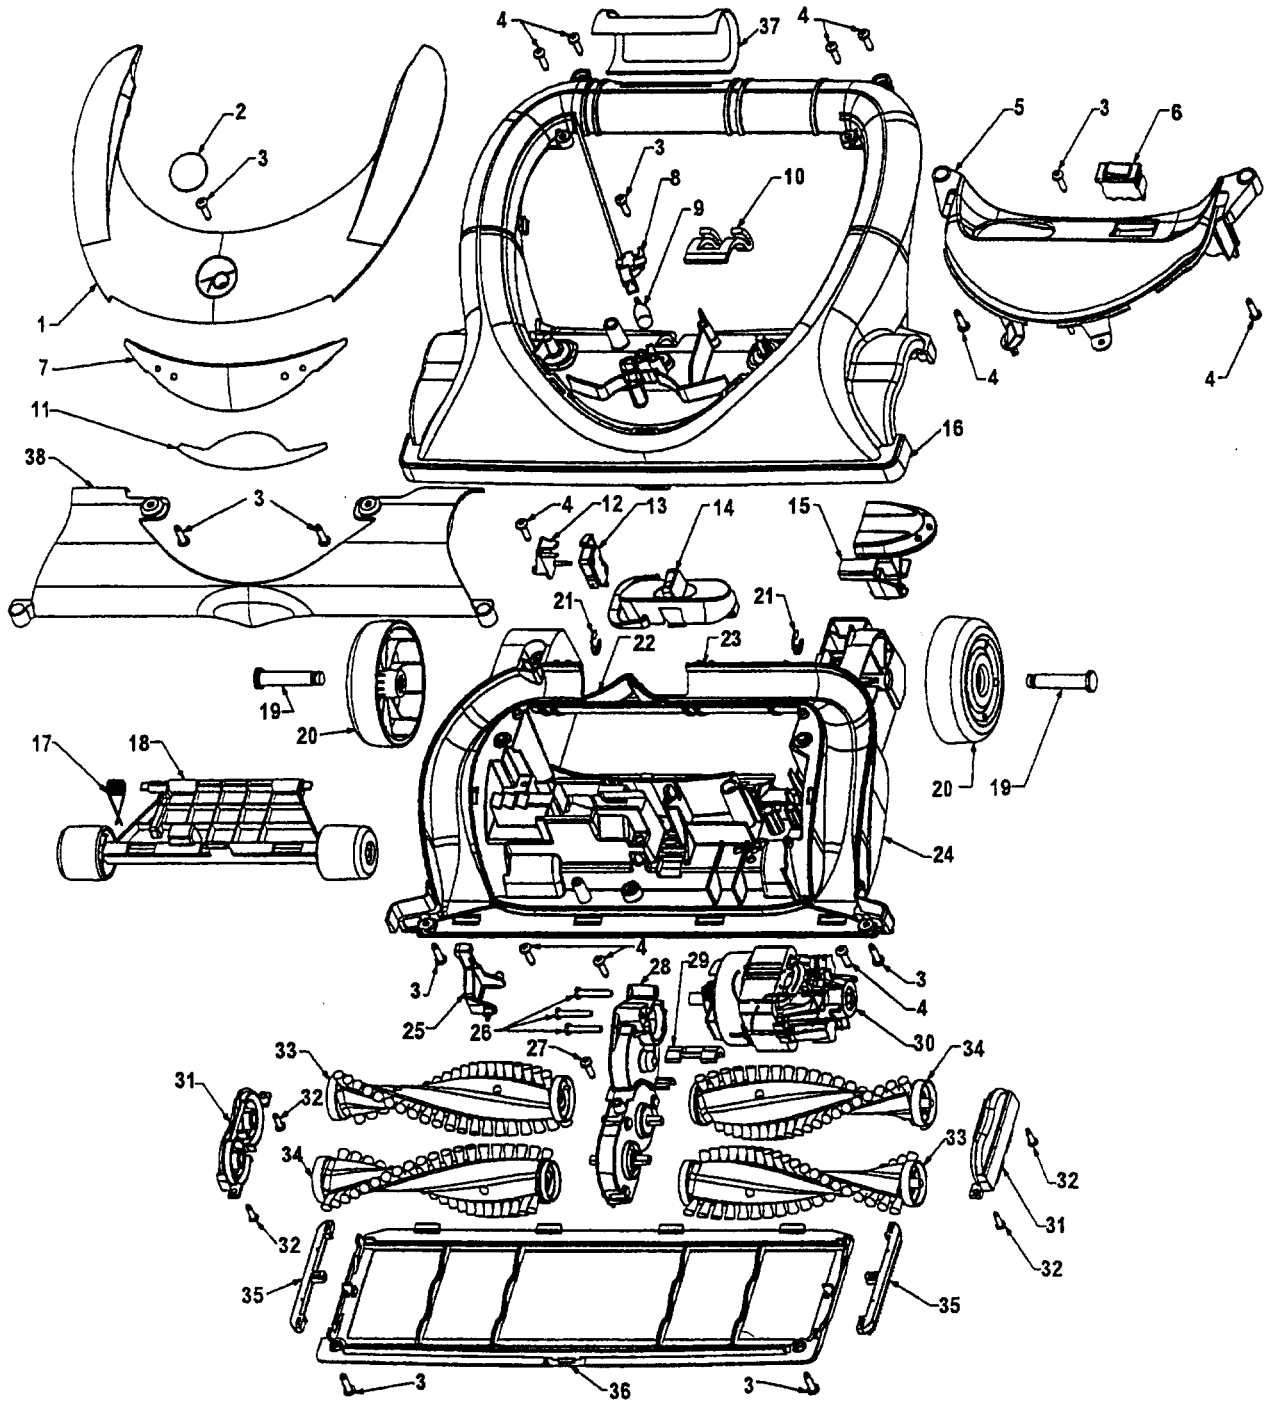

WindTunnel V2 - Lower Housing

Model U8120-900 (Bagged), U8121-900 (Bagged), U8122-900 (Bagged),
***U8122-960 (Bagged), U8126-900 (Bagless), **U8126-990 (Bagless),
U8130-900 (Bagless), *U8132-900 (Bagless), U8134-900, (Bagless),
U8140-900 (Bagless), U8141-900 (Bagless), U8142-900 (Bagless), U8146-900 (Bagless),
U8148-900 (Bagless & Bagged)