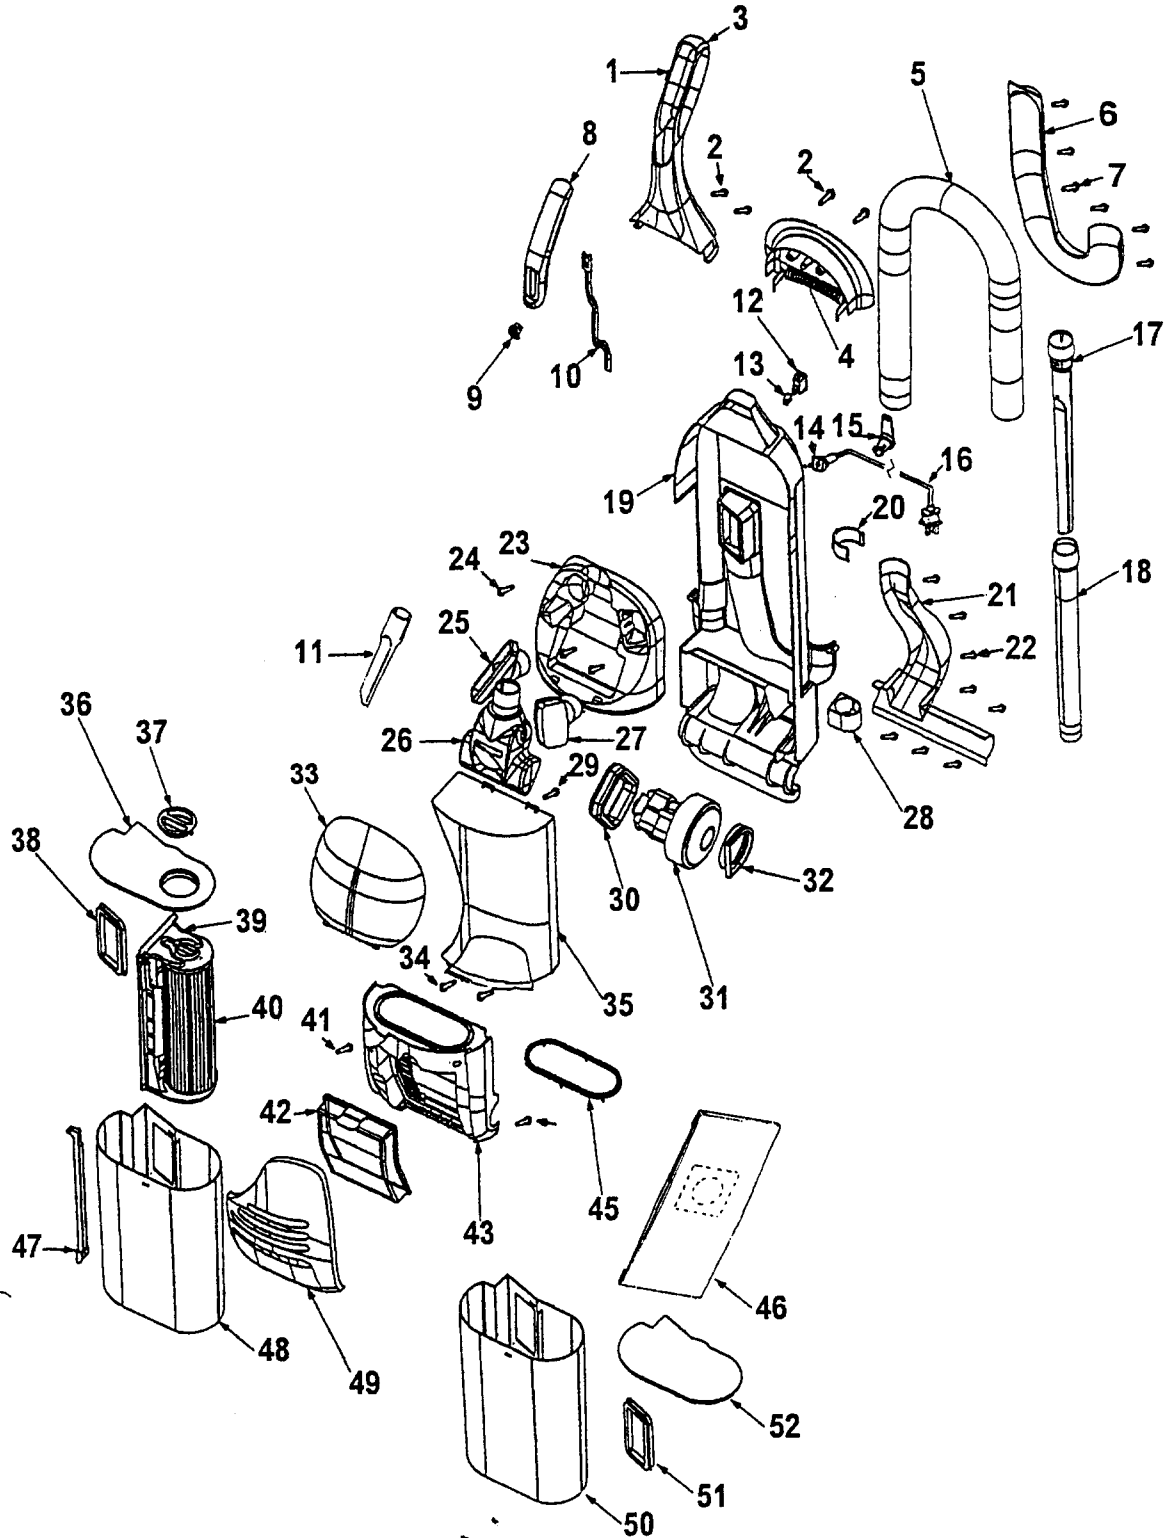

WindTunnel V2 - Upper Housing Model U8120-900 (Bagged), U8121-900 (Bagged), U8122-900 (Bagged),
***U8122-960(Bagged), U8126-900(Bagless), **U8126-990 (Bagless),
U8130-900(Bagless), *U8132-900(Bagless), U8134-900, (Bagless),
U8140-900 (Bagless), U8141-900(Bagless), U8142-900(Bagless),
U8146-900 (Bagless), U8148-900 (Bagless & Bagged)