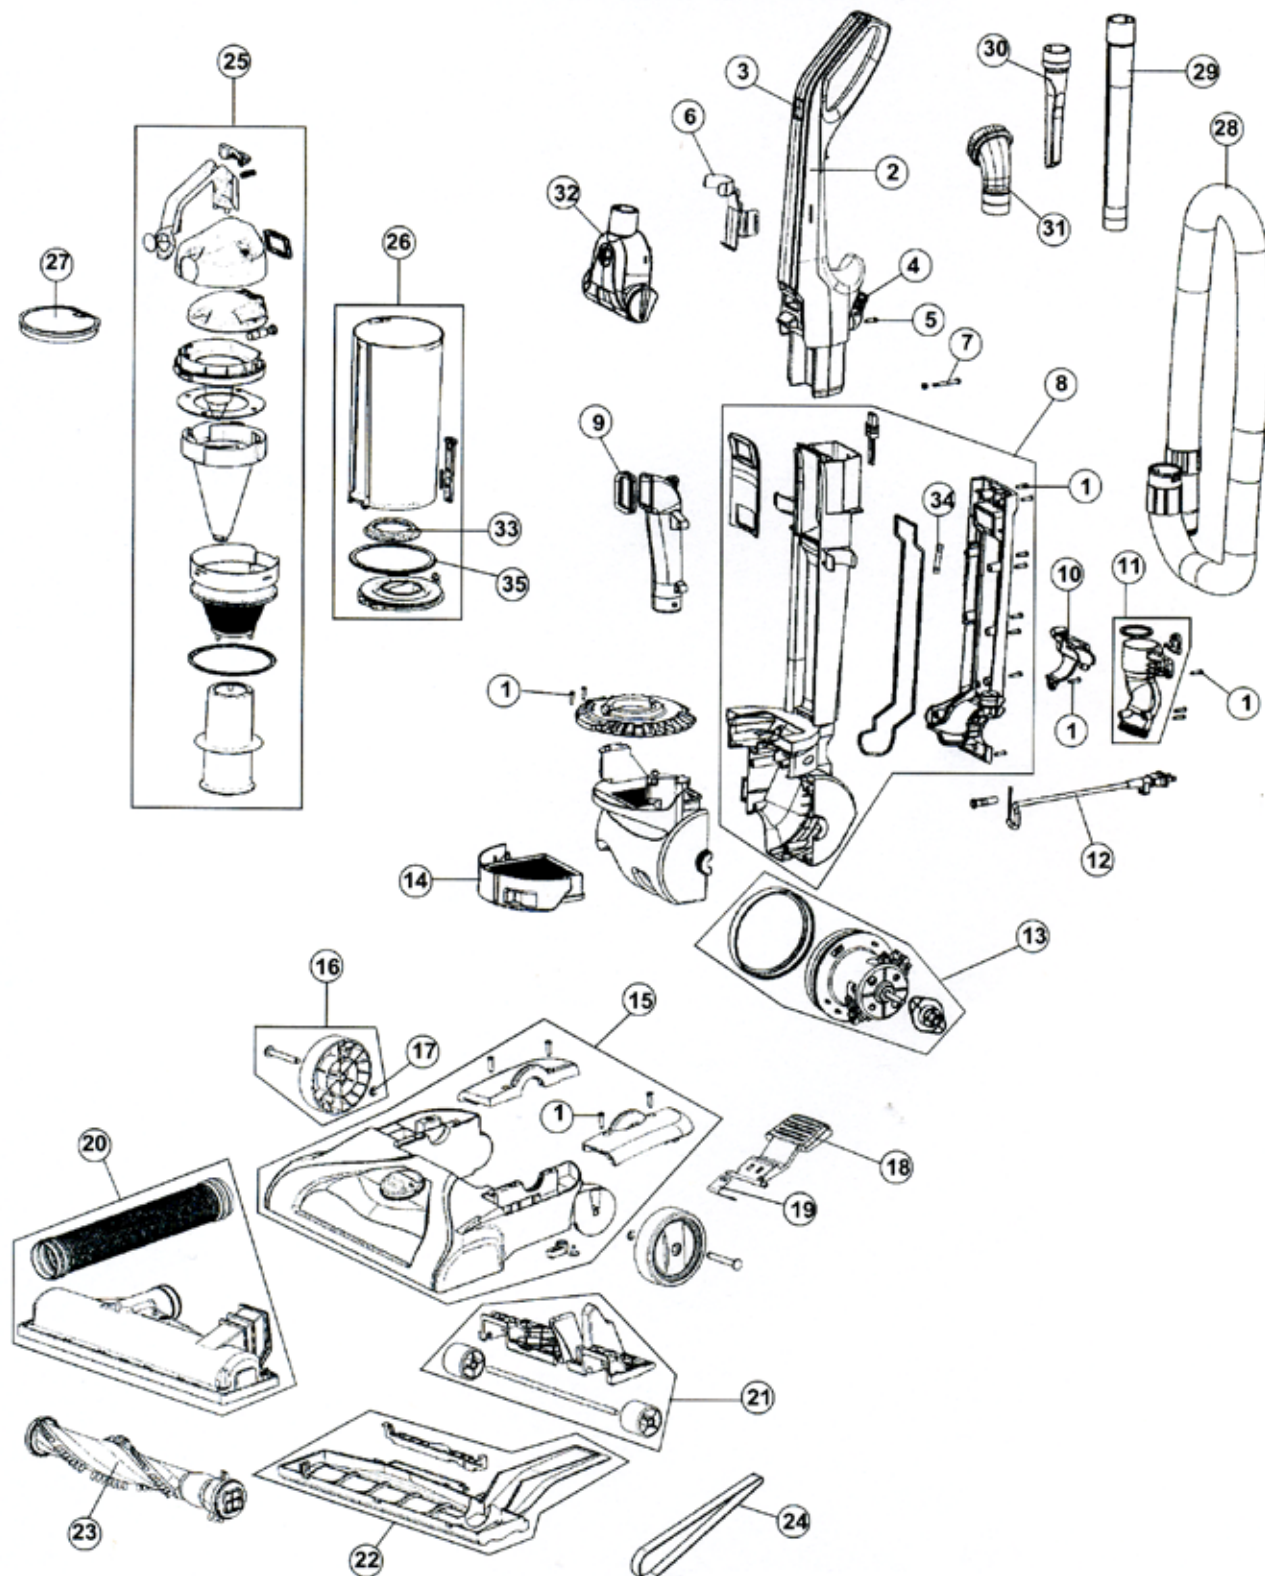

HOOVER UPRIGHTS

Model: UH70100, UH70105, UH70106, UH70107

ASSEMBLY

ASSEMBLY SCHEMATIC

HOOVER UPRIGHTS

Model: UH70100, UH70105, UH70106, UH70107

ASSEMBLY

Index	Part #	Description
1	H-660021002	Body Screw - 8 x 6 mm
2	H-304029001	Handle Assembly - Straight / D Style - Shadow Gray with Cord Hook
3	H-28218062	Switch
4	H-521067001	Upper Cord Hook
5	H-21447228	Screw - Cord Hook
6	H-521025001	Turbo Tool Clip
7	H-620893001	Handle Screw
8	H-304027001	Main Back Panel Assembly
9	H-562269001	Inlet Tube Seal
10	H-521068001	Hose / Cord Wrap - Lower
11	H-303832001	Lower Hose Adaptor Assembly
12	H-730738001	Power Cord Assembly
13	H-230272001	Motor Assembly - with Gasket/Grommet 3 wire - with Headlight Yellow Lead
14	H-303172002	Exhaust HEPA Filter Assembly
	H-902044001	Carbon Exhaust Filter (UH70100)
15	H-304028001	Nozzle Base Assembly - Laser Blue (UH70100)
	H-304030001	Nozzle Base Assembly - Slate Metallic (UH70105)
	N/A	Nozzle Base Assembly - Seaside Metallic (UH70106)
	H-304030002	Nozzle Base Assembly - Warm Titanium (UH70107)
16	H-304233001	Rear Wheel Assembly
17	H-691040002	E - Clip
18	H-521048001	Handle Release Pedal
19	H-633197001	Handle Release Pedal Spring
20	H-304024001	Brush Roll Housing / Lower Hose Assembly (UH70105, UH70106, UH70107)
	H-304024002	Brush Roll Housing / Lower Hose Assembly (UH70100)
21	H-303214001	Roller Lifter Assembly
22	H-304026001	Nozzle Guard Assembly (UH70105, UH70106, UH70107)
	H-303829001	Nozzle Guard Assembly (UH70100)
23	H-303202001	Brush Roll Assembly - White
	H-303280002	Brush Roll Assembly - Orange MFG Prior to 10/22/10 Only
	H-303202004	Brush Roll Assembly - Orange MFG After 10/22/10
24	H-562932001	Belt - Stretch
	H-AH20080	Belt - Stretch 2 pack
25	H-303833005	Dirt Cup Lid Assembly - Laser Blue
	H-303833006	Dirt Cup Lid Assembly - Slate Metallic
	H-303833010	Dirt Cup Lid Assembly - Seaside Metallic
	H-303833007	Dirt Cup Lid Assembly - Warm Titanium