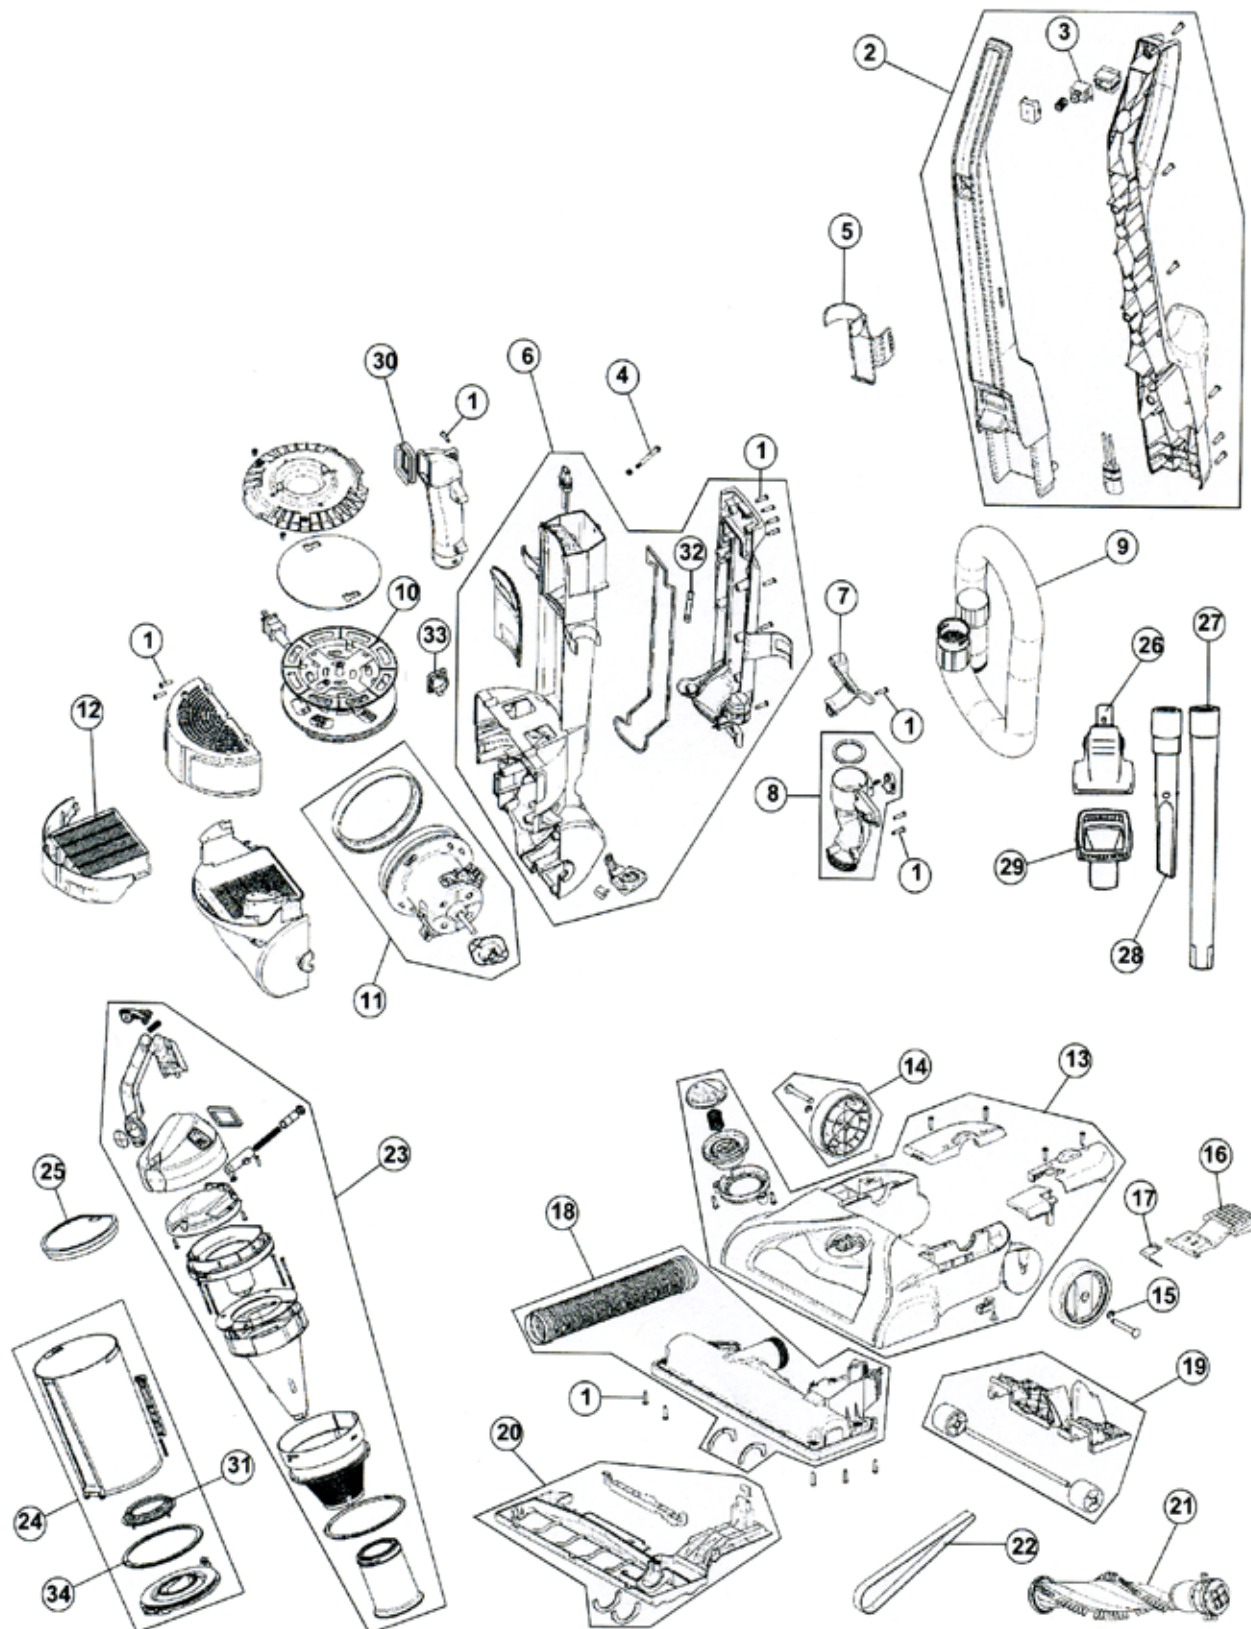

HOOVER UPRIGHTS

Model: UH70110, UH70120

ASSEMBLY

PHONE: 1-800-822-7467

FAX: 847-647-0534

E-MAIL: sales@hescoinc.com

WEB: hescoinc.com

HOOVER UPRIGHTS

Model: UH70110, UH70120

ASSEMBLY

Index	Part #	Description
1	H-660021002	Body Screw - 8 x 6 mm
2	H-303846001	Handle Assembly - Straight / D Style - Shadow Gray
3	H-28218062	Switch
4	H-620893001	Handle Screw
5	H-521025001	Turbo Tool Clip
6	H-303831002	Main Back Panel Assembly
7	H-521088001	Hose Wrap - Lower
8	H-303832001	Lower Hose Adaptor Assembly
9	H-303203001	Upper Hose Assembly - 8'
10	H-303238002	Cord Rewind Assembly
11	H-230272001	Motor Assembly - with Gasket / Grommet 3 Wire - with Headlight Yellow Leas
12	H-303172002	Exhaust HEPA Filter Assembly
13	H-304030002	Nozzle Base Assembly - Warm Titanium Metallic (UH70110)
	H-303847001	Nozzle Base Assembly - Sage Metallic (UH70120)
14	H-304233001	Rear Wheel Assembly
15	H-69104002	E-Clip
16	H-521048001	Handle Release Pedal
17	H-633197001	Handle Release Pedal Spring
18	H-304024001	Brush Roll Housing / Lower Hose Assembly (UH70110)
	H-304024002	Brush Roll Housing / Lower Hose Assembly (UH70120)
19	H-303214001	Roller Lifter Assembly
20	H-304026001	Nozzle Guard Assembly (UH70110)
	H-303829001	Nozzle Guard Assembly (UH70120)
21	H-303202001	Brush Roll Assembly
22	H-562932001	Belt - Stretch
	H-AH20080	Belt - Stretch 2 pack
23	H-303833009	Dirt Cup Lid Assembly - Warm Titanium Metallic (UH70110)
	H-303833003	Dirt Cup Lid Assembly - Sage Metallic (UH70120)
24	H-304025001	Dirt Cup Lid Assembly - Short
25	H-303173001	Primary Filter
26	H-521025000	Turbo Tool Assembly
27	H-500170001	Extension Wand
28	H-521071001	Crevice Tool - Order 522305001
	H-522305001	Crevice Tool - Long Shadow Gray
29	H-303205001	Upholstery Tool
30	H-562269001	Inlet Tube Seal
31	H-562271001	Dirt Cup Lid Chamber Seal
32	H-290467001	Wire Fuse Assembly - 18 AWG Brown
33	H-521090001	Inlet - Cord Rewind
34	H-562270001	Seal - Dirt Cup Bottom