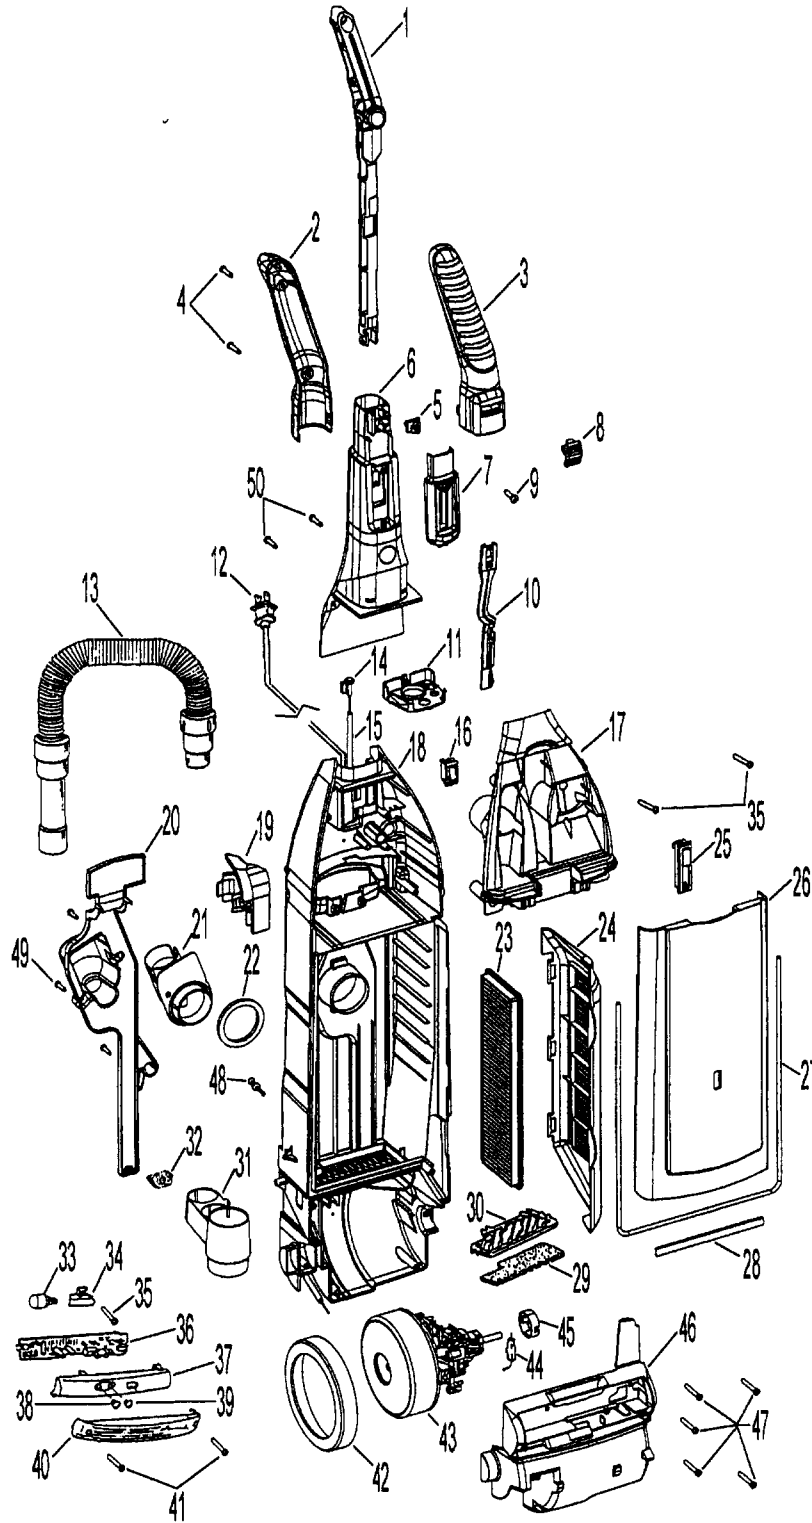

Ref. No.	Part No.	Description
1.	38512001	Grip Rod
2.	39454068	Handle Grip - Back
3.	39454062	Handle Grip - Front (Inc. item 5)
4.	21447228	* Screw (2)
5.	36142002	Drive Control Pin
6.	39466040	Upper Handle (Inc. items 7, 8, 10)
7.	37258119	Switch Rod Pocket
8.	38421005	Switch Button
9.	21447242	Screw
10.	38458051	Switch Rod
11.	36923003	Rod Guide
12.	46383331	Attachment Cord Assembly - 35 ft.
13.	43434031	Hose Assembly
14.	43211019	Control Cable
15.	66661205	Control Cable Tube
16.	40309033	Switch Kit - Incl. switch, lead wires (2), and insulated terminals (2)
	28161067	Switch - Only
17.	36433135	Tool Holder
18.	37255028	Bag Hsg. (Inc. items 15, 16, 48)
19.	36433136	Hose Holder - Upper
20.	37255010	Rear Cover
21.	47823004	EDF Duct / Microphone Assembly
22.	31178017	Hose Connector Gasket
23.	40110006	Final Filter - 3 Layer
24.	38769004	Final Filter Grille
25.	51151010	Bag Indicator
26.	Note: All Bag Doors include It. 25, 27 and 28.	
	37254187	Bag Door - ABR
27.	38781057	Bag Door Gasket
28.	34123050	Bag Door Gasket - Bottom
29.	38765019	Secondary Filter
30.	36426034	Secondary Filter Retainer
31.	41426150	Wand / Hose Holder (Inc. hose)
32.	34131005	Wire Opening Seal
33.	27313101	Bulb
34.	47173028	Wiring Harness - w 1/4" terminals
35.	21447072	* Screw
36.	46851031	Printed Circuit Board
37.	37944011	EDF Cover
38.	27352031	Snap in Lens - Green - Models with EDF
39.	27352030	Snap in Lens - Red - Models with EDF
40.	39383100	Lens
41.	21447228	* Screw
42.	36322035	Motor Mount - Large
43.	43576191	Motor Assembly
	41311017	Motor Brush
44.	28382093	Thermal Protector
45.	36322030	Motor Mount - Small

Ref. No.	Part No.	Description
46.	37195107	Motor Cover
47.	21447230	* Screw
48.	23149001	Tapping Screw and Washer Assem
49.	21447242	Screw
50.	21447072	* Handle Screws

Items Not Illustrated

36436014	+ Handle Sleeve (Inc. with Item 6)
27618508	Wire Connector
3944201P	Cord Wrap - Upper
37257250	Tool Door
4010100Y	Throw Away Bag - 3 pk.
34131019	Wire Opening Plug
21447242	Screw for Hose Holder (Item 19)
36131101	Control Cable Support
49811074	Lead Wire White - (From cord to motor)
36215028	Cord Protector
38313037	Nozzle Spring

Tools

43414162	Dusting Brush Assembly
3861401E	Furniture Nozzle
38617027	Crevice Tool
38634078	Extension Tube (1)
43434042	Hose Assem. -Extra - U6441-940
49129007	Turbine Powered Hand Tool

Packaging

56511A49	Owner Manual

* Model U6441-940 is a model U6441-900 with a bonus hose.