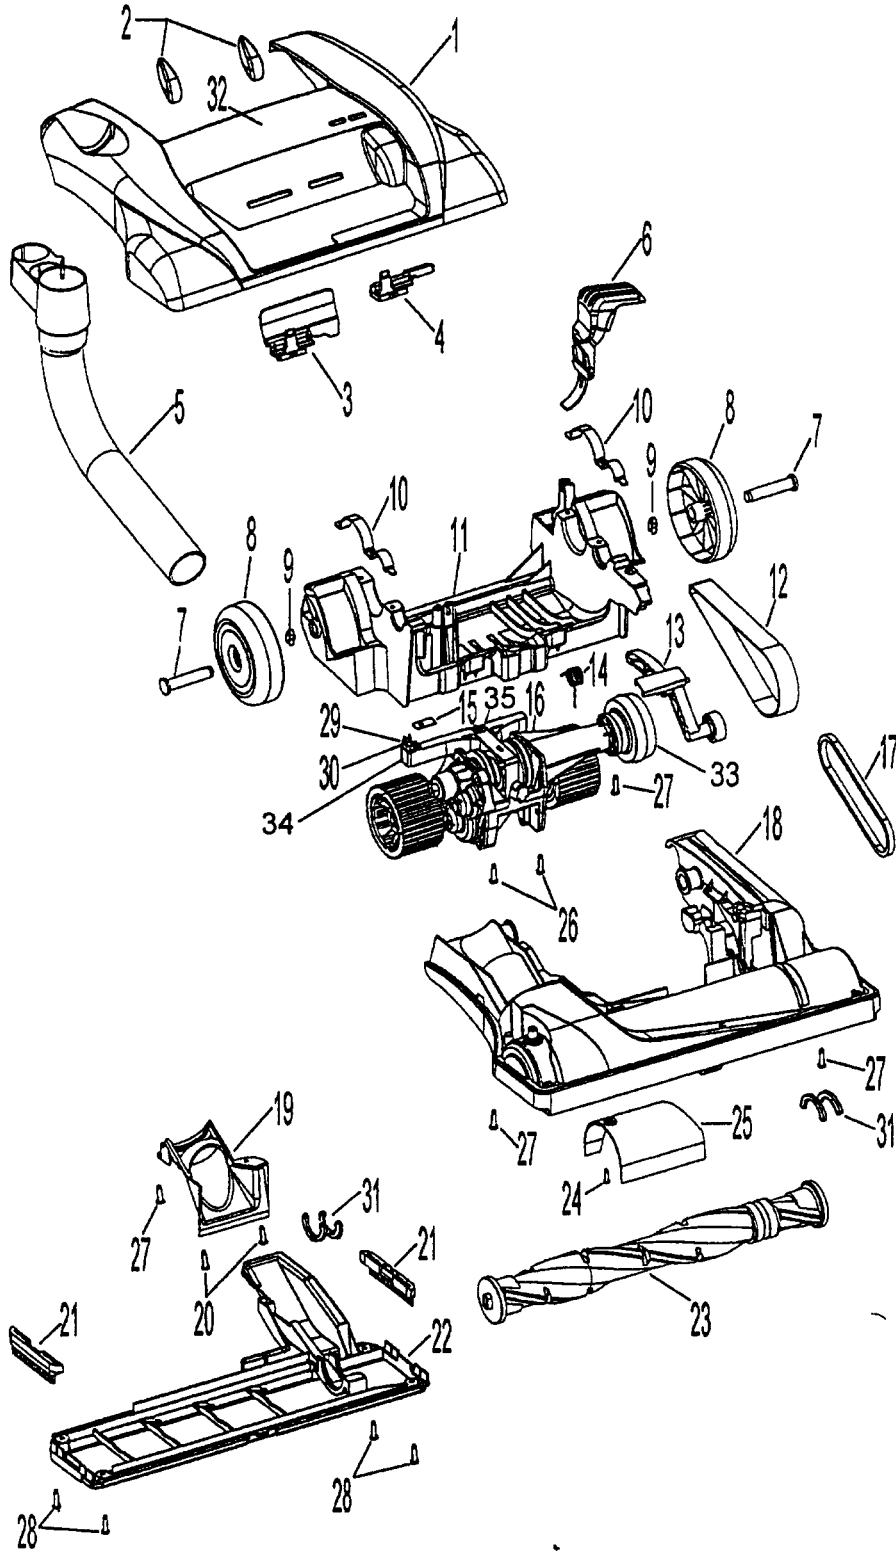

Self Propelled - Ultra
Self Propelled - Premium w/ EDF

Model U6423-900, U6425-900, U6425-920, U6473-900
Model U6431-900, U6441-900, **U6441-940, U6445-900, U6445-920
U6449-900, U6450-900, U6451-900, *U6451-960, U6455-900, U6455-960,
U6458-900, U6470-900, U6470-910, U6471-900

Farrington S/P W/T w/ onboard Turbine Tool

Model U6429-900

Self Propelled WindTunnel w/ onboard Turbine Tool

Model U6430-900, U6432-900, U6436-900, U6439-900, U6433-900,
U6435-900, U6437-900, U6446-900, U6459-900, U6460-900