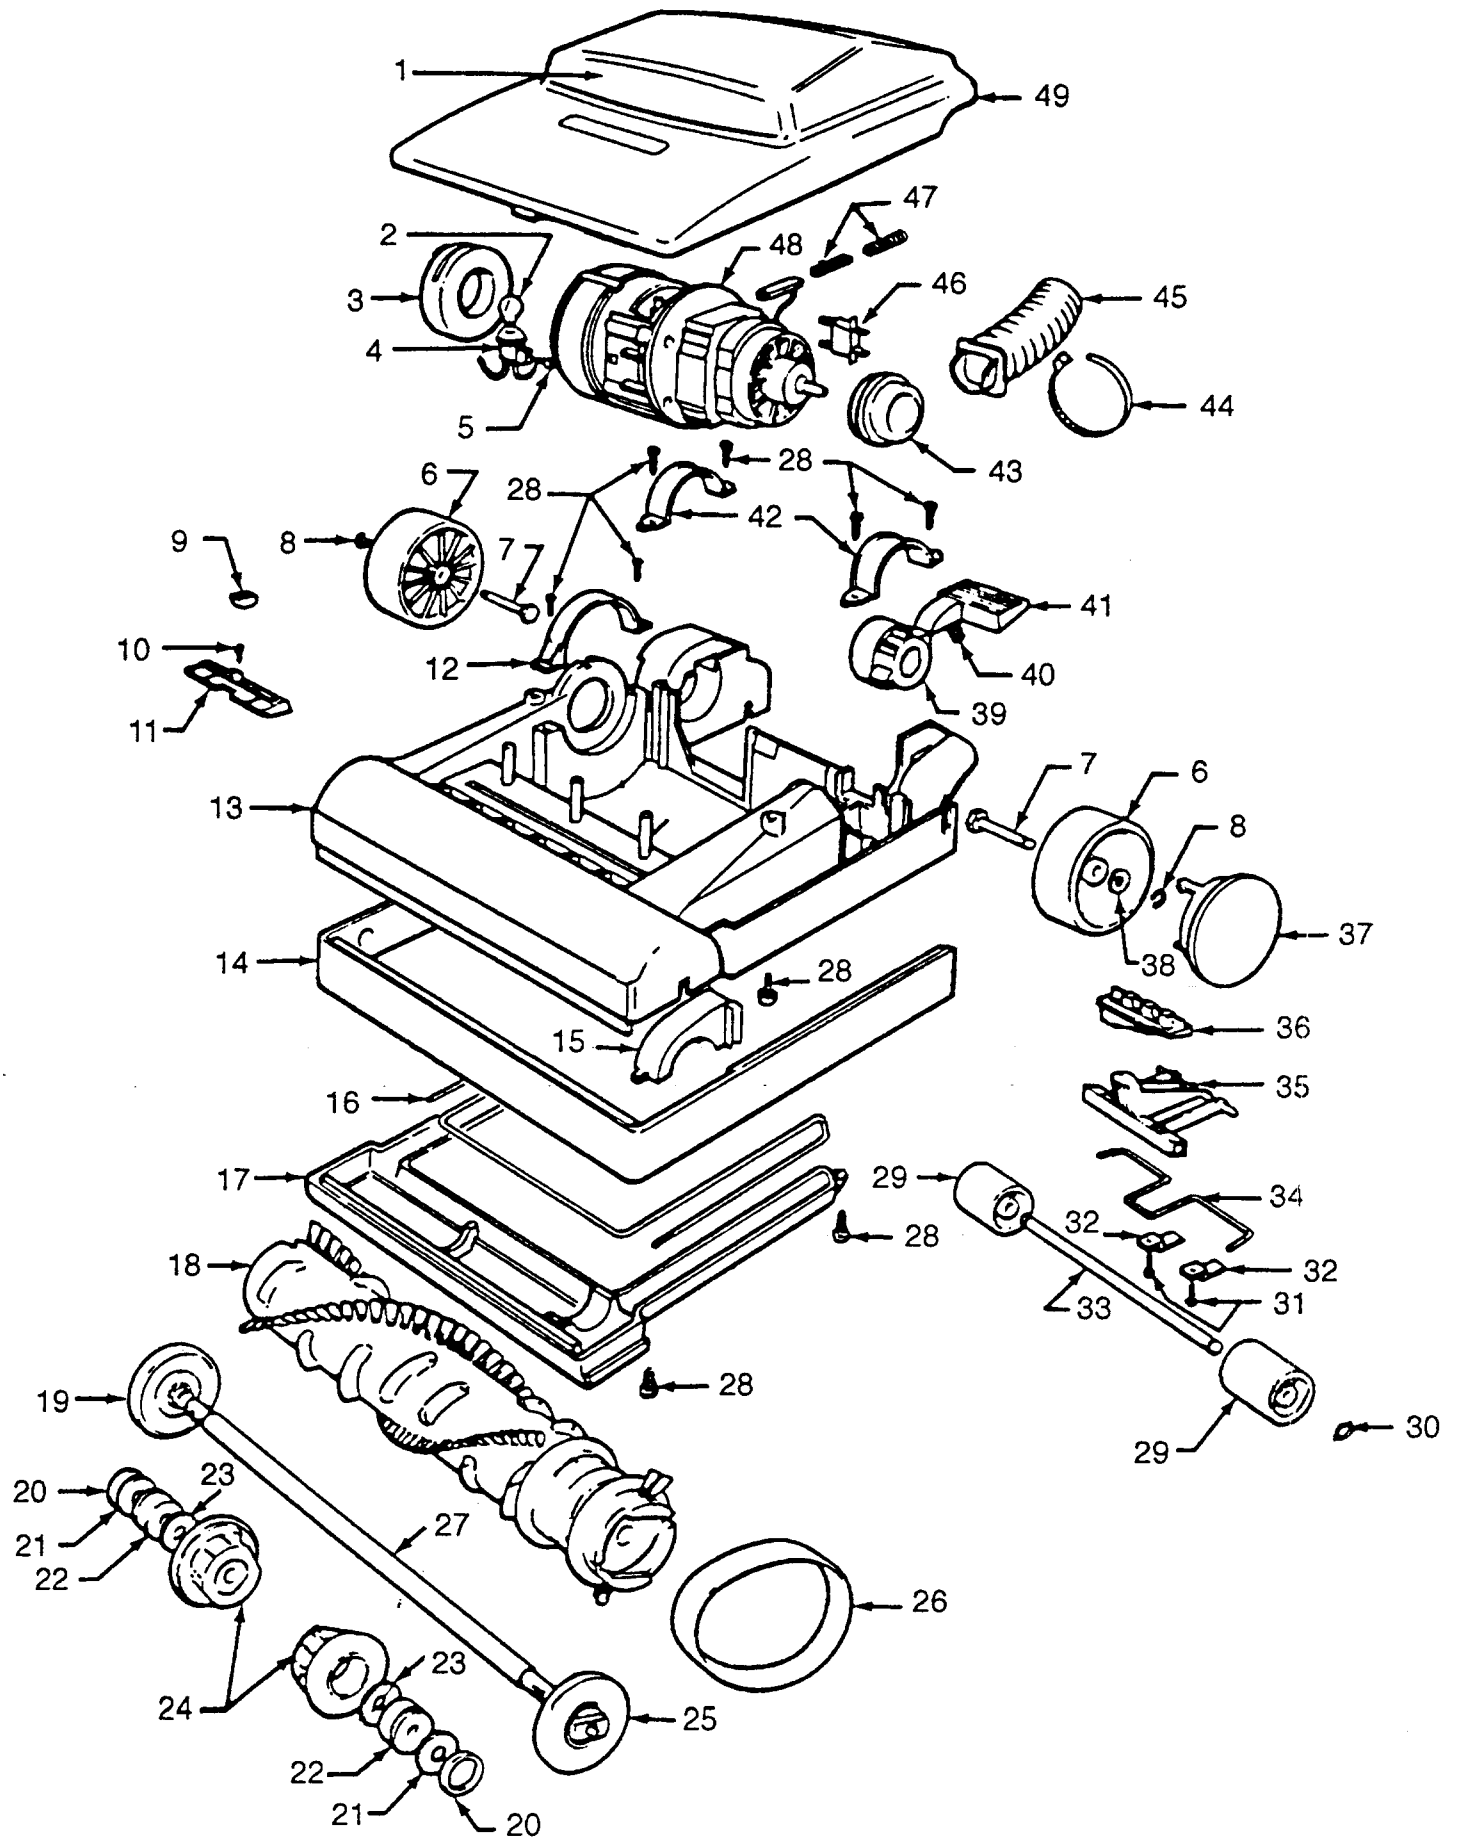

Agitator Housing

Models U2312, U2314

Ref. No.	Part No.	Description
1	39383535	Dirt Finder Lens
2	48122501	Dirt Finder Lamp
3	36221515	Motor Mount
4	47173502	Lamp Socket Assem.
5	21479202	* Screw
6	38522551	+ Rear Wheel - U2314
	38522552	+ Rear Wheel - U2312
7	33436502	+ Rear Wheel Shaft
8	24733150	+ Circlip
9	43271636	+ Nozzle Height Knob - U2314
	43271635	+ Nozzle Height Knob - U2312
10	21434495	+* Screw
11	38451512	+ Nozzle Height Slide
12	36171508	Motor Mount Retainer
13	37241524	Chassis
14	36235526	Furniture Guard - U2314
	36235527	Furniture Guard - U2312
15	37248503	Belt Guard
16	31718709	Gasket
17	42245503	+ Nozzle Plate Assem.
18	48416502	Agitator Body
	48416503	Agitator Assem. Comp.
19	41435500	Agitator Thread Guard - R.H.
20	32171702	* Cup Washer
21	21329036	+ Felt Washer
22	12978--	Agitator Bearing
23	38381503	+ Thrust Washer
24	36422502	Agitator End
25	41435500	Agitator Thread Guard - L.H.
26	38528507	Agitator Belt

Ref. No.	Part No.	Description
27	32724502	+ Agitator Shaft
28	21447047	+ Screw
29	38521504	Carrier Wheel
30	21361014	+* Push On Retainer
31	21434210	+* Screw
32	34661503	+ Carrier Shaft Clamp
33	31525502	+ Carrier Wheel Shaft
34	33146501	Spring
35	36432502	+ Wheel Support
36	38563511	+ Nozzle Height Cam
37	32132703	+ Rear Wheel Cap - U2314
	32331703	+ Rear Wheel Cap - U2312
38	21312772	* Washer
39	38562515	+ Trunnion Liner Cam
40	38312510	+ Spring
41	38434524	+ Handle Control Pedal - U2314
	38434525	+ Handle Control Pedal - U2312
42	35273503	Trunnion Retainer
43	36221522	Motor Mount
44	27479303	Bag Tie
45	38672513	Bellows
46	47131506	Terminal Box
47	47316502	Carbon Brush Assem.
48	43576504	Motor Assem.
49	42251604	Motor Hood Assem. - U2314
	42251603	Motor Hood Assem. - U2312

ITEMS NOT ILLUSTRATED

38755507 + Fan