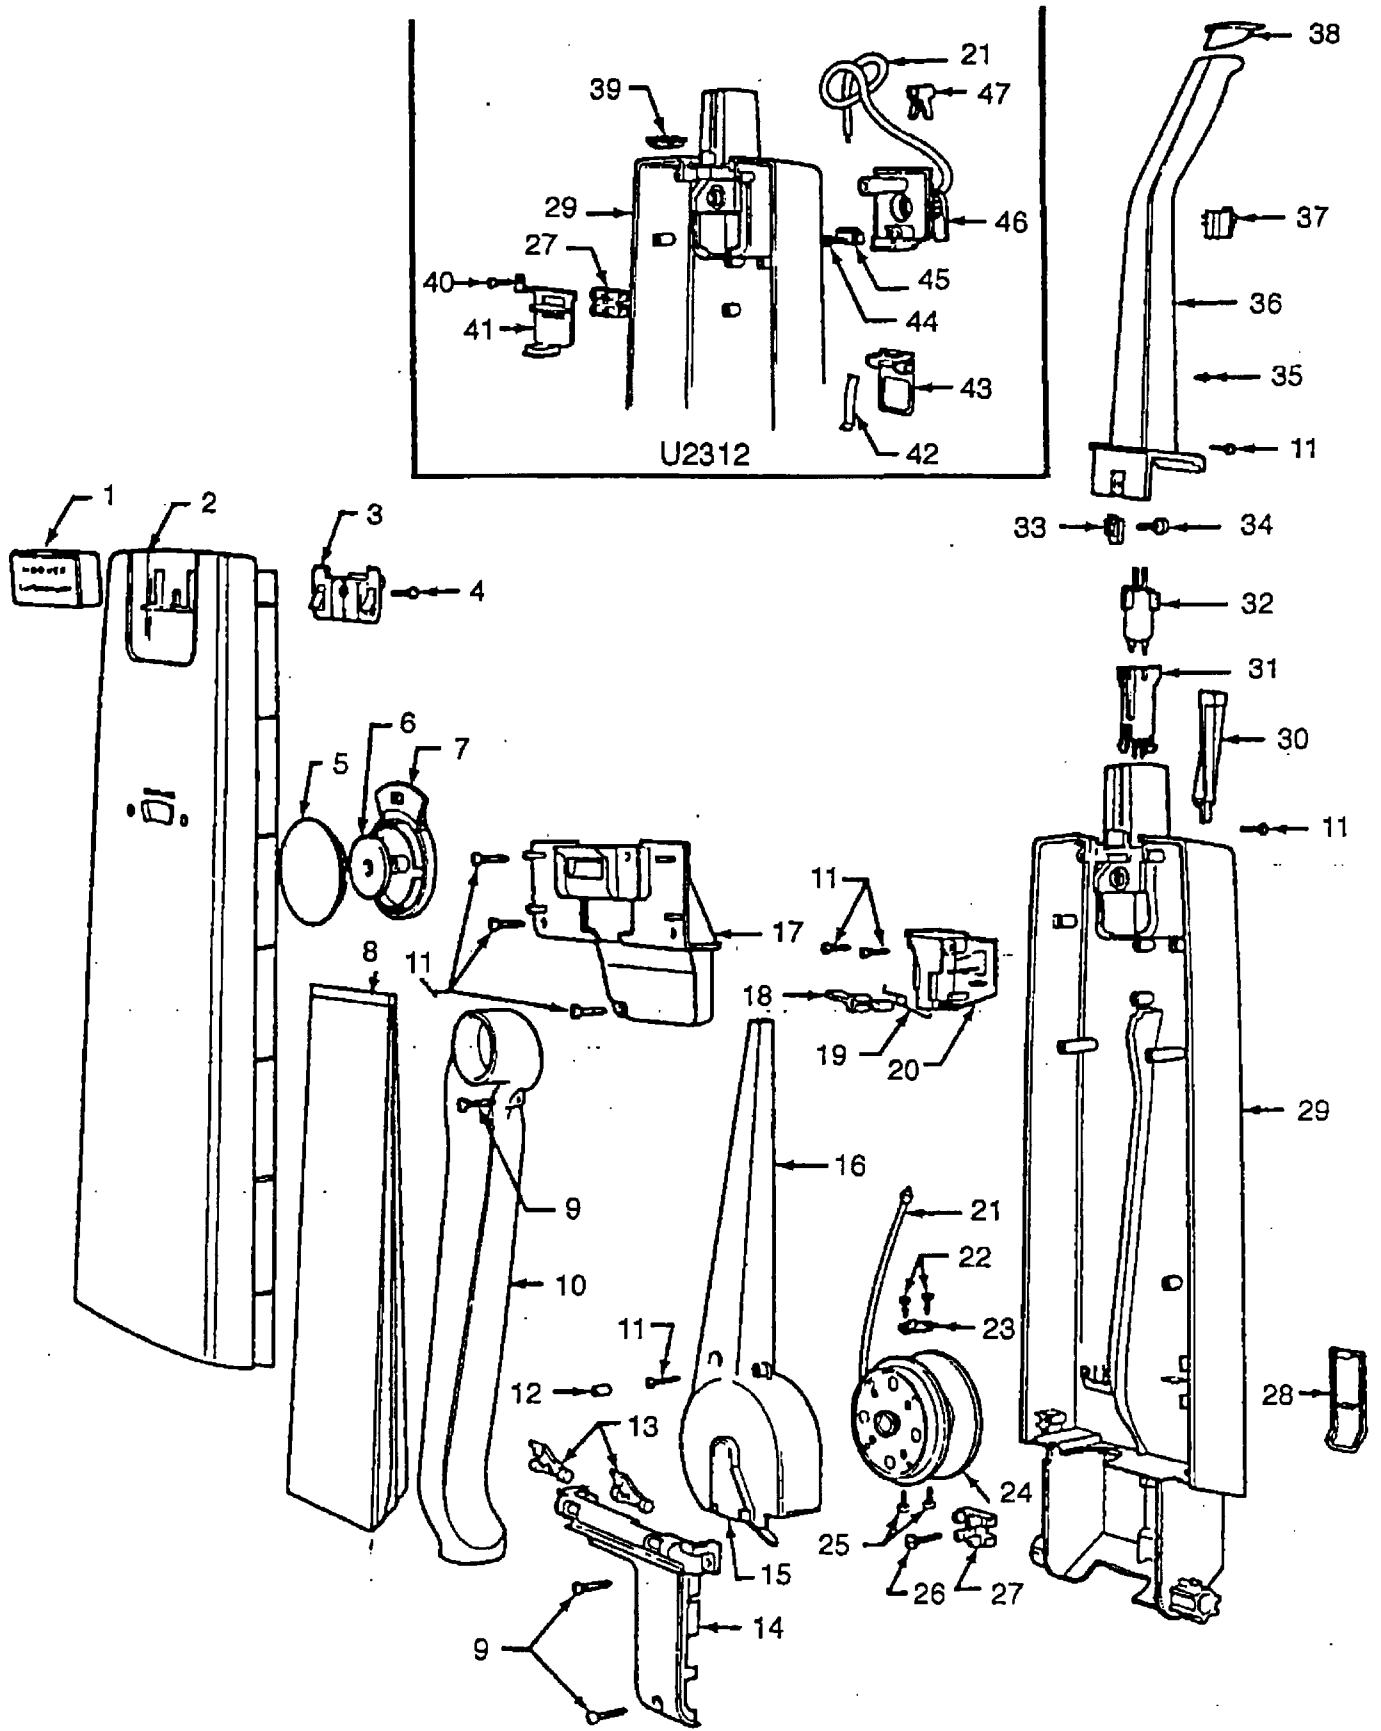

Bag Housing Assembly

Models U2312, U2314

Bag Housing Assembly

Models U2312, U2314

Ref. No.	Part No.	Description	Ref. No.	Part No.	Description
1	36155533	+ Latch Pad - U2314	27	27684014	+ Terminal Block
	36155534	+ Latch Pad - U2312	28	37911571	+ Mask Plate
2	42253557	+ Bag Door Assem. - U2314	29	37255536	+ Bag Housing - U2314
	42253556	+ Bag Door Assem. - U2312		37255537	+ Bag Housing - U2312
3	36151529	Latch Plate	30	38422592	+ Cord Release Button
4	21479274	+* Screw	31	46325506	Socket & Lead Wire Assem. - U2314
5	38764503	Freshener Base		46526511	Socket & Lead Wire Assem. - U2312
6	57363540	+ Air Freshener Tablet	32	46321506	Connector Plug Assem.
7	38764504	+ Freshener Cover	33	21495056	Torque Nut
8	40100460	Throw Away Bag (3 Pk.)	34	21434261	+* Screw
9	21447047	+ Screw	35	32331702	* Retaining Pin
10	38648501	+ Top Fill Tube	36	48652505	+ Handle Assem. - U2314
11	21434235	+* Screw		48652504	+ Handle Assem. - U2312
12	31781702	+ Plug	37	28161114	Rocker Switch
13	38458506	+ Hinge Plate	38	37911542	+ Handle Plug - U2314
14	37257509	Cover Plate - Lower - U2314		37911557	+ Handle Plug - U2312
	37257517	+ Cover Plate - Lower - U2312	39	37911570	+ Aperture Cover
15	37257520	Cord Reel Retainer Plate	40	21434262	+ Screw
16	37257519	Cord Reel Cover	41	36911509	+ Terminal Block Mounting Plate
17	37257521	+ Cover Plate - Upper	42	34673501	+ Cord Hook Spring
18	38452515	+ Cord Brake Lever	43	39442555	+ Cord Hook Lower
19	38353503	+ Brake Lever Spring	44	21447145	+ Screw
20	36218514	Cord Guide	45	641286	Cord Clamp Saddle
21	46383117	+ Attach. Cord	46	41115515	Cord Hook-Upper
22	21447111	+* Screw	47	617284BZ	Cord Clip
23	36171504	Cord Clamp Saddle			
24	46837503	Cord Reel			
25	22368014	Screw			
26	21446011	+* Screw			
			ITEMS NOT ILLUSTRATED		
			56511232		+ Owner's Manual