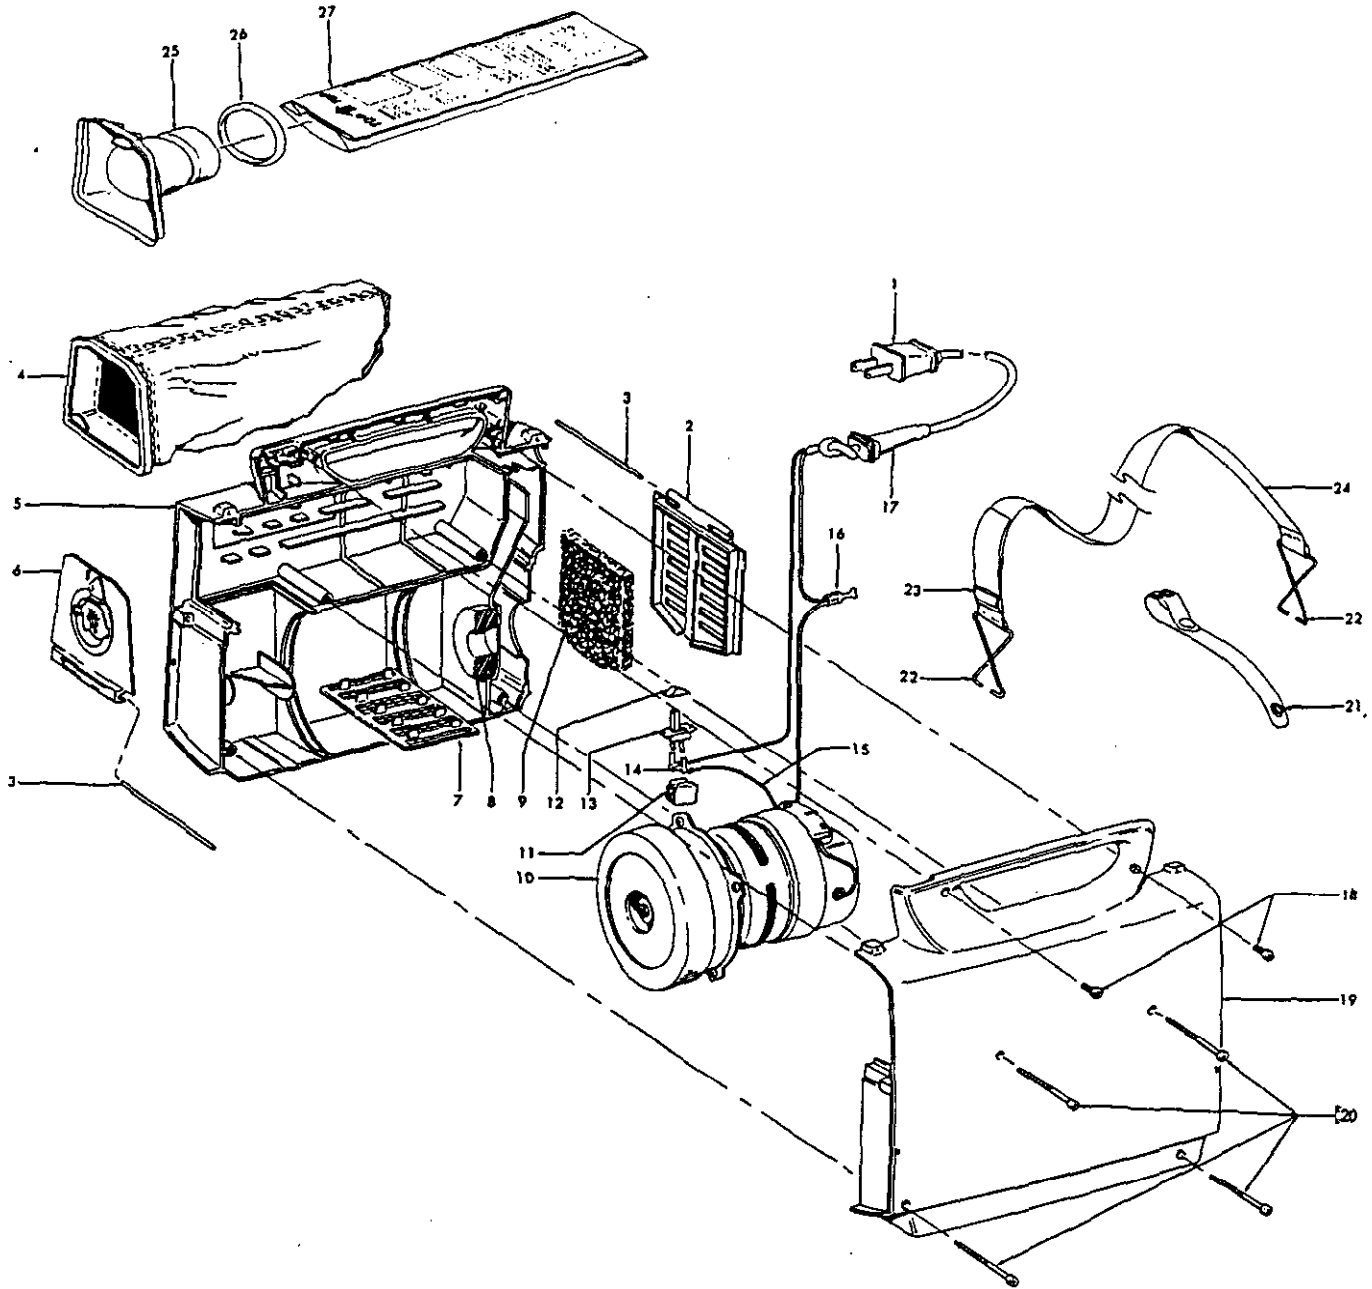

Portapower

Models S1015-075, S1029-075, S1049, S1049-022,
S1049-060, S1055, S1075, S1075-060, S1077, S1079,
S1079-060

Portapower

Models S1015-075, S1029-075, S1049, S1049-022, S1049-060, S1055, S1075, S1075-060, S1077, S1079, S1079-060

Ref. No.	Part No.	Description
1	46363271	Attach. Cord Assm. - JM
2	162059AG	Diffuser Door
	162059M	+ Diffuser Door
	162059JR	+ Diffuser Door
	162059JX	+ Diffuser Door
	162059LB	+ Diffuser Door
	38768021	Diffuser Door - S1075-060
3	162062AY	Hinge Pin (2)
4	43662023	Bag Assm. Comp. - Cloth (Reusable)
5	37223022	+ Housing Assm. R.H. - LZ
	37223005	+ Housing Assm. R.H. - LZ
	37223103	Housing Assm. R.H. - JM - S1015-075
	42222153	Housing Assm. R.H. - LB - S1029-075
	37223152	Housing Assm. - RH - JM - S1075, S1075-060
	37223076	Housing Assm. - RH - JM - S1077
	42222052	Housing Assm. - R.H. - ML - S1079-060
	37223030	Housing Assm. - R.H. - LZ - S1049-022
	37223049	Housing Assm. - R.H. - AAP - S1049, S1049-060, S1055
6	162229M	+ Bag Door Assm.
	162229AG	Bag Door Assm. - S1015-075, S1049, S1049-022, S1049-060, S1055, S1075, S1077
	162229JX	+ Bag Door Assm.
	162229AG	Bag Door-LY- S1029-075, S1079, S1079-060
	42227015	Bag Door Assm. - S1075-060
7	162083JM	Secondary Filter
8	33712005	Pressure Pad
9	34366001	- Diffuser
		Not Applicable - S1075, S1075-060, S1077
10	43177018	Motor Assm. Comp.
	43177042	Motor Assm. Comp. - S1049-022, S1049-060
11	37922002	Terminal Shield - BZ
12	38421012	Switch Button - AG
		Not Applicable - S1075, S1075-060
13	28177006	Switch
14	27866702	* Terminal (Lead Wire)
15	46216002	Lead Wire Assm. - Black
16	12227	Insulated Terminal
17	36215030	Cord Protector
18	21447043	* Screw - Self Tapping (2)
19	37223061	Housing Assm. L.H. - S1049, S1049-022, S1055
	37223064	Housing Assm. L.H. - JM - S1015-075, S1075, S1075-060, S1077
	37223189	Housing Assm. L.H. - LB - S1029-075
	37223143	Housing Assm. L.H. - ML - S1079, S1079-060