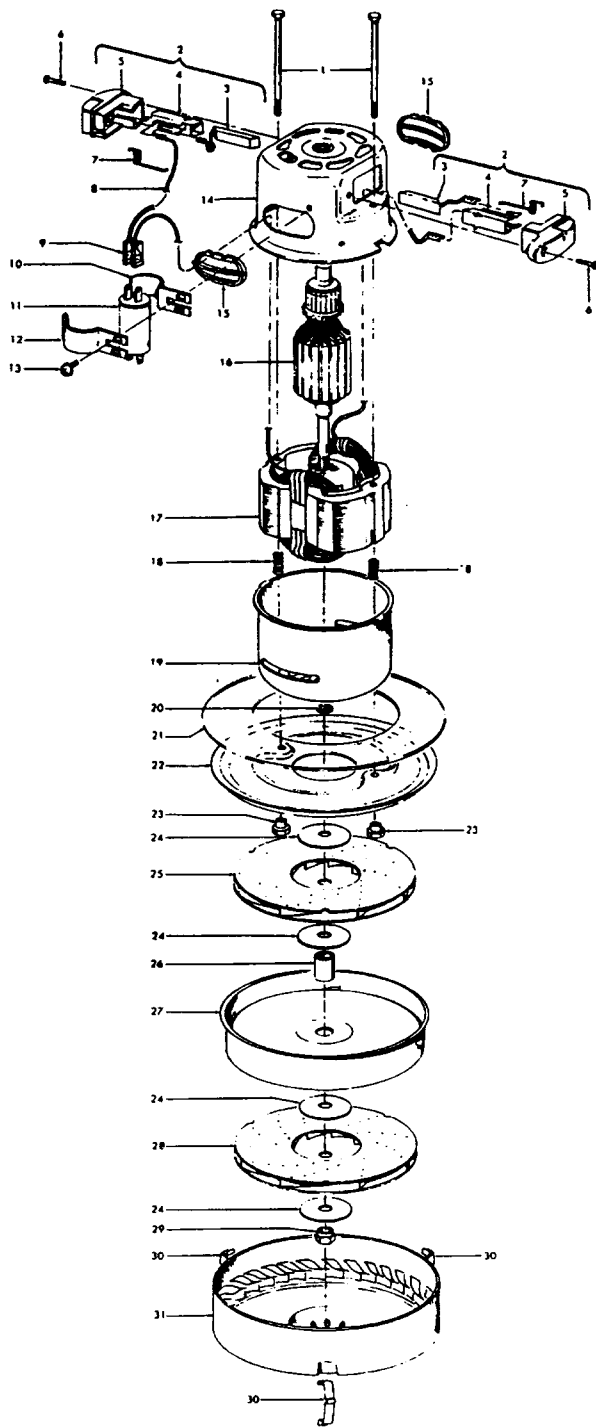

Ref. No.	Part No.	Description
	43577052	+ Motor Comp.
1	12022	Field Lamination Bolt (2)
2	168506	Brush Carrier Assm. (2)
3	167679	Brush & Terminal Assm. (2)
4	168506-	Brush Holder (2)
5	168038AG	Brush Carrier (2)
6	21429406	Screw - Self Tapping-EF (2)
7	38353004	Spring (2)
8	46126003	+ Lead Wire - White
9	38283	+ Insulating Pod (2)
10	34761501	Suppresser Bracket - Upper Half
11	47644515	Suppresser
12	34761502	Suppresser Bracket - Lower Half
13	23187364	+* Screw - Self Tapping
14	42194035	+ Motor Housing Assm. - Upper
15	169702BZ	+ Bushing (2)
16	44765157	+ Armature Assm. Comp.
17	45311010	+ Field Assm. Comp.
18	167721FW	Spring - Compression (2)
19	41823001	Motor Housing Assm. - Lower
20	31148002	Spacer
21	41919012	+ Motor Mount Insulator - Heat Sealed
22	169713FW	Motor Mounting Plate
23	167695EF	Nut - Special (2)
24	21312774	+ Washer (4)
25	43566006	+ Fan Assm.
26	31732003	Spacer
27	169712	+ Interstage Assm.
28	43566006	+ Fan Assm.
29	33426001	Nut
30	34786002	Spring Clip (3)
31	37218005	Diffuser