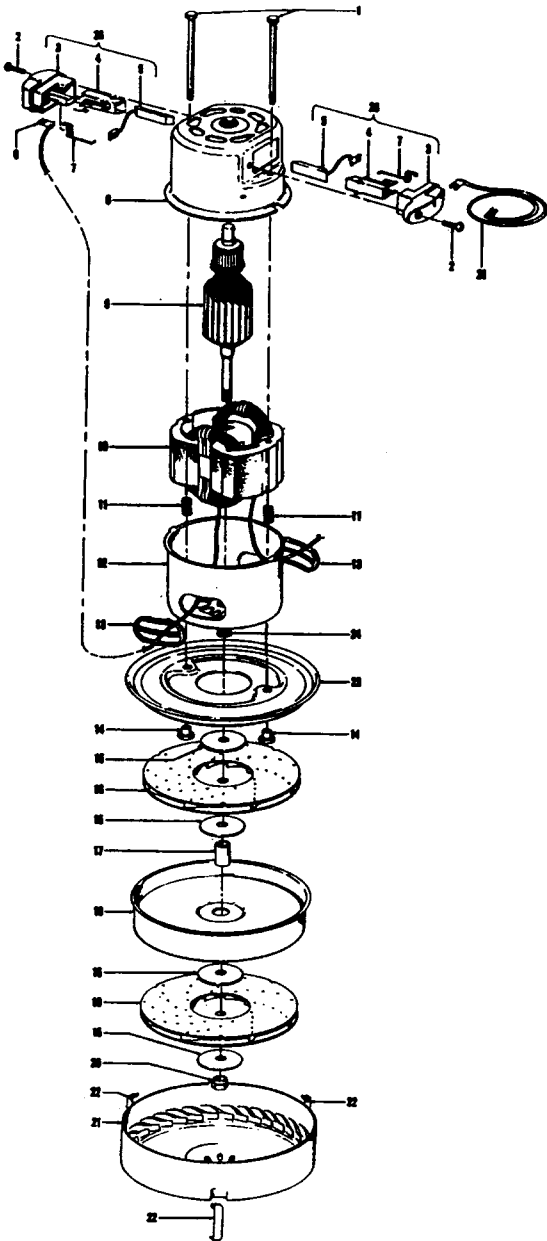

Motor

Models S3001, S3001-001, S3003, S3003-001, S3003-030

Ref. No.	Part No.	Description
	43177001	+ Motor Comp.
1	12022	Field Lamination Bolt (2)
2	21429406	* Screw (2)
3	168038AG	Brush Housing - Only (2)
4	168506	Brush Holder (2)
5	167679	Carbon Brush Comp. (2)
6	27666551	* Terminal
7	38353004	Spring (2)
8	169706	Motor Housing - Upper
9	44765106	Armature Comp.
10	168476	+ Field Comp.
11	167721FW	Spring (2)
12	41823001	Motor Housing - Lower
13	169702BZ	+ Lead Wire Bushing (2)
14	167695EF	Nut Special (2)
15	21312774	+ Washer (2)
16	43566006	+ Fan Comp.
17	31732003	Spacer
18	169712	+ Interstage Comp.
19	43566006	+ Fan Comp.
20	33426001	Nut Special
21	37218005	Diffuser
22	34786002	Spring Clip (3)
23	169713FW	Motor Mounting Plate
24	31148002	Spacer
25	46213001	+ Lead Wire - White
26	168506	Brush Housing Comp. (2)