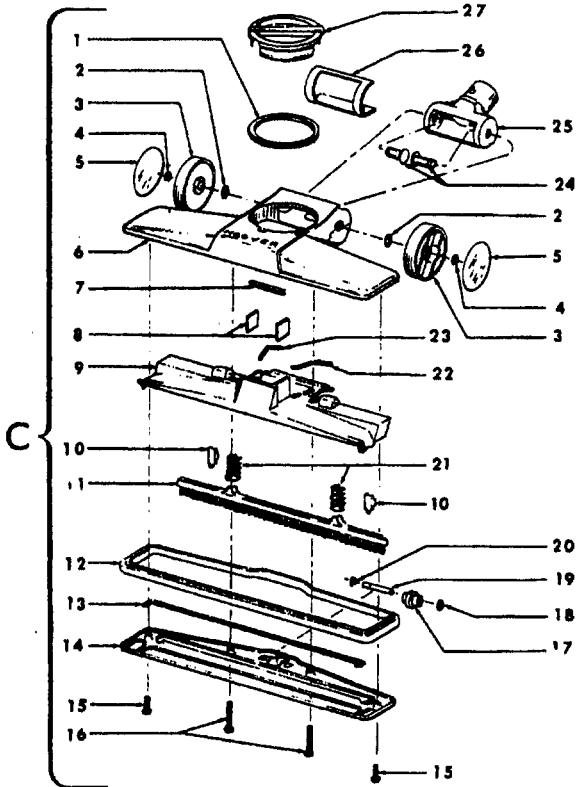

B	N/A	Rug & Floor Nozzle AAP - S3121, S3123, S3165, S3169 - (Use 4341401P)
1	166652JM	Nozzle Tube (See Note)
2	166651	Gasket
3	43414089	Nozzle Body - JM
4	166646	Brush Retainer
5	166650AY	+ Tube Clamp
6	166648AW	+ Screw
7	166649FW	Spring
8	166656	Brush Back
C	43414101	+ Rug & Floor Nozzle - AAP - S3129
1	34113001	+ Foam Seal
2	169241AW	+ Washer
3	169239AG	* Wheel
4	13730	* Lock Ring
5	169242	Wheel Cover
6	38615160	Nozzle Body - JM
7	34112001	* Foam Seal
8	34223002	+ Felt Seal
9	169250AG	+ Brush Housing
10	169253AY	+ Rib Shoe
11	169256	+ Brush Back
12	169247JM	+ Furniture Guard
13	169251	+ Gasket
14	169538	+ Bottom Plate
15	21481464	+ Screw
16	21481465	+ Screw
17	169243AG	Roller
18	21312758	+* Washer
19	169244AW	Roller Shaft
20	24735081	* Lock Ring
21	166649FW	Spring
22	34513001	Foam Seal - L.H.
23	34513002	Foam Seal - R.H.
24	169240AY	+ Wheel Shaft
25	169249JM	+ Connector Tube
26	34122006	Seal
27	169254JM	+ Control Knob