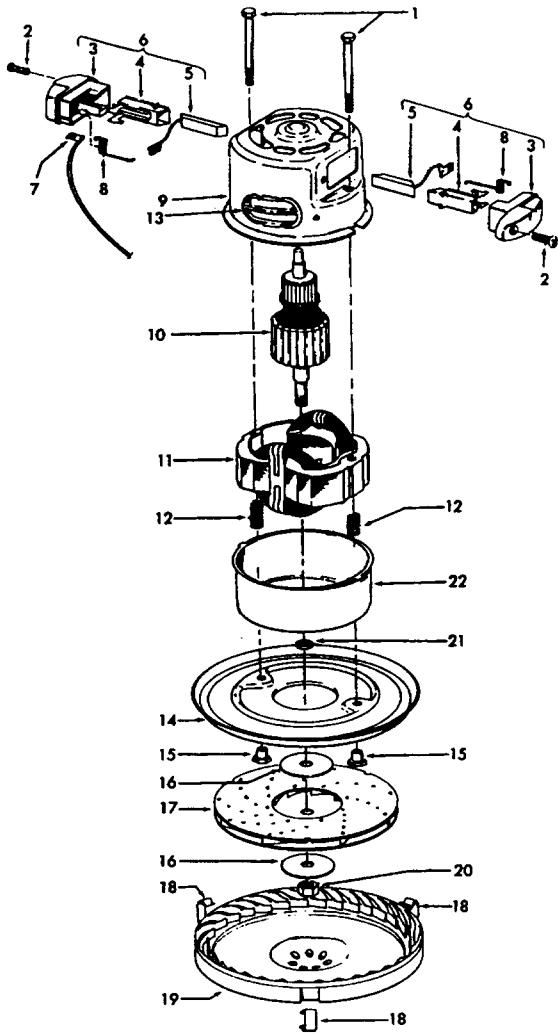

Ref. No.	Part No.	Description
1	47938	* Hinge Pin
	170362DS	+ Cord Clip
	170362JM	Cord Clip
3	170351AW	+ Hinge Leaf - Upper
	35214004	Hinge Leaf - Upper - S316
4	48123AV	+* Lock Ring
	42211049	+ Upper Shell - DS
	42211271	+ Upper Shell - JP - S3169
6	170361HU	+ Furniture Guard
	170361JM	+ Furniture Guard
7	21447017	+* Screw
8	17001FW	* Screw
9	170377JM	+ Motor Cover
10	48969	* Wire Nut
11	21652003	+ Hex Nut
12	27479307	* Wire Tie
13	170348AW	+ Hinge Leaf - Lower
14	27482120	Strain Relief Bushing
15	46363195	Cord
16	42213068	+ Intermediate Shell - JJ
17	169293	Resilient Mount - Upper
18	31194005	+ Muffler
19	43177008	+ Motor
20	169294	Resilient Mount - Lower
21	37215097	+ Intake Pan -AY
22	170382JM	+ Blower Adapter
23	41421122	Bottom Pan - JJ
24	28212026	Switch
25	31324001	Spacer
26	38424001	Pedal - JM
27	170352AG	Bag Collar Connector
28	36151012	Latch
29	39457006	+ Handle - JM
30	48512FW	+ Spring
31	16439JX	+ Latch
32	160862	+* Screw
	21447024	+ Screw - S3169
33	4010009H	Bag - (3 Pk.)
34	170332BZ	Filter
35	51661008	+ Medallion
	52125018	+ Nameplate - S3169
	56513123	+ Owner Manual - S3121
	56513124	+ Owner Manual - S3169
	58177087	+ Cleaner Carton
	58259001	+ Top Support
	58271001	+ Bottom Support

Ref. No.	Part No.	Description
1	33421004	+ Field Lamination Bolt
2	21429406	* Screw
3	167696AG	Brush Housing - Only
4	N/A	Brush Holder - Use Brush Carrier Assem. 47318008 It. 6.
5	167681	Carbon Brush & Terminal
6	47318008	Brush Housing - Comp.
7	27666551	* Terminal
8	38353004	Spring
9	169707	Motor Housing - Upper
10	168479	Armature
11	168470	+ Field
12	167721FW	Spring
13	169702BZ	+ Bushing
14	169713FW	Motor Mounting Plate
15	167695EF	Nut
16	21312774	+ Washer
17	43566006	+ Fan
18	34785004	Spring Clip
19	169714AG	+ Diffuser
20	33426001	Nut
21	31148002	Spacer
22	41823002	Motor Housing - Lower