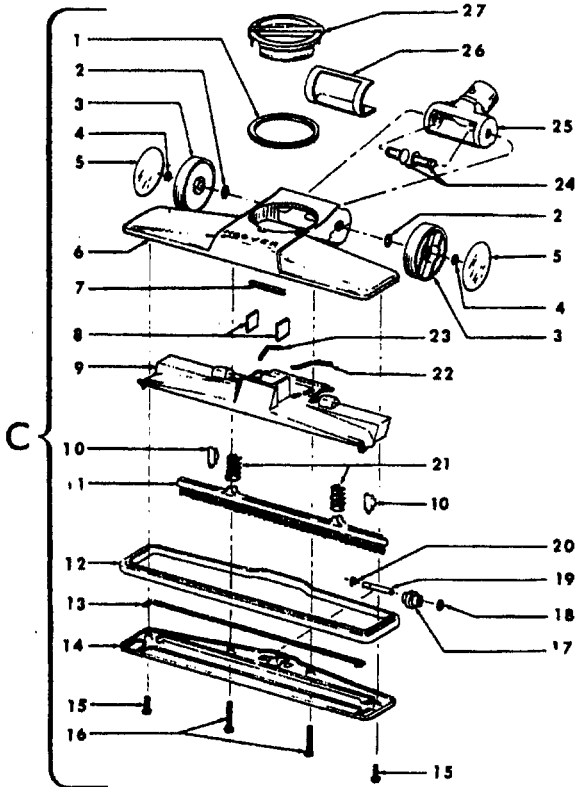

C	43414101	+ Rug & Floor Nozzle - AAP - S3129
1	34113001	+ Foam Seal
2	169241AW	* Washer
3	169239AG	Wheel
4	13730	* Lock Ring
5	169242	Wheel Cover
6	38615160	Nozzle Body - JM
7	34112001	* Foam Seal
8	34223002	+ Felt Seal
9	169250AG	+ Brush Housing
10	169253AY	+ Rib Shoe
11	169256	+ Brush Back
12	169247JM	+ Furniture Guard
13	169251	+ Gasket
14	169538	+ Bottom Plate
15	21481464	+ Screw
16	21481465	+ Screw
17	169243AG	Roller
18	21312758	+* Washer
19	169244AW	Roller Shaft
20	24735081	* Lock Ring
21	166649FW	Spring
22	34513001	Foam Seal - L.H.
23	34513002	Foam Seal - R.H.
24	169240AY	+ Wheel Shaft
25	169249JM	+ Connector Tube
26	34122006	Seal
27	169254JM	+ Control Knob