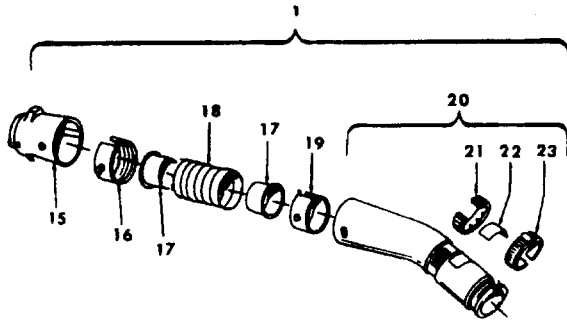

Cleaning Tools

Models S3121, S3123, S3125, S3125-035, S3129
S3165, S3169, S3171

Ref. No.	Part No.	Description
1	43434191	Hose - JM
2	161852JM	+ Furniture Brush
	43414016	Furniture Brush - AG
3	13077JM	+ Floor Brush
	43414073	Floor Brush
4	161851JM	+ Dusting Brush
	43414064	Dusting Brush (One Piece)
5	43414057	Furniture Nozzle
6	38617017	Crevice Tool
7	43453027	Extension Tube
8	12845JM	Gasket
9	13263	+ Brush (Use w/161851JM)
10	13253AG	+ Brush Back
11	13276	Swivel Bushing (2) (Use w/13154JM)
	33712007	Split Ring (Use w/38644040)
12	13154JM	+ Swivel Connector (Use w/13077JM)
	38644040	Swivel Connector (Use w/48473025)
13	13254BZ	+ Brush (Use w/161852JM)
14	13149JM	Connector Tube (Use w/161852JM)
15	32855003	Hose Connector
16	12615BZ	Collar
17	32156010	Sleeve
18	43434213	Hose Complete
	43434203	Hose Complete
19	36116006	Collar
20	43466044	Hose Grip-JM
21	38711006	Suction Control Ring
22	51869006	Label
23	36153009	Latch Ring
24	3863801P	Extension Tube - Poly - AG
	170110	+ Shag Rake- S3165