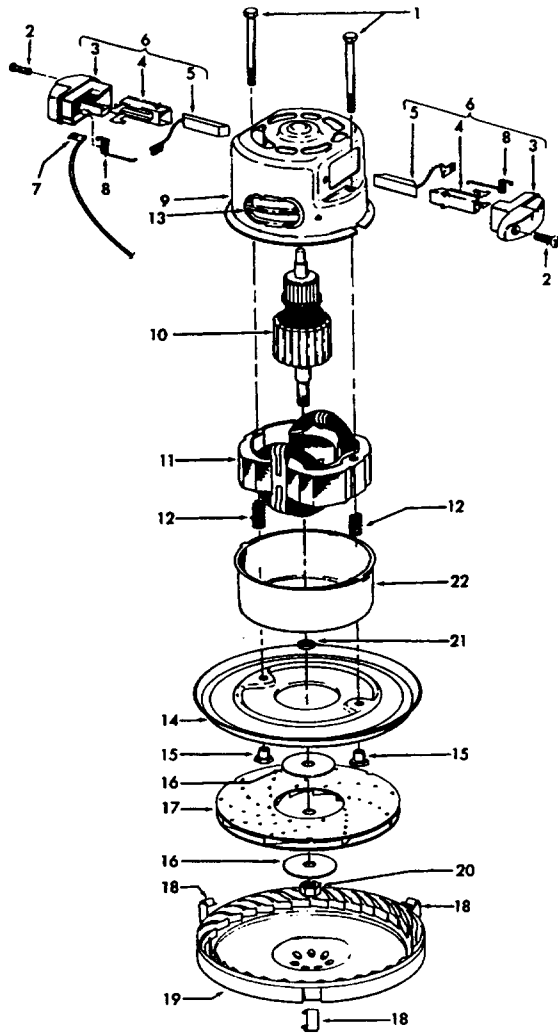

Ref. No.	Part No.	Description
1	47938	* Hinge Pin
	170362DS	+ Cord Clip
	170362JM	Cord Clip
3	170351AW	+ Hinge Leaf - Upper
	35214004	Hinge Leaf - Upper - S316
4	48123AV	+* Lock Ring
	42211049	+ Upper Shell - DS
	42211271	+ Upper Shell - JP - S3169
6	170361HU	+ Furniture Guard
	170361JM	+ Furniture Guard
7	21447017	+* Screw
8	17001FW	* Screw
9	170377JM	+ Motor Cover
10	48969	* Wire Nut
11	21652003	+ Hex Nut
12	27479307	* Wire Tie
13	170348AW	+ Hinge Leaf - Lower
14	27482120	Strain Relief Bushing
15	46363195	Cord
16	42213068	+ Intermediate Shell - JJ
17	169293	Resilient Mount - Upper
18	31194005	+ Muffler
19	43177008	+ Motor
20	169294	Resilient Mount - Lower
21	37215097	+ Intake Pan -AY
22	170382JM	+ Blower Adapter
23	41421122	Bottom Pan - JJ
24	28212026	Switch
25	31324001	Spacer
26	38424001	Pedal - JM
27	170352AG	Bag Collar Connector
28	36151012	Latch
29	39457006	+ Handle - JM
30	48512FW	+ Spring
31	16439JX	+ Latch
32	160862	+* Screw
	21447024	+ Screw - S3169
33	4010009H	Bag - (3 Pk.)
34	170332BZ	Filter
35	51661008	+ Medallion
	52125018	+ Nameplate - S3169
	56513123	+ Owner Manual - S3121
	56513124	+ Owner Manual - S3169
	58177087	+ Cleaner Carton
	58259001	+ Top Support
	58271001	+ Bottom Support

Ref. No.	Part No.	Description
1	33421004	+ Field Lamination Bolt
2	21429406	* Screw
3	167696AG	Brush Housing - Only
4	N/A	Brush Holder - Use Brush Carrier Assem. 47318008 It. 6.
5	167681	Carbon Brush & Terminal
6	47318008	Brush Housing - Comp.
7	27666551	* Terminal
8	38353004	Spring
9	169707	Motor Housing - Upper
10	168479	Armature
11	168470	+ Field
12	167721FW	Spring
13	169702BZ	+ Bushing
14	169713FW	Motor Mounting Plate
15	167695EF	Nut
16	21312774	+ Washer
17	43566006	+ Fan
18	34785004	Spring Clip
19	169714AG	+ Diffuser
20	33426001	Nut
21	31148002	Spacer
22	41823002	Motor Housing - Lower