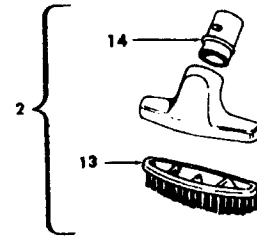

Cleaning Tools

Models S3121, S3123, S3125, S3125-035, S3129
S3165, S3169, S3171

Ref. No.	Part No.	Description
1	43434191	Hose - JM
2	161852JM	+ Furniture Brush
	43414016	Furniture Brush - AG
3	13077JM	+ Floor Brush
	43414073	Floor Brush
4	161851JM	+ Dusting Brush
	43414064	Dusting Brush (One Piece)
5	43414057	Furniture Nozzle
6	38617017	Crevice Tool
7	43453027	Extension Tube
8	12845JM	Gasket
9	13263	+ Brush (Use w/161851JM)
10	13253AG	+ Brush Back
11	13276	Swivel Bushing (2) (Use w/13154JM)
	33712007	Split Ring (Use w/38644040)
12	13154JM	+ Swivel Connector (Use w/13077JM)
	38644040	Swivel Connector (Use w/48473025)
13	13254BZ	+ Brush (Use w/161852JM)
14	13149JM	Connector Tube (Use w/161852JM)
15	32855003	Hose Connector
16	12615BZ	Collar
17	32156010	Sleeve
18	43434213	Hose Complete
	43434203	Hose Complete
19	36116006	Collar
20	43466044	Hose Grip-JM
21	38711006	Suction Control Ring
22	51869006	Label
23	36153009	Latch Ring
24	3863801P	Extension Tube - Poly - AG
	170110	+ Shag Rake- S3165