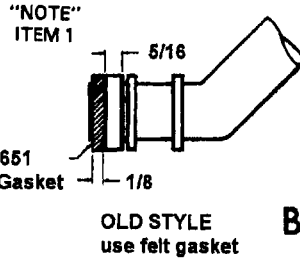

A	43414101	+ Rug & Floor Nozzle - AAP - S3125, S3125-035, S3171
1	43463012	+ Connector Tube
2	13267	+* Felt Gasket
3	38615156	+ Nozzle Body - JM
4	13259PH	+ Litter Picker
5	15963FW	+ Spring
6	13261AY	* Rib Shoe
7	16184	+ Brush Back
8	161413	+* Tube Retainer
9	13272	+ Roller Shaft
10	42246002	+ Bottom Plate
11	12955	* Screw
12	13157AG	+ Roller

B	N/A	Rug & Floor Nozzle AAP - S3121, S3123, S3165, S3169 - (Use 4341401P)
1	166652JM	Nozzle Tube (See Note)
2	166651	Gasket
3	43414089	Nozzle Body - JM
4	166646	Brush Retainer
5	166650AY	+ Tube Clamp
6	166648AW	+ Screw
7	166649FW	Spring
8	166656	Brush Back