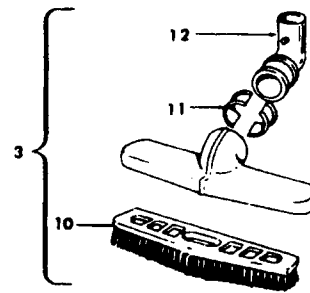

Cleaning Tools

Models S3121, S3123, S3125, S3125-035, S3129
S3165, S3169, S3171

Ref. No.	Part No.	Description
1	43434191	Hose - JM
2	161852JM	+ Furniture Brush
	43414016	Furniture Brush - AG
3	13077JM	+ Floor Brush
	43414073	Floor Brush
4	161851JM	+ Dusting Brush
	43414064	Dusting Brush (One Piece)
5	43414057	Furniture Nozzle
6	38617017	Crevice Tool
7	43453027	Extension Tube
8	12845JM	Gasket
9	13263	+ Brush (Use w/161851JM)
10	13253AG	+ Brush Back
11	13276	Swivel Bushing (2) (Use w/13154JM)
	33712007	Split Ring (Use w/38644040)
12	13154JM	+ Swivel Connector (Use w/13077JM)
	38644040	Swivel Connector (Use w/48473025)
13	13254BZ	+ Brush (Use w/161852JM)
14	13149JM	Connector Tube (Use w/161852JM)
15	32855003	Hose Connector
16	12615BZ	Collar
17	32156010	Sleeve
18	43434213	Hose Complete
	43434203	Hose Complete
19	36116006	Collar
20	43466044	Hose Grip-JM
21	38711006	Suction Control Ring
22	51869006	Label
23	36153009	Latch Ring
24	3863801P	Extension Tube - Poly - AG
	170110	+ Shag Rake- S3165