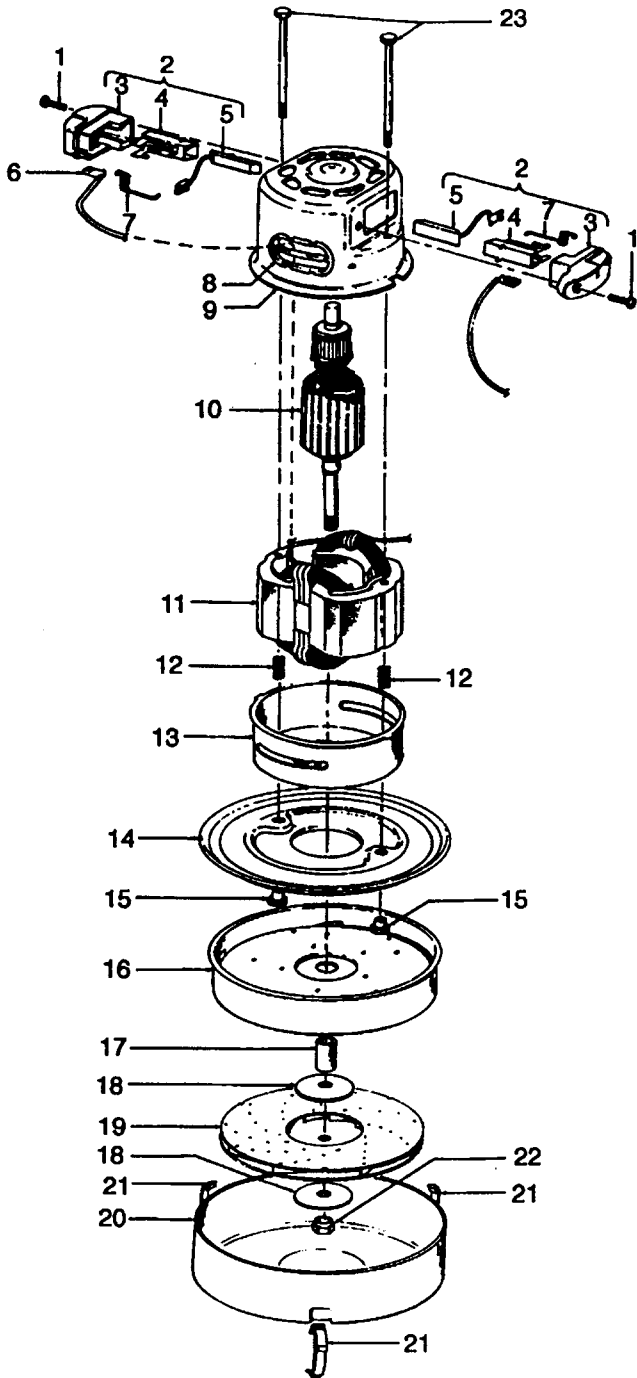

Ref. No.	Part No.	Description
1	21429406	* Screw
2	47318008	Brush Carrier
3	167696AG	Brush Carrier
4	N/A	Brush Holder - Use Brush Carrier It. 2
5	167681	Carbon Brush
6	27666551	* Terminal
7	38353604	Spring
8	169702BZ	+ Bushing
9	169707	Upper Housing
10	44765153	+ Armature
11	45311021	Field Coil
12	167721FW	Spring
13	41823002	Lower Housing
14	169713FW	Mounting Plate
15	167695EF	Nut
16	169712	+ Interstage Spacer
17	31742010	Spacer
18	21312774	+ Washer
19	43566006	+ Fan
20	37218005	Diffuser
21	34786002	Spring Clip
22	33426001	Nut
23	33421004	+ Bolt

Ref. No.	Part No.	Description
1	43414101	+ Deluxe Rug & Floor Nozzle Assem. - AAP
2	38646045	Nozzle Connector - AAP
3	43244043	Wheel & Bearing Assem. (2)
4	38511016	Wheel Bearing - AAT (2)
5	38615180	Rug & Floor Nozzle - AAP
6	38521018	Roller (2)
7	31511004	Roller Axle - AY (2)
8	38451008	Slider - AG
9	36414013	+ Brush Housing - MV
10	166649FW	Spring (2)
11	48443004	Brush Back Assem. - AG
12	21447203	Screw - Self Tapping (3)
13	34122013	+ Seal (2)
14	38434015	Pedal - MV