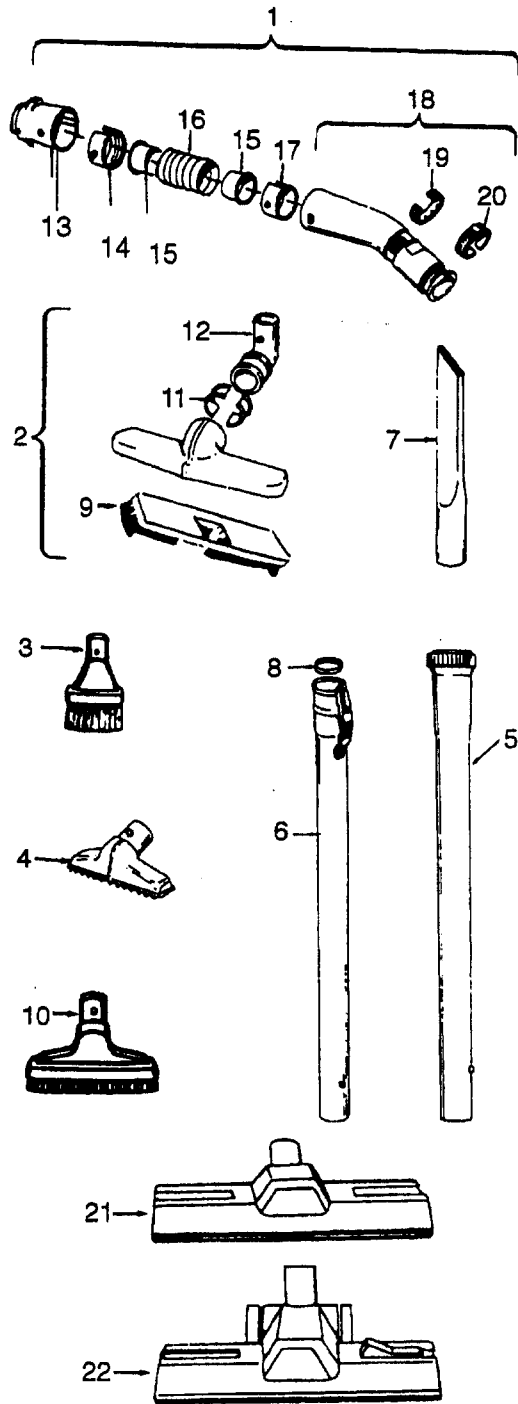

Ref. No.	Part No.	Description
1	36433002	+ Tool Rack - KX
2	47938	* Hinge Pin
3	48969	* Wire Nut
4	21366003	+ Speed Nut
5	27482124	+ Strain Relief
6	34363002	+ Wire Shield
7	42211338	Upper Shell
8	35214004	Hinge Leaf - Upper
	48123AV	+* Lock Ring
10	170361JM	+ Furniture Guard
11	166735EF	+ Screw
12	17001FW	* Screw
13	38764006	Filter
14	27482227	Strain Relief
15	46311112	+ Pigtail Cord
16	37196060	+ Motor Cover - JM
17	27479307	* Wire Tie
18	21851003	+* Nut
19	21447014	* Screw
20	170348AW	+ Hinge Leaf - Lower
21	27482301	Strain Relief
22	36921008	+ Rest Pad - JR
23	46363224	Attach. Cord - AAP - 20
24	42213367	Intermediate Shell
25	169293	Resilient Mount - Upper
26	43177017	+ Motor - 1.7
27	31178015	Compression Pad
28	31178012	Muffler
29	34111002	Gasket
30	41421326	+ Bottom Pan - JR
31	23737202	Caster Wheel
32	36151012	Latch
33	39457006	+ Handle
34	170352AG	Bag Collar Connector
35	48512FW	+ Spring
36	16439JX	+ Latch
37	21447024	+ Screw
38	4010009H	Throw Away Bag - 3 Pk.
39	52125056	+ Nameplate
40	28212026	Switch
41	38456069	+ Switch Button - JR
42	38314002	Spring
	56513132	+ Owner Manual
	58177087	+ Carton
	58343015	+ Bottom Support
	58347002	+ Top Support

Ref. No.	Part No.	Description
1	21429406	* Screw
2	47318008	Brush Carrier
3	167696AG	Brush Carrier
4	N/A	Brush Holder - Use Brush Carrier It. 2
5	167681	Carbon Brush
6	27666551	* Terminal
7	38353604	Spring
8	169702BZ	+ Bushing
9	169707	Upper Housing
10	44765153	+ Armature
11	45311021	Field Coil
12	167721FW	Spring
13	41823002	Lower Housing
14	169713FW	Mounting Plate
15	167695EF	Nut
16	169712	+ Interstage Spacer
17	31742010	Spacer
18	21312774	+ Washer
19	43566006	+ Fan
20	37218005	Diffuser
21	34786002	Spring Clip
22	33426001	Nut
23	33421004	+ Bolt