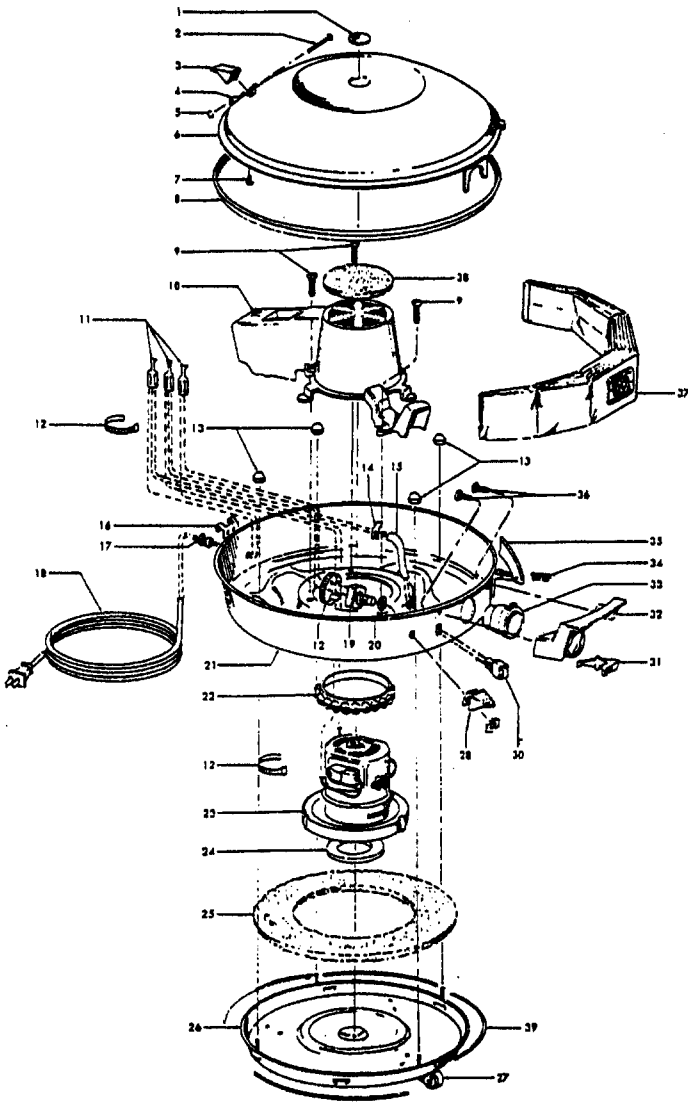

Agitator

Ref. No.	Part No.	Description
	48438189 A, C	Power Nozzle - LS - S3189, S3193, S3213
	48438057 D	Power Nozzle - MX - 4.5' Cord - S3245
	48438189 F	Power Nozzle - LZ - S3211, S3261, S3263, S3263-036, S3263-060, S3403, S3403-022
	48438190 G, J	Power Nozzle - LZ - S3209, S3419, S3425, S3425-022, S3425-032, S3425-060, S3403-022
	48438058 H +	Power Nozzle - LZ - 4.5' Cord
1	46321005	Attachment Cord 4.5'- AG
	46321088	Cord - AG - 3.5
2	42252059 A, C, D, E, F, G, H	Body - LS
	42252174 I, J	Body - AAP
	51375042 A, B, C +	Nameplate
	52125095 F	+ Nameplate
	52125088 G	Nameplate
	52125107 H +	Nameplate
	52125113 I	Nameplate
	52125096 J	Nameplate
3	48416009	Agitator
2	163768	Strain Relief
5	34663003	Bracket
6	43482024	Nozzle Connector - LZ
7	12227	Insulated Terminal (2 Wire)
8	34112005	* Seal
9	34337003	* Seal
10	21447041	* Screw
11	32175025	Wheel - AG
12	31523005	Wheel Shaft
13	42246120	Base Plate
14	21447007	* Screw
15	34337004	* Seal
16	42256090	+ Duct Cover
17	34123015	* Duct Cover Seal
18	35276001	* Detent Spring
19	43177073	Motor
20	35271001	Bracket - LH
21	38528011	Belt

Ref. No.	Part No.	Description
	48416009	Agitator
1	41435018	Thread Guard
2	43267002	Bearing
3	21347003	* Spring Washer
4	36422001	End
5	48445017	Agitator Brush
6	160070	Shaft
8	38537002	End Pulley
9	41435021	Thread Guard