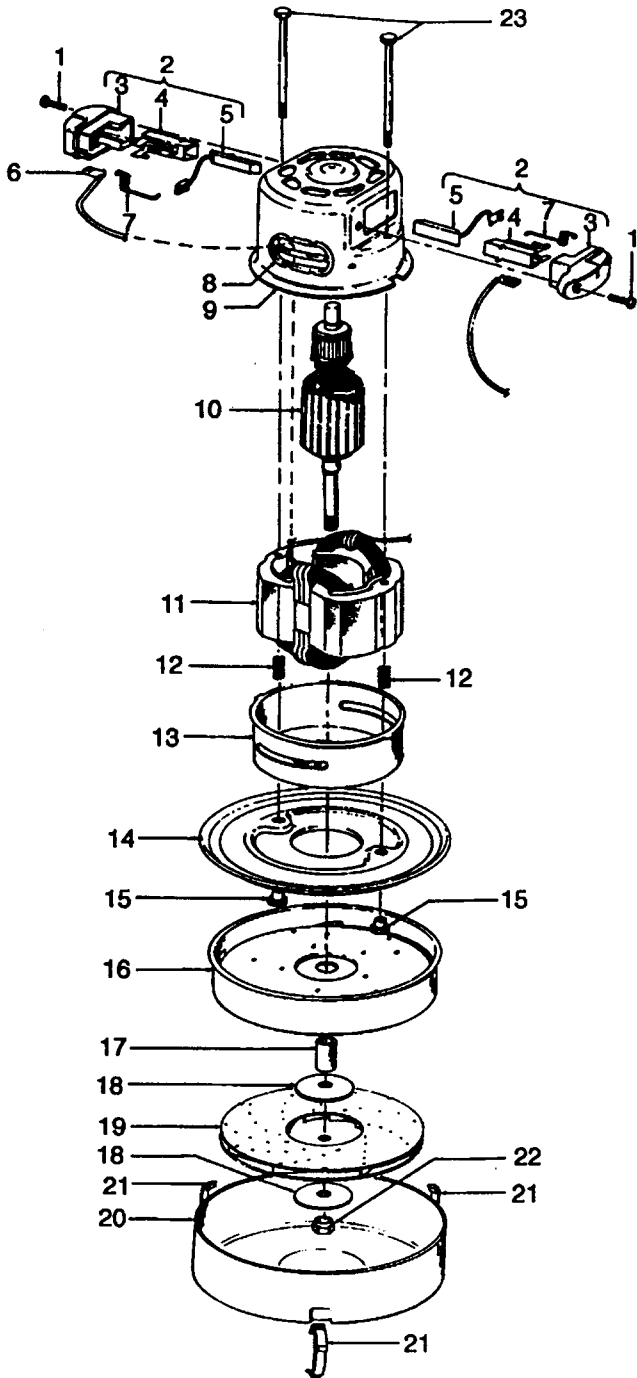

Agitator

Ref. No.	Part No.	Description
	48438189 A, C	Power Nozzle - LS - S3189, S3193, S3213
	48438057 D	Power Nozzle - MX - 4.5' Cord - S3245
	48438189 F	Power Nozzle - LZ - S3211, S3261, S3263, S3263-036, S3263-060, S3403, S3403-022
	48438190 G, J	Power Nozzle - LZ - S3209, S3419, S3425, S3425-022, S3425-032, S3425-060, S3403-022
	48438058 H +	Power Nozzle - LZ - 4.5' Cord
1	46321005	Attachment Cord 4.5'- AG
	46321088	Cord - AG - 3.5
2	42252059 A, C, D, E, F, G, H	Body - LS
	42252174 I, J	Body - AAP
	51375042 A, B, C +	Nameplate
	52125095 F	+ Nameplate
	52125088 G	Nameplate
	52125107 H +	Nameplate
	52125113 I	Nameplate
	52125096 J	Nameplate
3	48416009	Agitator
2	163768	Strain Relief
5	34663003	Bracket
6	43482024	Nozzle Connector - LZ
7	12227	Insulated Terminal (2 Wire)
8	34112005	* Seal
9	34337003	* Seal
10	21447041	* Screw
11	32175025	Wheel - AG
12	31523005	Wheel Shaft
13	42246120	Base Plate
14	21447007	* Screw
15	34337004	* Seal
16	42256090	+ Duct Cover
17	34123015	* Duct Cover Seal
18	35276001	* Detent Spring
19	43177073	Motor
20	35271001	Bracket - LH
21	38528011	Belt

Ref. No.	Part No.	Description
	48416009	Agitator
1	41435018	Thread Guard
2	43267002	Bearing
3	21347003	* Spring Washer
4	36422001	End
5	48445017	Agitator Brush
6	160070	Shaft
8	38537002	End Pulley
9	41435021	Thread Guard

Ref. No.	Part No.	Description
1	21429406	* Screw
2	47318008	Brush Carrier
3	167696AG	Brush Carrier
4	N/A	Brush Holder - Use Brush Carrier It. 2
5	167681	Carbon Brush
6	27666551	* Terminal
7	38353604	Spring
8	169702BZ	+ Bushing
9	169707	Upper Housing
10	44765153	+ Armature
11	45311021	Field Coil
12	167721FW	Spring
13	41823002	Lower Housing
14	169713FW	Mounting Plate
15	167695EF	Nut
16	169712	+ Interstage
17	31742010	Spacer
18	21312774	+ Washer
19	43566006	+ Fan
20	37218005	Diffuser
21	34786002	Spring Clip
22	33426001	Nut
23	33421004	+ Bolt