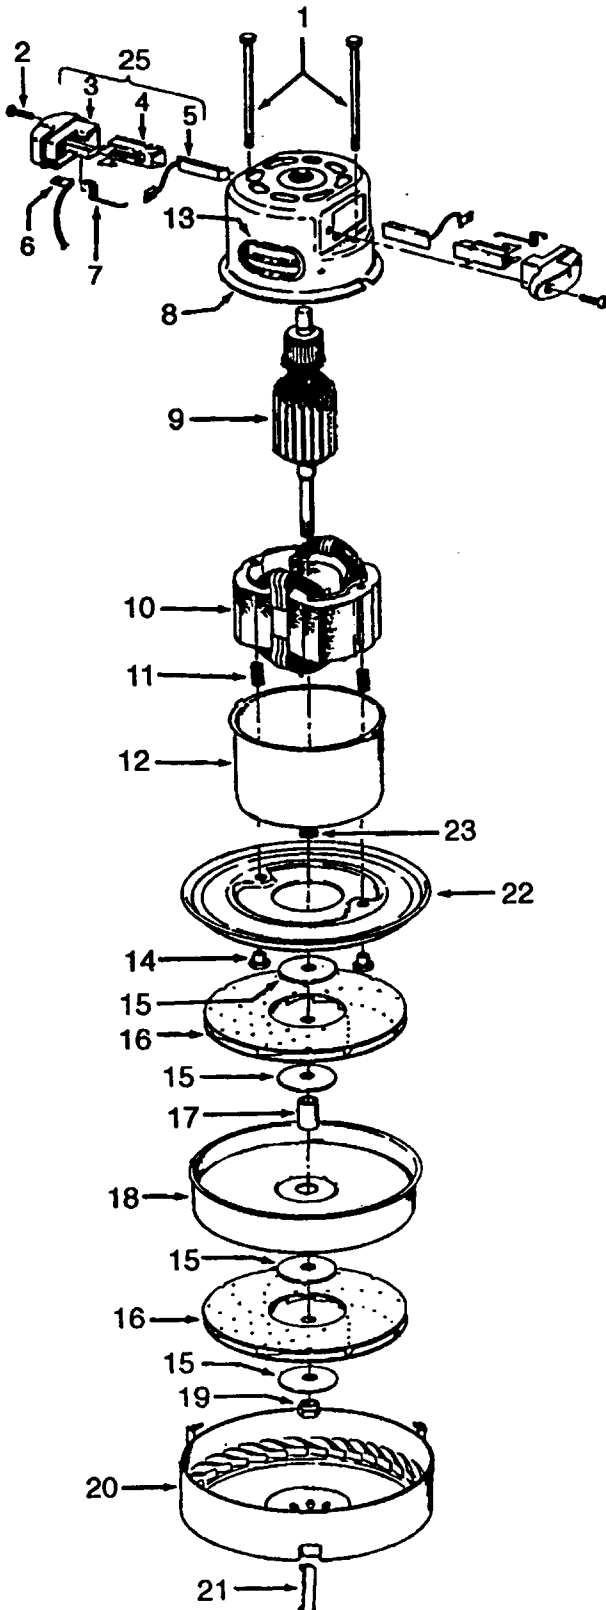

Celebrity Motor

Models S3129, S3137, S3171, S3187, S3193, S3195, S3199, S3201, S3219, S3237, S3239

Motor - 2 Speed 43577093 (3.7)
Motor - 43577101 (2.6)

Ref. No.	Part No.	Description
	43577101	Motor - (2.6) S3129, S3137, S3171, S3187, S3193, S3195, S3219
	43577093	Motor Comp. - (3.7) S3199, S3201, S3237, S3239
1	12022	Field Bolt
2	21429406	* Screw
3	168038	Brush Carrier
4	168506--	Brush Holder
5	167679	Carbon Brush
6	27666551	* Terminal
7	38353004	Spring
8	169706	Motor Housing - Upper
9	44765078	Armature (2.6)
	44765106	Armature (3.7)
10	45311017	+ Field Coll (2.6)
	45311018	+ Field Coll (3.7) 2-Speed
11	167721FW	Spring (3.7)
	38311016	+ Spring (2.6)
12	41823001	Motor Housing - Lower
13	169702BZ	+ Bushing
14	167695EF	Nut
15	21312774	+ Washer
16	43566006	+ Fan
17	31732003	Spacer
18	169712	+ Interstage
19	33426001	Nut
20	37218005	Diffuser
21	34786002	Spring Clip
22	169713FW	Mounting Plate
23	31148002	Spacer
25	168506	Brush Carrier Assm.