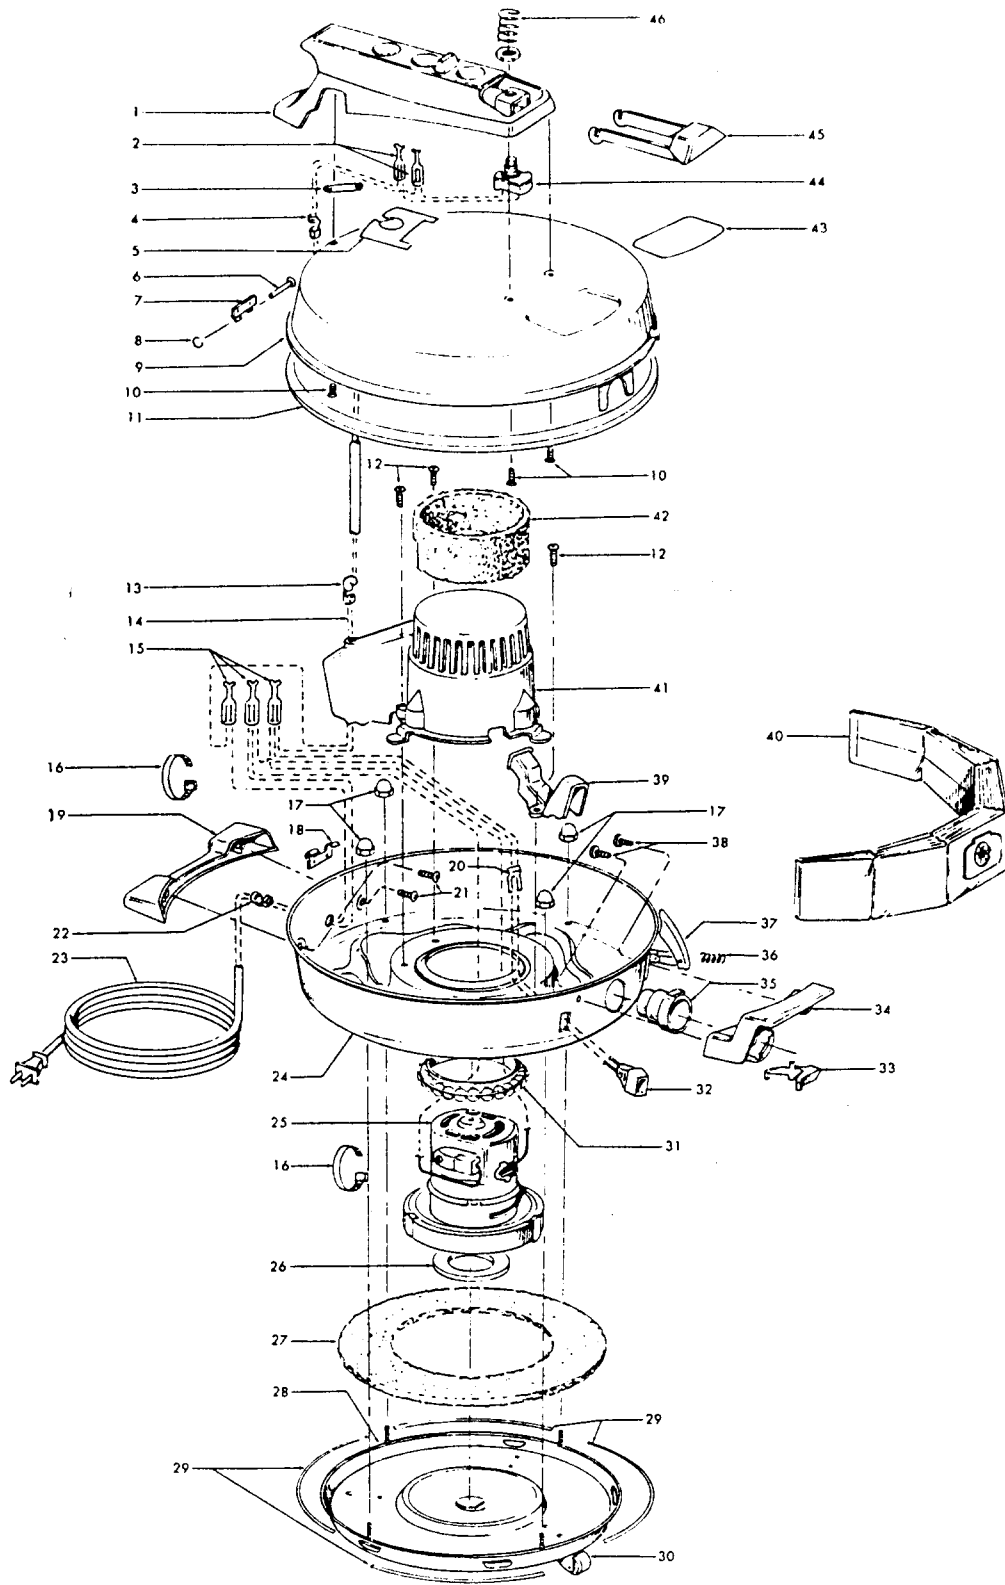

Agitator

Ref. No.	Part No.	Description
	48438189 A, C	Power Nozzle - LS - S3189, S3193, S3213
	48438057 D	Power Nozzle - MX - 4.5' Cord - S3245
	48438189 F	Power Nozzle - LZ - S3211, S3261, S3263, S3263-036, S3263-060, S3403, S3403-022
	48438190 G, J	Power Nozzle - LZ - S3209, S3419, S3425, S3425-022, S3425-032, S3425-060, S3403-022
	48438058 H +	Power Nozzle - LZ - 4.5' Cord
1	46321005	Attachment Cord 4.5'- AG
	46321088	Cord - AG - 3.5
2	42252059 A, C, D, E, F, G, H	Body - LS
	42252174 I, J	Body - AAP
	51375042 A, B, C +	Nameplate
	52125095 F +	Nameplate
	52125088 G	Nameplate
	52125107 H +	Nameplate
	52125113 I	Nameplate
	52125096 J	Nameplate
3	48416009	Agitator
2	163768	Strain Relief
5	34663003	Bracket
6	43482024	Nozzle Connector - LZ
7	12227	Insulated Terminal (2 Wire)
8	34112005	* Seal
9	34337003	* Seal
10	21447041	* Screw
11	32175025	Wheel - AG
12	31523005	Wheel Shaft
13	42246120	Base Plate
14	21447007	* Screw
15	34337004	* Seal
16	42256090	+ Duct Cover
17	34123015	* Duct Cover Seal
18	35276001	* Detent Spring
19	43177073	Motor
20	35271001	Bracket - LH
21	38528011	Belt

Ref. No.	Part No.	Description
	48416009	Agitator
1	41435018	Thread Guard
2	43267002	Bearing
3	21347003	* Spring Washer
4	36422001	End
5	48445017	Agitator Brush
6	160070	Shaft
8	38537002	End Pulley
9	41435021	Thread Guard