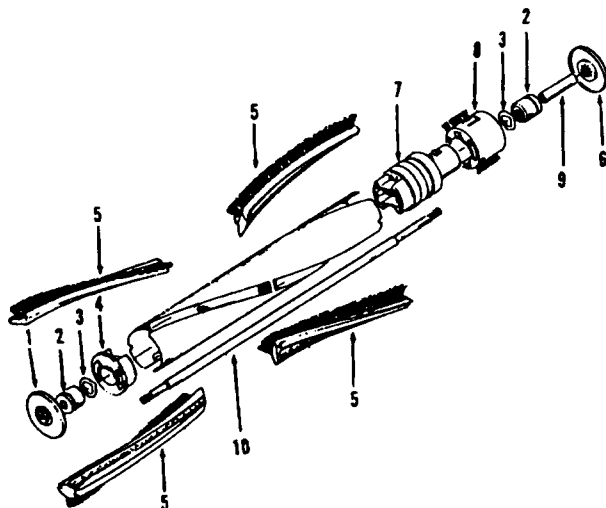

Powered Nozzle & Agitator

Models S3195, S3195-030

Ref. No.	Part No.	Description
1	46321005	Attachment Cord
2	36231096	Furniture Guard - MY
3	48416030	Agitator - 4B
4	163768	Strain Relief
5	21447041	* Screw
6	27479307	* Wire Tie
7	36131020	Retainer Housing
8	43461021	Nozzle Connector - AG
9	34112005	* Seal
10	34337003	* Seal
11	48969	* Wire Nut
13	42256098	Duct Cover
14	34123017	* Seal
15	35276001	* Detent Spring
16	32175025	Wheel - AG
17	31523005	Shaft
18	32761001	Wheel
19	31522004	Wheel Shaft
20	21447007	* Screw
21	42246121	Base Plate (Inc. items 16, 17, 18, 19, 22)
22	34337004	* Seal
23	43177073	Motor
26	27666702	* Terminal
27	34361001	Switch Actuator
28	42262032	Housing
29	36131017	* Retainer
30	37258082	Shield
31	281770KD	Switch
32	51151053	Indicator
33	38353007	Torsion Spring
34	31523006	Pivot Pin
35	38458002	* Depressor
36	38433044	Switch Pedal - MY
37	38528011	Belt
38	42252189	Nozzle Body
39	52125092	Nameplate
40	37246100	+ Panel-LB
41	43457037	Swivel Tube - AG
	48438016	Power Nozzle - LB