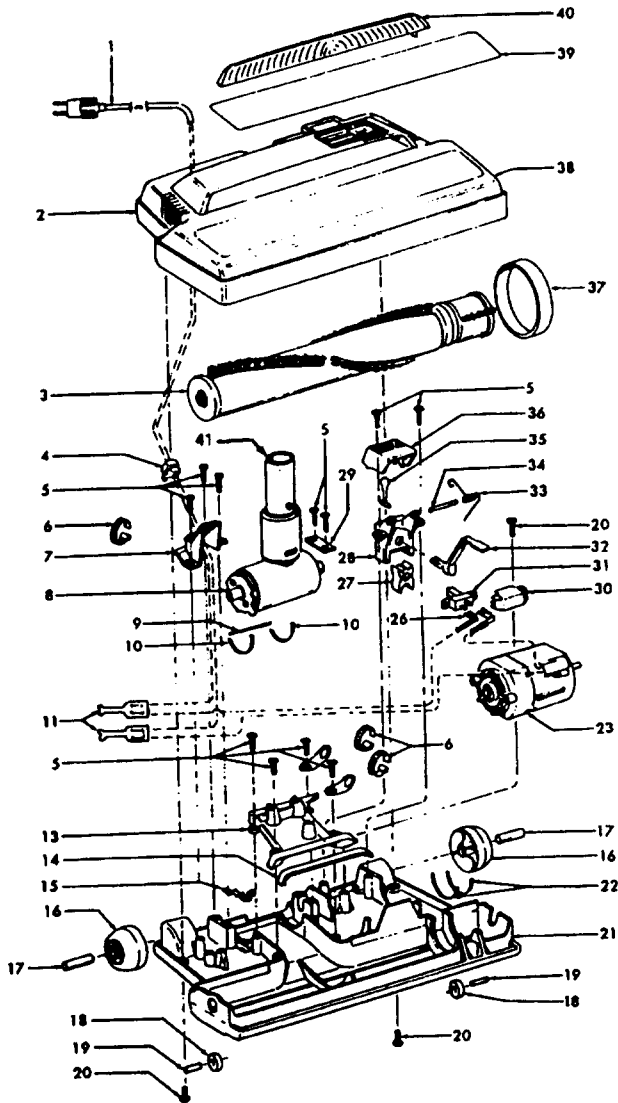

Powered Nozzle & Agitator

Models S3195, S3195-030

Ref. No.	Part No.	Description
1	46321005	Attachment Cord
2	36231096	Furniture Guard - MY
3	48416030	Agitator - 4B
4	163768	Strain Relief
5	21447041	* Screw
6	27479307	* Wire Tie
7	36131020	Retainer Housing
8	43461021	Nozzle Connector - AG
9	34112005	* Seal
10	34337003	* Seal
11	48969	* Wire Nut
13	42256098	Duct Cover
14	34123017	* Seal
15	35276001	* Detent Spring
16	32175025	Wheel - AG
17	31523005	Shaft
18	32761001	Wheel
19	31522004	Wheel Shaft
20	21447007	* Screw
21	42246121	Base Plate (Inc. items 16, 17, 18, 19, 22)
22	34337004	* Seal
23	43177073	Motor
26	27666702	* Terminal
27	34361001	Switch Actuator
28	42262032	Housing
29	36131017	* Retainer
30	37258082	Shield
31	281770KD	Switch
32	51151053	Indicator
33	38353007	Torsion Spring
34	31523006	Pivot Pin
35	38458002	* Depressor
36	38433044	Switch Pedal - MY
37	38528011	Belt
38	42252189	Nozzle Body
39	52125092	Nameplate
40	37246100	+ Panel-LB
41	43457037	Swivel Tube - AG
	48438016	Power Nozzle - LB