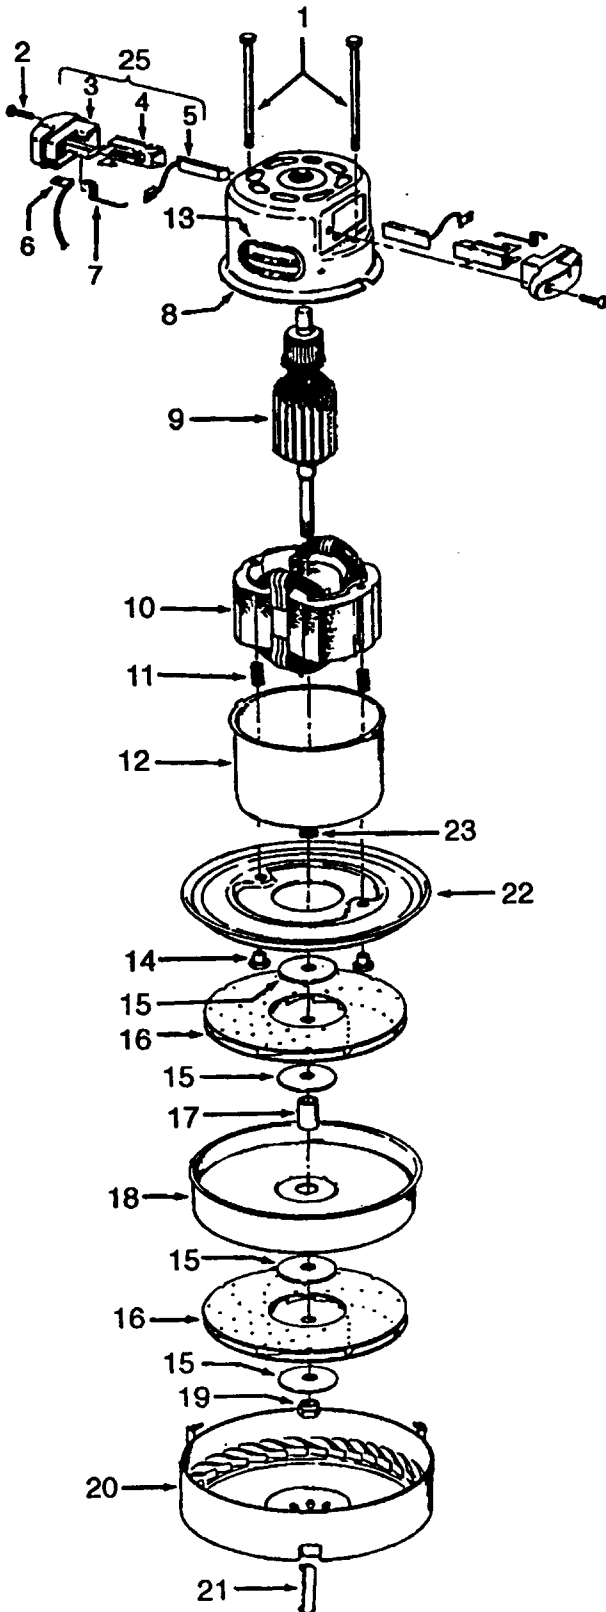

Celebrity Motor

Models S3129, S3137, S3171, S3187, S3193, S3195, S3199, S3201, S3219, S3237, S3239

Motor - 2 Speed 43577093 (3.7) Motor - 43577101 (2.6)

Ref. No.	Part No.	Description
	43577101	Motor - (2.6) S3129, S3137, S3171, S3187, S3193, S3195, S3219
	43577093	Motor Comp. - (3.7) S3199, S3201, S3237, S3239
1	12022	Field Bolt
2	21429406	* Screw
3	168038	Brush Carrier
4	168506--	Brush Holder
5	167679	Carbon Brush
6	27666551	* Terminal
7	38353004	Spring
8	169706	Motor Housing - Upper
9	44765078	Armature (2.6)
	44765106	Armature (3.7)
10	45311017	+ Field Coll (2.6)
	45311018	+ Field Coll (3.7) 2-Speed
11	167721FW	Spring (3.7)
	38311016	+ Spring (2.6)
12	41823001	Motor Housing - Lower
13	169702BZ	+ Bushing
14	167695EF	Nut
15	21312774	+ Washer
16	43566006	+ Fan
17	31732003	Spacer
18	169712	+ Interstage
19	33426001	Nut
20	37218005	Diffuser
21	34786002	Spring Clip
22	169713FW	Mounting Plate
23	31148002	Spacer
25	168506	Brush Carrier Assm.