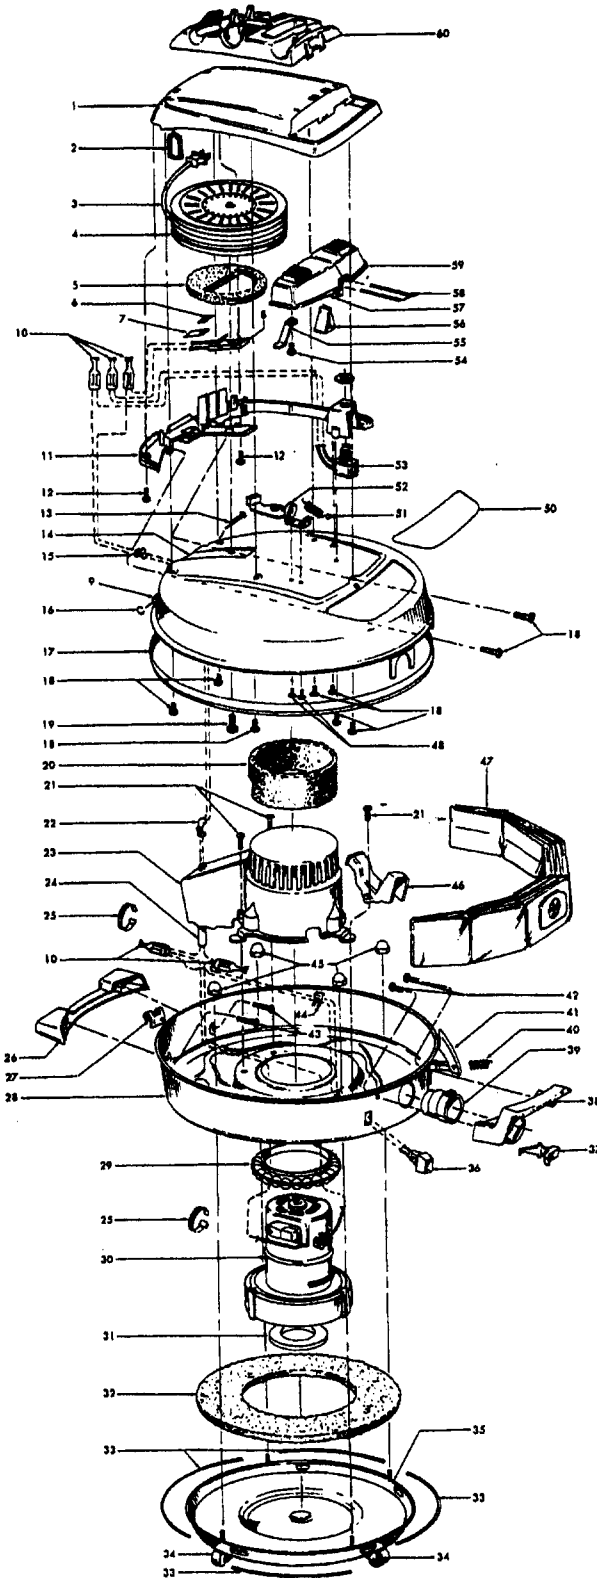

Ref. No.	Part No.	Description
1	37215125	Cord Reel Cover - LB
2	36218014	+ Cord Guide - LZ
3	46363224	Attach. Cord - AAP - 20
4	46831106	Cord Reel - AAP
5	31193010	Seal
6	21366004	* Speed Nut
7	34141004	+* Wire Shield
8	47348045	Brush Block
9	35214004	Hinge Leaf - Upper
10	48969	* Wire Nut
11	37215135	+ Cover Plate - LB
12	21447003	* Screw
13	47938	* Hinge Pin
14	42211304	+ Upper Shell - LB
15	27482120	Strain Relief
16	48123AV	+* Lock Ring
17	170361JM	+ Furniture Guard
18	21447014	* Screw
19	21447003	* Screw
20	38764006	Filter
21	17001FW	* Screw
22	27482227	Strain Relief
23	37196070	Motor Cover - JM
24	46311142	Pigtail Cord
25	27479307	Wire Tie
26	36921008	+ Rest Pad - LU
27	170348AW	+ Hinge Leaf - Lower
28	42213029	Intermediate Shell - LU
29	169293	Resilient Mount - Upper
30	43577101	Motor - 2.6 - (P - 90)
31	31178015	Compression Pad
32	31178012	Muffler
33	34111002	Gasket
34	23737202	Caster Wheel
35	41421109	Bottom Pan - LU
36	46326096	+ Receptacle - JM
37	36151012	Latch
38	39457009	+ Handle - LU
39	170352AG	Bag Collar Connector
40	48512FW	+ Spring
41	16439JX	+ Latch
42	21447024	+ Screw
43	21447014	Screw
44	34723001	Retainer Clip
45	21851003	+* Nut
46	37959020	+ Wire Cover - JM
47	4010009H	Throw Away Bag (3 Pk.)
48	38198	+ Screw
50	52125055	+ Nameplate - S3195
	52125069	+ Nameplate - S3219
51	38332001	+ Spring
52	43138024	+ Brake Assm. w/Pad
53	28212008	+ Switch
54	21447017	+* Screw
55	34661007	+ Cam
56	34783003	Spring
57	38433060	Brake Pedal - LU
58	31514004	+ Shaft
59	38433053	Switch Pedal - LU
60	36433031	Tool Rack - LB
58	35214004	Hinge Leaf - Upper

ITEMS NOT ILLUSTRATED

46831076	Commutator (Component of Cord Reel Assm.)
56513129	+ Owner Manual
58185079	+ Carton - S3219
58343015	+ Bottom Support
58346003	+ Top Support
58177087	+ Carton - Celebrity w/o Power Nozzle