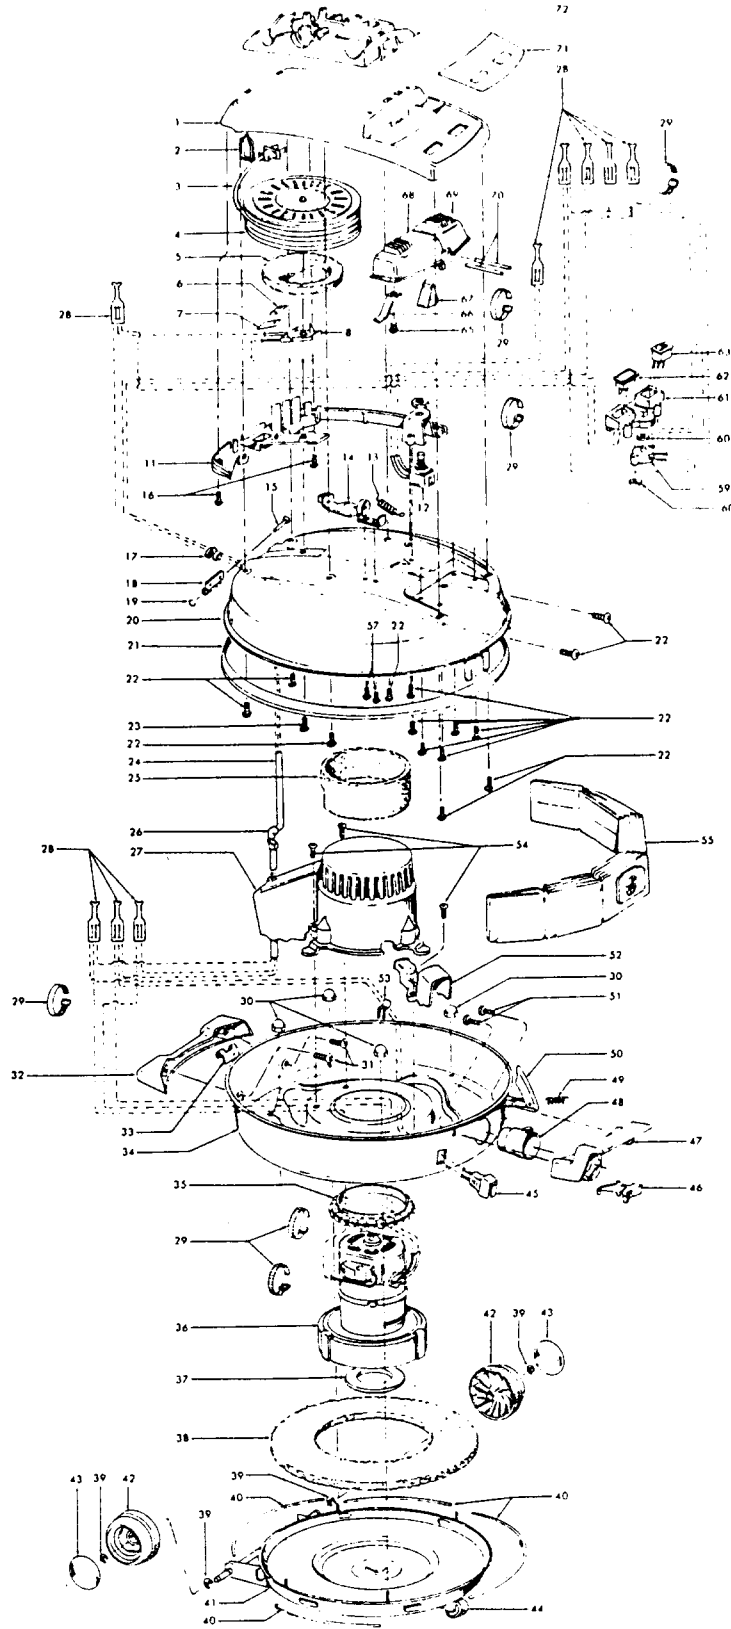

Celebrity

Models S3199, S3201, S3237, S3239

Ref. No.	Part No.	Description
1	37215115	Cord Reel Cover - LB
	37215117	+ Cord Reel Cover - LZ
2	36218014	+ Cord Guide - LZ
3	0M100206	Attach. Cord - AG - 25'
	46383308	Attach. Cord - AAP - 23' - S3237, S3239
4	46831106	Cord Reel - AAP
5	31193010	+ Seal
6	21366004	* Speed Nut
7	34141004	+* Wire Shield
8	47348045	Brush Block
11	37215136	+ Cover Plate - LS - S3199
	37215135	Cover Plate - LB - S3201
	37215137	Cover Plate - LZ - S3237, S3239
12	28212004	Switch
13	38332001	+ Spring
14	43138024	+ Brake Assm. w/Pad
15	47938	* Hinge Pin
16	21447003	* Screw
17	27482120	Strain Relief
18	35214004	Hinge Leaf - Upper
19	48123AV	+* Lock Ring
20	42211267	+ Upper Shell - AX
21	170361LR	+ Furniture Guard
	170361JM	+ Furniture Guard
	170361LZ	+ Furniture Guard
22	21447014	* Screw
23	21447003	* Screw
24	46511006	+ Pigtail Cord
25	38764006	Filter
26	27482227	Strain Relief
27	37196070	Motor Cover - JM
28	48969	* Wire Nut
29	27479307	* Wire Tie
30	21851003	+* Nut
31	21447014	Screw
32	36921011	+ Rest Pad - LT - S3199
	36921008	+ Rest Pad - LU - S3201, S3237, S3239
33	170348AW	+ Hinge Leaf - Lower
34	42213029	+ Intermediate Shell - M
35	169293	Resilient Mount - Upper
36	43577093	Motor - 3.7 - (P - 90)
37	31178015	Compression Pad
38	31178012	Muffler
39	13730	* Lock Ring
40	34111002	Gasket
41	41421276	+ Bottom Pan - M - S3199, S3201, S3237
	41421277	+ Bottom Pan - MD - S3239
42	38522026	+ Rear Wheel - LT - S3199
	38522032	Rear Wheel - S3201, S3237, S3239
43	169242	Wheel Cover - S3199, S3201
	37912013	Wheel Cover - S3237, S3239
44	23737202	Caster Wheel

Ref. No.	Part No.	Description
45	46326096	+ Receptacle - JM
46	36151012	Latch
47	39457006	+ Handle - S3199, S3239, S3237
	39457009	+ Handle - LU - S3201
	39457011	+ Handle - M
	39457012	+ Handle - MD
48	170352AG	Bag Collar Connector
49	48512FW	+ Spring
50	16439LT	+ Latch
	16439JX	+ Latch
	16439EW	+ Latch
51	21447024	+ Screw
52	37959020	+ Wire Cover - JM
53	34723001	Retainer Clip
54	17001FW	* Screw
55	4010009H	Throw Away Bag (3 Pk.)
57	38198	+ Screw
59	28375002	+ Vacuum Switch
60	31144003	+ Foam Seal
61	42914004	+ Switch Mount
62	27333004	Indicator Light
63	28162006	Switch
65	21447017	+* Screw
66	34661007	+ Brake Pedal Cam
67	34783003	Spring
68	38433057	+ Brake Pedal - LT - S3199
	38433058	Brake Pedal - LU - S3201
	38433060	+ Brake Wheel - WW - S3237
	38433061	+ Brake Pedal - MD - S3239
69	38433052	+ Switch Pedal - LT - S3199
	38433053	+ Switch Pedal - LU - S3201
	38433047	+ Switch Pedal - MD - S3237, S3239
70	31514004	+ Shaft
71	51375052	+ Nameplate
	51375053	+ Nameplate - S3201
	51375048	+ Nameplate - S3199, S3201, S3237
	51375049	+ Nameplate - S3239
72	36433032	Tool Rack - LS - S3199
	36433031	Tool Rack - LB - S3201
	36433034	Tool Rack - LZ - S3237, S3239

ITEMS NOT ILLUSTRATED

46831076	Commutator (Component of Cord Reel Assm.)
56513133	+ Owner Manual - S3199, S3201
56513194	+ Owner Manual - S3237, S3239
58343015	+ Bottom Support
58346003	+ Top Support
58185091	+ Carton - Celebrity w/ Power. Nozzle
Cleaning Tools - (P 92)	
43433085	Hose
48438056	Power Nozzle - MT - (P - 88) - S3199
48438055	Power Nozzle - TF - (P - 88) - S3201
48438059	+ Power Nozzle - LZ - (P - 123) - S3237, S3239 (electronic version no longer available - use 48438055)