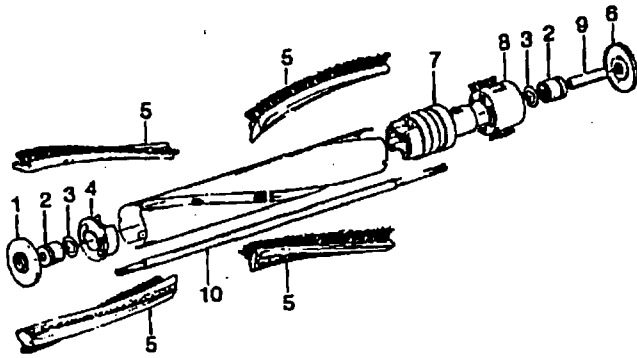

Agitator

Models S3181, S3189, S3191, S3193, S3195, S3195-030
S3199, S3201, S3209, S3211, S3213, S3217, S3219,
S3233, S3237, S3239, S3245, S3261, S3263, S3265
S3269, S3271, S3403, S3425, S3425-030

Ref. No.	Part No.	Description
1	41435018	Thread Guard
2	43267002	Bearing
3	21347003	Washer
4	36422001	End
	41435023	End - S3425-060
5	48445017	Agitator Brush
6	160070	Shaft
8	38537002	End Pulley
9	41435021	Thread Guard
	48416009	Agitator - S3181, S3189, S3191, S3193, S3217, S3209, S3211, S3213, S3245, S3261, S3263, S3403, S3425-060
1	48495AY	Thread Guard
2	43267002	Bearing
3	21347003	Washer
4	41435023	End
5	48445017	Agitator Brush
6	41435018	Thread Guard
7	38537008	End Pulley
8	48418001	Brush Ring
9	31722019	Spacer
10	32724005	Shaft
	48416030	Agitator Comp.- S3195, S3195-030, S3199, S3201, S3219, S3233, S3237, S3239, S3265, S3269, S3271