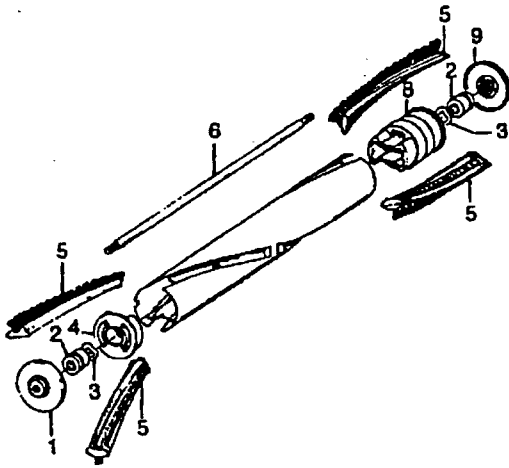

Agitator

Models S3181, S3189, S3191, S3193, S3195, S3195-030
S3199, S3201, S3209, S3211, S3213, S3217, S3219,
S3233, S3237, S3239, S3245, S3261, S3263, S3265
S3269, S3271, S3403, S3425, S3425-030

Ref. No.	Part No.	Description
1	41435018	Thread Guard
2	43267002	Bearing
3	21347003	Washer
4	36422001	End
	41435023	End - S3425-060
5	48445017	Agitator Brush
6	160070	Shaft
8	38537002	End Pulley
9	41435021	Thread Guard
	48416009	Agitator - S3181, S3189, S3191, S3193, S3217, S3209, S3211, S3213, S3245, S3261, S3263, S3403, S3425-060
1	48495AY	Thread Guard
2	43267002	Bearing
3	21347003	Washer
4	41435023	End
5	48445017	Agitator Brush
6	41435018	Thread Guard
7	38537008	End Pulley
8	48418001	Brush Ring
9	31722019	Spacer
10	32724005	Shaft
	48416030	Agitator Comp.- S3195, S3195-030, S3199, S3201, S3219, S3233, S3237, S3239, S3265, S3269, S3271