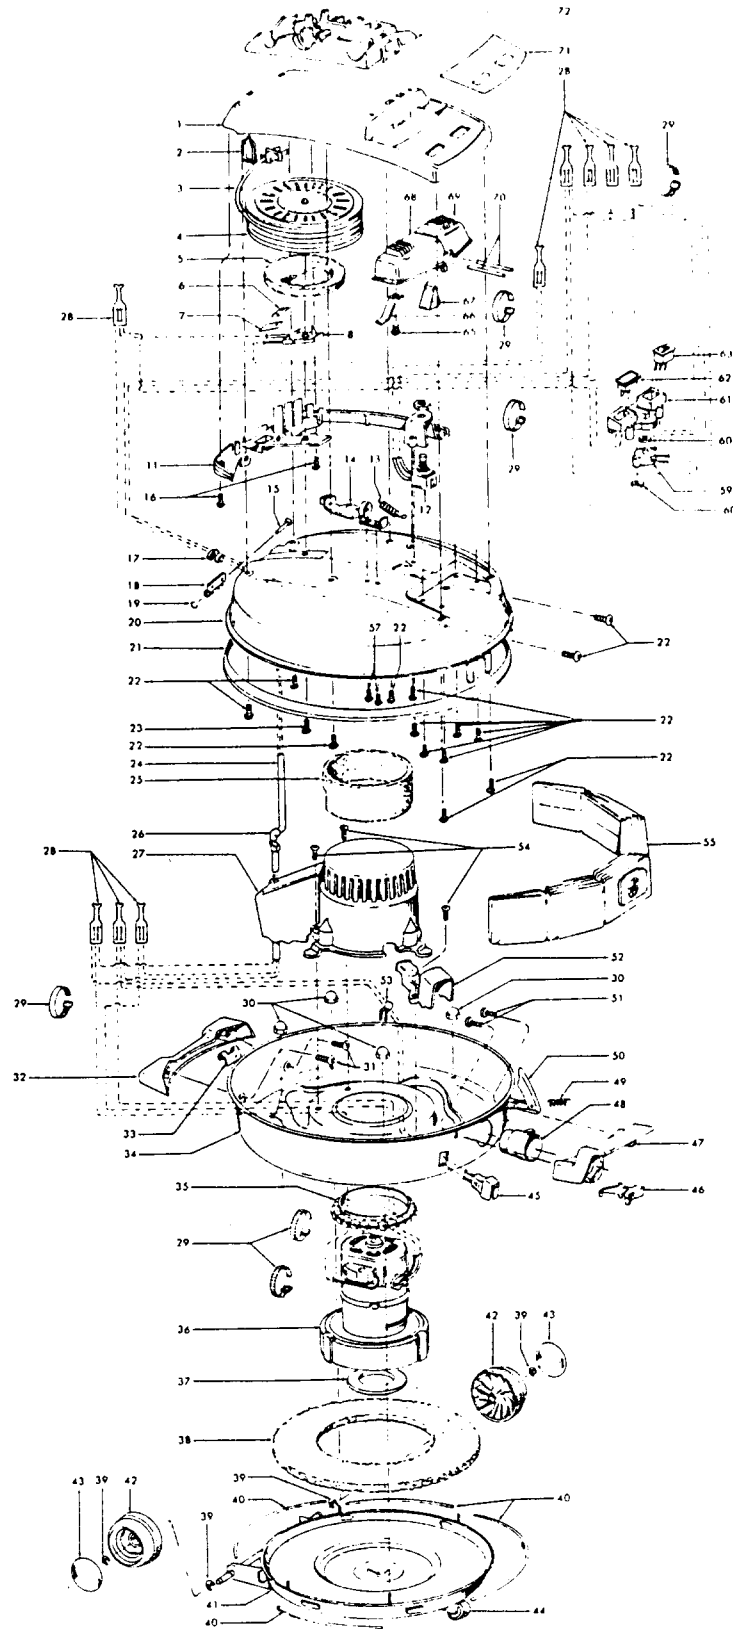

Celebrity

Models S3199, S3201, S3237, S3239

Ref. No.	Part No.	Description
1	37215115	Cord Reel Cover - LB
	37215117	+ Cord Reel Cover - LZ
2	36218014	+ Cord Guide - LZ
3	0M100206	Attach. Cord - AG - 25'
	46383308	Attach. Cord - AAP - 23' - S3237, S3239
4	46831106	Cord Reel - AAP
5	31193010	+ Seal
6	21366004	* Speed Nut
7	34141004	+* Wire Shield
8	47348045	Brush Block
11	37215136	+ Cover Plate - LS - S3199
	37215135	Cover Plate - LB - S3201
	37215137	Cover Plate - LZ - S3237, S3239
12	28212004	Switch
13	38332001	+ Spring
14	43138024	+ Brake Assm. w/Pad
15	47938	* Hinge Pin
16	21447003	* Screw
17	27482120	Strain Relief
18	35214004	Hinge Leaf - Upper
19	48123AV	+* Lock Ring
20	42211267	+ Upper Shell - AX
21	170361LR	+ Furniture Guard
	170361JM	+ Furniture Guard
	170361LZ	+ Furniture Guard
22	21447014	* Screw
23	21447003	* Screw
24	46511006	+ Pigtail Cord
25	38764006	Filter
26	27482227	Strain Relief
27	37196070	Motor Cover - JM
28	48969	* Wire Nut
29	27479307	* Wire Tie
30	21851003	+* Nut
31	21447014	Screw
32	36921011	+ Rest Pad - LT - S3199
	36921008	+ Rest Pad - LU - S3201, S3237, S3239
33	170348AW	+ Hinge Leaf - Lower
34	42213029	+ Intermediate Shell - M
35	169293	Resilient Mount - Upper
36	43577093	Motor - 3.7 - (P - 90)
37	31178015	Compression Pad
38	31178012	Muffler
39	13730	* Lock Ring
40	34111002	Gasket
41	41421276	+ Bottom Pan - M - S3199, S3201, S3237
	41421277	+ Bottom Pan - MD - S3239
42	38522026	+ Rear Wheel - LT - S3199
	38522032	Rear Wheel - S3201, S3237, S3239
43	169242	Wheel Cover - S3199, S3201
	37912013	Wheel Cover - S3237, S3239
44	23737202	Caster Wheel

Ref. No.	Part No.	Description
45	46326096	+ Receptacle - JM
46	36151012	Latch
47	39457006	+ Handle - S3199, S3239, S3237
	39457009	+ Handle - LU - S3201
	39457011	+ Handle - M
	39457012	+ Handle - MD
48	170352AG	Bag Collar Connector
49	48512FW	+ Spring
50	16439LT	+ Latch
	16439JX	+ Latch
	16439EW	+ Latch
51	21447024	+ Screw
52	37959020	+ Wire Cover - JM
53	34723001	Retainer Clip
54	17001FW	* Screw
55	4010009H	Throw Away Bag (3 Pk.)
57	38198	+ Screw
59	28375002	+ Vacuum Switch
60	31144003	+ Foam Seal
61	42914004	+ Switch Mount
62	27333004	Indicator Light
63	28162006	Switch
65	21447017	+* Screw
66	34661007	+ Brake Pedal Cam
67	34783003	Spring
68	38433057	+ Brake Pedal - LT - S3199
	38433058	Brake Pedal - LU - S3201
	38433060	+ Brake Wheel - WW - S3237
	38433061	+ Brake Pedal - MD - S3239
69	38433052	+ Switch Pedal - LT - S3199
	38433053	+ Switch Pedal - LU - S3201
	38433047	+ Switch Pedal - MD - S3237, S3239
70	31514004	+ Shaft
71	51375052	+ Nameplate
	51375053	+ Nameplate - S3201
	51375048	+ Nameplate - S3199, S3201, S3237
	51375049	+ Nameplate - S3239
72	36433032	Tool Rack - LS - S3199
	36433031	Tool Rack - LB - S3201
	36433034	Tool Rack - LZ - S3237, S3239

ITEMS NOT ILLUSTRATED

46831076	Commutator (Component of Cord Reel Assm.)
56513133	+ Owner Manual - S3199, S3201
56513194	+ Owner Manual - S3237, S3239
58343015	+ Bottom Support
58346003	+ Top Support
58185091	+ Carton - Celebrity w/ Power. Nozzle
Cleaning Tools - (P 92)	
43433085	Hose
48438056	Power Nozzle - MT - (P - 88) - S3199
48438055	Power Nozzle - TF - (P - 88) - S3201
48438059	+ Power Nozzle - LZ - (P - 123) - S3237, S3239 (electronic version no longer available - use 48438055)