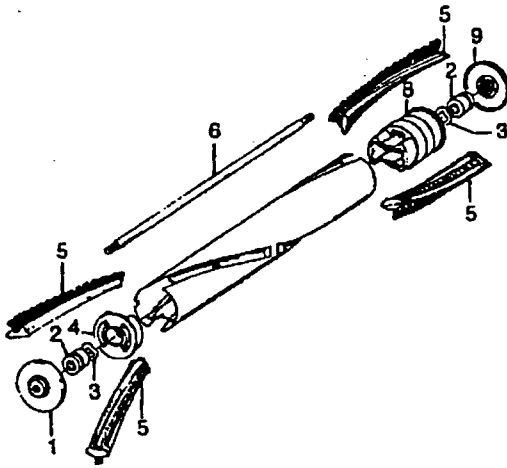

Ref. No.	Part No.	Description
1	46321005	Attachment Cord
2	36231110	+ Furniture Guard - LT - S3199
	36231096	Furniture Guard - MY - S3201, S3219, S3233
3	48416030	Agitator - 4B
4	163768	Strain Relief
5	21447041	* Screw
6	27479307	* Wire Tie
7	36131020	Retainer Housing - S3201, S3219, S3233
	36131024	Retainer Housing - MT - S3199
8	43461021	Nozzle Connector - AG
9	34112005	* Seal
10	34337003	* Seal
11	47171009	+ Lamp Socket
12	48969	* Wire Nut
14	42256098	Duct Cover
15	34123017	* Seal
16	35276001	* Detent Spring
17	32175025	Wheel - AG
18	31523005	Wheel Shaft
19	32761001	Wheel
20	31522004	Wheel Shaft
21	21447007	* Screw
22	42246121	Base Plate (Inc. items 17, 18, 19, 20, 23)
23	34337004	* Lower Seal
	34378010	* Upper Seal
24	51371010	+ Indicator Nameplate - S3201, S3219, S3233
	51865018	Indicator Nameplate - S3199
25	36218005	Grommet
26	27317307	Lamp-15
27	43177073	Motor
28	39382013	+ Indicator Lens
29	27666702	* Terminal
30	37258082	Shield
31	281770KD	Switch
32	51151053	Indicator
33	34361001	Switch Actuator
34	42262032	Housing
35	36131017	* Retainer
36	38353007	Torsion Spring
37	31523006	Pivot Pin
38	38458002	* Depressor
39	38433066	Switch Pedal - S3199
	38433044	Switch Pedal - MY - S3201, S3219, S3233
40	38528011	Belt
41	42252189	Nozzle Body - AG - S3199
	42252057	Nozzle Body - LB - S3201, S3219, S3233
42	51375041	Nameplate - S3199
	52125092	Nameplate - S3201, S3219
43	39383060	Lens - KC
44	43457037	Swivel Tube - AG - S3201, S3219, S3233, S3199
	48438056	Power Nozzle - MT - S3199
	48438055	Power Nozzle - S3201, S3219, S3233

Ref. No.	Part No.	Description
1	41435018	Thread Guard
2	43267002	Bearing
3	21347003	Washer
4	36422001	End
	41435023	End - S3425-060
5	48445017	Agitator Brush
6	160070	Shaft
8	38537002	End Pulley
9	41435021	Thread Guard
	48416009	Agitator - S3181, S3189, S3191, S3193, S3217, S3209, S3211, S3213, S3245, S3261, S3263, S3403, S3425-060