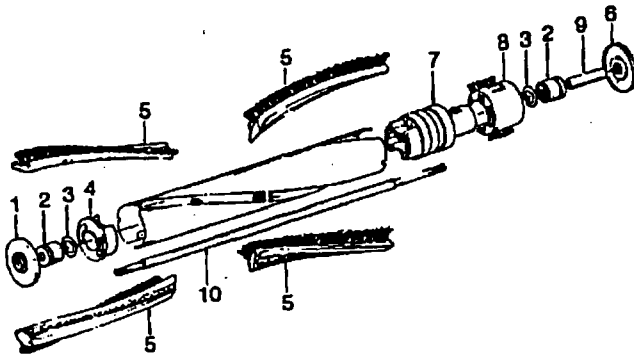

Ref. No.	Part No.	Description
1	46321005	Attachment Cord
2	36231110	+ Furniture Guard - LT - S3199
	36231096	Furniture Guard - MY - S3201, S3219, S3233
3	48416030	Agitator - 4B
4	163768	Strain Relief
5	21447041	* Screw
6	27479307	* Wire Tie
7	36131020	Retainer Housing - S3201, S3219, S3233
	36131024	Retainer Housing - MT - S3199
8	43461021	Nozzle Connector - AG
9	34112005	* Seal
10	34337003	* Seal
11	47171009	+ Lamp Socket
12	48969	* Wire Nut
14	42256098	Duct Cover
15	34123017	* Seal
16	35276001	* Detent Spring
17	32175025	Wheel - AG
18	31523005	Wheel Shaft
19	32761001	Wheel
20	31522004	Wheel Shaft
21	21447007	* Screw
22	42246121	Base Plate (Inc. items 17, 18, 19, 20, 23)
23	34337004	* Lower Seal
	34378010	* Upper Seal
24	51371010	+ Indicator Nameplate - S3201, S3219, S3233
	51865018	Indicator Nameplate - S3199
25	36218005	Grommet
26	27317307	Lamp-15
27	43177073	Motor
28	39382013	+ Indicator Lens
29	27666702	* Terminal
30	37258082	Shield
31	281770KD	Switch
32	51151053	Indicator
33	34361001	Switch Actuator
34	42262032	Housing
35	36131017	* Retainer
36	38353007	Torsion Spring
37	31523006	Pivot Pin
38	38458002	* Depressor
39	38433066	Switch Pedal - S3199
	38433044	Switch Pedal - MY - S3201, S3219, S3233
40	38528011	Belt
41	42252189	Nozzle Body - AG - S3199
	42252057	Nozzle Body - LB - S3201, S3219, S3233
42	51375041	Nameplate - S3199
	52125092	Nameplate - S3201, S3219
43	39383060	Lens - KC
44	43457037	Swivel Tube - AG - S3201, S3219, S3233, S3199
	48438056	Power Nozzle - MT - S3199
	48438055	Power Nozzle - S3201, S3219, S3233

Ref. No.	Part No.	Description
1	41435018	Thread Guard
2	43267002	Bearing
3	21347003	Washer
4	36422001	End
	41435023	End - S3425-060
5	48445017	Agitator Brush
6	160070	Shaft
8	38537002	End Pulley
9	41435021	Thread Guard
	48416009	Agitator - S3181, S3189, S3191, S3193, S3217, S3209, S3211, S3213, S3245, S3261, S3263, S3403, S3425-060